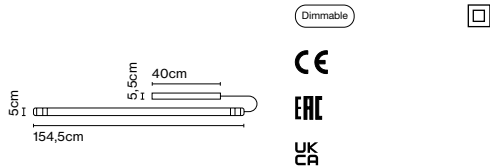

Neón de Luz NL - A 155

Code	Finish	Dimming	Class
A70-502	● Aluminium LED	-	II
A70-513	● Aluminium LED	DALI	II

Materials
Structure: Polycarbonate with reflectors
Brackets: Chromed zamac
Reactance box: Polycarbonate

Dimmable: Depends on the model
Integrated dimmer: No
Dimming protocols: DALI

Product type: Wall
Light source: LED SMD 450mA 51,25W 3000K CRI80 8715lm
Luminaire: 220 - 240 VAC 55,98W 4274lm
220 - 240 VAC DALI 55,8W 4274lm
Weight: Net 2,2 kg – Gross 3,5 kg
Package: 158 x 8 x 8 cm – 2,3 kg Vol – 0,010 m³
58 x 22 x 5 cm – 1,2 kg Vol – 0,006 m³
LED included

Wire installation: Hardwired
Color cord: Transparent
Canopy color: White