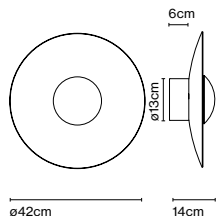

Ginger 42C IP65

Code A662-552-31
A662-552-39

Finish
● Rust Brown
● Black-White (RAL 9005-9010)

Materials
Diffuser: Aluminium
Dissipater: Aluminium

Dimmable: Yes
Integrated dimmer: No
Dimming protocols: Phase cut (Triac)

Product type: Wall / Ceiling
Light source: LED SMD 700mA 16,28W 2700K CRI90 1873lm
Luminaire: 180 - 295 VAC TRIAC 19,71W 698lm - Black-White
180 - 295 VAC TRIAC 19,71W 186lm - Rust brown
Weight: Net 1,8 kg – Gross 3,5 kg
Package: 57 x 53 x 17 cm – 3,5 kg Vol – 0,051 m³
Product notes: DALI and Casambi upon request
LED included

Dimmable

CE

ERC

UK
CA

IP65

Canopy color: Black