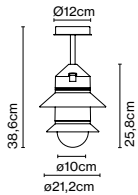

Santorini C

Code	Finish
A654-026	● White (RAL 9003)
A654-027	● Grey (RAL 7039)
A654-028	● Mustard (RAL 1032)

Materials
Structure: Polycarbonate
Shade: Blown pressed glass
Support: Stainless anti-oxidant
cataphoresis treatment

Product type: Ceiling
Light source: E27 LED Standard 8W
Weight: Net 1,4 kg – Gross 2,3 kg
Package: 53 x 33 x 24 cm – 2,3 kg Vol – 0,042 m³

CE

ERC

UK

IP65