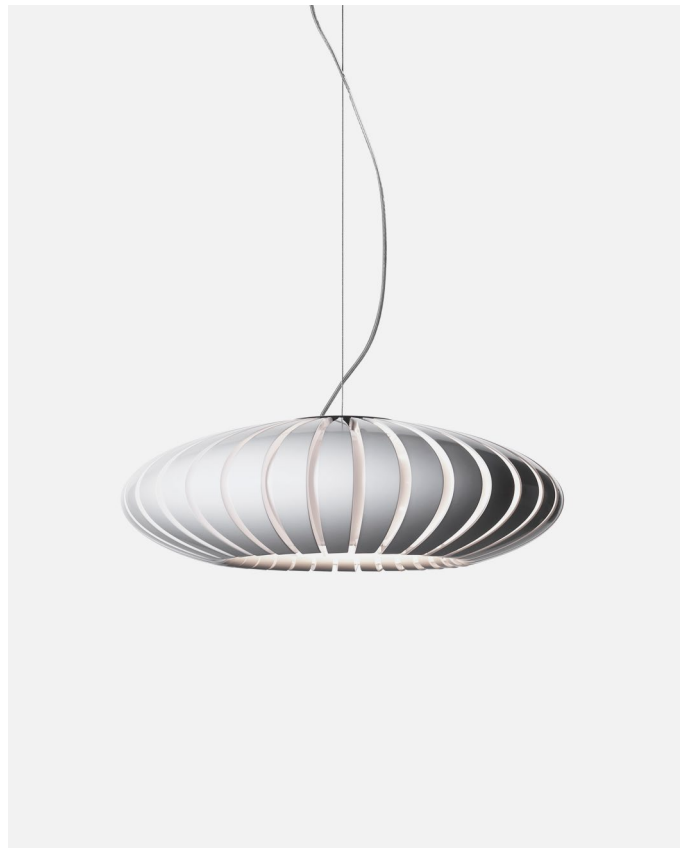

Maranga 32

Code A644-004   Finish ● White (RAL 9003)

Materials
Shade: Polycarbonate, chromed metal cover
Diffuser: Transparent polycarbonate

Product type: Pendant
Light source: 2x E14 LED 5W
Weight: Net 1,3 kg – Gross 2,2 kg
Package: 36 x 37 x 20 cm – 2,2 kg Vol – 0,03 m³

Cable length: 2 m
Wire installation: Hardwired
Color cord: Transparent
Canopy color: White