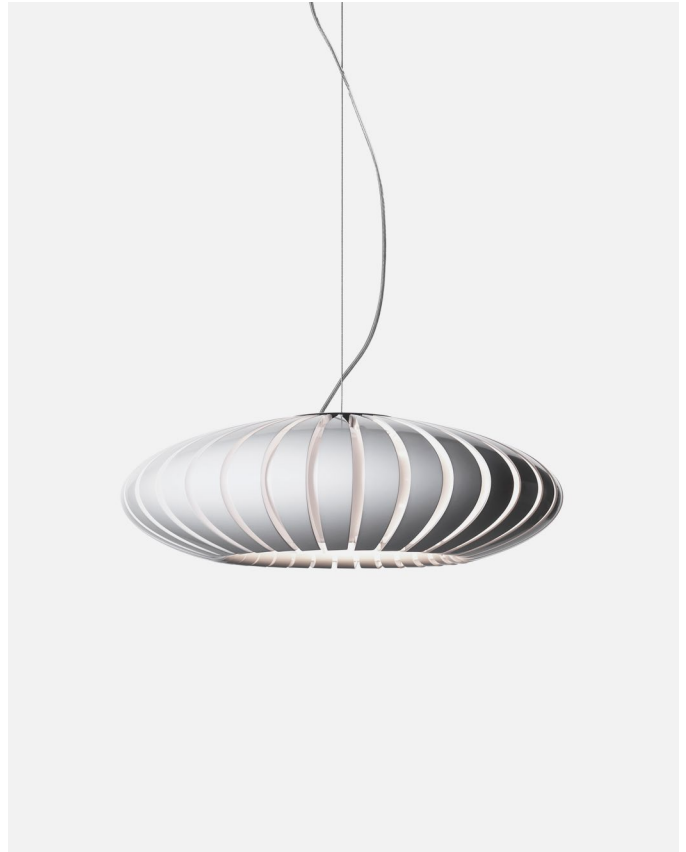

Maranga 50

Code A644-001   Finish ● White (RAL 9003)

Materials
Shade: Polycarbonate, chromed metal cover
Diffuser: Transparent polycarbonate

Product type: Pendant
Light source: 3x E27 LED Standard 8W
Weight: Net 2,6 kg – Gross 4,3 kg
Package: 60 x 60 x 23 cm – 4,3 kg Vol – 0,08 m³

Cable length: 2 m
Wire installation: Hardwired
Color cord: Transparent
Canopy color: White