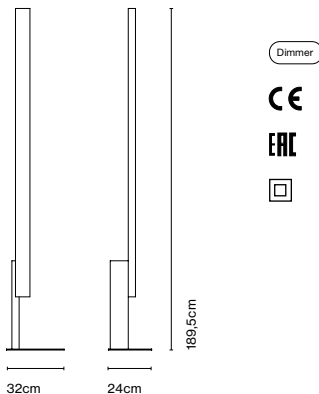

LED included

Cable length: 2,2 m
 Color cord: Black
 Switch location: In-line

In search of the beauty of light, she created a sculptural lamp defined by its pure, almost graphic forms, and by the balance between rigidity and fragility.