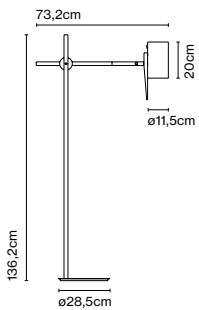

Scantling P73

Code
A626-001
A626-018

Finish
● White (RAL 9001)
● Black (RAL 9005)

Materials
Stem: Iron
Base: Iron
Arm: Oak
Shade: Aluminium

Product type: Floor
Light source: E27 LED Reflector 8W
Weight: Net 7,5 kg – Gross 10,7 kg
Package: 139 x 46 x 17 cm – 10,7 kg Vol – 0,11 m³

Cable length: 2 m
Wire installation: Plug-in
Color cord: Black fabric electrical cord
Switch location: Shade