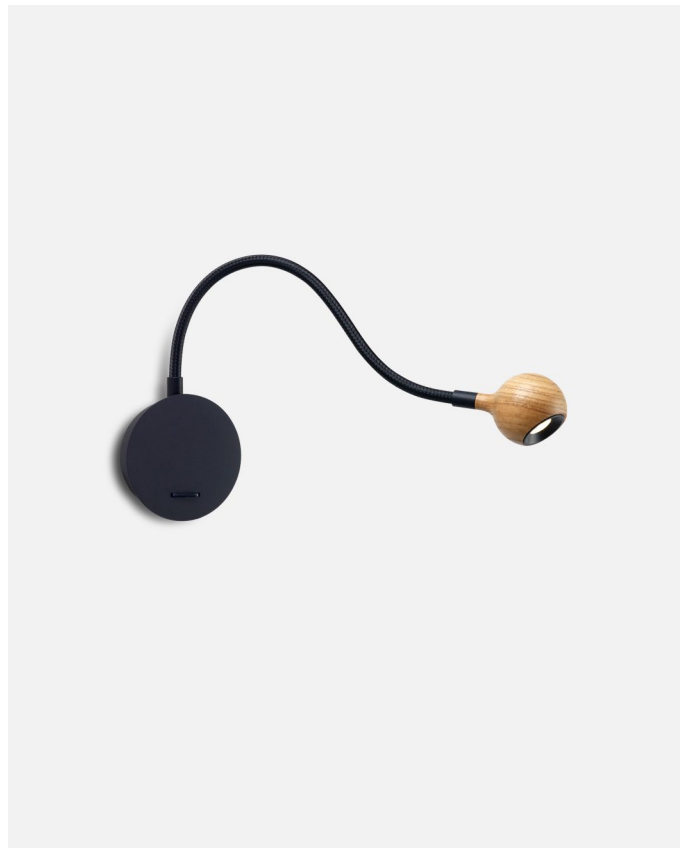

N°8

Code
A670-001
A670-002

Finish
● Oak
● Wenge

Materials
Plate: Metal
Arm: Metal covered in braided fabric
Diffuser: Wood

Dimmable: No

Product type: Wall
Light source: LED SMD 700mA 2,1W 2700K CRI80 226,5lm
Luminaire: 100 - 240 VAC 4,25W
Weight: Net 0,62 kg – Gross 1,15 kg
Package: 69 x 17 x 12 cm – 1,15 kg Vol – 0,01 m³
LED included

Wire installation: Hardwired
Canopy color: Black
Switch location: Plate