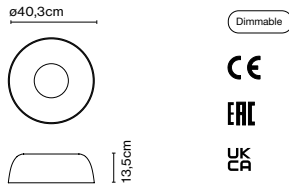

Djembé C42.13

Code	Finish	Dimming	Class
A681-100	White (RAL 1013)	Triac	II
A681-101	Grey (RAL 7022)	Triac	II
A681-102	Red (RAL 3011)	Triac	II
A681-103	Sky Blue (PANTONE 7542C)	Triac	II
A681-200	White (RAL 1013)	DALI	I
A681-201	Grey (RAL 7022)	DALI	I
A681-202	Red (RAL 3011)	DALI	I
A681-203	Sky Blue (PANTONE 7542C)	DALI	I

Materials

Shade: Bi-injected rotary moulded polyethylene (stone texture on the outer part and smooth satin white on the inner part of the fixture)

Diffuser: Aluminium

Dimmable: Yes

Integrated dimmer: No

Dimming protocols: Phase cut (Triac)
DALI

Product type: Ceiling

Light source: LED SMD 700mA 16,28W 2700K CRI90 1873lm

Luminaire: 180 - 295 VAC TRIAC 19,71W 846lm

220 - 240 VAC DALI 20,32W 846lm

Weight: Net 2,4 kg – Gross 3,5 kg

Package: 44 x 44 x 19 cm – 3,5 kg Vol – 0,04 m³

Product notes: 3000K available upon request

LED included

Wire installation: Hardwired