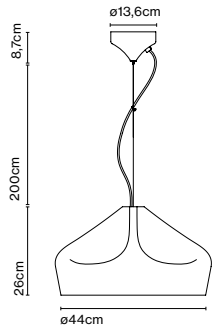

Pleat Box 47 LED

Code	Finish
A636-230	● White - White
A636-231	● White - Gold
A636-232	● Grey - White
A636-233	● Grey - Gold
A636-234	● Terracotta - White
A636-235	● Terracotta - Gold
A636-236	● Black - White
A636-237	● Black - Gold
A636-238	● Brown - White
A636-239	● Brown - Gold

Materials
Shade: Ceramic with the inner part in brilliant white enamel or gold
Canopy: Ceramic
Cord: Fabric

Dimmable: Yes
Integrated dimmer: No
Dimming protocols: Phase cut (Triac)

Product type: Pendant
Light source: LED SMD 700mA 16,28W 2700K CRI90 1873lm
Luminaire: 180 - 295 VAC TRIAC 19,71W 625lm
Weight: Net 4,6 kg – Gross 6 kg
Package: 57 x 57 x 36 cm – 6 kg Vol – 0,1 m³
LED included

Cable length: 2 m
Wire installation: Hardwired
Color cord: White whenever the inner or the outer part of the lamp is white. If not, it is black.
Canopy color: Same color as chosen shade