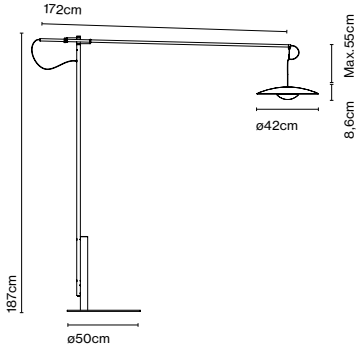

Ginger XL 42

Code A662-070
A662-071

Finish
● Oak-White
● Wenge-White

Materials
Diffuser: Pressed wood
Dissipater: Aluminium
Stem: Metal
Arm: Carbon fiber

Integrated dimmer: Yes
Dimmer Type: Foot-operated progressive in-line dimmer

Product type: Floor
Light source: LED SMD 700mA 16,28W 2700K CRI90 1873lm
Luminaire: 85 - 264 VAC 17W 698lm
Weight: Net 23,8 kg – Gross 27,8 kg
Package: 57 x 53 x 17 cm – 2,8 kg Vol – 0,051 m³
191 x 20 x 11 cm – 10 kg Vol – 0,04 m³
63 x 63 x 4 cm – 15 kg Vol – 0,02 m³

LED included

Dimmer