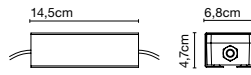

CE

ERC

IP65

Wire installation: Hardwired
Color cord: Black
Canopy color: Black

Dimmer Casambi IP65

Code A712-001 Finish ● Black

Materials
Case: ABS
Trim: Aluminium

Product type: Accessory
85 - 240 VAC max. 50W
Weight: Net 2 kg – Gross 3 kg
Package: 20 x 12 x 8 cm - 3 kg – VOL - 0,002 m³
Product notes: Bluetooth smart wireless trailing edge dimmer that adjusts light intensity or switches the lamp ON/OFF. Available in Android or iOS with the app Casambi.