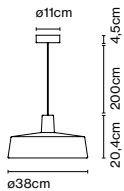

Soho 38 IP44 LED

Code	Finish
A631-220	● White
A631-221	● Stone grey
A631-222	● Black
A631-223	● Sand
A631-224	● Sky blue

Materials
Shade: Rotary moulded polyethylene
Diffuser: Methacrylate opal

Dimmable: Yes
Integrated dimmer: No
Dimming protocols: Phase cut (Triac)

Product type: Pendant
Light source: LED SMD 700mA 13,35W 2700K CRI80 1848lm
Luminaire: 220 - 240 VAC TRIAC 15,94W 1051lm
Weight: Net 2,7 kg – Gross 3,6 kg
Package: 44 x 45 x 25 cm – 3,6 kg Vol – 0,05 m³
LED included