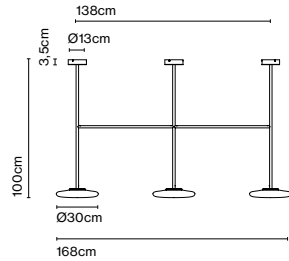

Ihana x3 100

Code	Finish	Dimming	CCT
A709-005-39-27K	● Opal	Triac	27K
A709-006-39-18/30K	● Opal	Triac	DTW 18K-30K

Materials	Dimmable: Yes
Structure: Steel	Integrated dimmer: No
Shade: Opal blown glass	Dimming protocols: Phase cut (Triac)
	Dim to warm from 1800K to 3000K. (Triac)

Product type: Pendant / Ceiling
Light source: LED SMD 700mA 24,6W 2700K CRI90 2739lm
Luminaire: 220 - 240 VAC TRIAC 29,67W 1491lm
Light source DTW: LED COB 350mA 18W 1800-3000K CRI90 1908lm
Luminaire DTW: 220 - 240 VAC TRIAC 22,8W
Weight: Net 6,8 kg – Gross 9,5 kg
Package: (3x) 21 x 42 x 42 cm – 3 kg Vol – 0,04 m³
24 x 14 x 114 cm – 3,7 kg Vol – 0,04 m³
24 x 14 x 114 cm – 2,8 kg Vol – 0,04 m³

Product notes: DALI upon request
LED included

Dimmable

CE

ERC

UK
CA