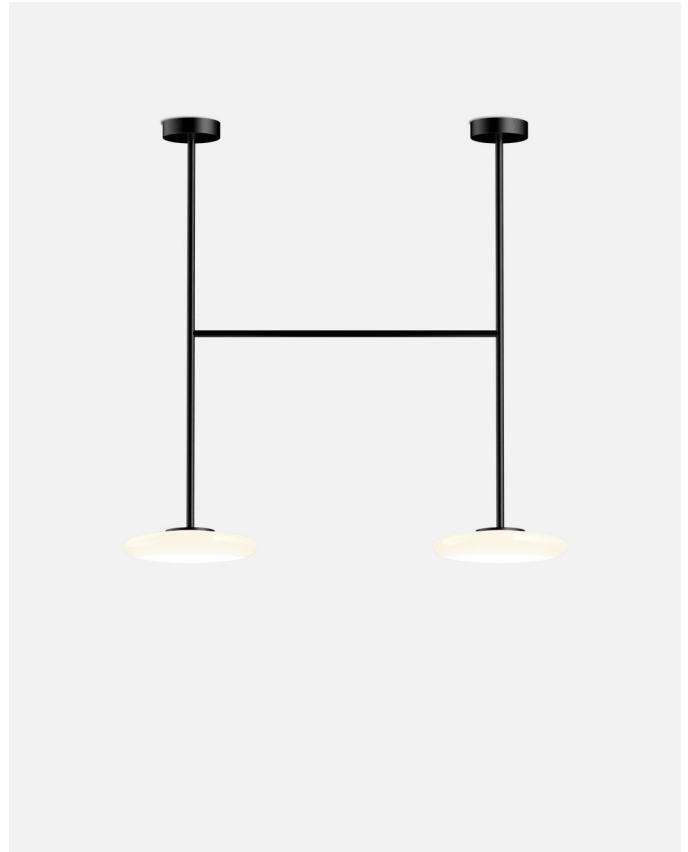

Ihana x2 100

Code	Finish	Dimming	CCT
A709-011-39-27K	● Opal	Triac	27K
A709-012-39-18/30K	● Opal	Triac	DTW 18K-30K

Materials
Structure: Steel
Shade: Opal blown glass

Dimmable: Yes
Integrated dimmer: No
Dimming protocols: Phase cut (Triac)
Dim to warm from 1800K to 3000K. (Triac)

Product type: Pendant / Ceiling
Light source: LED SMD 700mA 16,4W 2700K CRI90 1826lm
Luminaire: 220 - 240 VAC TRIAC 19,78W 994lm
Light source DTW: LED COB 350mA 12W 1800-3000K CRI90 1272lm
Luminaire DTW: 220 - 240 VAC TRIAC 15,2W
Weight: Net 4,5 kg – Gross 6,7 kg
Package: (2x) 21 x 42 x 42 cm – 3 kg Vol – 0,04 m³
24 x 14 x 114 cm – 3,7 kg Vol – 0,04 m³
Product notes: DALI upon request
LED included

Dimmable

UK
CA

CE

ERC

Wire installation: Hardwired
Canopy color: Black

Ihana x2 150

Code	Finish	Dimming	CCT
A709-009-39-27K	● Opal	Triac	27K
A709-010-39-18/30K	● Opal	Triac	DTW 18K-30K

Materials
Structure: Steel
Shade: Opal blown glass

Dimmable: Yes
Integrated dimmer: No
Dimming protocols: Phase cut (Triac)
Dim to warm from 1800K to 3000K. (Triac)

Product type: Pendant / Ceiling
Light source: LED SMD 700mA 16,4W 2700K CRI90 1826lm
Luminaire: 220 - 240 VAC TRIAC 19,78W 994lm
Light source DTW: LED COB 350mA 12W 1800-3000K CRI90 1272lm
Luminaire DTW: 220 - 240 VAC TRIAC 15,2W
Weight: Net 5,1 kg – Gross 8,2 kg
Package: (2x) 21 x 42 x 42 cm – 3 kg Vol – 0,04 m³
18 x 18 x 167 cm – 5,2 kg Vol – 0,05 m³
Product notes: DALI upon request
LED included

Dimmable

UK
CA

CE

ERC

Wire installation: Hardwired
Canopy color: Black