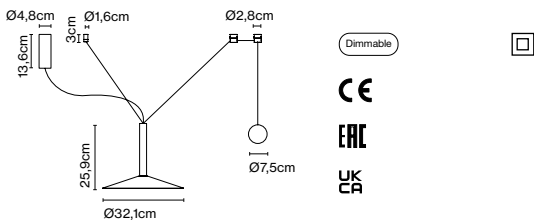

Milana 32 Counterweight

Code	Finish
A699-009	● Off-white (RAL 1013)
A699-010	● Black (RAL 9005)
A699-043	● Red (RAL 3013)
A699-044	● Beige (RAL 1001)
A699-045	● Grey (RAL 7038)

Materials: Shade: Aluminium
Diffuser: Polycarbonate

Dimmable: Yes
Integrated dimmer: No
Dimming protocols: Phase cut (Triac)

Product type: Pendant
Light source: LED SMD 700mA 8,6W 2700K CRI90 372lm
Luminaire: 220 - 240 VAC TRIAC 8,72W 340lm
Weight: Net 1,6 kg – Gross 2,4 kg
Package: 22,5 x 7 x 4 cm – 0,3 kg Vol – 0,0006 m³
20 x 12 x 8 cm – 0,4 kg Vol – 0,0006 m³
12 x 12 x 7 cm – 0,6 kg Vol – 0,001 m³
36,5 x 36,5 x 7,5 cm – 0,82 kg Vol – 0,009 m³
Product notes: DALI upon request

Cable length: 3 m
Wire installation: Hardwired
Color cord: Black
Canopy color: Black