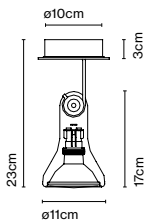

Product type: Power supply

Atlas

Code A34-001 Finish
○ Translucent

Materials
Shade: Polycarbonate
Canopy: White Polyamide
Structure: Stainless steel

Product type: Wall / Ceiling
Light source: E27 LED PAR30 10W 40° 3000K
Weight: Net 0,3 kg – Gross 0,55 kg
Package: 18 x 21 x 24 cm - 0,55 kg – VOL - 0,008 m³