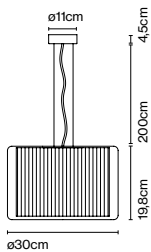

Mercer 30

Code   Finish
A89-029   ● Natural cotton ribbon
A89-074   ● Pearl white

Materials
Shade: Textile
Structure: Blown glass

Product type: Pendant
Light source: E27 LED Standard 8W
Weight: Net 2,8 kg – Gross 3,7 kg
Package: 39 x 34 x 40 cm – 3,7 kg Vol – 0,06 m³