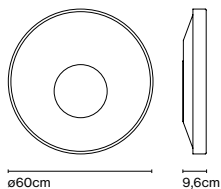

220 - 240 VAC DALI 37,17W 3089lm

Weight: Net 6,4 kg – Gross 10,4 kg

Package: 70 x 70 x 23 cm – 10,4 kg Vol – 0,12 m³

LED included

Dimmable

Wire installation: Hardwired

Tam Tam, Fabien Dumas

The Tam Tam is a festive and versatile collection that offers several options to add color and originality to all types of interior design projects.