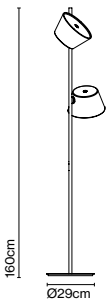

Tam Tam P2

Code
Stem
A633-215 ● Black (RAL 9011)

Shade
A633-011 39 ● Black (RAL 9011)
A633-011 35 ● Off-white (RAL 1013)
A633-011 46 ● Orange (RAL 2000)
A633-011 47 ● Brown Grey (RAL 7013)
A633-011 45 ● Green (RAL 6025)
A633-011 37 ● Sand (RAL 7032)
A633-011 48 ● Blue (RAL 5024)

Materials
Shade: Aluminium
Diffuser: Opalescent methacrylate
Structure: Metal

Product type: Floor
Light source: 2x E14 LED Standard 5W
Weight: Net 7 kg – Gross 9 kg
Package: 168 x 18 x 18 cm – 4 kg Vol – 0,008 m³
33 x 33 x 3 cm – 3 kg Vol – 0,003 m³
(2x) 24 x 24 x 16 cm – 1 kg Vol – 0,009 m³