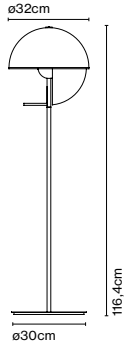

Theia P

Code
A672-003
A672-004

Finish
● White (RAL 9010)
● Black (RAL 9005)

Materials
Base: Iron
Stem: Iron
Dissipater: Aluminium
Diffuser: Spun metal
Shade: Thermoformed methacrylate

Dimmable: No
Integrated dimmer: Yes

Product type: Floor
Light source: LED SMD 700mA 8,2W 2700K CRI90 913lm
Luminaire: 100 - 240 VAC 10,85W
Weight: Net 6,8 kg – Gross 8,5 kg
Package: 37 x 37 x 23 cm – 5,8 kg Vol – 0,03 m³
120 x 17 x 12 cm – 2,7 kg Vol – 0,02 m³
LED included