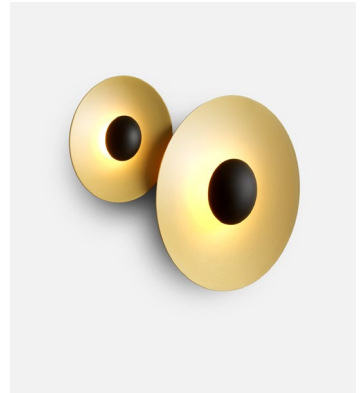

Accessory C2 32/42

Code	Finish
Structure	● Black
A662-422	
Shades 32	
A662-432	● Oak-White
A662-433	● Wenge-White
A662-434	● Oak-Oak
A662-435	● Wenge-Wenge
A662-436	● Brushed brass-Brushed brass
A662-437	● Black-White
A662-574-36-27K	● Mauve (RAL 010 70 10) NEW
A662-574-37-27K	● Sand (RAL 050 85 10) NEW
A662-574-38-27K	● Stone Grey (RAL 000 65 00) NEW

Shades 42	
A662-438	● Oak-White
A662-439	● Wenge-White
A662-440	● Oak-Oak
A662-441	● Wenge-Wenge
A662-442	● Brushed brass-Brushed brass
A662-443	● Black-White
A662-575-36-27K	● Mauve (RAL 010 70 10) NEW
A662-575-37-27K	● Sand (RAL 050 85 10) NEW
A662-575-38-27K	● Stone Grey (RAL 000 65 00) NEW

Materials Dimmable: Yes
Canopy: Metal Integrated dimmer: No
Dimming protocols: Phase cut (Triac)

Product type: Wall / Ceiling
Light source: LED SMD 700mA 24,5W 2700K CRI90 2786lm
Luminaire: 180 - 295 VAC TRIAC 29W 1048lm
Weight: Net 7,8 kg – Gross 9 kg
Package: 57 x 53 x 17 cm – 3 kg Vol – 0,051 m³
          57 x 53 x 17 cm – 3,5 kg Vol – 0,051 m³
          62 x 20 x 9 cm – 2,5 kg Vol – 0,01 m³
Product notes: Accessory to combine Ginger models 32 C and 42 C for a single junction box.

Canopy color: Black
Wire installation: Hardwired

Accessory C2 42/60

Code	Finish
Structure	● Black
A662-423	
Shades 42	
A662-438	● Oak-White
A662-439	● Wenge-White
A662-440	● Oak-Oak
A662-441	● Wenge-Wenge
A662-442	● Brushed brass-Brushed brass
A662-443	● Black-White
A662-575-36-27K	● Mauve (RAL 010 70 10) NEW
A662-575-37-27K	● Sand (RAL 050 85 10) NEW
A662-575-38-27K	● Stone Grey (RAL 000 65 00) NEW

Shades 60	
A662-154	● Oak-White
A662-155	● Wenge-White
A662-156	● Oak-Oak
A662-157	● Wenge-Wenge
A662-386	● Brushed brass-Brushed brass
A662-387	● Black-White
A662-572-36-27K	● Mauve (RAL 010 70 10) NEW
A662-572-37-27K	● Sand (RAL 050 85 10) NEW
A662-572-38-27K	● Stone Grey (RAL 000 65 00) NEW

Materials Dimmable: Yes
Canopy: Metal Integrated dimmer: No
Dimming protocols: Phase cut (Triac)

Product type: Wall / Ceiling
Light source: LED SMD 700mA 38,7W 2700K CRI90 4806lm
Luminaire: 180 - 295 VAC TRIAC 45,5W 1863lm
Weight: Net 9,1 kg – Gross 10,5 kg
Package: 67 x 67 x 22 cm – 5 kg Vol – 0,098 m³
          57 x 53 x 17 cm – 3,5 kg Vol – 0,051 m³
          64 x 14 x 11 cm – 2 kg Vol – 0,051 m³
Product notes: Accessory to combine Ginger models 42 C and 60 C for a single junction box.