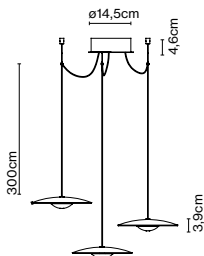

Ginger 20x3

Code	Finish
A662-184	● Oak-White
A662-185	● Wenge-White
A662-186	● Oak-Oak
A662-187	● Wenge-Wenge
A662-348	● Brushed brass-Brushed brass
A662-349	● Brushed brass-White
A662-350	● Black-White

Materials
Diffuser: Pressed wood or brushed aluminium
Dissipater: Aluminium

Dimmable: Yes
Integrated dimmer: No
Dimming protocols: Phase cut (Triac)

Product type: Pendant
Light source: LED SMD 350mA 4,1W(x3) 2700K CRI90 463lm(x3)
Luminaire: 220 - 240 VAC TRIAC 15,13W 161lm(x3)
Weight: Net 1,5 kg – Gross 2 kg
Package: 42 x 42 x 7 cm – 2 kg Vol – 0,01 m³
LED included

Dimmable

Cable length: 3 m
Wire installation: Hardwired
Color cord: Black
Canopy color: Black - Entry point: 3