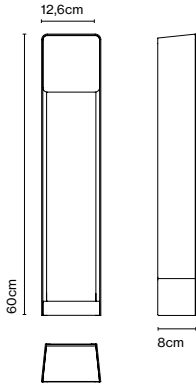

Lab B 60

Code	Finish
A646-080	● White (RAL 7024-9003)
A646-081	● Brown (RAL 7024-8019)
A646-082	● Rust brown
A646-083	● Dark iroko

Materials
Structure: Aluminium
Lids: Metal, wood

Dimmable: Yes
Integrated dimmer: No
Dimming protocols: Phase cut (Triac)

Product type: Bollard
Light source: LED SMD 700mA 6,3W 2700K CRI80 590lm
Luminaire: 220 - 240 VAC TRIAC 8,41W 319lm
Weight: Net 2,5 kg – Gross 3,5 kg
Package: 18 x 13 x 70 cm – 3,5 kg Vol – 0,02 m³