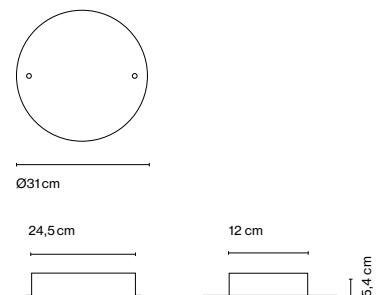

Wire installation: Hardwired
Canopy color: Black - Entry points: 5