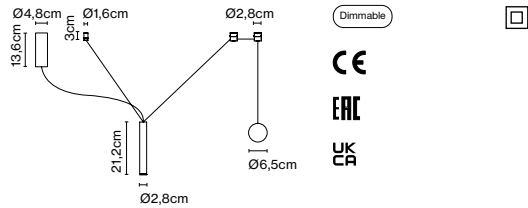

Milana Counterweight

Code	Finish
A699-007	● Off-white (RAL 1013)
A699-008	● Black (RAL 9005)
A699-040	● Red (RAL 3013)
A699-041	● Beige (RAL 1001)
A699-042	● Grey (RAL 7038)

Materials: Shade: Aluminium
Diffuser: Polycarbonate

Dimmable: Yes
Integrated dimmer: No
Dimming protocols: Phase cut (Triac)

Product type: Pendant
Light source: LED SMD 700mA 8,6W 2700K CRI90 372lm
Luminaire: 220 - 240 VAC TRIAC 8,72W 340lm
Weight: Net 1 kg – Gross 1,3 kg
Package: 22,5 x 7 x 4 cm – 0,3 kg Vol – 0,0006 m³
20 x 12 x 8 cm – 0,4 kg Vol – 0,0006 m³
12 x 12 x 7 cm – 0,6 kg Vol – 0,001 m³
Product notes: DALI upon request

Cable length: 3 m
Wire installation: Hardwired
Color cord: Black
Canopy color: Black