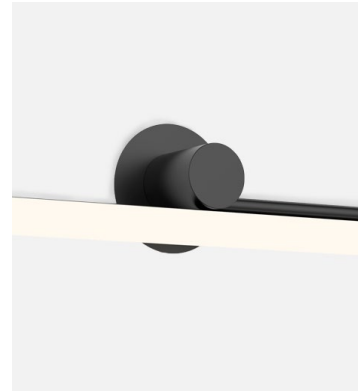

Power supply Dimmable

Code	Description	Dimming	Class
968-223-23	20W - 24V	Triac	II
968-262	50W - 24V	Triac	II
968-227	35W - 24V	DALI	II
968-206	60W - 24V	DALI	II

Dimmable

Product notes: Take into account the total power in watts and the power of the driver. The wattage of the selected lamps cannot exceed the max wattage of the canopy's driver. Therefore, you must choose your canopy/driver by the power required.

Product type: Power supply