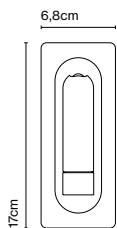

Materials: Dimmable: No
Structure: Injected aluminium
Frontal: Transparent polycarbonate

Product type: Wall
Light source: LED SMD 700mA 2,1W 2700K CRI80 226,5lm
Luminaire: 100 - 240 VAC 4,25W 131lm
Weight: Net 0,65 kg – Gross 0,8 kg
Package: 20 x 12 x 8 cm – 0,8 kg Vol – 0,002 m³
Product notes: Incorporated press button to switch on or off when opening or closing the wall lamp. Honeycomb grill to avoid glare.
LED included