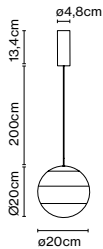

Dipping Light 20

Code	Finish
A691-260	● White
A691-261	● Blue
A691-262	● Green
A691-263	● Amber
A691-264	● Pink

Materials
Diffuser: Brilliant white blown glass globe with layered paint
Cover: Polycarbonate
Canopy: Metal

Dimmable: Yes
Integrated dimmer: No
Dimming protocols: Phase cut (Triac)

Product type: Pendant
Light source: LED SMD 350mA 4,05W 2700K CRI90 463lm
Luminaire: 220 - 240 VAC TRIAC 5,72W 231lm
Weight: Net 1,3 kg – Gross 1,9 kg
Package: 33 x 26 x 26 cm – 1,9 kg Vol – 0,02 m³
LED included

Dimmable

CE

EAC

UK
CA