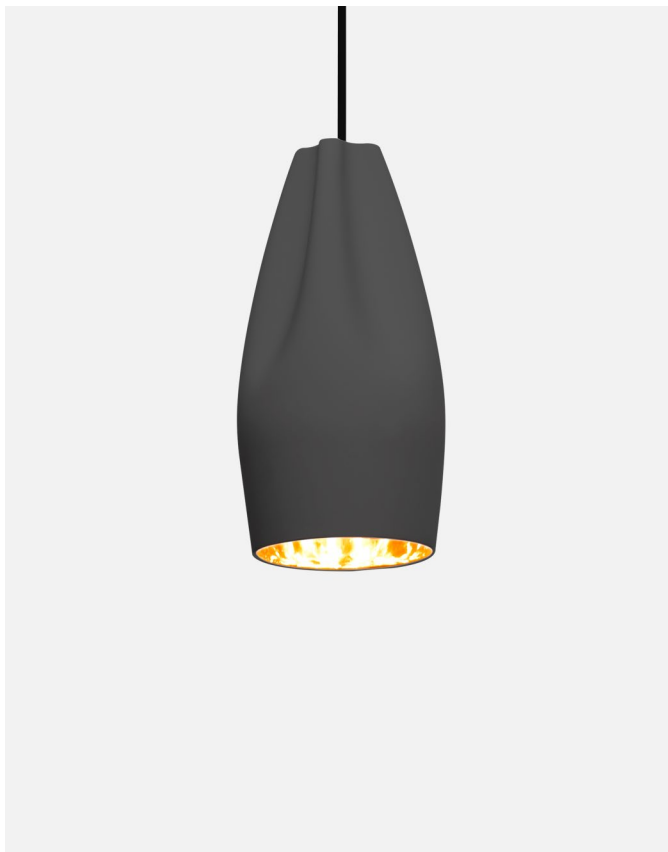

Pleat Box 13 LED

Code	Finish
A636-200	● White - White
A636-201	● White - Gold
A636-202	● Grey - White
A636-203	● Grey - Gold
A636-204	● Terracotta - White
A636-205	● Terracotta - Gold
A636-206	● Black - White
A636-207	● Black - Gold

Materials
Shade: Ceramic with the inner part in brilliant white enamel or gold
Canopy: Ceramic
Cord: Fabric

Dimmable: Yes
Integrated dimmer: No
Dimming protocols: Phase cut (Triac)

Product type: Pendant
Light source: LED SMD 350mA 4,05W 2700K CRI90 463lm
Luminaire: 220 - 240 VAC TRIAC 5,72W 165lm
Weight: Net 1,65 kg – Gross 2,3 kg
Package: 24 x 24 x 53 cm – 2,3 kg Vol – 0,03 m³
LED included

Dimmable

CE

ERC

UK

Cable length: 2 m
Wire installation: Hardwired
Color cord: White whenever the inner or the outer part of the lamp is white. If not, it is black.
Canopy color: Same color as chosen shade.