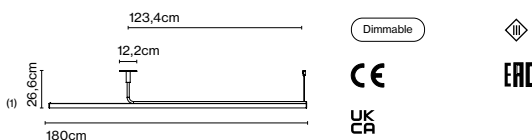

Ambrosia 180

Code	Finish	CCT
A704-002-15-22K	● Matt Gold	22K
A704-002-15-27K	● Matt Gold	27K
A704-002-15-30K	● Matt Gold	30K
A704-002-16-22K	● Black	22K
A704-002-16-27K	● Black	27K
A704-002-16-30K	● Black	30K

Materials
Structure: Aluminium
Diffuser: Methacrylate
Canopy: Aluminium / Steel

Dimmable: Yes
Integrated dimmer: No
Dimming protocols: It depends on the purchased power supply.

Product type: Pendant / Ceiling

Light source Ambrosia 22K: LED SMD 24Vdc 28,8W 2200K CRI80 3174lm
Luminaire Ambrosia 22K: (Power supply not included) 2823lm

Light source Ambrosia 27K: LED SMD 24Vdc 28,8W 2700K CRI90 3042lm
Luminaire Ambrosia 27K: (Power supply not included) 2833lm

Light source Ambrosia 30K: LED SMD 24Vdc 28,8W 3000K CRI90 3384lm
Luminaire Ambrosia 30K: (Power supply not included) 2886lm

Weight: 3,1 kg – Gross 3,6 kg

Package: 29 x 10 x 135 cm - 2 kg – VOL - 0,04 m³

8 x 8 x 188 cm - 1,6 kg – VOL - 0,01 m³

Product notes: 24V remote power supply to be ordered separately.
LED included