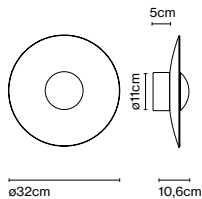

Ginger 32C IP65

Code
A662-551-31
A662-551-39

Finish
● Rust Brown
● Black-White (RAL 9005-9010)

Materials
Diffuser: Aluminium
Dissipater: Aluminium

Dimmable: Yes
Integrated dimmer: No
Dimming protocols: Phase cut (Triac)

Product type: Wall / Ceiling
Light source: LED SMD 700mA 8,2W 2700K CRI90 913lm
Luminaire: 220 - 240 VAC TRIAC 9W 350lm - Black-White
220 - 240 VAC TRIAC 9W 811lm - Rust Brown
Weight: Net 0,9 kg – Gross 2 kg
Package: 43 x 48 x 17 cm – 2 kg Vol – 0,04 m³
Product notes: DALI and Casambi upon request
LED included

Dimmable

CE

IP65

ERC

UK
CA

Canopy color: Black