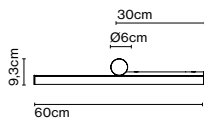

Ambrosia A 60 right NEW

Code	Finish	CCT
A704-016-15-22K	● Matt Gold	22K
A704-016-15-27K	● Matt Gold	27K
A704-016-15-30K	● Matt Gold	30K
A704-016-16-22K	● Black	22K
A704-016-16-27K	● Black	27K
A704-016-16-30K	● Black	30K

Materials
Structure: Aluminium
Diffuser: Methacrylate
Canopy: Aluminium / Steel

Dimmable: Yes
Integrated dimmer: No
Dimming protocols: It depends on the purchased power supply.

Product type: Wall
Light source Ambrosia 22K: LED SMD 24Vdc 9,6W 2200K CRI80 1058lm
Luminaire Ambrosia 22K: (Power supply not included)

Light source Ambrosia 27K: LED SMD 24Vdc 9,6W 2700K CRI90 1014lm
Luminaire Ambrosia 27K: (Power supply not included)

Light source Ambrosia 30K: LED SMD 24Vdc 9,6W 3000K CRI90 1028lm
Luminaire Ambrosia 30K: (Power supply not included)

Product notes: 24V remote power supply to be ordered separately.
LED included

Dimmable

CE

ERC

UK
CA