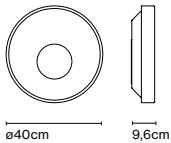

Sun 40

Code	Finish	Dimming	Class
A671-006	● Graphite	Triac	II
A671-008	● Graphite	DALI	I

Materials
Diffuser: Thermoformed opal methacrylate, with another diffuser in opal blown glass placed off-centre.
Structure: Iron

Dimmable: Yes
Integrated dimmer: No
Dimming protocols: Phase cut (Triac)
DALI

Product type: Ceiling / Wall

Light source: LED SMD 700mA 21,3W 2700K CRI80 2765lm

Luminaire: 180 - 295 VAC TRIAC 25,5W 1830lm

220 - 240 VAC DALI 21,26W 1830lm

Weight: Net 3,5 kg – Gross 5,7 kg

Package: 49 x 49 x 23 cm – 5,7 kg Vol – 0,055 m³

LED included

Dimmable