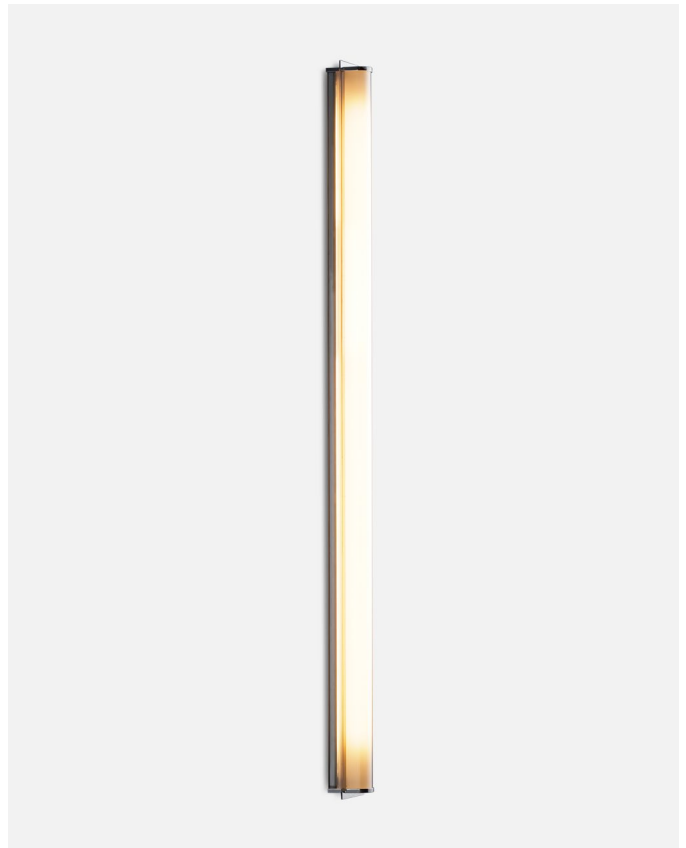

Manhattan LED 63.5

Code A2005-030   Finish ● Chrome

Materials   Dimmable: No
Structure: Aluminium
Diffuser: silk-screened polycarbonate

Product type: Wall
Light source: LED SMD 350mA 15,6W 2700K CRI80 2608lm
Luminaire: 220 - 240 VAC 19,15W
Weight: Net 1,2 kg – Gross 1,4 kg
Package: 67 x 11 x 9 cm – 1,4 kg Vol – 0,01 m³
Product notes: 3000K available upon request
LED included

IP44

Wire installation: Hardwired