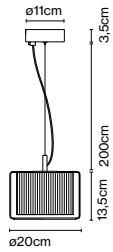

Product type: Pendant
Light source: E14 LED 5W
Weight: Net 1,25 kg – Gross 1,88 kg
Package: 33 x 33 x 28 cm – 1,88 kg Vol – 0,03 m³

Cable length: 2 m
Wire installation: Hardwired
Color cord: Black
Canopy color: White