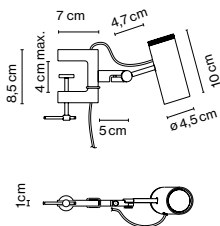

Polo A with clamp

Code	Finish
A642-026	● White (RAL 9001)

Materials
Diffuser: Aluminium
Body: Aluminium

Dimmable: No

Product type: Clamp
Light source: LED SMD 350mA 6,3W 3000K CRI80 532,4lm
Luminaire: 100 - 240 VAC 8,34W 441lm
Weight: Net 0,5 kg – Gross 0,7 kg
Package: 24 x 19 x 12 cm – 0,7 kg Vol – 0,005 m³
Product notes: Reflector with 80° degree aperture

Wire installation: Plug-in
Color cord: Black
Switch location: Built-in the shade