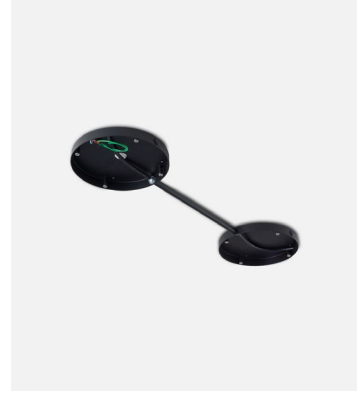

Product type: Accessory
Weight: Net 0,91 kg – Gross 1,35 kg
Package: 62 x 20 x 9 cm - 1,35 kg – VOL - 0,01 m³
Product notes: Accessory to combine 2 Djembé 42 models for a single junction box.

Accessory C3 Djembé 42