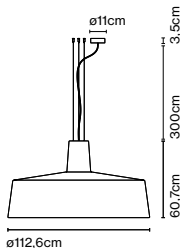

Soho 112 IP44 LED

Code	Finish
A631-169	● White
A631-170	● Stone grey
A631-171	● Black

Materials
Shade: Rotary moulded polyethylene
Diffuser: Methacrylate opal

Dimmable: Yes
Integrated dimmer: No
Dimming protocols: Phase cut (Triac)

Product type: Pendant
Light source: LED SMD 350mA 93,6W 2700K CRI80 15648lm
Luminaire: 180 - 295 VAC TRIAC 109,8W 8085lm
Weight: Net 27,6 kg – Gross 32 kg
Package: 116 x 114 x 71 cm – 32 kg Vol – 0,95 m³
Product notes: 3000K available upon request
LED included

Dimmable

CE

IP44

ERC

UK
CA