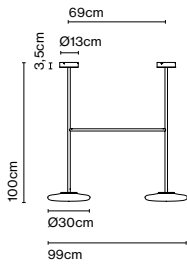

Ihana x2 100

Code	Finish	Dimming	CCT
A709-011-39-27K	● Opal	Triac	27K
A709-012-39-18/30K	● Opal	Triac	DTW 18K-30K

Materials
Structure: Steel
Shade: Opal blown glass

Dimmable: Yes
Integrated dimmer: No
Dimming protocols: Phase cut (Triac)
Dim to warm from 1800K to 3000K. (Triac)

Product type: Pendant / Ceiling
Light source: LED SMD 700mA 16,4W 2700K CRI90 1826lm
Luminaire: 220 - 240 VAC TRIAC 19,78W 994lm
Light source DTW: LED COB 350mA 12W 1800-3000K CRI90 1272lm
Luminaire DTW: 220 - 240 VAC TRIAC 15,2W
Weight: Net 4,5 kg – Gross 6,7 kg
Package: (2x) 21 x 42 x 42 cm – 3 kg Vol – 0,04 m³
24 x 14 x 114 cm – 3,7 kg Vol – 0,04 m³
Product notes: DALI upon request
LED included

Dimmable

UK
CA

CE

ERC

Wire installation: Hardwired
Canopy color: Black