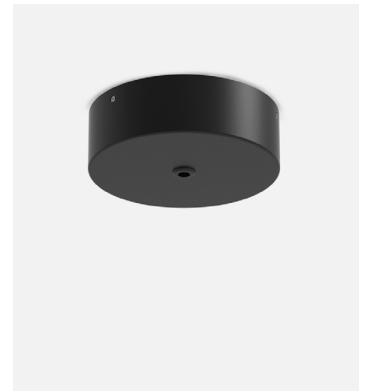

Wire installation: Hardwired

Garland accessory

Code Finish
 A628-074 ● Stainless steel

Product type: Accessory

Canopy IP65

Code Finish
 A628-075-39 ● Black

Product type: Accessory
 Weight: Net 0,2 kg – Gross 0,3 kg
 Package: 16 x 9 x 15 cm - 0,3 kg – VOL - 0,002 m³