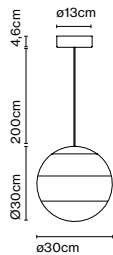

Dipping Light 30

Code	Finish
A691-280	● White
A691-281	● Blue
A691-282	● Green
A691-283	● Amber
A691-284	● Pink

Materials
Diffuser: Brilliant white blown glass globe with layered paint
Cover: Polycarbonate
Canopy: Metal

Dimmable: Yes
Integrated dimmer: No
Dimming protocols: Phase cut (Triac)

Product type: Pendant
Light source: LED SMD 700mA 8,2W 2700K CRI90 913lm
Luminaire: 220 - 240 VAC TRIAC 10,87W 379lm
Weight: Net 2,4 kg – Gross 3,6 kg
Package: 41 x 40 x 41 cm – 3,6 kg Vol – 0,07 m³
LED included

Dimmable

CE

ERC

UK
CA