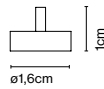

Magnet accessory

Code A680-008   Finish ● Inox

Materials
Structure: Neodymium magnet

Product type: Accessory
Weight: Net 0,01 kg – Gross 0,02 kg
Package: 12 x 17,5 x 1 cm - 0,02 kg – VOL - 0,001 m³