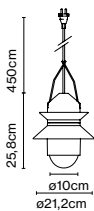

Santorini

Code	Finish
A654-001	● White (RAL 9003)
A654-002	● Grey (RAL 7039)
A654-003	● Mustard (RAL 1032)

Materials
Structure: Polycarbonate
Shade: Blown pressed glass

Product type: Pendant
Light source: E27 LED Standard 8W
Weight: Net 1,5 kg – Gross 2,2 kg
Package: 41 x 26 x 24 cm – 2,2 kg Vol – 0,03 m³

CE

EAC

IP65

Cable length: 4,5 m
Wire installation: Plug-in
Color cord: Black