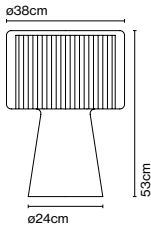

Mercer

Code
A89-001
A89-070

Finish
● Natural cotton ribbon
● Pearl white

Materials
Shade: Textile
Structure: Blown glass
Diffuser: Opal disc

Integrated dimmer: Yes
Dimmer Type: Progressive in-line dimmer

Product type: Table
Light source: E27 LED 9,5W DIM
Weight: Net 5 kg – Gross 7 kg
Package: 65 x 49 x 49 cm – 7 kg Vol – 0,16 m³

Cable length: 1,5 m
Wire installation: Plug-in
Color cord: Black
Switch location: In-line