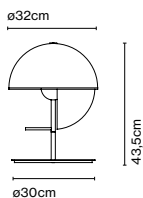

Theia M

Code A672-001
A672-002

Finish
● White (RAL 9010)
● Black (RAL 9005)

Materials
Base: Iron
Stem: Iron
Dissipater: Aluminium
Diffuser: Spun metal
Shade: Thermoformed methacrylate

Dimmable: No
Integrated dimmer: Yes

Product type: Table
Light source: LED SMD 700mA 8,2W 2700K CRI90 913lm
Luminaire: 100 - 240 VAC 10,85W
Weight: Net 5,9 kg – Gross 7,2 kg
Package: 36 x 36 x 24 cm – 5,8 kg Vol – 0,03 m³
44 x 18 x 12 cm – 1,4 kg Vol – 0,01 m³
LED included

Cable length: 1,5 m
Wire installation: Plug-in
Color cord: Black
Switch location: Built-in the dissipater