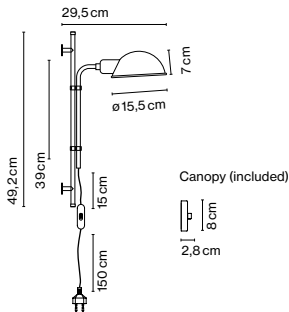

Materials

Stem: Iron
 Shade: Aluminium

Product type: Wall

Light source: E14 LED 5W

Weight: Net 0,8 kg – Gross 1,5 kg

Package: 46 x 34 x 11 cm – 1,5 kg Vol – 0,017 m³

Canopy (included)

CE