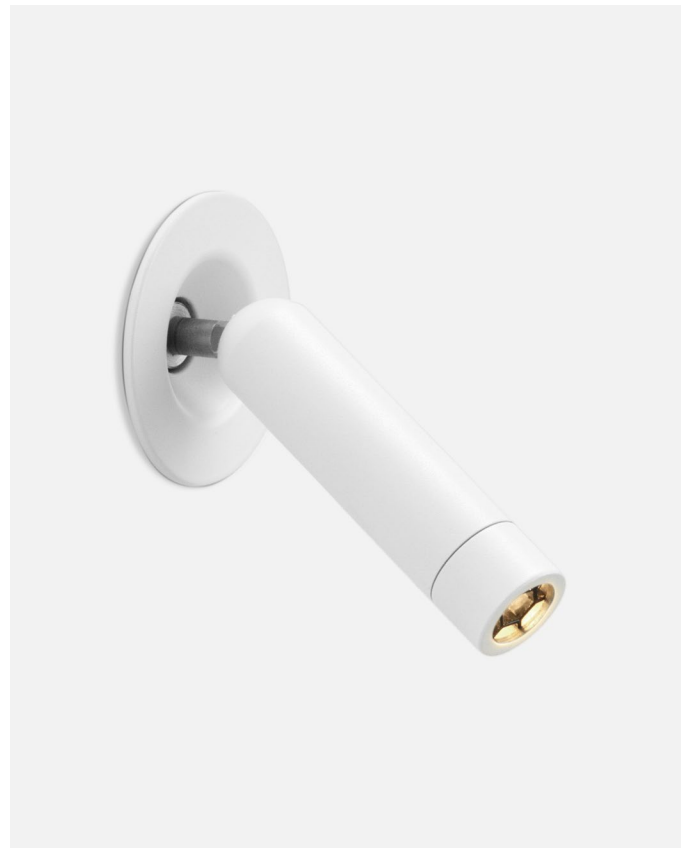

Ledtube mini spot

Code	Finish
A622-158	● Aluminium
A622-159	● Bronze
A622-160	● Matt white (RAL 9010)
A622-161	● Matt black (RAL 9005)

Materials: Dimmable: No
Structure: Injected aluminium

Product type: Wall / Ceiling
Light source: LED SMD 700mA 2,1W 2700K CRI80 199,4lm
Luminaire: 220 - 240 VAC 4,33W 45lm
Weight: Net 0,15 kg – Gross 0,3 kg
Package: 21 x 12 x 9 cm – 0,3 kg Vol – 0,002 m³
Product notes: Lens at 25° with a honeycomb grill to avoid glare.
LED included

Wire installation: Hardwired