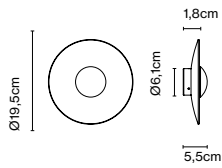

Ginger 20C IP65

Code
A662-550-31
A662-550-39

Finish
● Rust Brown
● Black-White (RAL 9005-9010)

Materials
Diffuser: Aluminium
Dissipater: Aluminium

Dimmable: Yes
Integrated dimmer: No
Dimming protocols: It depends on the purchased power supply.
Phase cut (Triac)
DALI

Product type: Wall / Ceiling
Light source: LED SMD 24Vdc 5W 2700K CRI90 495lm
Luminaire: (Power supply not included) 161lm - Black-White
(Power supply not included) 291lm - Rust brown
Weight: Net 0,5 kg – Gross 0,7 kg
Package: 24 x 21 x 10 cm – 0,7 kg Vol – 0,01 m³
Product notes: 24V remote power supply to be ordered separately.
LED included

Dimmable

CE

IP65

ERC

UK
CA

Power supplies on page 108

Canopy color: Black