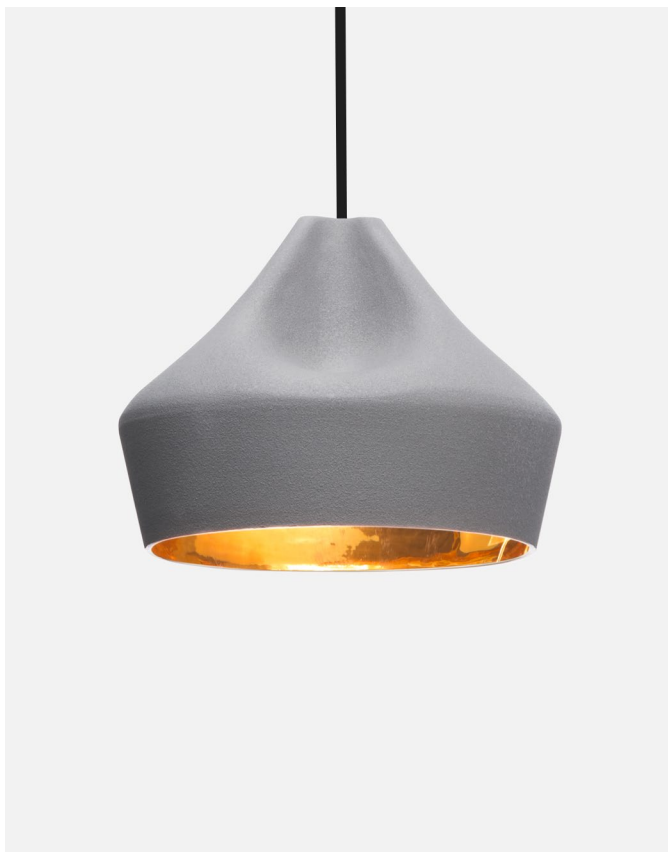

Pleat Box 24

Code	Finish
A636-173	● White - White
A636-174	● White - Gold
A636-175	● Grey - White
A636-176	● Grey - Gold
A636-177	● Terracotta - White
A636-178	● Terracotta - Gold
A636-179	● Black - White
A636-180	● Black - Gold

Materials
Shade: Ceramic with the inner part in brilliant white enamel or gold
Canopy: Ceramic
Cord: Fabric

Product type: Pendant
Light source: E14 LED 5W
Weight: Net 1,9 kg – Gross 2,5 kg
Package: 36 x 36 x 30 cm – 2,5 kg Vol – 0,04 m³

CE

ERC

UK

Cable length: 2 m
Wire installation: Hardwired
Color cord: White whenever the inner or the outer part of the lamp is white. If not, it is black.
Canopy color: Same color as chosen shade.