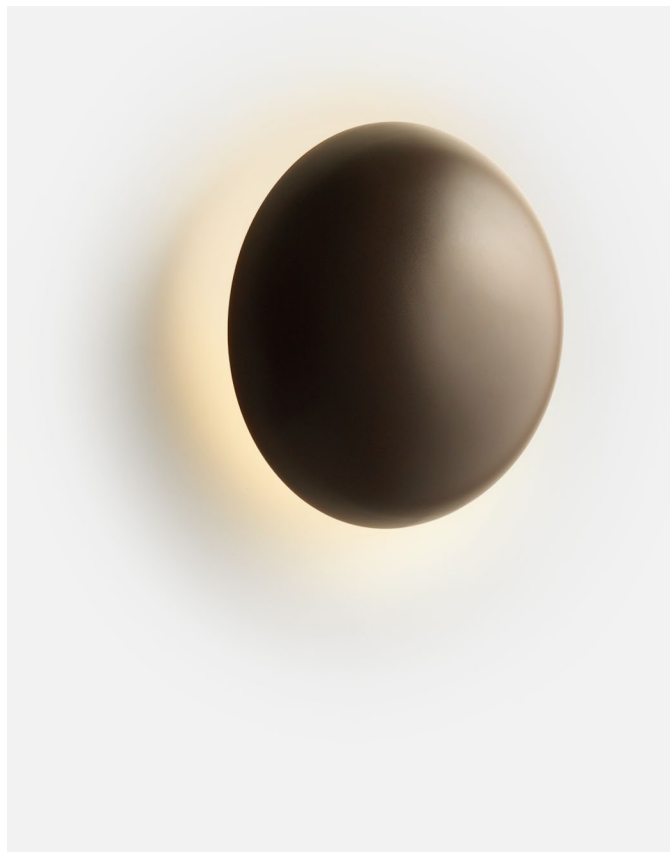

Babila 28

Code	Finish
A706-002	● Polished stainless steel
A706-004-35	● White (RAL 9010)
A706-004-47	● Brown (RAL 8019)

Materials	Dimmable: Yes
Diffuser: Polished stainless steel	Integrated dimmer: No
AISI 316 or lacquered aluminium	Dimming protocols: Phase cut (Triac)

Product type: Wall / Ceiling
Light source: LED COB 230 VAC 8W 2700K CRI90 571lm
Luminaire: 230 VAC TRIAC 8,47W 185lm
Weight: Net 1,4 kg – Gross 2,1 kg
Package: 39 x 40 x 12,5 cm - 2,1 kg – VOL - 0,02 m³
LED included

Dimmable

CE

IP65

ERC

UK
CA

Wire installation: Hardwired