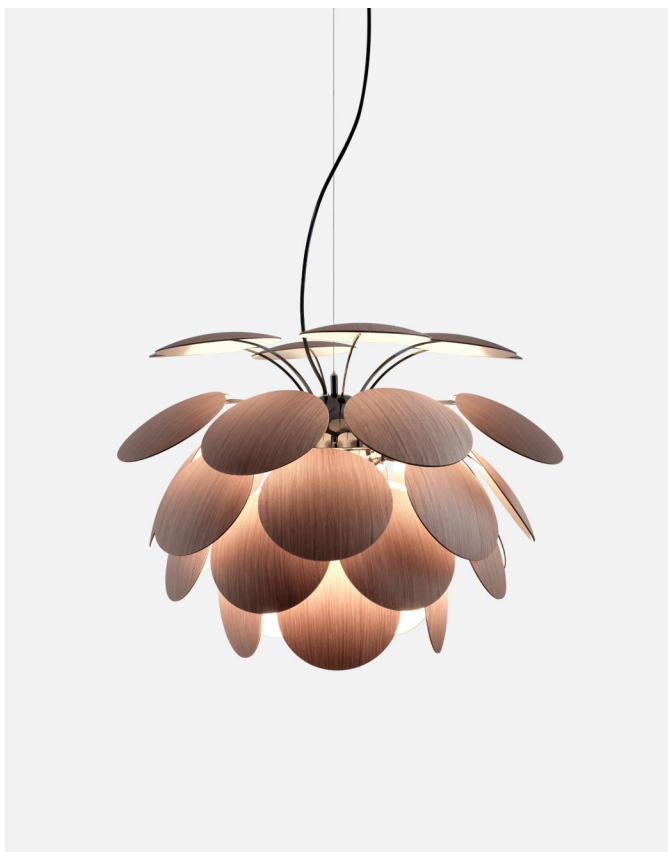

Discocó 68

Code	Finish
A620-110	● White (RAL 9003)
A620-120	● Matte Grey (RAL 7037)
A620-119	● Matte Beige (RAL 1001)
A620-121	● Black - Gold (RAL 9004 - Gold)
A620-148	● White (Susp. Wire 5m)
A620-161	● American oak-Black chrome

Materials
Discs: ABS
Sphere: Chromed metal
Canopy: Metal

Product type: Pendant
Light source: 3x E27 LED Globe (ø120) 14W
Weight: Net 4,6 kg – Gross 7,5 kg
Package: 125 x 33 x 28 cm - 7,5 kg – VOL - 0,115 m³
Product notes: For the wood version, the discs are made of pressed American oak of 4 mm. Black chrome sphere.