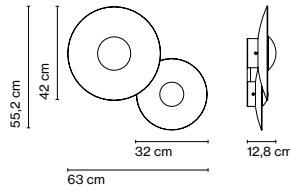

Accessory C2 32/42

Code	Finish
Structure	● Black
A662-422	
Shades 32	
A662-432	● Oak-White
A662-433	● Wenge-White
A662-434	● Oak-Oak
A662-435	● Wenge-Wenge
A662-436	● Brushed brass-Brushed brass
A662-437	● Black-White
A662-574-36-27K	● Mauve (RAL 010 70 10) NEW
A662-574-37-27K	● Sand (RAL 050 85 10) NEW
A662-574-38-27K	● Stone Grey (RAL 000 65 00) NEW

Shades 42	
A662-438	● Oak-White
A662-439	● Wenge-White
A662-440	● Oak-Oak
A662-441	● Wenge-Wenge
A662-442	● Brushed brass-Brushed brass
A662-443	● Black-White
A662-575-36-27K	● Mauve (RAL 010 70 10) NEW
A662-575-37-27K	● Sand (RAL 050 85 10) NEW
A662-575-38-27K	● Stone Grey (RAL 000 65 00) NEW

Materials Dimmable: Yes
Canopy: Metal Integrated dimmer: No
Dimming protocols: Phase cut (Triac)

Product type: Wall / Ceiling
Light source: LED SMD 700mA 24,5W 2700K CRI90 2786lm
Luminaire: 180 - 295 VAC TRIAC 29W 1048lm
Weight: Net 7,8 kg – Gross 9 kg
Package: 57 x 53 x 17 cm – 3 kg Vol – 0,051 m³
          57 x 53 x 17 cm – 3,5 kg Vol – 0,051 m³
          62 x 20 x 9 cm – 2,5 kg Vol – 0,01 m³
Product notes: Accessory to combine Ginger models 32 C and 42 C for a single junction box.

Canopy color: Black
Wire installation: Hardwired

Accessory C2 42/60

Code	Finish
Structure	● Black
A662-423	
Shades 42	
A662-438	● Oak-White
A662-439	● Wenge-White
A662-440	● Oak-Oak
A662-441	● Wenge-Wenge
A662-442	● Brushed brass-Brushed brass
A662-443	● Black-White
A662-575-36-27K	● Mauve (RAL 010 70 10) NEW
A662-575-37-27K	● Sand (RAL 050 85 10) NEW
A662-575-38-27K	● Stone Grey (RAL 000 65 00) NEW

Shades 60	
A662-154	● Oak-White
A662-155	● Wenge-White
A662-156	● Oak-Oak
A662-157	● Wenge-Wenge
A662-386	● Brushed brass-Brushed brass
A662-387	● Black-White
A662-572-36-27K	● Mauve (RAL 010 70 10) NEW
A662-572-37-27K	● Sand (RAL 050 85 10) NEW
A662-572-38-27K	● Stone Grey (RAL 000 65 00) NEW

Materials Dimmable: Yes
Canopy: Metal Integrated dimmer: No
Dimming protocols: Phase cut (Triac)

Product type: Wall / Ceiling
Light source: LED SMD 700mA 38,7W 2700K CRI90 4806lm
Luminaire: 180 - 295 VAC TRIAC 45,5W 1863lm
Weight: Net 9,1 kg – Gross 10,5 kg
Package: 67 x 67 x 22 cm – 5 kg Vol – 0,098 m³
          57 x 53 x 17 cm – 3,5 kg Vol – 0,051 m³
          64 x 14 x 11 cm – 2 kg Vol – 0,051 m³
Product notes: Accessory to combine Ginger models 42 C and 60 C for a single junction box.