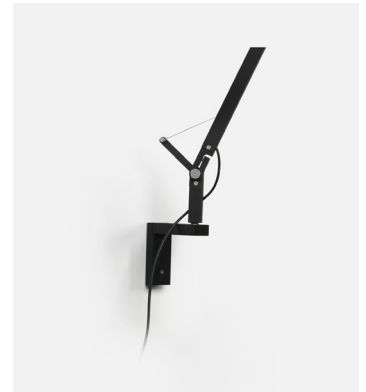

Wall bracket

Code A642-009   Finish ● Black (RAL 9005)

Materials
Structure: Aluminium

Product type: Accessory
Weight: Net 0,2 kg – Gross 0,3 kg
Package: 15 x 9 x 7 cm - 0,3 kg – VOL - 0,001 m³