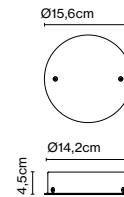

Weight: Net 0,78 kg – Gross 1 kg
Package: 23 x 21 x 9 cm - 1 kg – VOL - 0,004 m³
Product notes: Canopy for 24V luminaires.

Wire installation: Hardwired
Canopy color: Black - Entry points: 3

Dimmable: Yes
Integrated dimmer: No
Dimming protocols: Phase cut (Triac)
DALI