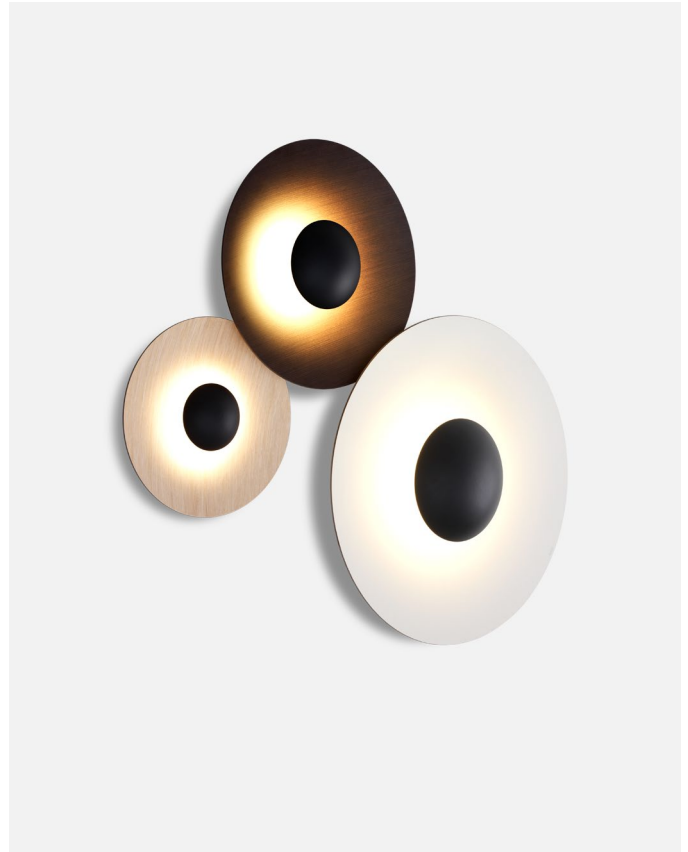

Accessory C3 32/42/60

Code	Finish
Structure	
A662-425	● Black
Shades 32	
A662-432	● Oak-White
A662-433	● Wenge-White
A662-434	● Oak-Oak
A662-435	● Wenge-Wenge
A662-436	● Brushed brass-Brushed brass
A662-437	● Black-White
A662-574-36-27K	● Mauve (RAL 010 70 10) NEW
A662-574-37-27K	● Sand (RAL 050 85 10) NEW
A662-574-38-27K	● Stone Grey (RAL 000 65 00) NEW

Shades 42	
A662-438	● Oak-White
A662-439	● Wenge-White
A662-440	● Oak-Oak
A662-441	● Wenge-Wenge
A662-442	● Brushed brass-Brushed brass
A662-443	● Black-White
A662-575-36-27K	● Mauve (RAL 010 70 10) NEW
A662-575-37-27K	● Sand (RAL 050 85 10) NEW
A662-575-38-27K	● Stone Grey (RAL 000 65 00) NEW

Shades 60	
A662-154	● Oak-White
A662-155	● Wenge-White
A662-156	● Oak-Oak
A662-157	● Wenge-Wenge
A662-386	● Brushed brass-Brushed brass
A662-387	● Black-White
A662-572-36-27K	● Mauve (RAL 010 70 10) NEW
A662-572-37-27K	● Sand (RAL 050 85 10) NEW
A662-572-38-27K	● Stone Grey (RAL 000 65 00) NEW

Materials: Canopy: Metal
Dimmable: Yes
Integrated dimmer: No
Dimming protocols: Phase cut (Triac)