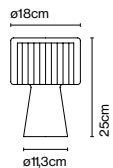

Mercer mini

Code
A89-008
A89-072

Finish
● Natural cotton ribbon
● Pearl white

Materials
Shade: Textile
Structure: Blown glass
Diffuser: Opal disc

Product type: Table
Light source: G9 LED 3,5W
Weight: Net 1,6 kg - Gross 2,4 kg
Package: 38 x 28 x 30 cm - 2,4 kg Vol - 0,03 m³

Cable length: 1,5 m
Wire installation: Plug-in
Color cord: Black
Switch location: In-line