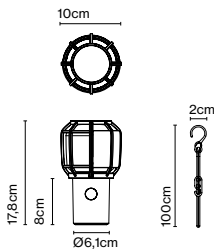

Materials	Dimmable: Yes
Base: Polycarbonate	Integrated dimmer: Yes
Diffuser: Opal Polyethylene	Dimmer Type: 3 positions dimmer
Accessory: Black cord, metal piece	

Product type: Table / Portable
 Light source: LED SMD 0,7A 2,7W 2700K CRI90 216lm
 Luminaire: in 5 Vdc 1,5A 110lm
 Weight: Net 0,5 kg – Gross 0,8 kg
 Package: 14 x 14 x 28 cm – 0,8 kg Vol – 0,005 m³ (1u)
 30 x 30 x 24 cm – 3,2 kg Vol – 0,02 m³ (4u)
 Product notes: Multiple order of 4 units
 Charging cable included (USB to USB-C). Power adapter not included.
 LED included