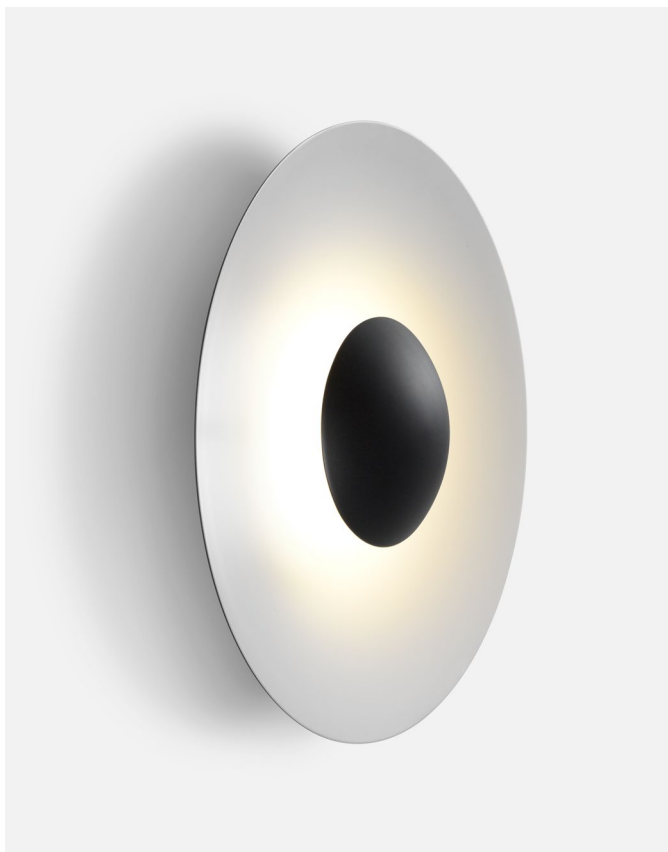

Ginger 42C IP65

Code A662-552-31
A662-552-39

Finish
● Rust Brown
● Black-White (RAL 9005-9010)

Materials
Diffuser: Aluminium
Dissipater: Aluminium

Dimmable: Yes
Integrated dimmer: No
Dimming protocols: Phase cut (Triac)

Product type: Wall / Ceiling
Light source: LED SMD 700mA 16,28W 2700K CRI90 1873lm
Luminaire: 180 - 295 VAC TRIAC 19,71W 698lm - Black-White
180 - 295 VAC TRIAC 19,71W 186lm - Rust brown
Weight: Net 1,8 kg – Gross 3,5 kg
Package: 57 x 53 x 17 cm – 3,5 kg Vol – 0,051 m³
Product notes: DALI and Casambi upon request
LED included

Dimmable

CE

ERC

UK
CA

IP65

Canopy color: Black

Ginger 60C IP65

Code A662-553-31
A662-553-39

Finish
● Rust Brown
● Black-White (RAL 9005-9010)

Materials
Diffuser: Aluminium
Dissipater: Aluminium

Dimmable: Yes
Integrated dimmer: No
Dimming protocols: Phase cut (Triac)

Product type: Wall / Ceiling
Light source: LED SMD 700mA 22,4W 2700K CRI90 2933lm
Luminaire: 180 - 295 VAC TRIAC 26,09W 1165lm - Black-White
180 - 295 VAC TRIAC 26,09W 245lm - Rust brown
Weight: Net 3,6 kg – Gross 6,3 kg
Package: 67 x 67 x 24 cm – 6,3 kg Vol – 0,1 m³
Product notes: DALI and Casambi upon request
LED included

Dimmable

CE

ERC

UK
CA

IP65

Canopy color: Black