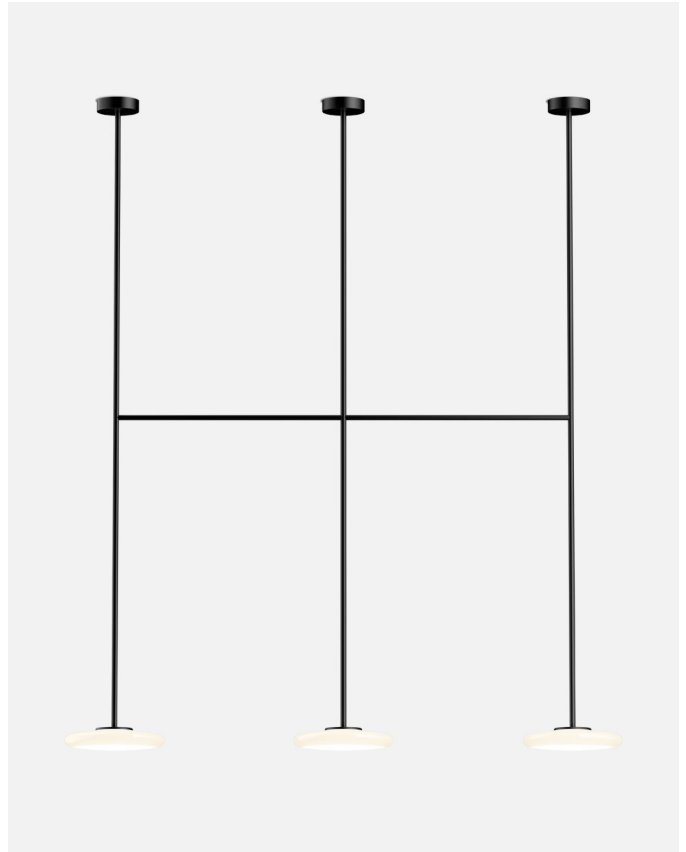

Wire installation: Hardwired
Canopy color: Black