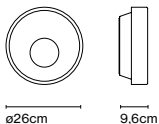

Materials

Diffuser: Thermoformed opal methacrylate, with another diffuser in opal blown glass placed off-centre.
Structure: Iron

Dimmable: Yes

Integrated dimmer: No
Dimming protocols: Phase cut (Triac)
DALI

Product type: Ceiling / Wall

Light source: LED SMD 700mA 12,6W 2700K CRI80 1642lm

Luminaire: 220 - 240 VAC TRIAC 15,6W 949lm
110 - 277 VAC DALI 2 13,8W 949lm

Weight: Net 1,9 kg – Gross 2,8 kg

Package: 34 x 36 x 17 cm – 2,8 kg Vol – 0,02 m³

LED included

Dimmable

CE

ERC

UK
CA