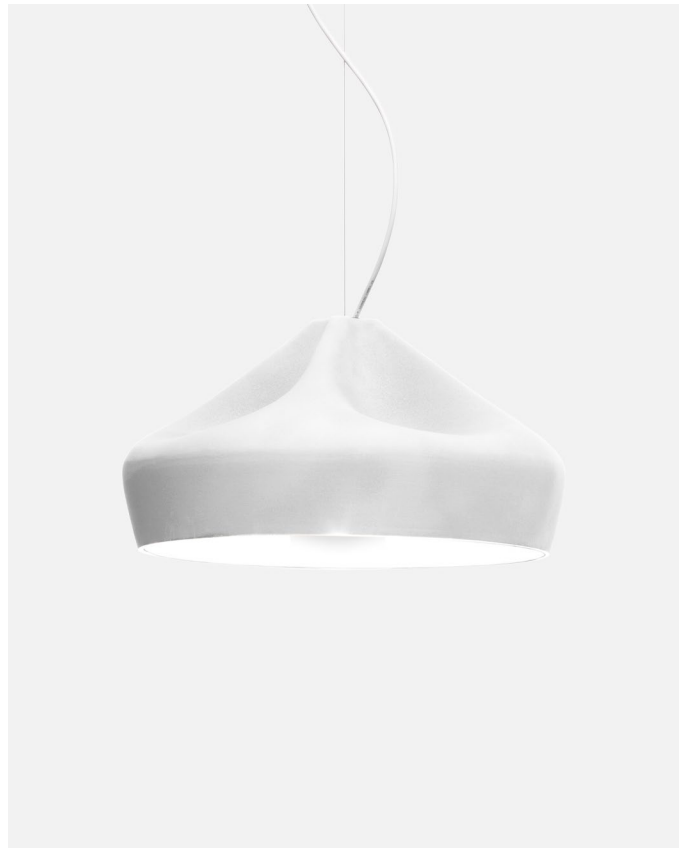

CE

ERC

UK
CA

Cable length: 2 m
Wire installation: Hardwired
Color cord: White whenever the inner or the outer part of the lamp is white. If not, it is black.
Canopy color: Same color as chosen shade.