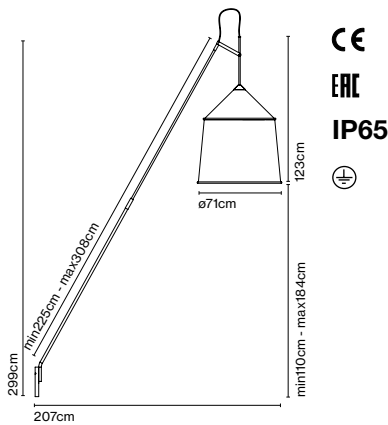

Jaima P307 + Shade 71

Code   Finish
Structure   ● Black (RAL 9005)
A683-035

Shade 71
A683-040   ● Blue
A683-041   ● Beige
A683-042   ● Grey
A683-043   ● Green

Materials
Shade: Textilene, inner part in white
Structure: Stainless steel
Extensible stem: Carbon fiber
Dimmable: Yes
Integrated dimmer: No
Dimmer Casambi IP65 (optional)

Product type: Floor
Light source: LED COB 230VAC 15W 2700K CRI90 1022lm
Luminaire: 230VAC TRIAC 15W 530lm
Weight: Net 4,8 kg – Gross 15 kg
Package: 277 x 48 x 23 cm – 9 kg Vol – 0,3 m³
          71 x 71 x 63 cm – 6 kg Vol – 0,3 m³
LED included

Cable length: min 2 m - max 2,8 m
Wire installation: Plug-in
Color cord: Black