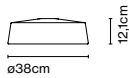

Soho C 38 LED

Code	Finish	Dimming
A631-210	● White	Triac
A631-211	● Stone grey	Triac
A631-212	● Black	Triac
A631-213	● Sand	Triac
A631-214	● Sky blue	Triac
A631-215	● White	DALI
A631-216	● Stone grey	DALI
A631-217	● Black	DALI
A631-218	● Sand	DALI
A631-219	● Sky blue	DALI

Materials
Shade: Rotary moulded polyethylene
Diffuser: Methacrylate opal

Dimmable: Yes
Integrated dimmer: No
Dimming protocols: Phase cut (Triac)
DALI

Product type: Ceiling
Light source: LED SMD 700mA 13,35W 2700K CRI80 1848lm
Luminaire: 220 - 240 VAC TRIAC 15,94W 1051lm
220 - 240 VAC DALI 16,23W 1051lm
Weight: Net 2,3 kg – Gross 3,1 kg
Package: 44 x 44 x 15 cm – 3,1 kg Vol – 0,03 m³
LED included

Dimmable

CE

ERC

UK
CA

Wire installation: Hardwired