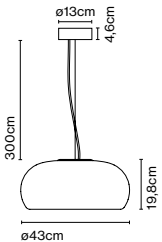

Vetra 43

Code
A689-004
A689-033

Finish
● White
● Amber

Materials
Shade: Blown glass
Dissipater: Aluminium

Dimmable: Yes
Integrated dimmer: No
Dimming protocols: Phase cut (Triac)

Product type: Pendant
Light source: LED SMD 700mA 16,28W 2700K CRI90 1873lm
Luminaire: 180 - 295 VAC TRIAC 19,71W 881lm
Weight: Net 5,7 kg – Gross 7,6 kg
Package: 57 x 57 x 37 cm – 7,6 kg Vol – 0,051 m³
LED included

Dimmable

Cable length: 3 m
Wire installation: Hardwired
Color cord: Black
Canopy color: Black