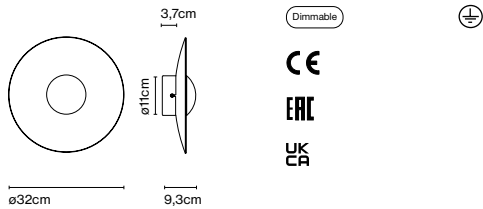

Ginger 32C

Code	Finish
A662-146	● Oak-White
A662-147	● Wenge-White
A662-148	● Oak-Oak
A662-149	● Wenge-Wenge
A662-382	● Brushed brass-Brushed brass
A662-383	● Black-White
A662-570-36-27K	● Mauve (RAL 010 70 10) NEW
A662-570-37-27K	● Sand (RAL 050 85 10) NEW
A662-570-38-27K	● Stone Grey (RAL 000 65 00) NEW

Materials
Diffuser: Pressed wood or brushed aluminium
Dissipater: Aluminium
Canopy: Metal

Dimmable: Yes
Integrated dimmer: No
Dimming protocols: Phase cut (Triac)

Product type: Wall / Ceiling
Light source: LED SMD 700mA 8,2W 2700K CRI90 913lm
Luminaire: 220 - 240 VAC TRIAC 9W 350lm
Weight: Net 1 kg – Gross 2 kg
Package: 43 x 48 x 17 cm – 2 kg Vol – 0,04 m³
LED included

Canopy color: Black
Wire installation: Hardwired