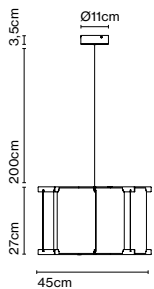

MVV 45

Code A688-001   Finish ● Cherry wood

Materials
Structure: Steel, Polycarbonate
Shade: PET with cherry wood on the outside and a white interior
Diffuser: Transparent methacrylate

Product type: Pendant
Light source: E27 LED STANDARD 8W 2700K
Weight: Net 1,9 kg – Gross 2,3 kg
Package: 45 x 48 x 9 cm – 2,3 kg Vol – 0,02 m³