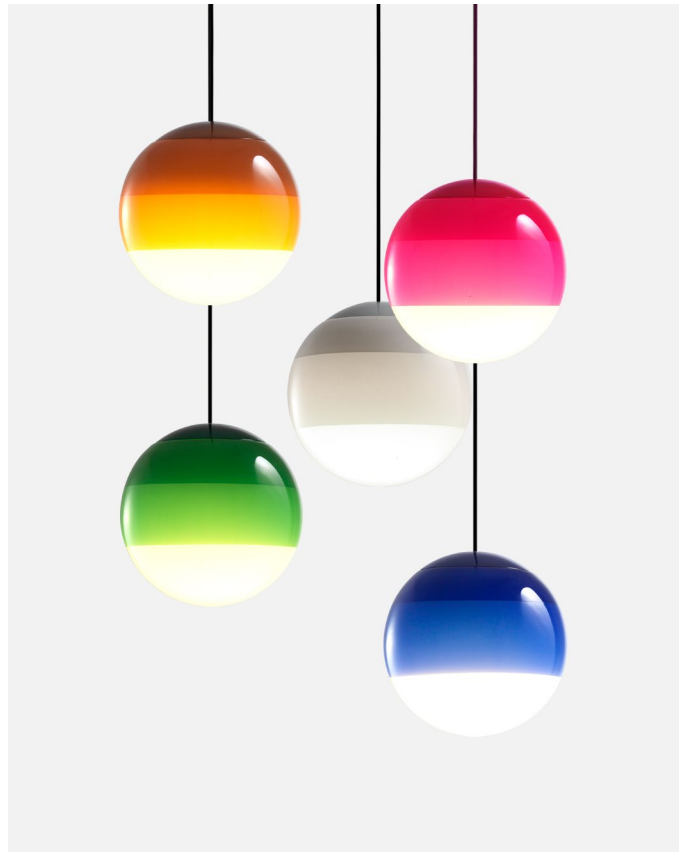

Dipping Light 13

Code	Finish
A691-240	White
A691-241	Blue
A691-242	Green
A691-243	Amber
A691-244	Pink

Materials
Diffuser: Brilliant white blown glass globe with layered paint
Cover: Polycarbonate
Canopy: Metal

Dimmable: Yes
Integrated dimmer: No
Dimming protocols: Phase cut (Triac)

Product type: Pendant
Light source: LED SMD 350mA 4,05W 2700K CRI90 463lm
Luminaire: 220 - 240 VAC TRIAC 5,72W 203lm
Weight: Net 0,8 kg – Gross 1,3 kg
Package: 21 x 22 x 23 cm – 1,3 kg Vol – 0,01 m³
LED included

Dimmable

CE

ERC

UK
CA

Cable length: 2 m
Wire installation: Hardwired
Color cord: Black
Canopy color: Black - Entry points: 1