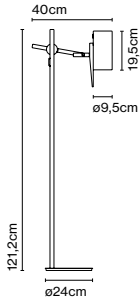

Scantling P40

Code	Finish
A626-003	● White (RAL 9001)
A626-019	● Black (RAL 9005)

Materials
Stem: Iron
Base: Iron
Arm: Oak
Shade: Aluminium

Product type: Floor
Light source: E27 LED Reflector 8W
Weight: Net 4,4 kg – Gross 7,6 kg
Package: 137 x 46 x 17 cm – 7,6 kg Vol – 0,11 m³