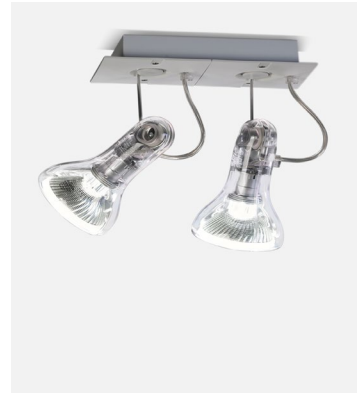

Base Atlas 2

Code A34-026   Finish
○ White

Materials
Structure: White Polyamide

Product type: Accessory
Weight: Net 0,45 kg – Gross 0,66 kg
Package: 50 x 17 x 7 cm - 0,66 kg – VOL - 0,006 m³

Canopy color: White