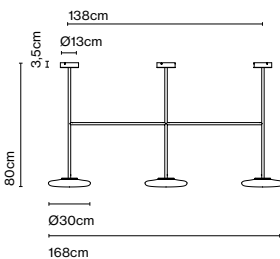

Ihana x3 80 NEW

Code	Finish	Dimming	CCT
A709-056-39-27K	● Opal	Triac	27K
A709-013-39-18/30K	● Opal	Triac	DTW 18K-30K

Materials	Dimmable: Yes
Structure: Steel	Integrated dimmer: No
Shade: Opal blown glass	Dimming protocols: Phase cut (Triac)
	Dim to warm from 1800K to 3000K. (Triac)

Product type: Pendant / Ceiling
Light source: LED SMD 700mA 24,6W 2700K CRI90 2739lm
Luminaire: 220 - 240 VAC TRIAC 29,67W 1491lm
Light source DTW: LED COB 350mA 18W 1800-3000K CRI90 1908lm
Luminaire DTW: 220 - 240 VAC TRIAC 22,8W
Weight: Net 6,8 kg – Gross 9,5 kg
Package: (3x) 21 x 42 x 42 cm – 3 kg Vol – 0,04 m³
24 x 14 x 114 cm – 3,7 kg Vol – 0,04 m³
24 x 14 x 114 cm – 2,8 kg Vol – 0,04 m³
Product notes: DALI upon request
LED included

Dimmable

CE

ERC

UK
CA