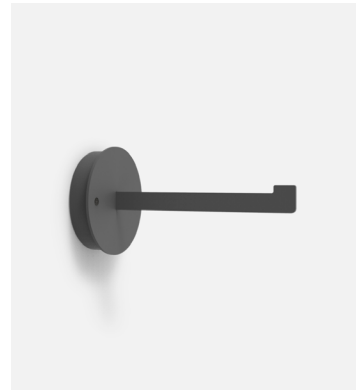

Hardwired wall bracket IP65

Code A654-006
Finish ● Graphite grey (RAL 7024)

Materials
Structure: Metal with stainless anti-oxidant cataphoresis treatment

Product type: Accessory
Weight: Net 0,5 kg – Gross 0,7 kg
Package: 14 x 14 x 28 cm - 0,7 kg – VOL - 0,005 m³