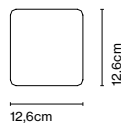

Signage Lid

Code   Finish
-      3 - 10 units
-      11 - 25 units
-      26 or more units

Product type: Accessory
Product Notes: Minimum order of 3pcs.
Available upon request, Lab 2 only.