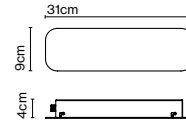

Ambrosia canopy

Code	Finish	Dimming	Class
A666-214-15	● Matt Gold - 20W 24V	Triac	II
A666-214-16	● Black - 20W 24V	Triac	II
A666-216-15	● Matt Gold - 50W 24V	Triac	II
A666-216-16	● Black - 50W 24V	Triac	II
A666-217-15	● Matt Gold - 35W 24V	DALI	I
A666-217-16	● Black - 35W 24V	DALI	I
A666-218-15	● Matt Gold - 60W 24V	DALI	I
A666-218-16	● Black - 60W 24V	DALI	I