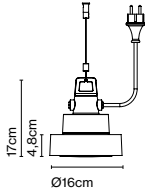

Wire installation: Hardwired

Garland accessory

Code Finish
 A628-074 ● Stainless steel

Product type: Accessory

Canopy IP65

Code Finish
 A628-075-39 ● Black

Product type: Accessory
 Weight: Net 0,2 kg – Gross 0,3 kg
 Package: 16 x 9 x 15 cm - 0,3 kg – VOL - 0,002 m³