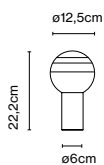

Dipping Light

Code	Finish
A691-001	White - Brushed Brass
A691-060	White - Graphite
A691-002	Blue - Brushed Brass
A691-061	Blue - Graphite
A691-003	Green - Brushed Brass
A691-062	Green - Graphite
A691-004	Amber - Brushed Brass
A691-063	Amber - Graphite
A691-005	Pink - Brushed Brass
A691-064	Pink - Graphite

Materials Dimmable: No
Body: Metal
Diffuser: Brilliant white blown glass globe with layered paint

Product type: Table
Light source: LED SMD 700mA 2,2W 2700K CRI90 216lm
Luminaire: 90 - 264 VAC 3,72W 123lm
Weight: Net 1,2 kg - Gross 1,8 kg
Package: 35 x 35 x 18 cm - 1,8 kg Vol - 0,011 m³