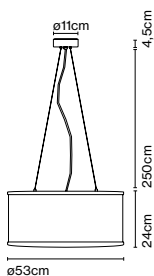

Cala Susp IP65

Code A645-005
Finish ● Brown

Materials
Shade: Polyethylene, Textilene

Product type: Pendant
Light source: 2x E27 LED Standard 8W
Weight: Net 3,5 kg – Gross 7,7 kg
Package: 67 x 66 x 25 cm - 7,7 kg – VOL - 0,1 m³

CE
EAC
UK
IP65

Cable length: 2,5 m
Wire installation: Hardwired
Color cord: Black
Canopy color: White