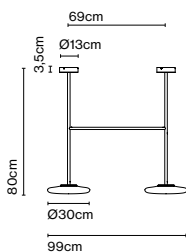

Ihana x2 80 NEW

Code	Finish	Dimming	CCT
A709-057-39-27K	● Opal	Triac	27K
A709-058-39-18/30K	● Opal	Triac	DTW 18K-30K

Materials
Structure: Steel
Shade: Opal blown glass

Dimmable: Yes
Integrated dimmer: No
Dimming protocols: Phase cut (Triac)
Dim to warm from 1800K to 3000K. (Triac)

Product type: Pendant / Ceiling
Light source: LED SMD 700mA 16,4W 2700K CRI90 1826lm
Luminaire: 220 - 240 VAC TRIAC 19,78W 994lm
Light source DTW: LED COB 350mA 12W 1800-3000K CRI90 1272lm
Luminaire DTW: 220 - 240 VAC TRIAC 15,2W
Weight: Net 4,5 kg – Gross 6,7 kg
Package: 21 x 42 x 42 cm – 3 kg Vol – 0,04 m³
24 x 14 x 114 cm – 3,7 kg Vol – 0,04 m³
Product notes: DALI upon request
LED included

Dimmable

UK
CA

CE

ERC