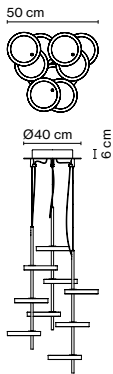

Nenúfar Pre-set 3A

Code	Finish	Dimming	Class
A647-101	● Black	-	I
A647-103	● Black	DALI	I
A647-105	● Black	1-10V	I

Materials
Stem: Metal
Shade: Polycarbonate
Diffuser: Methacrylate

Dimmable: Yes
Integrated dimmer: No
Dimming protocols: DALI
1-10V

Product type: Pendant
Light source: LED SMD 24Vdc 27W (x3) 2700K CRI90 3150lm (x3)
Luminaire: 90 - 264 VAC 80W 611lm (x3)
220 - 240 VAC DALI 76W 611lm (x3)
220 - 240 VAC 0-10V 79W 611lm (x3)
Weight: Net 5,1 kg – Gross 7,5 kg
Package: 44 x 44 x 13 cm – 4,5 kg Vol – 0,025 m³
(3x) 69 x 34 x 32 cm – 3 kg Vol – 0,075 m³
Product notes: 3000K available upon request
LED included