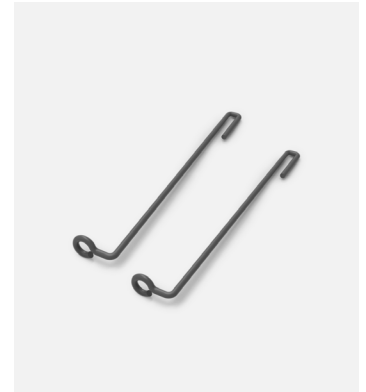

Ledtube, Daniel López

Its ergonomic design beckons you to move it in any direction, up to 360°, and its use is very intuitive. When opened, it turns on automatically; when closed, it turns off and hides away in the wall, like camouflage. It's so versatile it can be installed