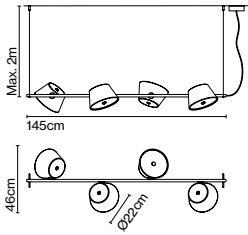

Tam Tam 4

Code
Structure
A633-017

Finish
● Black (RAL 9011)

Shades
A633-011 39 ● Black (RAL 9011)
A633-011 35 ● Off-white (RAL 1013)
A633-011 46 ● Orange (RAL 2000)
A633-011 47 ● Brown Grey (RAL 7013)
A633-011 45 ● Green (RAL 6025)
A633-011 37 ● Sand (RAL 7032)
A633-011 48 ● Blue (RAL 5024)

Materials
Shade: Aluminium
Diffuser: Opalescent methacrylate

Product type: Pendant
Light source: 4x E14 LED Standard 5W
Weight: Net 2,4 kg – Gross 5,1 kg
Package: 167 x 18 x 18 cm – 4,4 kg Vol – 0,054 m³
(4x) 24 x 24 x 17 cm – 0,7 kg Vol – 0,009 m³

CE

ERC

UK
CA

Cable length: 3 m
Wire installation: Hardwired
Color cord: Black
Canopy color: Black