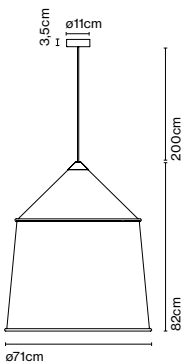

Jaima 71 IP65

Code	Finish
A683-021	● Blue
A683-022	● Beige
A683-023	● Grey
A683-024	● Green

Materials
Shade: Textilene, inner part in white

Dimmable: Yes
Integrated dimmer: No
Dimming protocols: Phase cut (Triac)

Product type: Pendant
Light source: LED COB 230VAC 15W 2700K CRI90 1022lm
Luminaire: 230VAC TRIAC 15W 530lm
Weight: Net 2,8 kg – Gross 7,5 kg
Package: 71 x 71 x 63 cm – 7,5 kg Vol – 0,3 m³
LED included

Dimmable

CE

IP65

UK

ERC

Cable length: 2 m
Wire installation: Hardwired
Color cord: Black
Canopy color: Black