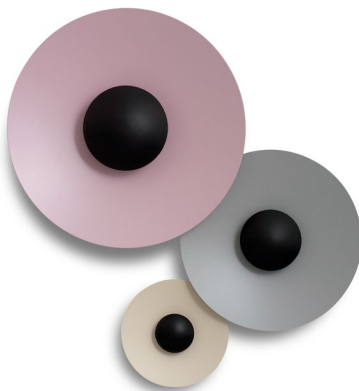

Plan your projects in our Professional Area

Photometric Data

Press Releases

Banners

2D Models

3D Models

HR Images

Videos

$\text{Ø}10\text{cm}$