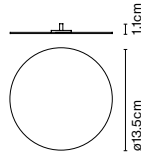

Disk accessory + magnet

Code A680-009   Finish ● Black

Materials
Structure: Metal

Product type: Accessory
Weight: Net 0,12 kg – Gross 0,23 kg
Package: 16 x 9 x 15 cm - 0,23 kg – VOL - 0,002 m³