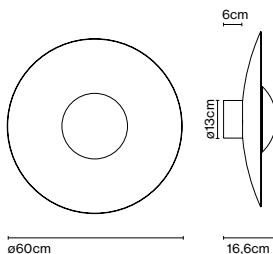

Ginger 60C IP65

Code A662-553-31
A662-553-39

Finish
● Rust Brown
● Black-White (RAL 9005-9010)

Materials
Diffuser: Aluminium
Dissipater: Aluminium

Dimmable: Yes
Integrated dimmer: No
Dimming protocols: Phase cut (Triac)

Product type: Wall / Ceiling
Light source: LED SMD 700mA 22,4W 2700K CRI90 2933lm
Luminaire: 180 - 295 VAC TRIAC 26,09W 1165lm - Black-White
180 - 295 VAC TRIAC 26,09W 245lm - Rust brown
Weight: Net 3,6 kg – Gross 6,3 kg
Package: 67 x 67 x 24 cm – 6,3 kg Vol – 0,1 m³
Product notes: DALI and Casambi upon request
LED included

Dimmable

CE

ERC

UK
CA

IP65

Canopy color: Black