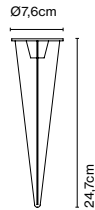

Finish
● Stainless steel

Materials
Structure: Stainless steel 316 L

Product type: Accessory
Weight: Net 0,3 kg – Gross 0,4 kg
Package: 14 x 14 x 28 cm - 0,4 kg – VOL - 0,006 m³

Ground fixation plate

Code A662-556
 Finish ● Stainless steel