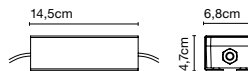

Dimmer Casambi IP65

Code A712-001   Finish
● Black

Materials
Case: ABS
Trim: Aluminium

Product type: Accessory
85 - 240 VAC max. 50W
Weight: Net 2 kg – Gross 3 kg
Package: 20 x 12 x 8 cm - 3 kg – VOL - 0,002 m³
Product notes: Bluetooth smart wireless trailing edge dimmer that adjusts light intensity or switches the lamp ON/OFF. Available in Android or iOS with the app Casambi.

CE
EAC
UK
IP65