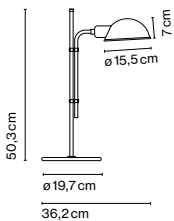

Materials
 Base: Iron wapped with black rubber
 Stem: Iron
 Shade: Aluminium

Product type: Table
Light source: E14 LED 5W
Weight: Net 1,8 kg – Gross 3 kg
Package: 47 x 34 x 11 cm – 3 kg Vol – 0,017 m³

CE