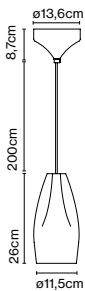

Materials
 Shade: Ceramic with the inner part in brilliant white enamel or gold
 Canopy: Ceramic
 Cord: Fabric

Product type: Pendant
Light source: E27 LED Reflector 8W
Weight: Net 1,4 kg – Gross 2 kg
Package: 24 x 24 x 53 cm – 2 kg Vol – 0,03 m³