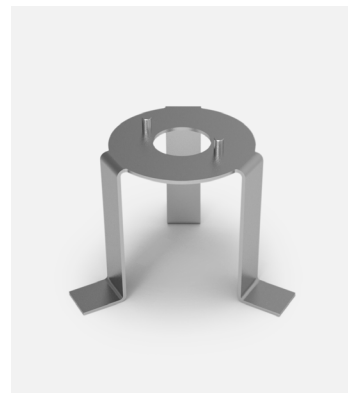

Ground fixation plate

Code A662-556
Finish ● Stainless steel

Materials
Structure: Stainless steel 316 L

Product type: Accessory
Weight: Net 0,3 kg – Gross 0,4 kg
Package: 15 x 15 x 13 cm - 0,4 kg – VOL - 0,003 m³