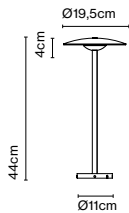

Product type: Bollard
Light source: LED SMD 24Vdc 5W 2700K CRI90 495lm
Luminaire: (Power supply not included) 161lm
Weight: Net 0,8 kg – Gross 1,3 kg
Package: 25 x 23 x 12 cm – 0,7 kg Vol – 0,007 m³
15 x 13 x 48 cm – 0,6 kg Vol – 0,009 m³
Product notes: 24V remote power supply to be ordered separately.
LED included