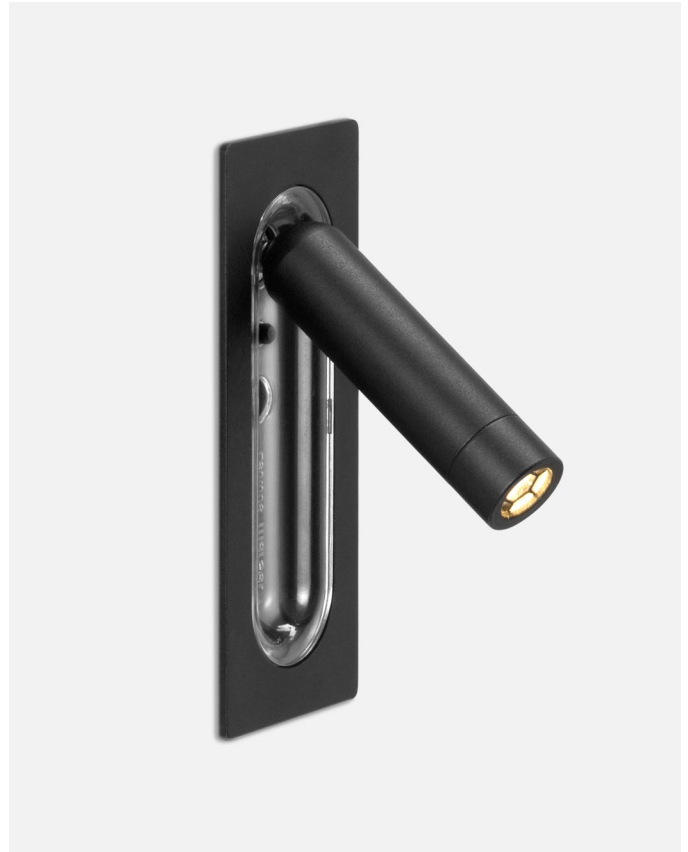

Ledtube mini

Code	Finish
A622-154	● Aluminium
A622-155	● Bronze
A622-156	● Matt white (RAL 9010)
A622-157	● Matt black (RAL 9005)

Materials: Dimmable: No
Structure: Injected aluminium
Frontal: Transparent polycarbonate

Product type: Wall
Light source: LED SMD 700mA 2,1W 2700K CRI80 199,4lm
Luminaire: 220 - 240 VAC 4,33W 45lm
Weight: Net 0,37 kg – Gross 0,52 kg
Package: 21 x 12 x 9 cm – 0,52 kg Vol – 0,002 m³
Product notes: Incorporated press button to switch on or off when opening or closing the wall lamp. Lens at 25° with a honeycomb grill to avoid glare.
LED included

Wire installation: Hardwired