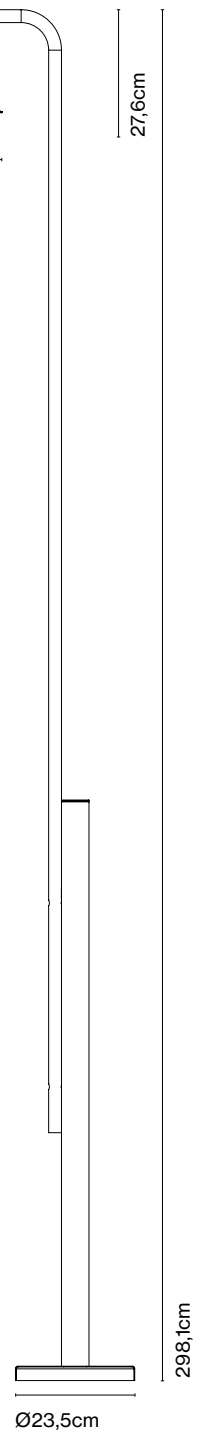

We want to offer you an exclusive service that's designed to make your work easier. By signing up at the new professional area at [marset.com](https://www.marset.com), you'll be able to download technical information, images, and videos of our products, receive our newsletter, and save your preferred products. We offer direct access and personal attention.