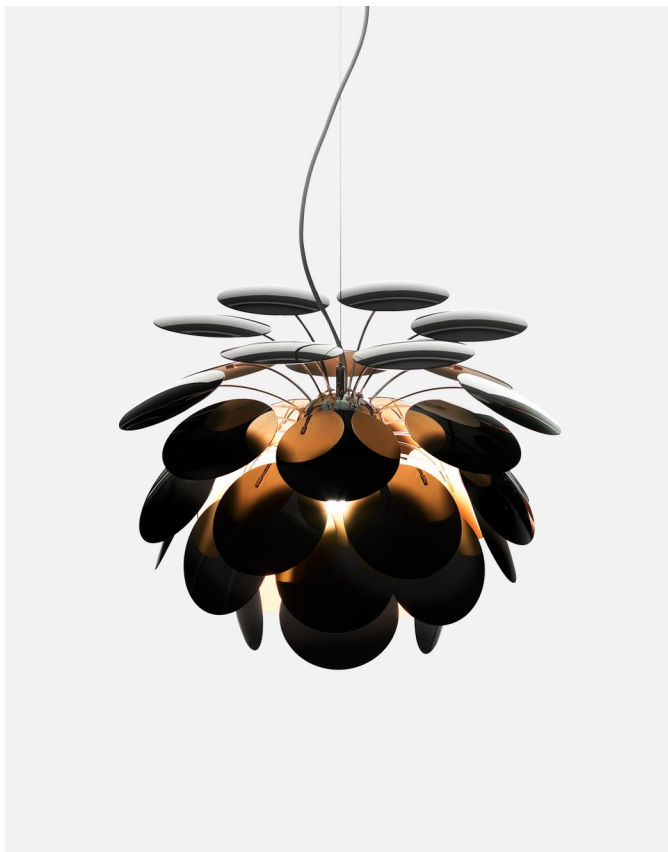

Product type: Pendant
 Light source: E27 LED Globe (ø120) 14W
 Weight: Net 2,8 kg – Gross 4,7 kg
 Package: 108 x 26 x 27 cm - 4,7 kg – VOL - 0,08 m³

Cable length: 2 m
 Wire installation: Hardwired
 Color cord: White
 Canopy color: White