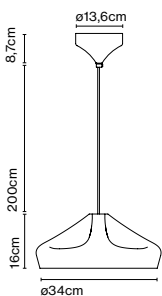

Materials
 Shade: Ceramic with the inner part in brilliant white enamel or gold
 Canopy: Ceramic
 Cord: Fabric

Product type: Pendant
 Light source: E14 LED 5W
 Weight: Net 2,6 kg – Gross 3,7 kg
 Package: 49 x 49 x 29 cm – 3,7 kg Vol – 0,07 m³