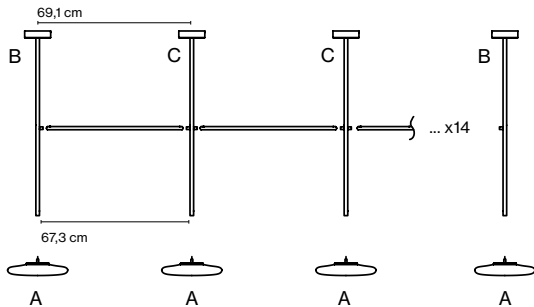

Product notes: Take into account the overall height of the setup. 1 horizontal tube included. Maximum 1 unit.

Code	Description	Dimming
Central tube (C)		
A709-055-39	● Central 80cm	Triac
A709-023-39	● Central 100cm	Triac
A709-025-39	● Central 150cm	Triac
A709-027-39	● Central 200cm	Triac
A709-053-39	● Central 80cm	Triac - DTW
A709-029-39	● Central 100cm	Triac - DTW
A709-031-39	● Central 150cm	Triac - DTW
A709-033-39	● Central 200cm	Triac - DTW

Product notes: Take into account the overall height of the setup. 1 horizontal tube included. Maximum 12 unit.