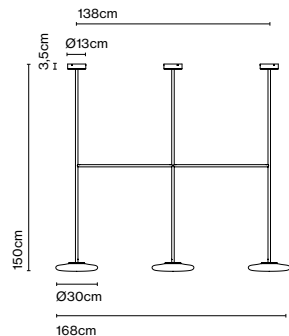

Ihana x3 150

Code	Finish	Dimming	CCT
A709-003-39-27K	● Opal	Triac	27K
A709-004-39-18/30K	● Opal	Triac	DTW 18K-30K

Materials	Dimmable: Yes
Structure: Steel	Integrated dimmer: No
Shade: Opal blown glass	Dimming protocols: Phase cut (Triac)
	Dim to warm from 1800K to 3000K. (Triac)

Product type: Pendant / Ceiling
Light source: LED SMD 700mA 24,6W 2700K CRI90 2739lm
Luminaire: 220 - 240 VAC TRIAC 29,67W 1491lm
Light source DTW: LED COB 350mA 18W 1800-3000K CRI90 1908lm
Luminaire DTW: 220 - 240 VAC TRIAC 22,8W
Weight: Net 7,8 kg – Gross 12,7 kg
Package: (3x) 21 x 42 x 42 cm – 3 kg Vol – 0,04 m³
18 x 18 x 167 cm – 5,2 kg Vol – 0,05 m³
18 x 18 x 167 cm – 4,5 kg Vol – 0,05 m³

Product notes: DALI upon request
LED included

Dimmable

CE

ERC

UK
CA