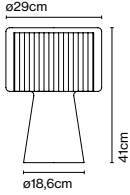

Mercer M

Code
A89-010
A89-071

Finish
● Natural cotton ribbon
● Pearl white

Materials
Shade: Textile
Structure: Blown glass
Diffuser: Opal disc

Integrated dimmer: Yes
Dimmer Type: Progressive in-line dimmer

Product type: Table
Light source: E27 LED 9,5W DIM
Weight: Net 5 kg – Gross 6,28 kg
Package: 57 x 39 x 41 cm – 6,28 kg Vol – 0,09 m³

Cable length: 1,5 m
Wire installation: Plug-in
Color cord: Black
Switch location: In-line