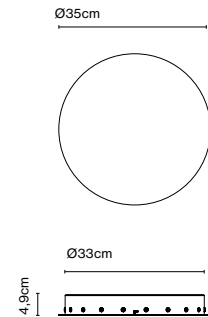

Wire installation: Hardwired
Canopy color: Black - Entry points: 19

Hook Accessory

Code	Finish
A693-007	● Black

Materials
Structure: Painted iron

Product type: Accessory
Weight: Net 0,01 kg – Gross 0,01 kg
Package: 2 x 2 x 5 cm - 0,01 kg – VOL - 0,002 m³