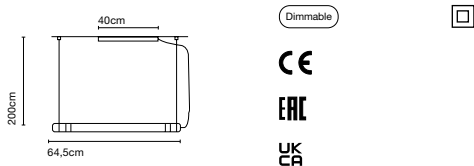

Cable length: 2 m
 Wire installation: Hardwired
 Color cord: Transparent
 Canopy color: White

Neón de Luz NL - S 95

Code	Finish	Dimming	Class
A70-503	● Aluminium LED	-	II
A70-515	● Aluminium LED	DALI	II