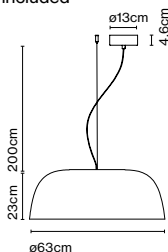

Materials

Shade: Bi-injected rotary moulded polyethylene (stone texture on the outer part and smooth satin white on the inner part of the fixture)

Diffuser: Aluminium

Dimmable: Yes

Integrated dimmer: No

Dimming protocols: Phase cut (Triac)
DALI

Product type: Pendant

Light source: LED SMD 700mA 22,4W 2700K CRI90 2933lm

Luminaire: 180 - 295 VAC TRIAC 26,09W 1843lm

220 - 240 VAC DALI 26,37W 1843lm

Weight: Net 5,3 kg – Gross 7,4 kg

Package: 65 x 65 x 28 cm – 7,4 kg Vol – 0,12 m³

Product notes: 3000K available upon request

LED included