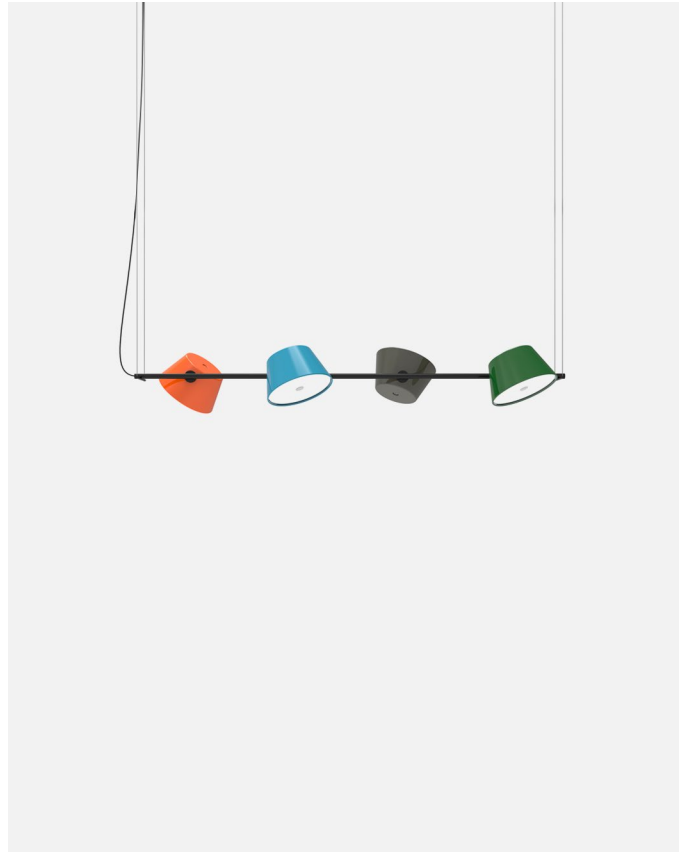

Tam Tam 4

Code
Structure
A633-017

Finish
● Black (RAL 9011)

Shades
A633-011 39 ● Black (RAL 9011)
A633-011 35 ● Off-white (RAL 1013)
A633-011 46 ● Orange (RAL 2000)
A633-011 47 ● Brown Grey (RAL 7013)
A633-011 45 ● Green (RAL 6025)
A633-011 37 ● Sand (RAL 7032)
A633-011 48 ● Blue (RAL 5024)

Materials
Shade: Aluminium
Diffuser: Opalescent methacrylate

Product type: Pendant
Light source: 4x E14 LED Standard 5W
Weight: Net 2,4 kg – Gross 5,1 kg
Package: 167 x 18 x 18 cm – 4,4 kg Vol – 0,054 m³
(4x) 24 x 24 x 17 cm – 0,7 kg Vol – 0,009 m³

CE

ERC

UK
CA

Cable length: 3 m
Wire installation: Hardwired
Color cord: Black
Canopy color: Black

Tam Tam 6

Code
Structure
A633-018

Finish
● Black (RAL 9011)

Shades
A633-011 39 ● Black (RAL 9011)
A633-011 35 ● Off-white (RAL 1013)
A633-011 46 ● Orange (RAL 2000)
A633-011 47 ● Brown Grey (RAL 7013)
A633-011 45 ● Green (RAL 6025)
A633-011 37 ● Sand (RAL 7032)
A633-011 48 ● Blue (RAL 5024)

Materials
Shade: Aluminium
Diffuser: Opalescent methacrylate

Product type: Pendant
Light source: 6x E14 LED Standard 5W
Weight: Net 3 kg – Gross 6,4 kg
Package: 225 x 18 x 18 cm – 5,7 kg Vol – 0,072 m³
(6x) 24 x 24 x 17 cm – 0,7 kg Vol – 0,009 m³

CE

ERC

UK
CA

Cable length: 3 m
Wire installation: Hardwired
Color cord: Black
Canopy color: Black