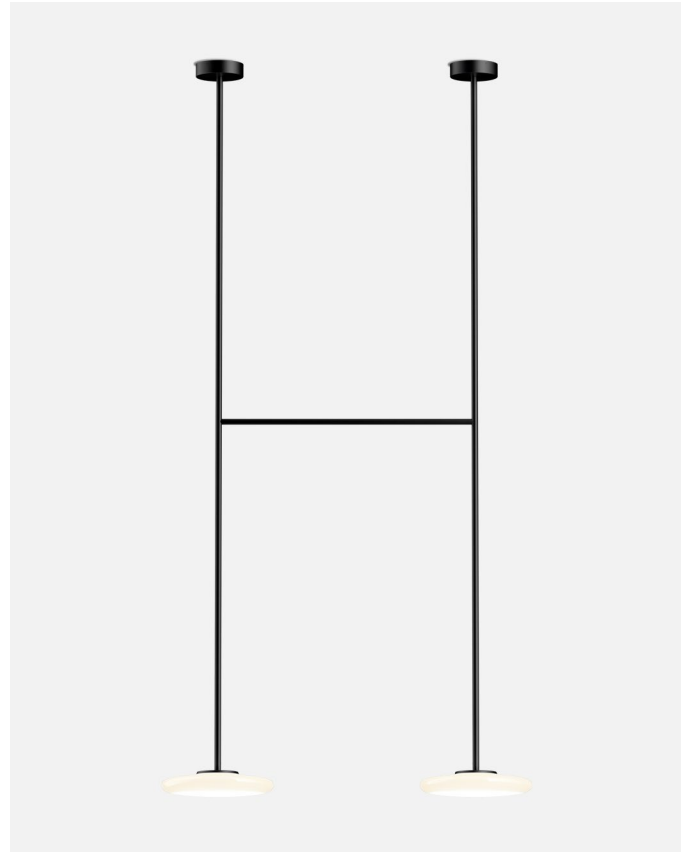

Ihana x2 200

Code	Finish	Dimming	CCT
A709-007-39-27K	● Opal	Triac	27K
A709-008-39-18/30K	● Opal	Triac	DTW 18K-30K

Materials	Dimmable: Yes
Structure: Steel	Integrated dimmer: No
Shade: Opal blown glass	Dimming protocols: Phase cut (Triac)
	Dim to warm from 1800K to 3000K. (Triac)

Product type: Pendant / Ceiling
Light source: LED SMD 700mA 16,4W 2700K CRI90 1826lm
Luminaire: 220 - 240 VAC TRIAC 19,78W 994lm
Light source DTW: LED COB 350mA 12W 1800-3000K CRI90 1272lm
Luminaire DTW: 220 - 240 VAC TRIAC 15,2W
Weight: Net 6,7 kg – Gross 9,7 kg
Package: (2x) 21 x 42 x 42 cm – 3 kg Vol – 0,04 m³
18 x 18 x 225 cm – 6,7 kg Vol – 0,07 m³
Product notes: DALI upon request
LED included

Dimmable

CE

ERC

UK
CA

Wire installation: Hardwired
Canopy color: Black

Ihana x3 80 NEW

Code	Finish	Dimming	CCT
A709-056-39-27K	● Opal	Triac	27K
A709-013-39-18/30K	● Opal	Triac	DTW 18K-30K

Materials	Dimmable: Yes
Structure: Steel	Integrated dimmer: No
Shade: Opal blown glass	Dimming protocols: Phase cut (Triac)
	Dim to warm from 1800K to 3000K. (Triac)

Product type: Pendant / Ceiling
Light source: LED SMD 700mA 24,6W 2700K CRI90 2739lm
Luminaire: 220 - 240 VAC TRIAC 29,67W 1491lm
Light source DTW: LED COB 350mA 18W 1800-3000K CRI90 1908lm
Luminaire DTW: 220 - 240 VAC TRIAC 22,8W
Weight: Net 6,8 kg – Gross 9,5 kg
Package: (3x) 21 x 42 x 42 cm – 3 kg Vol – 0,04 m³
24 x 14 x 114 cm – 3,7 kg Vol – 0,04 m³
24 x 14 x 114 cm – 2,8 kg Vol – 0,04 m³
Product notes: DALI upon request
LED included

Dimmable

CE

ERC

UK
CA

Wire installation: Hardwired
Canopy color: Black