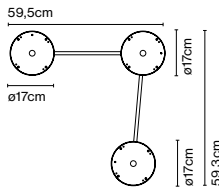

Accessory C3 Djembé 42

Code A681-018
Finish ● Black (RAL 9005)

Materials
Structure: Painted iron

Product type: Accessory
Weight: Net 1,6 kg – Gross 2 kg
Package: 64 x 40 x 9 cm - 2 kg – VOL - 0,02 m³
Product notes: Accessory to combine 3 Djembé 42 models for a single junction box.