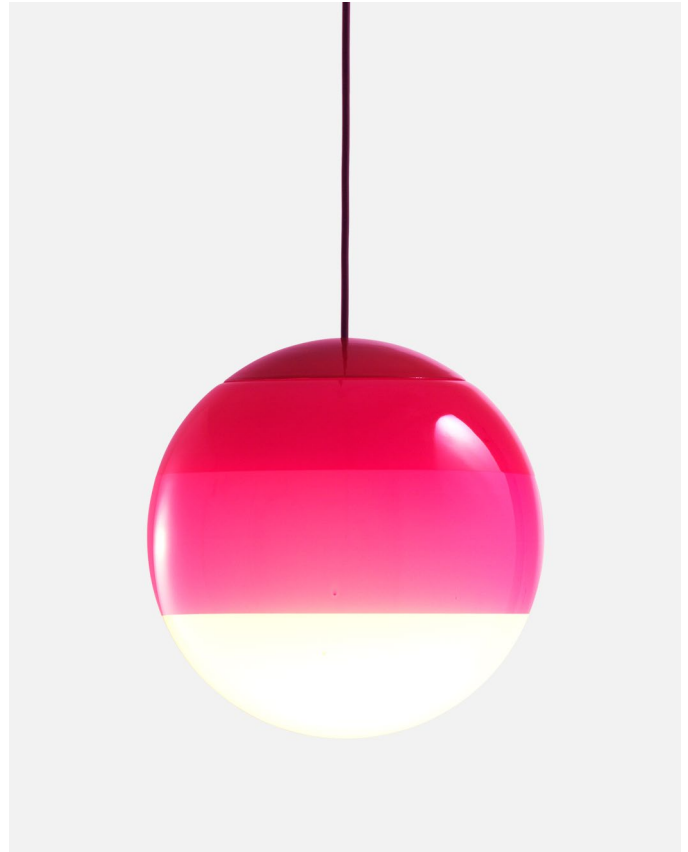

Dipping Light 20

Code	Finish
A691-260	● White
A691-261	● Blue
A691-262	● Green
A691-263	● Amber
A691-264	● Pink

Materials
Diffuser: Brilliant white blown glass globe with layered paint
Cover: Polycarbonate
Canopy: Metal

Dimmable: Yes
Integrated dimmer: No
Dimming protocols: Phase cut (Triac)

Product type: Pendant
Light source: LED SMD 350mA 4,05W 2700K CRI90 463lm
Luminaire: 220 - 240 VAC TRIAC 5,72W 231lm
Weight: Net 1,3 kg – Gross 1,9 kg
Package: 33 x 26 x 26 cm – 1,9 kg Vol – 0,02 m³
LED included

Dimmable

CE

EAC

UK
CA

Cable length: 2 m
Wire installation: Hardwired
Color cord: Black
Canopy color: Black - Entry points: 1

Dipping Light 20 - 24V

Code	Finish
A691-270	● White
A691-271	● Blue
A691-272	● Green
A691-273	● Amber
A691-274	● Pink

Materials
Diffuser: Brilliant white blown glass globe with layered paint
Cover: Polycarbonate

Dimmable: Yes
Integrated dimmer: No
Dimming protocols: It depends on the purchased power supply.
Phase cut (Triac)
DALI

Product type: Pendant
Light source: LED SMD 24Vdc 5W 2700K CRI90 495lm
Luminaire: (Power supply not included) 231lm
Weight: Net 1,06 kg – Gross 1,7 kg
Package: 36 x 26 x 26 cm – 1,7 kg Vol – 0,02 m³
Product notes: Use with Cluster page 41.
1 pc. hook accessory included
LED included

Dimmable

CE

EAC

UK
CA