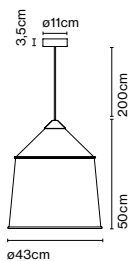

Jaima 43 IP65

Code	Finish
A683-013	● Blue
A683-014	● Beige
A683-015	● Grey
A683-016	● Green

Materials
Shade: Textilene, inner part in white

Dimmable: Yes
Integrated dimmer: No
Dimming protocols: Phase cut (Triac)

Product type: Pendant
Light source: LED COB 230 VAC 15W 2700K CRI90 1022lm
Luminaire: 230 VAC TRIAC 15W 528lm
Weight: Net 1,8 kg – Gross 3,7 kg
Package: 44 x 45 x 39 cm – 3,7 kg Vol – 0,08 m³
LED included

Dimmable

CE

IP65

UK

ERC