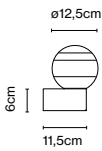

Dipping Light A1-13

Code	Finish
A691-200	White - Brushed Brass
A691-201	White - Graphite
A691-202	Blue - Brushed Brass
A691-203	Blue - Graphite
A691-204	Green - Brushed Brass
A691-205	Green - Graphite
A691-206	Amber - Brushed Brass
A691-207	Amber - Graphite
A691-208	Pink - Brushed Brass
A691-209	Pink - Graphite

Materials: Body: Metal
Diffuser: Brilliant white blown glass globe with layered paint

Dimmable: Yes
Integrated dimmer: No
Dimming protocols: Phase cut (Triac)

Product type: Wall
Light source: LED COB 500mA 5,68W 2700K CRI90 645lm
Luminaire: 220 - 240 VAC TRIAC 9,3W
Weight: Net 0,9 kg – Gross 1,5 kg
Package: 18 x 18 x 28 cm – 1,5 kg Vol – 0,001 m³
LED included

Wire installation: Hardwired