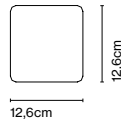

Lid

Code   Finish
A646-005   ● White (RAL 9003)
A646-022   ● Brown (RAL 8019)
A646-023   ● Rust brown
A646-007   ● Dark iroko
A646-009   ● Stone-like

Materials
Structure: Injected aluminium
Lids: Metal, wood, stone-like

Product type: Accessory