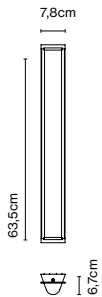

Manhattan LED 63.5

Code A2005-030   Finish ● Chrome

Materials   Dimmable: No
Structure: Aluminium
Diffuser: silk-screened polycarbonate

Product type: Wall
Light source: LED SMD 350mA 15,6W 2700K CRI80 2608lm
Luminaire: 220 - 240 VAC 19,15W
Weight: Net 1,2 kg – Gross 1,4 kg
Package: 67 x 11 x 9 cm – 1,4 kg Vol – 0,01 m³
Product notes: 3000K available upon request
LED included