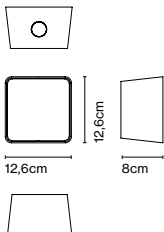

Lab 1 2020

Code A646-090

Finish
● Graphite grey (RAL 7024)

Materials
Structure: Injected aluminium
Lids: Metal, wood, stone-like

Dimmable: No

Product type: Wall
Light source: LED SMD 24Vdc 3,7W 2700K CRI90 189lm
Luminaire: 100 - 240 VAC 4,3W 304lm
Weight: Net 0,87 kg – Gross 1 kg
Package: 16 x 15 x 14 cm – 1 kg Vol – 0,003 m³
Product notes: Lid to be ordered separately.

CE

UK
CA

ERC

IP65