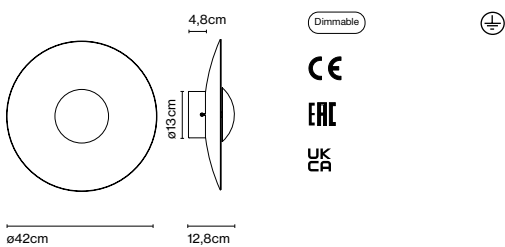

Materials
 Diffuser: Pressed wood or brushed aluminium
 Dissipater: Aluminium
 Canopy: Metal

Dimmable: Yes
 Integrated dimmer: No
 Dimming protocols: Phase cut (Triac)

Product type: Wall / Ceiling
 Light source: LED SMD 700mA 16,28W 2700K CRI90 1873lm
 Luminaire: 180 - 295 VAC TRIAC 19,71W 698lm
 Weight: Net 1,9 kg – Gross 3,5 kg
 Package: 57 x 53 x 17 cm – 3,5 kg Vol – 0,051 m³
 LED included