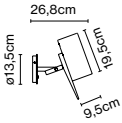

Scantling A

Code
A626-007
A626-021

Finish
● White (RAL 9001)
● Black (RAL 9005)

Materials
Structure: Iron
Arm: Oak
Shade: Aluminium

Product type: Wall
Light source: E27 LED Reflector 8W
Weight: Net 0,8 kg – Gross 1,4 kg
Package: 35 x 30 x 18 cm – 1,4 kg Vol – 0,02 m³

CE

ERC

UK
CA

Wire installation: Hardwired
Switch location: Canopy