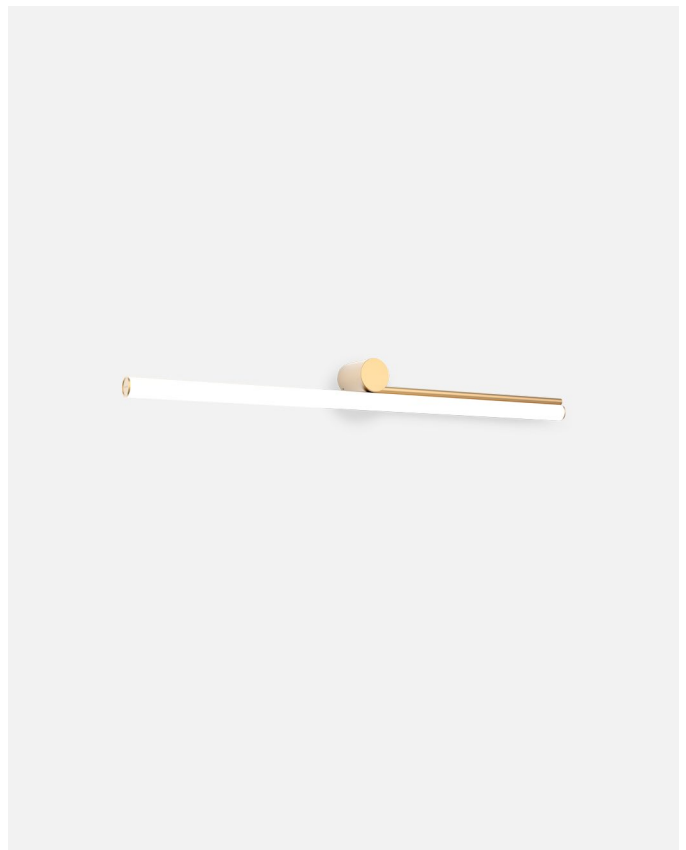

Wire installation: Hardwired / Recessed