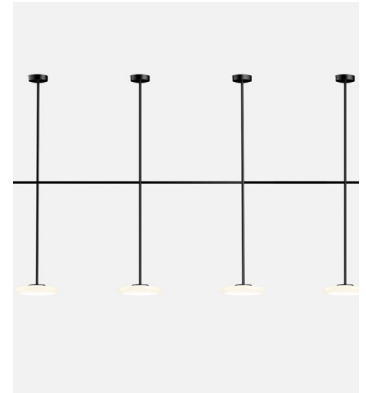

Ihana Customized configuration

Code	Description	Dimming	CCT
Glass (A)			
A709-020-51-27K	● Opal	Triac	27K
A709-021-51-18/30K	● Opal	Triac	DTW 18K-30K

Product notes: Maximum 14 units.

Code	Description	Dimming
Start + End set (B)		
A709-054-39	● Start+End 80cm	Triac
A709-022-39	● Start+End 100cm	Triac
A709-024-39	● Start+End 150cm	Triac
A709-026-39	● Start+End 200cm	Triac
A709-052-39	● Start+End 80cm	Triac - DTW
A709-028-39	● Start+End 100cm	Triac - DTW
A709-030-39	● Start+End 150cm	Triac - DTW
A709-032-39	● Start+End 200cm	Triac - DTW