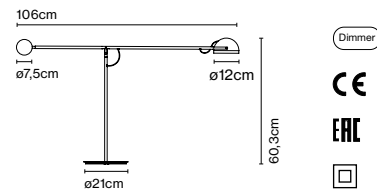

Copérnica M

Code	Finish
A686-001	● Satin Nickel-Golden-White
A686-002	● Satin Nickel-Graphite-White
A686-003	● Satin Nickel-Red-White
A686-004	● Graphite-Golden-Black
A686-005	● Graphite-Satin Nickel-Black
A686-006	● BlackGraphite-Red-Black

Materials: Satin nickel or graphite
Structure: Satin nickel or graphite
Base: Steel
Counterweight: Steel
Diffuser: Aluminium

Dimmable: Yes
Integrated dimmer: Yes
Dimming protocols: 3 positions dimmer

Product type: Table
Light source: LED SMD 24Vdc 4,7W 2700K CRI90 491lm
Luminaire: 85 - 264 VAC 5,94W 416lm
Weight: Net 3,5 kg – Gross 6,1 kg
Package: 114 x 24 x 17 cm – 3,1 kg Vol – 0,046 m³
36 x 36 x 3 cm – 3 kg Vol – 0,004 m³
LED included

Cable length: 2 m
Wire installation: Plug-in
Color cord: Black
Switch location: Tilttable diffuser