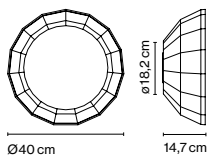

Materials

Shade: Ceramic with the inner part in brilliant white enamel or gold

Product type: Wall

Light source: 2x E27 LED Standard 8W

Weight: Net 3,9 kg – Gross 5,3 kg

Package: 52 x 52 x 29 cm – 5,3 kg Vol – 0,078 m³

CE

ERC

UK

Wire installation: Hardwired