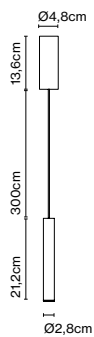

Milana

Code	Finish
A699-001	● Off-white (RAL 1013)
A699-002	● Black (RAL 9005)
A699-013	● Red (RAL 3013)
A699-014	● Beige (RAL 1001)
A699-015	● Grey (RAL 7038)

Materials	Dimmable: Yes
Shade: Aluminium	Integrated dimmer: No
Diffuser: Polycarbonate	Dimming protocols: Phase cut (Triac)

Product type: Pendant
Light source: LED SMD 700mA 8,6W 2700K CRI90 372lm
Luminaire: 220 - 240 VAC TRIAC 8,72W 340lm
Weight: Net 0,52 kg - Gross 0,7 kg
Package: 22,5 x 7 x 4 cm - 0,3 kg Vol - 0,0006 m³
20 x 12 x 8 cm - 0,4 kg Vol - 0,0006 m³
Product notes: DALI upon request