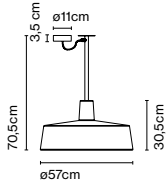

Soho C Fixed Stem LED

Code	Finish
A631-163	● White
A631-164	● Stone grey
A631-165	● Black

Materials
Shade: Rotary moulded polyethylene
Diffuser: Methacrylate opal
Structure: Metal with stainless anti-oxidant cataphoresis

Dimmable: Yes
Integrated dimmer: No
Dimming protocols: Phase cut (Triac)

Product type: Ceiling
Light source: LED SMD 700mA 28,7W 2700K CRI80 3446lm
Luminaire: 180 - 295 VAC TRIAC 32,89W 2086lm
Weight: Net 7,6 kg – Gross 9,2 kg
Package: 60 x 60 x 35 cm – 9,2 kg Vol – 0,13 m³
Product notes: 3000K available upon request
LED included

Dimmable

IP44

CE

ERC

UK

Wire installation: Hardwired
Canopy color: Black