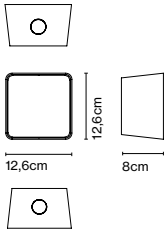

Lab 2 2020

Code A646-091   Finish ● Graphite grey (RAL 7024)

Materials   Dimmable: No
Structure: Injected aluminium
Lids: Metal, wood, stone-like

Product type: Wall
Light source: LED SMD 24Vdc 7,4W 2700K CRI90 378lm
Luminaire: 100 - 240 VAC 8,47W 322lm
Weight: Net 0,87 kg – Gross 1 kg
Package: 16 x 15 x 14 cm – 1 kg Vol – 0,003 m³
Product notes: Lid to be ordered separately.