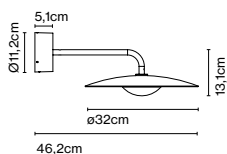

Ginger 32A IP65

Code   Finish
A662-661-31-27K   ● Rust Brown
A662-661-39-27K   ● Black-White (RAL 9005-9010)

Materials   Dimmable: Yes
Diffuser: Aluminium   Integrated dimmer: No
Dissipater: Aluminium   Dimming protocols: Phase cut (Triac)

Product type: Wall
Light source: LED SMD 700mA 8,2W 2700K CRI90 913lm
Luminaire: 220 - 240 VAC TRIAC 9W 350lm - Black-White
                                         220 - 240 VAC TRIAC 9W 811lm - Rust Brown
Weight: Net 1,5 kg – Gross 2,8 kg
Package: 52 x 42 x 24 cm – 2,8 kg Vol – 0,05 m³
Product notes: DALI and Casambi upon request
LED included

Dimmable

IP65

CE

ERC

UK
CA

Canopy color: Black