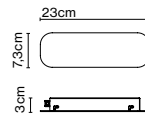

Ambrosia canopy

Code	Finish	Dimming	Class
A666-214-15	● Matt Gold - 20W 24V	Triac	II
A666-214-16	● Black - 20W 24V	Triac	II
A666-216-15	● Matt Gold - 50W 24V	Triac	II
A666-216-16	● Black - 50W 24V	Triac	II
A666-217-15	● Matt Gold - 35W 24V	DALI	I
A666-217-16	● Black - 35W 24V	DALI	I
A666-218-15	● Matt Gold - 60W 24V	DALI	I
A666-218-16	● Black - 60W 24V	DALI	I