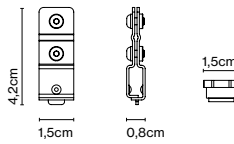

Wire installation: Hardwired

Garland accessory

Code Finish
 A628-074 ● Stainless steel

Product type: Accessory

Canopy IP65

Code Finish
 A628-075-39 ● Black

Product type: Accessory
 Weight: Net 0,2 kg – Gross 0,3 kg
 Package: 16 x 9 x 15 cm - 0,3 kg – VOL - 0,002 m³