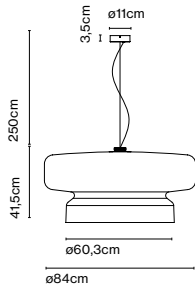

Product type: Pendant

Light source: E27 LED GLOBE (Ø120) 11W 2800K 1055lm

Weight: Net 12,7 kg – Gross 20 kg

Package: 93 x 93 x 53 cm – 20 kg Vol – 0,5 m³

CE

UK
CA

EAC

Cable length: 2,5 m