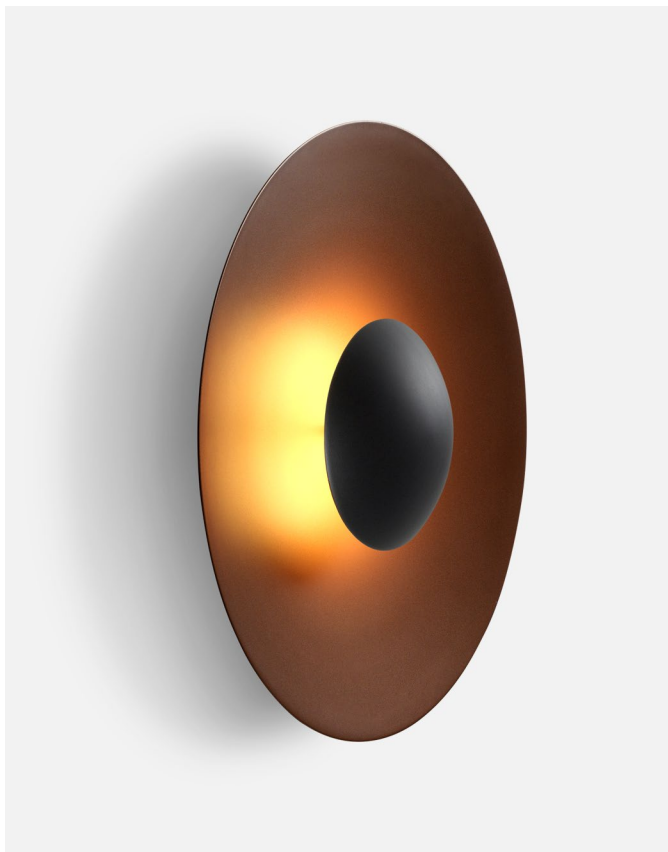

Dimmable

CE

ERC

UK
CA

IP65

Canopy color: Black

Ginger 60C IP65

Code A662-553-31
A662-553-39