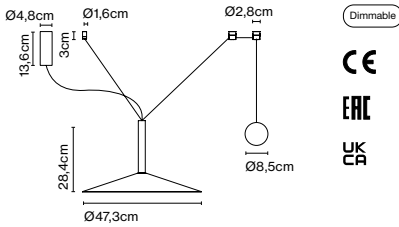

Milana 47 Counterweight

Code	Finish
A699-011	● Off-white (RAL 1013)
A699-012	● Black (RAL 9005)
A699-046	● Red (RAL 3013)
A699-047	● Beige (RAL 1001)
A699-048	● Grey (RAL 7038)

Materials
Shade: Aluminium
Diffuser: Polycarbonate

Dimmable: Yes
Integrated dimmer: No
Dimming protocols: Phase cut (Triac)

Product type: Pendant
Light source: LED SMD 700mA 8,6W 2700K CRI90 372lm
Luminaire: 220 - 240 VAC TRIAC 8,72W 340lm
Weight: Net 2,3 kg – Gross 3,4 kg
Package: 22,5 x 7 x 4 cm – 0,3 kg Vol – 0,0006 m³
20 x 12 x 8 cm – 0,4 kg Vol – 0,0006 m³
12 x 12 x 7 cm – 0,6 kg Vol – 0,001 m³
52,5 x 52,5 x 10 cm – 1,6 kg Vol – 0,028 m³
Product notes: DALI upon request

Cable length: 3 m
Wire installation: Hardwired
Color cord: Black
Canopy color: Black