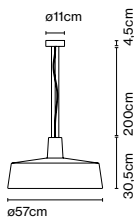

Soho 57 IP44 LED

Code	Finish
A631-166	● White
A631-167	● Stone grey
A631-168	● Black

Materials
Shade: Rotary moulded polyethylene
Diffuser: Methacrylate opal

Dimmable: Yes
Integrated dimmer: No
Dimming protocols: Phase cut (Triac)

Product type: Pendant
Light source: LED SMD 700mA 28,7W 2700K CRI80 3446lm
Luminaire: 180 - 295 VAC TRIAC 32,89W 2086lm
Weight: Net 7 kg – Gross 8,6 kg
Package: 60 x 61 x 36 cm – 8,6 kg Vol – 0,13 m³
Product notes: 3000K available upon request
LED included

Dimmable

CE

IP44

ERC

UK
CA