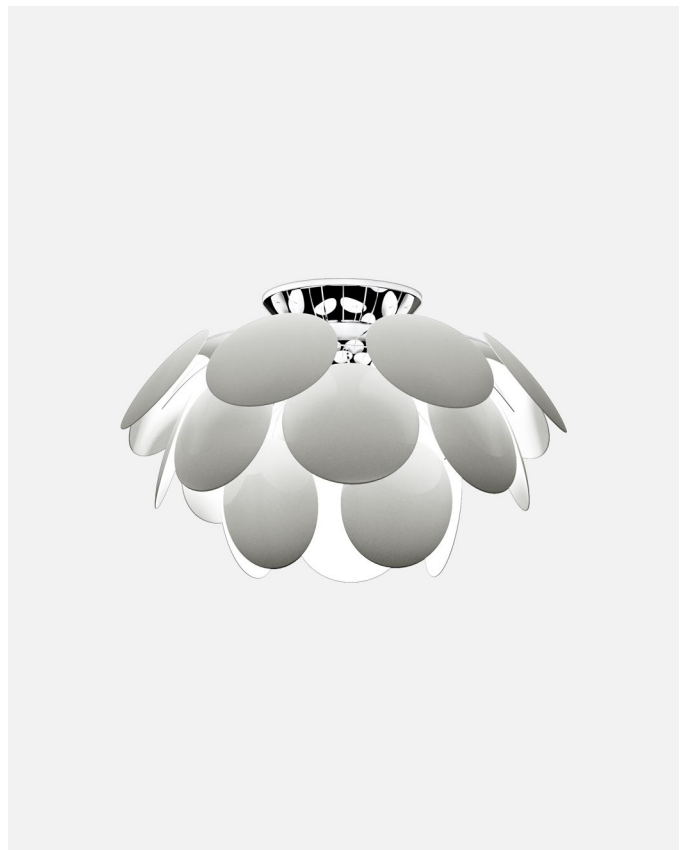

Discocó C68

Code	Finish
A620-123	White (RAL 9003)
A620-125	Matte Grey (RAL 7037)
A620-124	Matte Beige (RAL 1001)
A620-126	Black - Gold (RAL 9004 - Gold)

Materials
Discs: ABS
Semi-sphere: Chromed metal

Product type: Ceiling
Light source: 3x E27 LED Globe (ø120) 14W
Weight: Net 4,2 kg – Gross 7 kg
Package: 109 x 33 x 27 cm - 7 kg – VOL - 0,097 m³

Wire installation: Hardwired