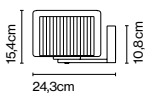

Mercer A

Code   Finish
A89-050   ● Natural cotton ribbon
A89-076   ● Pearl white

Materials
Shade: Textile
Structure: Blown glass
Wal bracket: Chromed iron

Product type: Wall
Light source: E14 LED 5W
Weight: Net 1,35 kg – Gross 2 kg
Package: 33 x 33 x 28 cm – 2 kg Vol – 0,03 m³

Wire installation: Hardwired