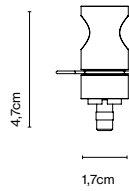

Clip Bar 2

Code A692-004   Finish ● Black

Materials
Structure: Iron

Weight: Net 0,04 kg – Gross 0,07 kg
Package: 8 x 8 x 5 cm - 0,07 kg – VOL - 0,0003 m³
Product notes: Clip for luminaires with one steel cable and with electric cable of Ø4mm.: Atlas, Discocó 35, Djembé 42, Ginger 60 metal, Nenúfar, Nolita, Piola, Pleat Box 47, Vetra 20/32.