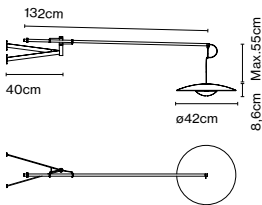

Ginger A XL 42

Code	Finish	Dimmer
Plug-in		
A662-076	● Oak-White	Progressive
A662-077	● Wenge-White	Progressive

Code	Finish	Dimmer
Hardwired		
A662-079	● Oak-White	Triac
A662-080	● Wenge-White	Triac

Code	Finish	Dimmer
RSC (Recessed canopy)		
A662-132	● Oak-White	Triac
A662-133	● Wenge-White	Triac

Materials
Diffuser: Pressed wood
Dissipater: Aluminium
Structure: Metal
Arm: Carbon fiber

Integrated dimmer: Yes (Plug-in version)
Dimmer Type: Foot-operated progressive in-line dimmer
Dimming protocols: Phase cut (Triac)

Product type: Wall
Light source: LED SMD 700mA 16,28W 2700K CRI90 1873lm
Luminaire: 85 - 264 VAC 11W 698lm
Weight: Net 3,4 kg – Gross 5,7 kg
Package: 60 x 60 x 22 cm – 5 kg Vol – 0,079 m³
138 x 5 x 5 cm – 0,7 kg Vol – 0,003 m³

LED included