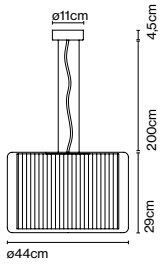

Mercer 44

Code   Finish
A89-012   ● Natural cotton ribbon
A89-075   ● Pearl white

Materials
Shade: Textile
Structure: Blown glass

Product type: Pendant
Light source: 2x E27 LED Standard 8W
Weight: Net 7,8 kg – Gross 10 kg
Package: 56 x 56 x 48 cm – 10 kg Vol – 0,15 m³