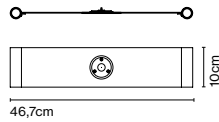

Armrest accessory + magnet

Code A680-007   Finish ● Grey

Materials
Structure: Fabric with metal counterweight

Product type: Accessory
Weight: Net 0,93 kg – Gross 1 kg
Package: 16 x 9 x 15 cm - 1 kg – VOL - 0,002 m³