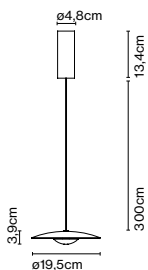

Ginger 20

Code	Finish
A662-180	● Oak-White
A662-181	● Wenge-White
A662-182	● Oak-Oak
A662-183	● Wenge-Wenge
A662-340	● Brushed brass-Brushed brass
A662-341	● Brushed brass-White
A662-342	● Black-White

Materials: Pressed wood or brushed aluminium
Diffuser: Aluminium
Dissipater: Aluminium

Dimmable: Yes
Integrated dimmer: No
Dimming protocols: Phase cut (Triac)

Product type: Pendant
Light source: LED SMD 350mA 4,05W 2700K CRI90 463lm
Luminaire: 220 - 240 VAC TRIAC 5,72W 16lm
Weight: Net 0,6 kg – Gross 0,8 kg
Package: 23 x 21 x 10 cm – 0,8 kg Vol – 0,01 m³

Dimmable

CE

ERC

UK

□

Cable length: 3 m
Wire installation: Hardwired
Color cord: Black
Canopy color: Black