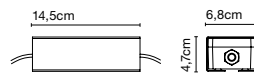

Finish
● Black

Materials
Case: ABS
Trim: Aluminium

Product type: Accessory
85 - 240 VAC max. 50W
Weight: Net 2 kg – Gross 3 kg
Package: 20 x 12 x 8 cm - 3 kg – VOL - 0,002 m³
Product notes: Bluetooth smart wireless trailing edge dimmer that adjusts light intensity or switches the lamp ON/OFF. Available in Android or iOS with the app Casambi.