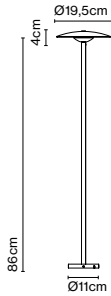

Ginger B 20/86

Code
A662-544-31
A662-544-39

Finish
● Rust Brown-White
● Black-White (RAL 9005-9010)

Materials
Diffuser: Aluminium
Structure: Aluminium

Dimmable: Yes
Integrated dimmer: No
Dimming protocols: It depends on the purchased power supply.
Phase cut (Triac)
DALI

Product type: Bollard
Light source: LED SMD 24Vdc 5W 2700K CRI90 495lm
Luminaire: (Power supply not included) 161lm
Weight: Net 1 kg – Gross 1,6 kg
Package: 25 x 23 x 12 cm – 0,7 kg Vol – 0,007 m³
15 x 13 x 98,5 cm – 0,9 kg Vol – 0,02 m³
Product notes: 24V remote power supply to be ordered separately.
LED included

Dimmable

CE

IP65

ERC

UK
CA