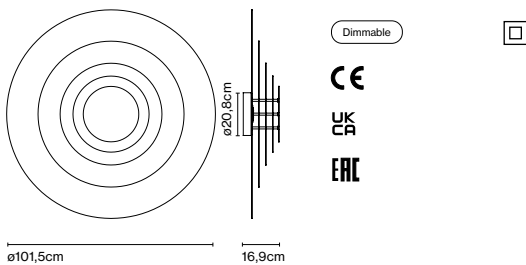

Dimmable: Yes
Integrated dimmer: No
Dimming protocols: Phase cut (Triac)

Product type: Wall / Ceiling
Light source: LED SMD 700mA 8,2W 2700K CRI90 913lm
Luminaire: 220 - 240 VAC TRIAC 9W
Weight: Net 8 kg – Gross 12 kg
Package: 107 x 107 x 23 cm – 12 kg Vol – 0,26 m³
LED included

Dimmable: Yes
Integrated dimmer: No
Dimming protocols: Phase cut (Triac)

Product type: Wall / Ceiling
Light source: LED SMD 700mA 8,2W 2700K CRI90 913lm
Luminaire: 220 - 240 VAC TRIAC 9W
Weight: Net 11 kg – Gross 17 kg
Package: 107 x 107 x 23 cm – 17 kg Vol – 0,26 m³
LED included