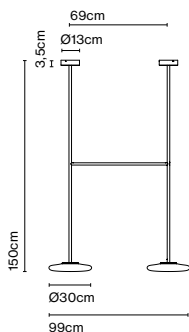

Ihana x2 150

Code	Finish	Dimming	CCT
A709-009-39-27K	● Opal	Triac	27K
A709-010-39-18/30K	● Opal	Triac	DTW 18K-30K

Materials
Structure: Steel
Shade: Opal blown glass

Dimmable: Yes
Integrated dimmer: No
Dimming protocols: Phase cut (Triac)
Dim to warm from 1800K to 3000K. (Triac)

Product type: Pendant / Ceiling
Light source: LED SMD 700mA 16,4W 2700K CRI90 1826lm
Luminaire: 220 - 240 VAC TRIAC 19,78W 994lm
Light source DTW: LED COB 350mA 12W 1800-3000K CRI90 1272lm
Luminaire DTW: 220 - 240 VAC TRIAC 15,2W
Weight: Net 5,1 kg – Gross 8,2 kg
Package: (2x) 21 x 42 x 42 cm – 3 kg Vol – 0,04 m³
18 x 18 x 167 cm – 5,2 kg Vol – 0,05 m³
Product notes: DALI upon request
LED included

Dimmable

UK
CA

CE

ERC

Wire installation: Hardwired
Canopy color: Black