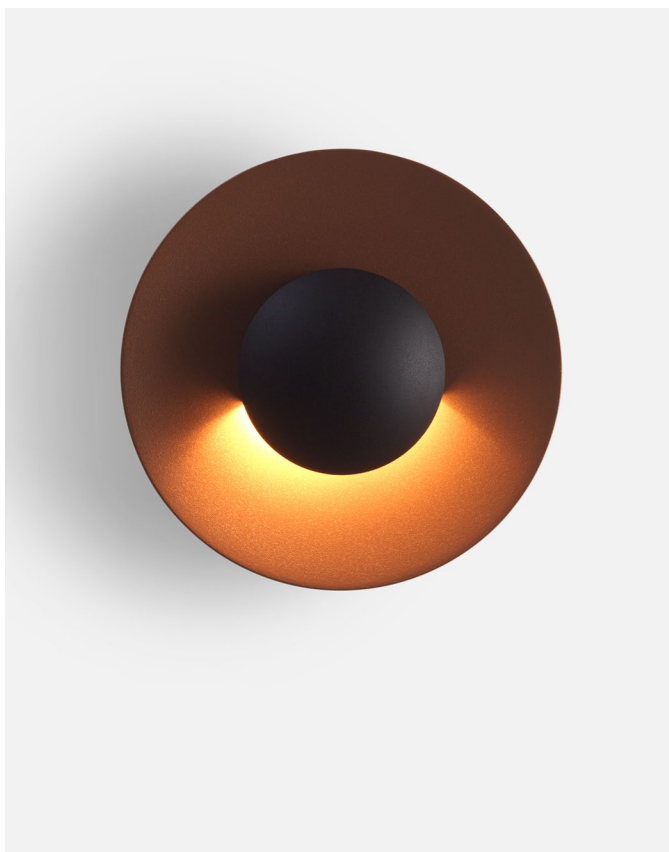

Ginger 15C IP65

Code
A662-549-31
A662-549-39

Finish
● Rust Brown
● Black-White (RAL 9005-9010)

Materials
Diffuser: Aluminium
Dissipater: Aluminium
Structure: Stainless steel

Dimmable: Yes
Integrated dimmer: No
Dimming protocols: It depends on the purchased power supply.
Phase cut (Triac)
DALI

Product type: Wall / Ceiling
Light source: LED SMD 24Vdc 5W 2700K CRI90 495lm
Luminaire: (Power supply not included) 67lm - Black-White
(Power supply not included) 27lm - Rust brown

Weight: Net 0,4 kg – Gross 0,5 kg
Package: 24 x 21 x 10 cm – 0,5 kg Vol – 0,01 m³
Product notes: 24V remote power supply to be ordered separately.
LED included

Dimmable

CE

EAC

UK

IP65