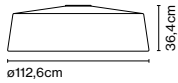

Soho C 112 LED

Code	Finish
A631-109	● White
A631-110	● Stone grey
A631-111	● Black

Materials
Shade: Rotary moulded polyethylene
Diffuser: Methacrylate opal

Dimmable: Yes
Integrated dimmer: No
Dimming protocols: DALI / DSI

Product type: Ceiling
Light source: LED SMD 400mA 106,8W 2700K CRI80 17100lm
Luminaire: 220 - 240 VAC DALI 2 118,3W 8836lm
Weight: Net 24,8 kg – Gross 27,6 kg
Package: 116 x 114 x 39 cm – 27,6 kg Vol – 0,53 m³
Product notes: 3000K available upon request
LED included

Wire installation: Hardwired