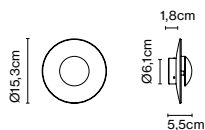

Ginger 15C IP65

Code
A662-549-31
A662-549-39

Finish
● Rust Brown
● Black-White (RAL 9005-9010)

Materials
Diffuser: Aluminium
Dissipater: Aluminium
Structure: Stainless steel

Dimmable: Yes
Integrated dimmer: No
Dimming protocols: It depends on the purchased power supply.
Phase cut (Triac)
DALI

Product type: Wall / Ceiling
Light source: LED SMD 24Vdc 5W 2700K CRI90 495lm
Luminaire: (Power supply not included) 67lm - Black-White
(Power supply not included) 27lm - Rust brown

Weight: Net 0,4 kg – Gross 0,5 kg
Package: 24 x 21 x 10 cm – 0,5 kg Vol – 0,01 m³
Product notes: 24V remote power supply to be ordered separately.
LED included

Dimmable

CE

EAC

UK

IP65