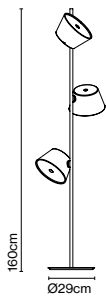

Tam Tam P3

Code Finish
Stem
A633-021 ● Black (RAL 9011)

Shade
A633-011 39 ● Black (RAL 9011)
A633-011 35 ● Off-white (RAL 1013)
A633-011 46 ● Orange (RAL 2000)
A633-011 47 ● Brown Grey (RAL 7013)
A633-011 45 ● Green (RAL 6025)
A633-011 37 ● Sand (RAL 7032)
A633-011 48 ● Blue (RAL 5024)

Materials
Shade: Aluminium
Diffuser: Opalescent methacrylate
Structure: Metal

Product type: Floor
Light source: 3x E14 LED Standard 5W
Weight: Net 7 kg – Gross 10 kg
Package: 168 x 18 x 18 cm – 4 kg Vol – 0,008 m³
33 x 33 x 3 cm – 3 kg Vol – 0,003 m³
(3x) 24 x 24 x 16 cm – 1 kg Vol – 0,009 m³