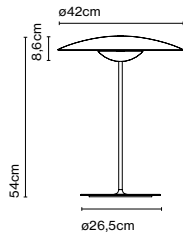

Ginger M

Code Finish
A662-068 Oak-White
A662-069 Wenge-White

Materials Integrated dimmer: Yes
Diffuser and base: Pressed wood Dimmer Type: Progressive from 0 to 100
Dissipater: Aluminium
Stem: Aluminium

Product type: Table
Light source: LED SMD 700mA 16,28W 2700K CRI90 1873lm
Luminaire: 85 - 264 VAC 16,85W 698lm
Weight: Net 3,4 kg – Gross 5,6 kg
Package: 61 x 61 x 22 cm – 5,6 kg Vol – 0,08 m³
LED included

Dimmer

CE

ERC

Cable length: 2 m
Wire installation: Plug-in
Color cord: Black
Switch location: In-line