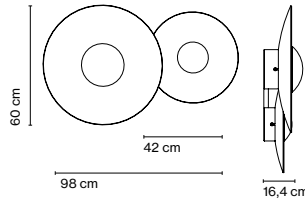

Canopy color: Black
Wire installation: Hardwired