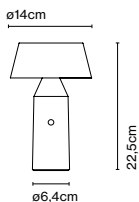

Bicoca

Code	Finish
A680-055	● Off-white (RAL 9001)
A680-056	● Anthracite (RAL 7026)
A680-057	● Red wine (RAL 3005)
A680-058	● Yellow (RAL 1032)
A680-059	● Light blue (PANTONE 7542C)
A680-060	● Pale pink (PANTONE 5015C)

Materials	Dimmable: Yes
Shade: Color Polycarbonate	Integrated dimmer: Yes
Body: Color Polycarbonate	Dimmer Type: 3 positions dimmer
Diffuser: Opal Polycarbonate	

Product type: Table / Portable
Light source: LED SMD 1A 3,5W 2700K CRI90 398lm
Luminaire: in 5 Vdc 1,5A 241lm
Weight: Net 0,46 kg – Gross 1,2 kg
Package: Ø16 x 30 cm – 1,2 kg Vol – 0,006 m³ (1U)
51 x 30 x 34 cm – 6,8 kg Vol – 0,05 m³ (6U)
Product notes: Multiple order of 6 units
Charging cable included (USB to USB-C). Power adapter not included.
LED included