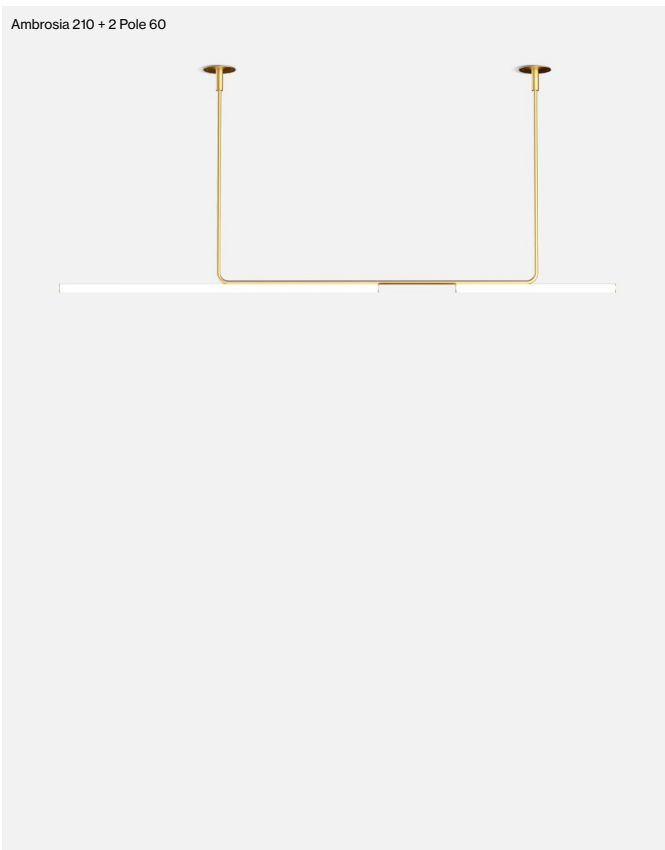

Ambrosia 180

Code	Finish	CCT
A704-002-15-22K	● Matt Gold	22K
A704-002-15-27K	● Matt Gold	27K
A704-002-15-30K	● Matt Gold	30K
A704-002-16-22K	● Black	22K
A704-002-16-27K	● Black	27K
A704-002-16-30K	● Black	30K

Materials
Structure: Aluminium
Diffuser: Methacrylate
Canopy: Aluminium / Steel

Dimmable: Yes
Integrated dimmer: No
Dimming protocols: It depends on the purchased power supply.

Product type: Pendant / Ceiling

Light source Ambrosia 22K: LED SMD 24Vdc 28,8W 2200K CRI80 3174lm
Luminaire Ambrosia 22K: (Power supply not included) 2823lm

Light source Ambrosia 27K: LED SMD 24Vdc 28,8W 2700K CRI90 3042lm
Luminaire Ambrosia 27K: (Power supply not included) 2833lm

Light source Ambrosia 30K: LED SMD 24Vdc 28,8W 3000K CRI90 3384lm
Luminaire Ambrosia 30K: (Power supply not included) 2886lm

Weight: 3,1 kg – Gross 3,6 kg

Package: 29 x 10 x 135 cm - 2 kg – VOL - 0,04 m³

8 x 8 x 188 cm - 1,6 kg – VOL - 0,01 m³

Product notes: 24V remote power supply to be ordered separately.
LED included

(1) The height can be increased by means of the 40 or 60 cm poles (max. 3 units.) They can be combined..

Wire installation: Hardwired / Recessed

Ambrosia 210

Code	Finish	CCT
A704-003-15-22K	● Matt Gold	22K
A704-003-15-27K	● Matt Gold	27K
A704-003-15-30K	● Matt Gold	30K
A704-003-16-22K	● Black	22K
A704-003-16-27K	● Black	27K
A704-003-16-30K	● Black	30K

Materials
Structure: Aluminium
Diffuser: Methacrylate
Canopy: Aluminium / Steel

Dimmable: Yes
Integrated dimmer: No
Dimming protocols: It depends on the purchased power supply.

Product type: Pendant / Ceiling

Light source Ambrosia 22K: LED SMD 24Vdc 28,8W 2200K CRI80 3174lm
Luminaire Ambrosia 22K: (Power supply not included) 2802lm