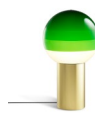

49 Dipping Light