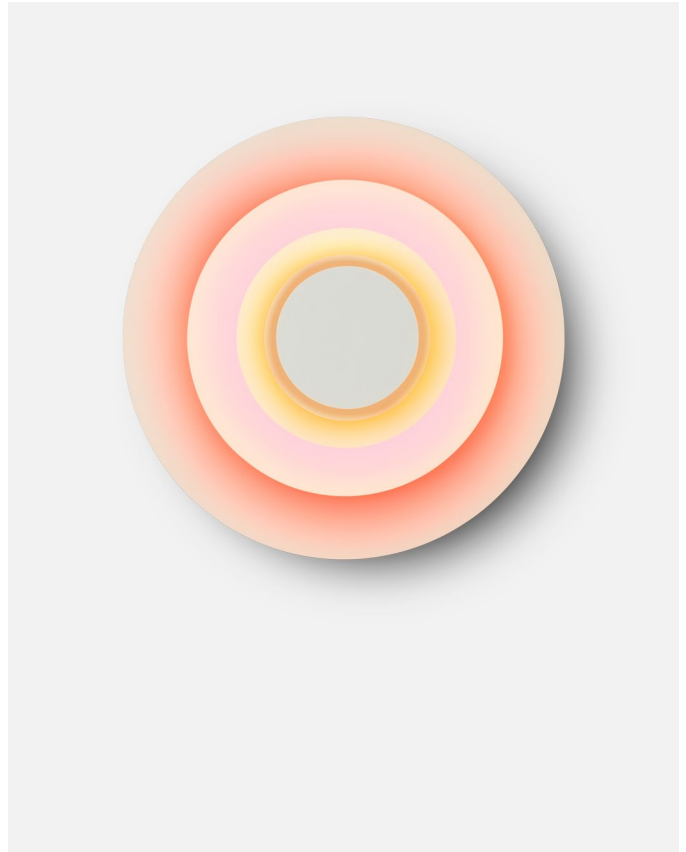

Concentric M

Code	Finish
A678-004	● Corona (Fluor colors)
A678-005	● Minor (Cold colors)
A678-006	● Major (Warm colors)

Materials
Structure: Lacquered white metal,
backed with colored vinyl.

Dimmable: Yes
Integrated dimmer: No
Dimming protocols: Phase cut (Triac)

Product type: Wall / Ceiling
Light source: LED SMD 700mA 8,2W 2700K CRI90 913lm
Luminaire: 220 - 240 VAC TRIAC 9W
Weight: Net 8 kg – Gross 12 kg
Package: 107 x 107 x 23 cm – 12 kg Vol – 0,26 m³
LED included

Wire installation: Hardwired

Concentric L

Code	Finish
A678-007	● Corona (Fluor colors)
A678-008	● Minor (Cold colors)
A678-009	● Major (Warm colors)

Materials
Structure: Lacquered white metal,
backed with colored vinyl.

Dimmable: Yes
Integrated dimmer: No
Dimming protocols: Phase cut (Triac)

Product type: Wall / Ceiling
Light source: LED SMD 700mA 8,2W 2700K CRI90 913lm
Luminaire: 220 - 240 VAC TRIAC 9W
Weight: Net 11 kg – Gross 17 kg
Package: 107 x 107 x 23 cm – 17 kg Vol – 0,26 m³
LED included

Wire installation: Hardwired