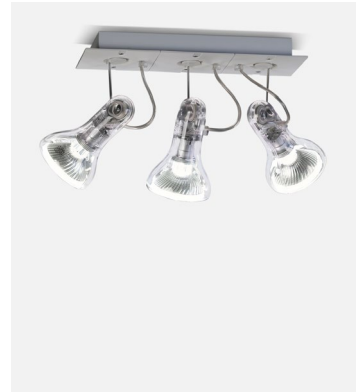

Base Atlas 3

Code A34-027   Finish
○ White

Materials
Structure: White Polyamide

Product type: Accessory
Weight: Net 0,65 kg – Gross 0,9 kg
Package: 45 x 12 x 18 cm - 0,9 kg – VOL - 0,001 m³

Canopy color: White