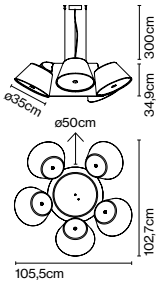

Tam Tam 5

Code	Finish
Central shade	
A633-003 39	● Black (RAL 9011)
A633-003 35	● Off-White (RAL 1013)

Satellite shade	
A633-001 39	● Black (RAL 9011)
A633-001 35	● Off-white (RAL 1013)
A633-001 46	● Orange (RAL 2000)
A633-001 47	● Brown Grey (RAL 7013)
A633-001 45	● Green (RAL 6025)
A633-001 37	● Sand (RAL 7032)
A633-001 48	● Blue (RAL 5024)

Materials
Shade: Aluminium
Diffuser: Opalescent methacrylate

Product type: Pendant
Light source: 13x E27 LED Standard 8W
Weight: Net 4,4 kg – Gross 8,2 kg
Package: 59 x 59 x 38 cm – 6 kg Vol – 0,13 m³
(5x) 42 x 42 x 27 cm – 2,2 kg Vol – 0,05 m³