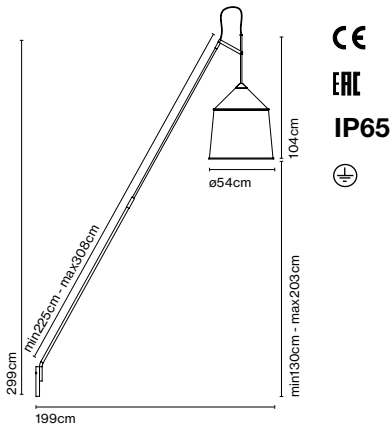

Materials
Shade: Textilene, inner part in white
Structure: Stainless steel
Extensible stem: Carbon fiber

Dimmable: Yes
Integrated dimmer: No
Dimmer Casambi IP65 (optional)

Product type: Floor
Light source: LED COB 230VAC 15W 2700K CRI90 1022lm
Luminaire: 230VAC TRIAC 15W 513lm
Weight: Net 4,7 kg – Gross 12,5 kg
Package: 277 x 48 x 23 cm – 9 kg Vol – 0,3 m³
55 x 55 x 45 cm – 3,5 kg Vol – 0,136 m³
LED included