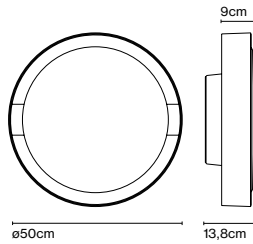

Plaff-on! 50 IP54

Code A628-056
Finish ● Black

Materials
Structure: Aluminium
Shade: Opal blown glass

Product type: Wall / Ceiling
Light source: 4x E27 LED Standard 8W
Weight: Net 6,6 kg – Gross 8,5 kg
Package: 60 x 60 x 25 cm – 8,5 kg Vol – 0,09 m³

CE

ERC

UK
CA

IP54