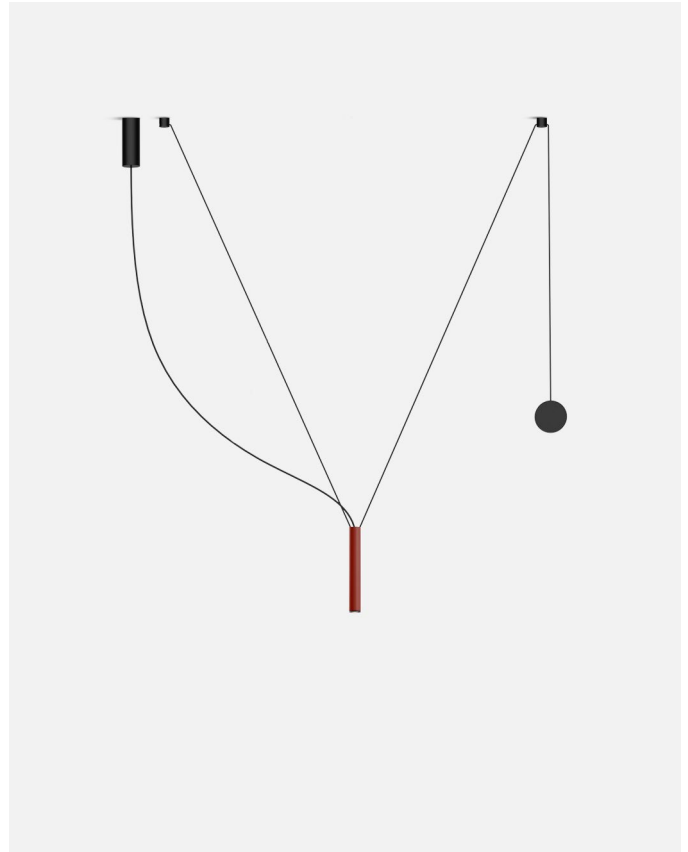

Milana Counterweight

Code	Finish
A699-007	● Off-white (RAL 1013)
A699-008	● Black (RAL 9005)
A699-040	● Red (RAL 3013)
A699-041	● Beige (RAL 1001)
A699-042	● Grey (RAL 7038)

Materials: Shade: Aluminium
Diffuser: Polycarbonate

Dimmable: Yes
Integrated dimmer: No
Dimming protocols: Phase cut (Triac)

Product type: Pendant
Light source: LED SMD 700mA 8,6W 2700K CRI90 372lm
Luminaire: 220 - 240 VAC TRIAC 8,72W 340lm
Weight: Net 1 kg – Gross 1,3 kg
Package: 22,5 x 7 x 4 cm – 0,3 kg Vol – 0,0006 m³
20 x 12 x 8 cm – 0,4 kg Vol – 0,0006 m³
12 x 12 x 7 cm – 0,6 kg Vol – 0,001 m³
Product notes: DALI upon request

Cable length: 3 m
Wire installation: Hardwired
Color cord: Black
Canopy color: Black

Milana 32 Counterweight

Code	Finish
A699-009	● Off-white (RAL 1013)
A699-010	● Black (RAL 9005)
A699-043	● Red (RAL 3013)
A699-044	● Beige (RAL 1001)
A699-045	● Grey (RAL 7038)

Materials: Shade: Aluminium
Diffuser: Polycarbonate

Dimmable: Yes
Integrated dimmer: No
Dimming protocols: Phase cut (Triac)

Product type: Pendant
Light source: LED SMD 700mA 8,6W 2700K CRI90 372lm
Luminaire: 220 - 240 VAC TRIAC 8,72W 340lm
Weight: Net 1,6 kg – Gross 2,4 kg
Package: 22,5 x 7 x 4 cm – 0,3 kg Vol – 0,0006 m³
20 x 12 x 8 cm – 0,4 kg Vol – 0,0006 m³
12 x 12 x 7 cm – 0,6 kg Vol – 0,001 m³
36,5 x 36,5 x 7,5 cm – 0,82 kg Vol – 0,009 m³
Product notes: DALI upon request

Cable length: 3 m
Wire installation: Hardwired
Color cord: Black
Canopy color: Black