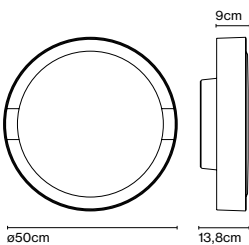

Plaff-on! 50 LED IP54

Code	Finish	Dimming	CCT	Class
A628-057	● Black	Triac	27K	II
A628-058	● Black	DALI	27K	I
A628-066	● Black	Triac	27K - 30K - 40K	II

Materials
Structure: Aluminium
Shade: Opal blown glass

Dimmable: Yes
Integrated dimmer: No
Dimming protocols: Phase cut (Triac)
DALI

Product type: Wall / Ceiling
Light source: LED SMD 700mA 28,4W 2700K CRI90 3318lm
Luminaire: 220 - 240 VAC TRIAC 34W 2172lm
220 - 240 VAC DALI 33,25W 2172lm

Light source: LED SMD 700mA 28,4W 3000K CRI90 3753lm
Luminaire: 220 - 240 VAC TRIAC 34W

Light source: LED SMD 700mA 28,4W 4000K CRI90 3798lm
Luminaire: 220 - 240 VAC TRIAC 34W
Weight: Net 7,2 kg – Gross 8,5 kg
Package: 60 x 60 x 25 cm – 8,5 kg Vol – 0,09 m³
LED included

IP54