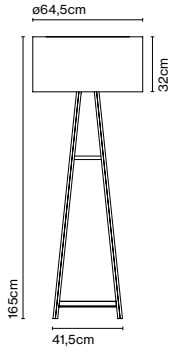

Materials
Base: Steel
Diffuser: Opal blown glass

Dimmable: No

Product type: Table
Light source: LED SMD 24Vdc 6,5W 2700K CRI90 579lm
Luminaire: 100 - 240 VAC 7,2W 157lm
Weight: Net 0,39 kg – Gross 1,22 kg
Package: 22 x 19 x 13 cm – 1,22 kg Vol – 0,005 m³ (1u)
39 x 17 x 45 cm – 5,4 kg Vol – 0,03 m³ (4u)
Product note: Multiple order of 4 units
LED included

Product type: Floor
Light source: 3x E27 LED Standard 8W
Weight: Net 5,02 kg – Gross 10,3 kg
Package: 69 x 69 x 37 cm - 5,3 kg – VOL - 0,18 m³
50 x 13 x 155 cm - 5 kg – VOL - 0,02 m³

Cable length: 2 m
Wire installation: Plug-in
Color cord: Black
Switch location: In-line