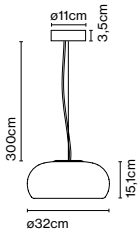

Dimmable

Cable length: 3 m
Wire installation: Hardwired
Color cord: Black
Canopy color: Black

Vetra 43

Code
A689-004
A689-033

Finish
● White
● Amber

Materials
Shade: Blown glass
Dissipater: Aluminium

Dimmable: Yes
Integrated dimmer: No
Dimming protocols: Phase cut (Triac)