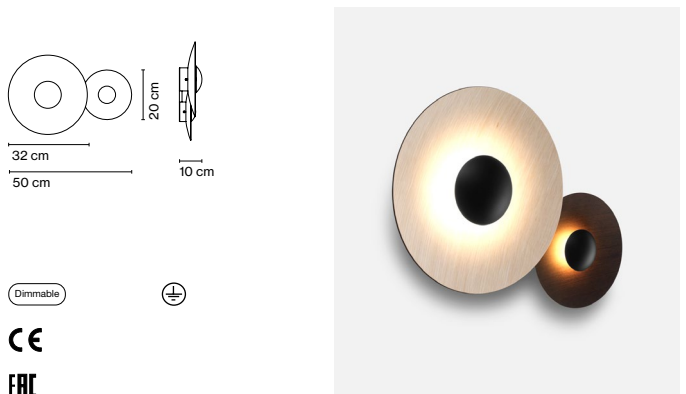

Canopy color: Black
Wire installation: Hardwired

Ginger