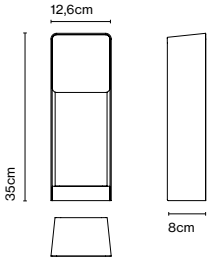

Lab A 35

Code	Finish
A646-060	● White (RAL 7024-9003)
A646-061	● Brown (RAL 7024-8019)
A646-062	● Rust brown
A646-063	● Dark iroko

Materials: Aluminium
Structure: Aluminium
Lids: Metal, wood

Dimmable: Yes
Integrated dimmer: No
Dimming protocols: Phase cut (Triac)

Product type: Wall
Light source: LED SMD 700mA 6,3W 2700K CRI80 590lm
Luminaire: 220 - 240 VAC TRIAC 8,41W 293lm
Weight: Net 1,4 kg – Gross 2,3 kg
Package: 17,5 x 13 x 46 cm – 2,3 kg Vol – 0,01 m³

CE

UK
CA

EAC

IP65