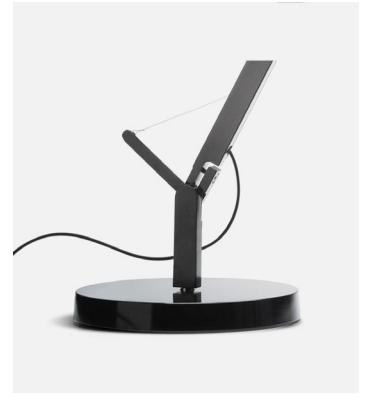

Base

Code A642-003   Finish ● Black (RAL 9005)

Materials
Base: Metal with a polycarbonate cover

Product type: Accessory
Weight: Net 3,9 kg – Gross 4 kg
Package: 24 x 24 x 12 cm - 4 kg – VOL - 0,007 m³