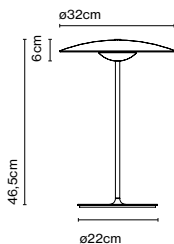

Ginger S

Code	Finish
A662-031	● Oak-White
A662-032	● Wenge-White

Materials
Diffuser and base: Pressed wood
Dissipater: Aluminium
Stem: Aluminium

Integrated dimmer: Yes
Dimmer Type: Progressive from 0 to 100

Product type: Table
Light source: LED SMD 700mA 8,2W 2700K CRI90 913lm
Luminaire: 85 - 264 VAC 10,56W 350lm
Weight: Net 2,6 kg – Gross 4,5 kg
Package: 58 x 53 x 17 cm – 4,5 kg Vol – 0,05 m³
LED included

Cable length: 2 m
Wire installation: Plug-in
Color cord: Black
Switch location: In-line