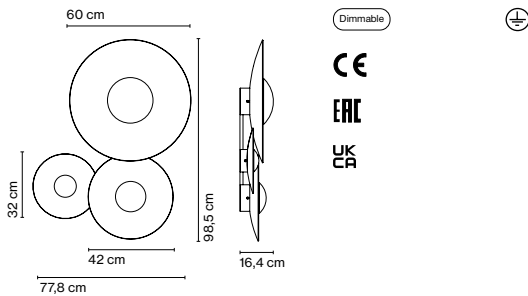

Product type: Wall / Ceiling
Light source: LED SMD 700mA 47W 2700K CRI90 5719lm
Luminaire: 180 - 295 VAC TRIAC 55,2W 2213lm
Weight: Net 11,8 kg – Gross 13,5 kg
Package: 57 x 53 x 17 cm – 3 kg Vol – 0,051 m³
          57 x 53 x 17 cm – 3,5 kg Vol – 0,051 m³
          67 x 67 x 22 cm – 5 kg Vol – 0,098 m³
          63 x 62 x 7 cm – 3 kg Vol – 0,027 m³
Product notes: Accessory to combine Ginger models 32 C, 42 C, and 60 C for a single junction box.