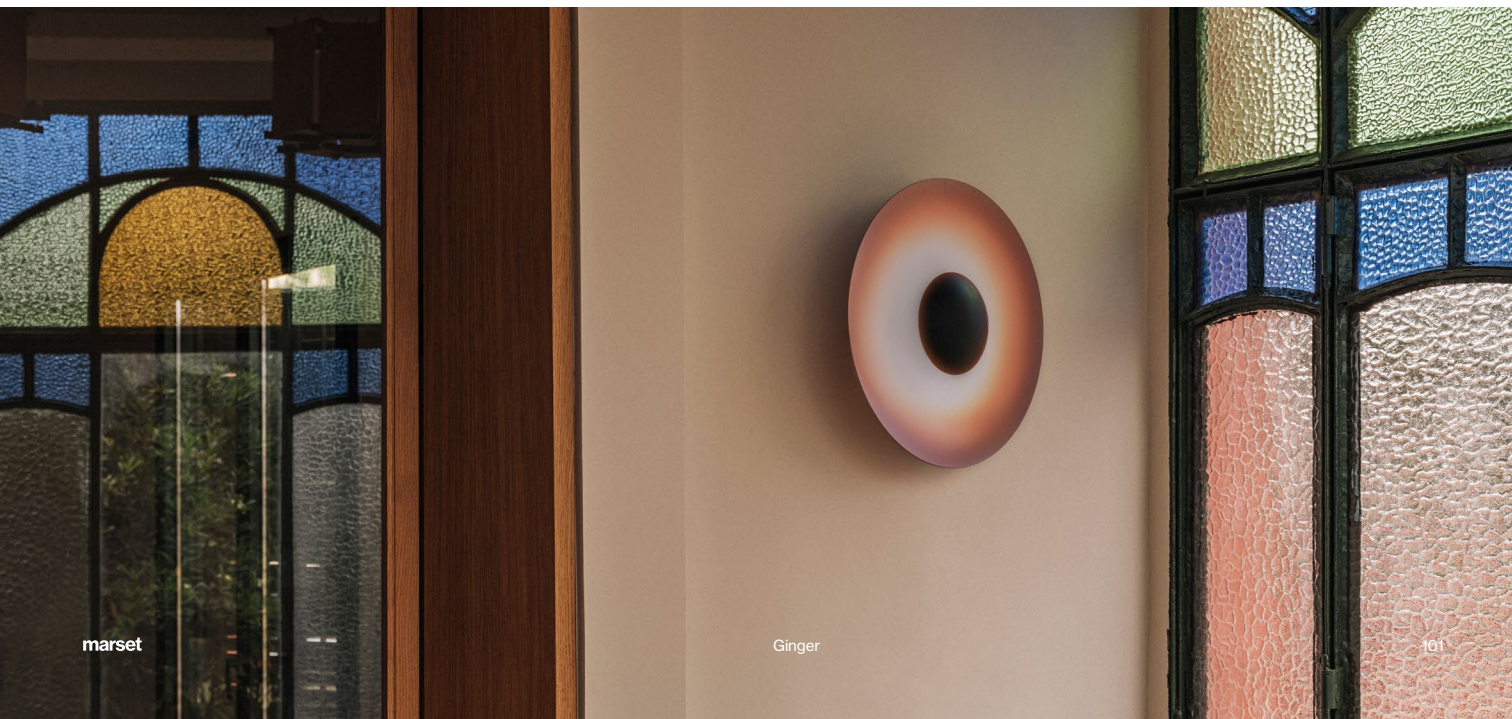

Ginger Outdoor, Joan Gaspar

The Ginger collection is moving outdoors, with wall sconces that can be installed individually or in a cluster, a new 15 cm sconce –perfect for passageways and small outdoor areas–, a lamppost, small floor lamps and a new wall version with an arm.