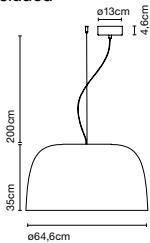

Djembé 65.35

Code	Finish	Dimming	Class
A681-268	White (RAL 1013)	Triac	II
A681-269	Grey (RAL 7022)	Triac	II
A681-270	Red (RAL 3011)	Triac	II
A681-271	Sky Blue (PANTONE 7542C)	Triac	II
A681-272	White (RAL 1013)	DALI	I
A681-273	Grey (RAL 7022)	DALI	I
A681-274	Red (RAL 3011)	DALI	I
A681-275	Sky Blue (PANTONE 7542C)	DALI	I

Materials

Shade: Bi-injected rotary moulded polyethylene (stone texture on the outer part and smooth satin white on the inner part of the fixture)

Diffuser: Aluminium

Dimmable: Yes

Integrated dimmer: No

Dimming protocols: Phase cut (Triac)
DALI

Product type: Pendant

Light source: LED SMD 700mA 22,4W 2700K CRI90 2933lm

Luminaire: 180 - 295 VAC TRIAC 26,09W 1845lm
220 - 240 VAC DALI 26,37W 1845lm

Weight: Net 6,1 kg – Gross 8,5 kg

Package: 65 x 65 x 42 cm – 8,5 kg Vol – 0,18 m³

Product notes: 3000K available upon request

LED included