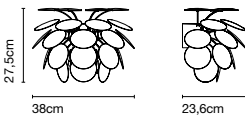

Discocó A

Code	Finish
A620-100	● White (RAL 9003)
A620-113	● Matte Grey (RAL 7037)
A620-112	● Matte Beige (RAL 1001)
A620-104	● Black - Gold (RAL 9004 - Gold)

Materials
Discs: ABS
Semi-sphere: Chromed metal

Product type: Wall
Light source: 2x E14 LED 5W
Weight: Net 1,2 kg – Gross 1,5 kg
Package: 59 x 19 x 15 cm - 1,5 kg – VOL - 0,02 m³

Wire installation: Hardwired