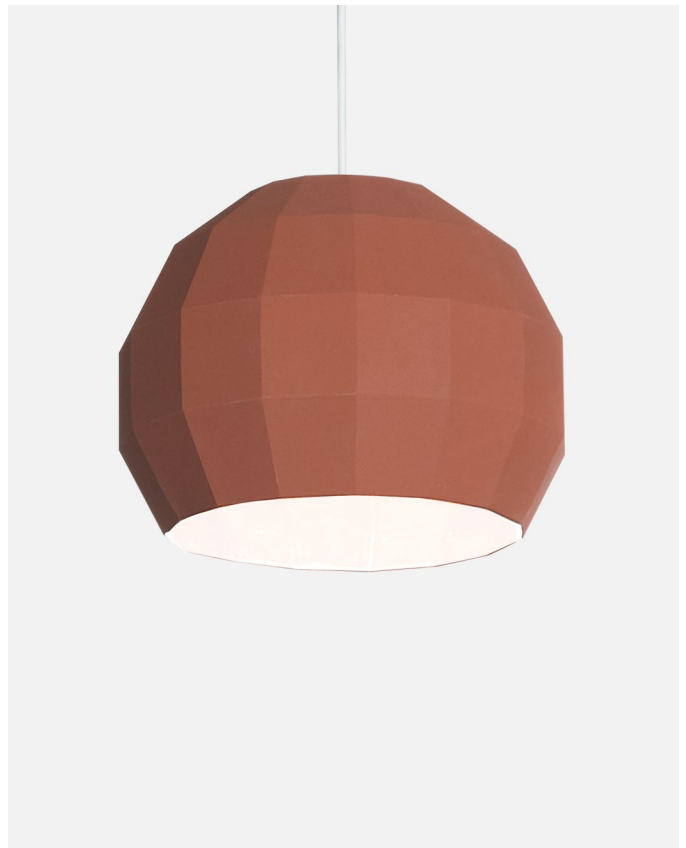

Materials

Shade: Ceramic with the inner part in brilliant white enamel or gold

Canopy: Ceramic

Cord: Fabric

Product type: Pendant

Light source: G9 LED 2,2W

Weight: Net 1,3 kg – Gross 2 kg

Package: 45 x 25 x 27 cm – 2 kg Vol – 0,03 m³