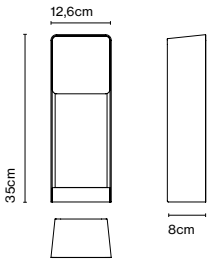

Lab B 35

Code	Finish
A646-070	● White (RAL 7024-9003)
A646-071	● Brown (RAL 7024-8019)
A646-072	● Rust brown
A646-073	● Dark iroko

Materials: Aluminium
Structure: Aluminium
Lids: Metal, wood

Dimmable: Yes
Integrated dimmer: No
Dimming protocols: Phase cut (Triac)

Product type: Bollard
Light source: LED SMD 700mA 6,3W 2700K CRI80 590lm
Luminaire: 220 - 240 VAC TRIAC 8,41W 293lm
Weight: Net 1,4 kg – Gross 2,3 kg
Package: 17,5 x 13 x 46 cm – 2,3 kg Vol – 0,01 m³

CE

UK
CA

EAC

IP65