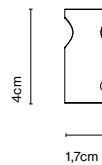

Clip Bar 1

Code A692-003   Finish ● Black

Materials
Structure: Iron

Weight: Net 0,04 kg – Gross 0,07 kg
Package: 8 x 8 x 5 cm - 0,07 kg – VOL - 0,0003 m³
Product notes: Clip for luminaires with electrical cable of Ø3mm.: Dipping Light 13, Ginger 20, Milana.