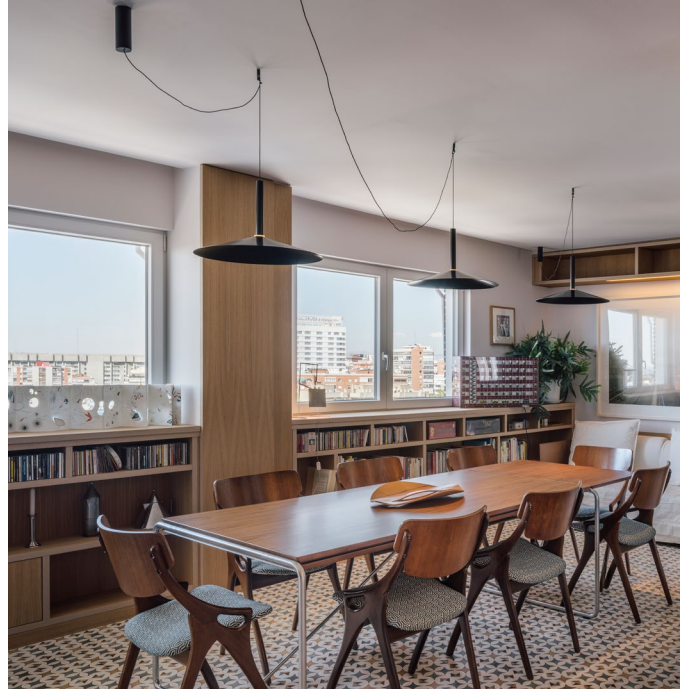

An almost imperceptible lens covers the LED and distributes the light. If only the cylindrical lamp is used, the downward-directed light is impeccable, and when a

shade is added, the light escapes, illuminating the lamp itself. This new lighting system gives the user control of the light, offering a new conceptual proposal.