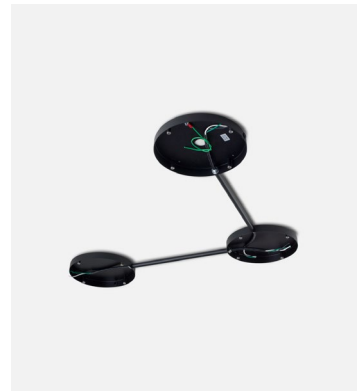

Accessory C3 Djembé 65

Code A681-020
Finish ● Black (RAL 9005)

Materials
Structure: Painted iron

Product type: Accessory
Weight: Net 1,8 kg – Gross 2,2 kg
Package: 85 x 20 x 9 cm - 2,2 kg – VOL - 0,015 m³
Product notes: Accessory to combine 3 Djembé 65 models for a single junction box.