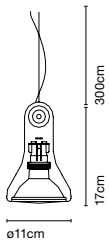

Atlas Susp.

Code A34-012
Finish ○ Translucent

Materials
Shade: Polycarbonate
Canopy: White Polyamide

Product type: Pendant
Light source: E27 LED PAR30 10W 40° 3000K
Weight: Net 0,25 kg – Gross 0,67 kg
Package: 18 x 21 x 24 cm - 0,67 kg – VOL - 0,008 m³

CE

ERC

UK

0,6m