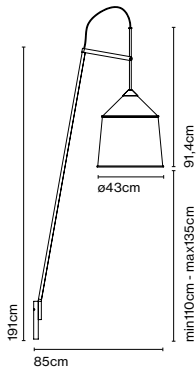

Jaima P207 + Shade 43

Code A683-027
Structure A683-027
Finish ● Black (RAL 9005)

Shade 43
A683-028 ● Blue
A683-029 ● Beige
A683-030 ● Grey
A683-031 ● Green

Materials
Shade: Textilene, inner part in white
Structure: Stainless steel
Extensible stem: Carbon fiber
Dimmable: Yes
Integrated dimmer: No
Dimmer Casambi IP65 (optional)

Product type: Floor
Light source: LED COB 230 VAC 15W 2700K CRI90 1022lm
Luminaire: 230VAC TRIAC 15W 528lm
Weight: Net 4,1 kg – Gross 10,3 kg
Package: 216 x 48 x 23 cm – 7,8 kg Vol – 0,24 m³
45 x 45 x 39 cm – 2,5 kg Vol – 0,08 m³
LED included

CE
ERC
IP65
⊕