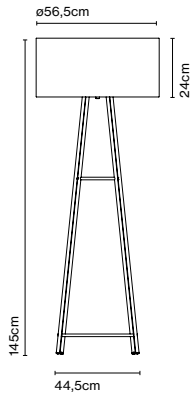

Materials
Base: Steel
Diffuser: Opal blown glass

Dimmable: No

Product type: Table
Light source: LED SMD 24Vdc 6,5W 2700K CRI90 579lm
Luminaire: 100 - 240 VAC 7,2W 157lm
Weight: Net 0,39 kg – Gross 1,22 kg
Package: 22 x 19 x 13 cm – 1,22 kg Vol – 0,005 m³ (1u)
39 x 17 x 45 cm – 5,4 kg Vol – 0,03 m³ (4u)
Product note: Multiple order of 4 units
LED included

Cable length: 2 m
Wire installation: Plug-in
Color cord: Black
Switch location: In-line

Cala Metal P145

Code A645-056-39 Finish ● Black

Materials
Shade: White polyester PET, textilene
Structure: Iron

Product type: Floor
Light source: E27 LED Globe (ø95) 12W
Weight: Net 5,8 kg – Gross 9,3 kg
Package: 60 x 60 x 30 cm - 4,1 kg – VOL - 0,108 m³
50 x 13 x 132 cm - 5,2 kg – VOL - 0,09 m³

Cable length: 2 m
Wire installation: Plug-in
Color cord: Black
Switch location: In-line

Cala 140 IP65

Code A645-003 Finish ● Iroko - Brown

Materials
Shade: Polyethilene , Textilene
Structure: Iroko wood

Product type: Floor
Light source: 2x E27 LED Standard 8W
Weight: Net 10,6 kg – Gross 10,3 kg
Package: 56 x 56 x 29 cm - 5,2 kg – VOL - 0,091 m³
47 x 12 x 126 cm - 6 kg – VOL - 0,071 m³