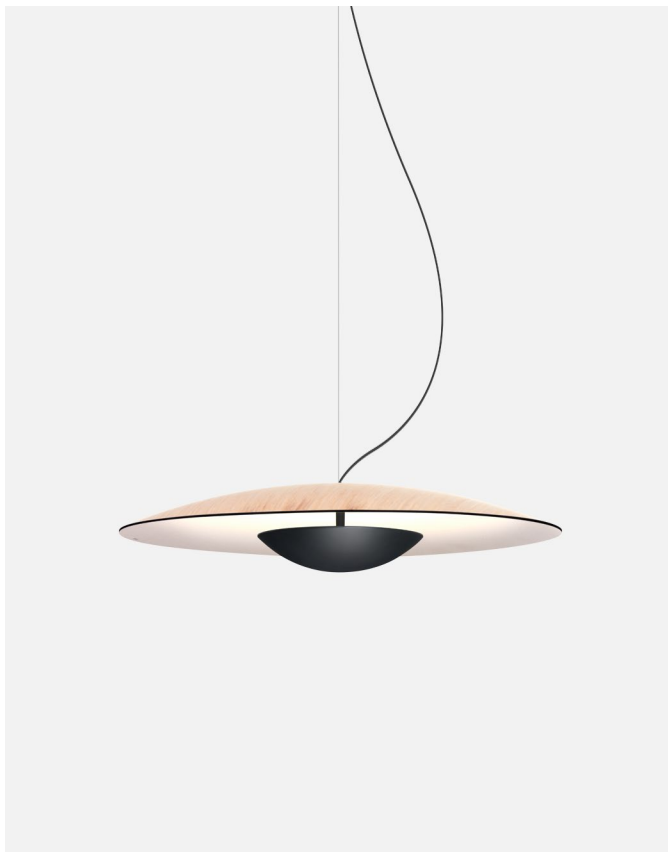

Luminaire: 180 - 295 VAC TRIAC 26,09W 1165lm

220 - 240 VAC DALI 26,37W 1165lm

220 - 240 VAC 1-10V 27,15W 1165lm

Weight: Net 3,5 kg – Gross 6,2 kg

Package: 67 x 67 x 24 cm – 6,2 kg Vol – 0,1 m³

LED included