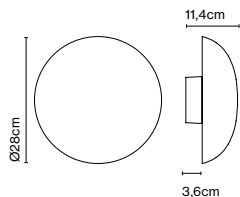

Babila 28

Code	Finish
A706-002	● Polished stainless steel
A706-004-35	● White (RAL 9010)
A706-004-47	● Brown (RAL 8019)

Materials	Dimmable: Yes
Diffuser: Polished stainless steel	Integrated dimmer: No
AISI 316 or lacquered aluminium	Dimming protocols: Phase cut (Triac)

Product type: Wall / Ceiling
Light source: LED COB 230 VAC 8W 2700K CRI90 571lm
Luminaire: 230 VAC TRIAC 8,47W 185lm
Weight: Net 1,4 kg – Gross 2,1 kg
Package: 39 x 40 x 12,5 cm - 2,1 kg – VOL - 0,02 m³
LED included

Dimmable

CE

IP65

ERC

UK
CA