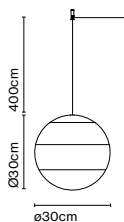

Dipping Light 30 - 24V

Code	Finish
A691-290	● White
A691-291	● Blue
A691-292	● Green
A691-293	● Amber
A691-294	● Pink

Materials
Diffuser: Brilliant white blown glass globe with layered paint
Cover: Polycarbonate

Dimmable: Yes
Integrated dimmer: No
Dimming protocols: It depends on the purchased power supply.
Phase cut (Triac)
DALI

Product type: Pendant
Light source: LED SMD 24Vdc 11,5W 2700K CRI90 1024lm
Luminaire: (Power supply not included) 379lm
Weight: Net 2 kg – Gross 3,3 kg
Package: 41 x 40 x 41 cm – 3,3 kg Vol – 0,07 m³
Product notes: Use with Cluster page 41.
1 pc . hook accessory included
LED included

Dimmable

CE

ERC

UK
CA