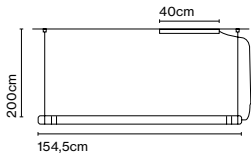

Dimmable

CE

ERC

UK
CA

Cable length: 2 m
Wire installation: Hardwired
Color cord: Transparent
Canopy color: White

N°8, Christophe Mathieu

The wooden sphere of the N° 8's lampshade is handcrafted to make each lamp unique. Its smooth texture has the quality and feel of a billiard ball, while its flexible arm, covered in braided fabric, is a mainstay that improves its look without sacrificing