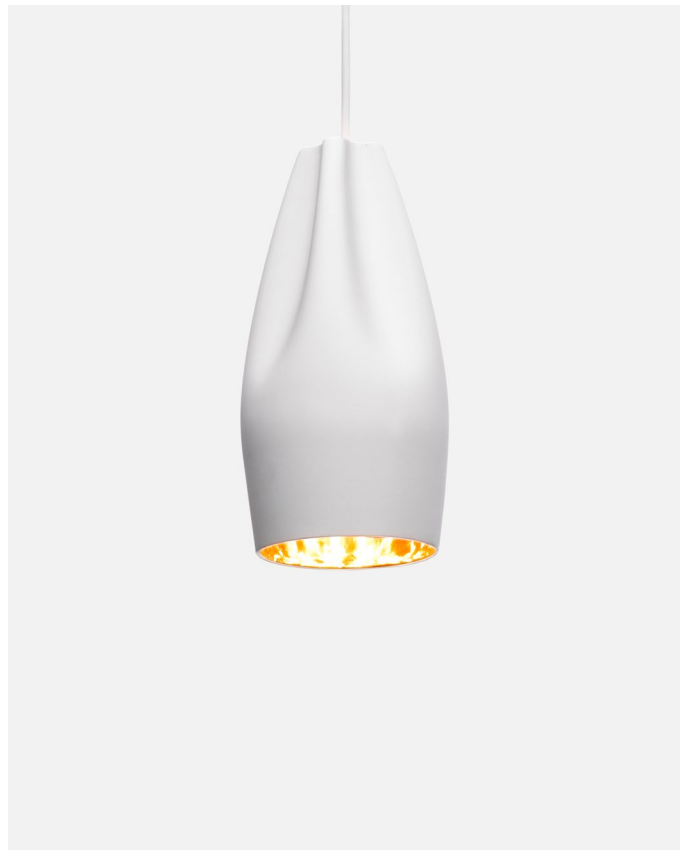

Cable length: 2 m
Wire installation: Hardwired
Color cord: White whenever the inner or the outer part of the lamp is white. If not, it is black.
Canopy color: Same color as chosen shade.