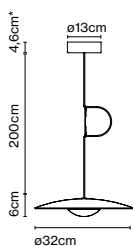

Ginger 32

Code	Finish	Dimming	Class
A662-019	● Oak-White	Triac	II
A662-020	● Wenge-White	Triac	II
A662-021	● Oak-White	DALI	I
A662-022	● Wenge-White	DALI	I
A662-023	● Oak-White	1-10V	I
A662-024	● Wenge-White	1-10V	I
A662-352	● Brushed brass-Brushed brass	Triac	II
A662-353	● Brushed brass-White	Triac	II
A662-354	● Black-White	Triac	II
A662-356	● Brushed brass-Brushed brass	DALI	I
A662-357	● Brushed brass-White	DALI	I
A662-358	● Black-White	DALI	I

Materials
Diffuser: Pressed wood or brushed aluminium
Dissipater: Aluminium

Dimmable: Yes
Integrated dimmer: No
Dimming protocols: Phase cut (Triac)
DALI
1-10V

Product type: Pendant
Light source: LED SMD 700mA 8,2W 2700K CRI90 913lm
Luminaire: 220 - 240 VAC TRIAC 10,87W 350lm
220 - 240 VAC DALI 11,59W 350lm
220 - 240 VAC 1-10V 10,36W 350lm
Weight: Net 1,4 kg – Gross 2,5 kg
Package: 48 x 48 x 17 cm – 2,5 kg Vol – 0,04 m³
LED included

Dimmable

CE

ERC

UK
CA

* 6,5cm (DALI)

Cable length: 2 m
Wire installation: Hardwired
Color cord: Black
Canopy color: Black