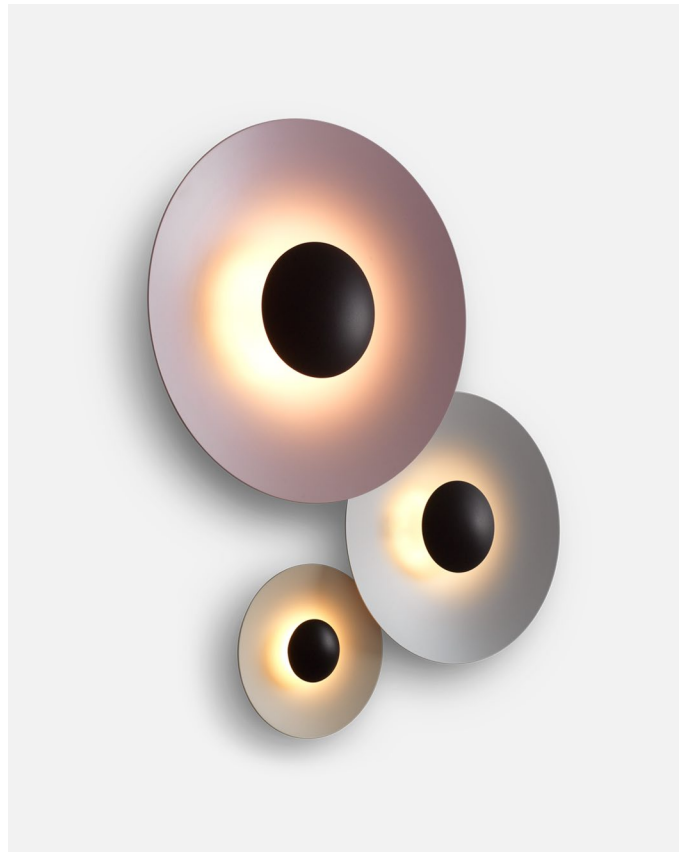

Code	Finish
Structure	
A662-424	● Black
Shades 20	
A662-426	● Oak-White
A662-427	● Wenge-White
A662-428	● Oak-Oak
A662-429	● Wenge-Wenge
A662-430	● Brushed brass-Brushed brass
A662-431	● Black-White
A662-573-36-27K	● Mauve (RAL 010 70 10) NEW
A662-573-37-27K	● Sand (RAL 050 85 10) NEW
A662-573-38-27K	● Stone Grey (RAL 000 65 00) NEW

Shades 32	
A662-432	● Oak-White
A662-433	● Wenge-White
A662-434	● Oak-Oak
A662-435	● Wenge-Wenge
A662-436	● Brushed brass-Brushed brass
A662-437	● Black-White
A662-574-36-27K	● Mauve (RAL 010 70 10) NEW
A662-574-37-27K	● Sand (RAL 050 85 10) NEW
A662-574-38-27K	● Stone Grey (RAL 000 65 00) NEW

Shades 42	
A662-438	● Oak-White
A662-439	● Wenge-White
A662-440	● Oak-Oak
A662-441	● Wenge-Wenge
A662-442	● Brushed brass-Brushed brass
A662-443	● Black-White
A662-575-36-27K	● Mauve (RAL 010 70 10) NEW
A662-575-37-27K	● Sand (RAL 050 85 10) NEW
A662-575-38-27K	● Stone Grey (RAL 000 65 00) NEW

Materials Dimmable: Yes
Canopy: Metal Integrated dimmer: No
Dimming protocols: Phase cut (Triac)

Product type: Wall / Ceiling
Light source: LED SMD 700mA 28,5W 2700K CRI90 3243lm
Luminaire: 180 - 295 VAC TRIAC 33,5W 1209lm
Weight: Net 7,8 kg – Gross 10 kg
Package: 23 x 21 x 10 cm – 1 kg Vol – 0,01 m³
          57 x 53 x 17 cm – 3,5 kg Vol – 0,051 m³
          57 x 53 x 17 cm – 3 kg Vol – 0,051 m³
          53 x 53 x 12 cm – 2,5 kg Vol – 0,03 m³
Product notes: Accessory to combine Ginger models 20 C, 32 C, and 42 C for a single junction box.

Canopy color: Black
Wire installation: Hardwired