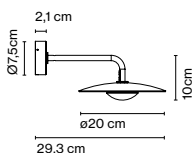

Ginger 20A 24V IP65

Code   Finish
A662-660-31-27K   ● Rust Brown
A662-660-39-27K   ● Black-White (RAL 9005-9010)

Materials   Dimmable: Yes
Diffuser: Aluminium   Integrated dimmer: No
Dissipater: Aluminium   Dimming protocols: It depends on the
                                         purchased power supply.
                                         Phase cut (Triac)
                                         DALI

Product type: Wall
Light source: LED SMD 24Vdc 5W 2700K CRI90 495lm
Luminaire: (Power supply not included) 161lm - Black-White
                                         (Power supply not included) 291lm - Rust brown
Weight: Net 0,5 kg – Gross 1,2 kg
Package: 36 x 30 x 17 cm – 1,2 kg Vol – 0,02 m³
Product notes: 24V remote power supply to be ordered separately.
LED included

Dimmable

IP65

CE

ERC

UK
CA

Power supplies on page 108

Canopy color: Black