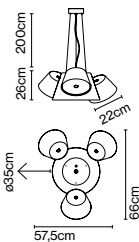

Materials
 Shade: Aluminium
 Diffuser: Opalescent methacrylate

Product type: Pendant
Light source: 3x E14 LED Standard 5W 2x E27 LED Standard 8W
Weight: Net 2,7 kg – Gross 4,1 kg
Package: 44 x 44 x 28 cm – 3,4 kg Vol – 0,054 m³
 (3x) 24 x 24 x 17 cm – 0,7 kg Vol – 0,009 m³