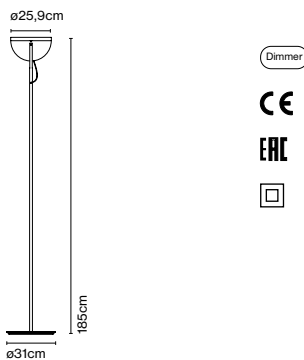

Materials
Structure: Satin nickel or graphite
Base: Steel
Counterweight: Steel
Diffuser: Aluminium

Dimmable: Yes
Integrated dimmer: Yes
Dimming protocols: 3 positions dimmer

Product type: Floor
Light source: LED SMD 24Vdc 4,7W 2700K CRI90 491lm
Luminaire: 85 - 264 VAC 5,94W 416lm
Weight: Net 4,8 kg – Gross 6,8 kg
Package: 165 x 24 x 17 cm – 4,1 kg Vol – 0,067 m³
36 x 36 x 3 cm – 2,7 kg Vol – 0,004 m³
LED included

Dimmable: Yes
Integrated dimmer: Yes
Dimming protocols: Progressive dimmer from 0 to 100

Product type: Floor
Light source: LED SMD 700mA 25,8W 2700K CRI90 3064lm
Luminaire: 220 - 240 VAC 28,9W 2302lm
Weight: Net 7,6 kg – Gross 13,4 kg
Package: 203 x 26 x 33 cm – 4,4 kg Vol – 0,174 m³
36 x 36 x 3 cm – 9 kg Vol – 0,004 m³
LED included