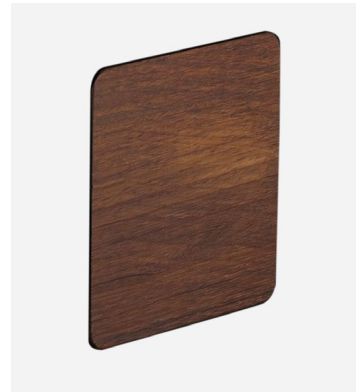

Lid

Code   Finish
A646-005   ● White (RAL 9003)
A646-022   ● Brown (RAL 8019)
A646-023   ● Rust brown
A646-007   ● Dark iroko
A646-009   ● Stone-like

Materials
Structure: Injected aluminium
Lids: Metal, wood, stone-like

Product type: Accessory