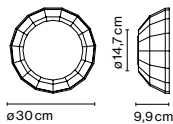

Scotch Club A 30

Code	Finish
A656-025	● White - White
A656-026	● White - Gold
A656-027	● Blue - White
A656-028	● Blue - Gold
A656-029	● Terracotta - White
A656-030	● Terracotta - Gold
A656-031	● Black - White
A656-032	● Black - Gold

Materials

Shade: Ceramic with the inner part in brilliant white enamel or gold

Product type: Wall

Light source: 2x G9 LED 2,2W

Weight: Net 1,6 kg – Gross 2,4 kg

Package: 36 x 36 x 29 cm – 2,4 kg Vol – 0,037 m³

CE

ERC

UK

Wire installation: Hardwired