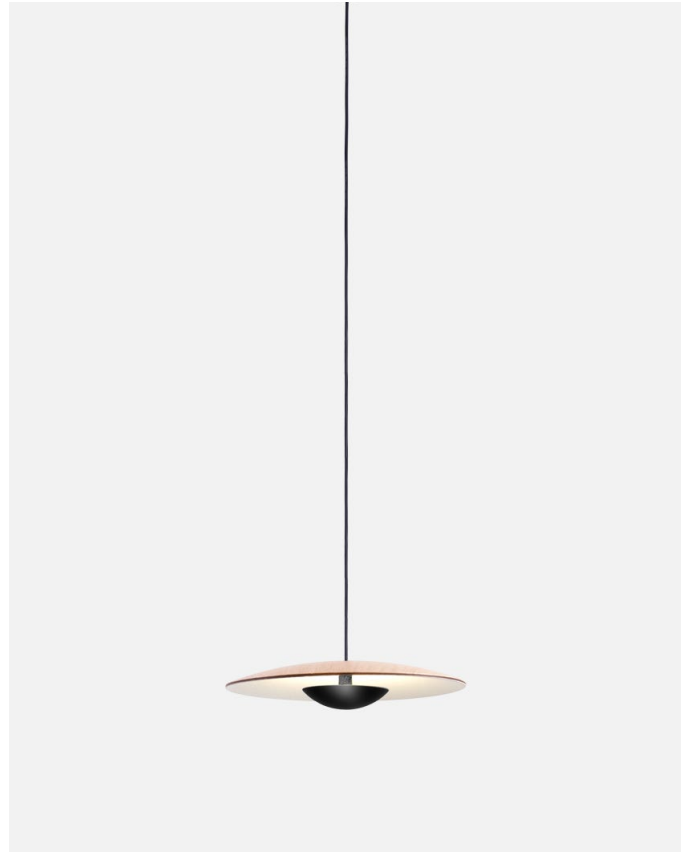

Ginger 20 - 24V

Code	Finish
A662-392	● Oak-White
A662-393	● Wenge-White
A662-394	● Oak-Oak
A662-395	● Wenge-Wenge
A662-344	● Brushed brass-Brushed brass
A662-345	● Brushed brass-White
A662-346	● Black-White

Materials
Diffuser: Pressed wood or brushed aluminium
Dissipater: Aluminium

Dimmable: Yes
Integrated dimmer: No
Dimming protocols: It depends on the purchased power supply.
Phase cut (Triac)
DALI

Product type: Pendant
Light source: LED SMD 24Vdc 5W 2700K CRI90 495lm
Luminaire: (Power supply not included) 161lm
Weight: Net 0,3 kg – Gross 0,5 kg
Package: 23 x 21 x 10 cm – 0,5 kg Vol – 0,01 m³
Product notes: Use with Cluster. 1 pc. hook accessory included
LED included

Dimmable

Cable length: 4 m
Wire installation: Hardwired
Color cord: Black