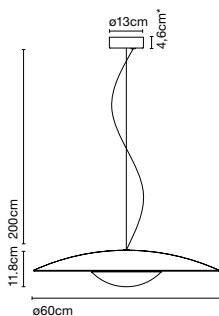

Ginger 60

Code	Finish	Dimming	Class
A662-056	● Oak-White	Triac	II
A662-057	● Wenge-White	Triac	II
A662-058	● Oak-White	DALI	I
A662-059	● Wenge-White	DALI	I
A662-060	● Oak-White	1-10V	I
A662-061	● Wenge-White	1-10V	I
A662-368	● Brushed brass-Brushed brass	Triac	II
A662-369	● Brushed brass-White	Triac	II
A662-370	● Black-White	Triac	II
A662-372	● Brushed brass-Brushed brass	DALI	I
A662-373	● Brushed brass-White	DALI	I
A662-374	● Black-White	DALI	I

Materials
Diffuser: Pressed wood or brushed aluminium
Dissipater: Aluminium

Dimmable: Yes
Integrated dimmer: No
Dimming protocols: Phase cut (Triac)
DALI
1-10V

Product type: Pendant

Light source: LED SMD 700mA 22,4W 2700K CRI90 2933lm

Luminaire: 180 - 295 VAC TRIAC 26,09W 1165lm

220 - 240 VAC DALI 26,37W 1165lm

220 - 240 VAC 1-10V 27,15W 1165lm

Weight: Net 3,5 kg – Gross 6,2 kg

Package: 67 x 67 x 24 cm – 6,2 kg Vol – 0,1 m³

LED included

Dimmable

CE

ERC

UK
CA

* 6,5cm (DALI)

Cable length: 2 m

Wire installation: Hardwired

Color cord: Black

Canopy color: Black