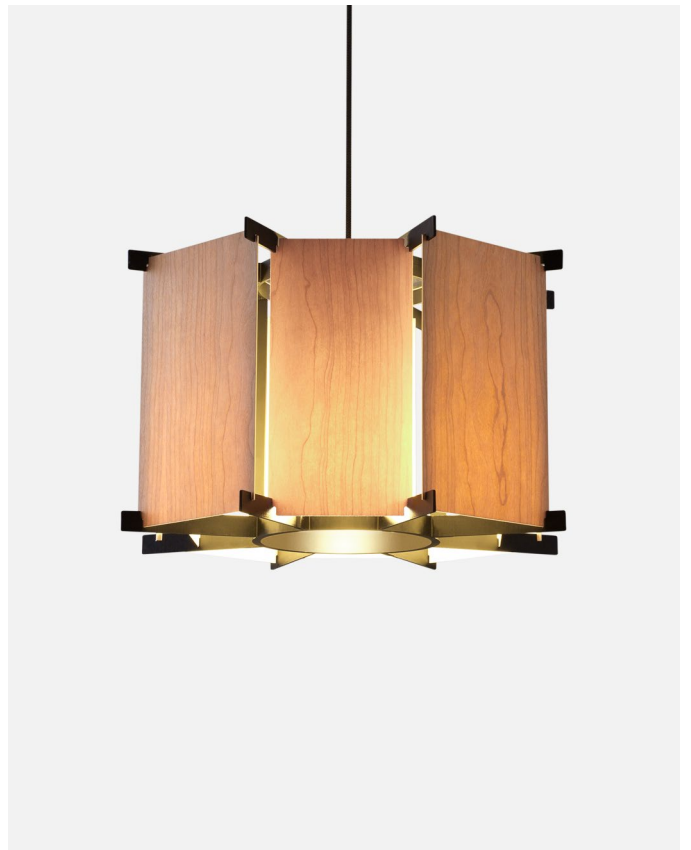

MVV 45

Code A688-001   Finish ● Cherry wood

Materials
Structure: Steel, Polycarbonate
Shade: PET with cherry wood on the outside and a white interior
Diffuser: Transparent methacrylate

Product type: Pendant
Light source: E27 LED STANDARD 8W 2700K
Weight: Net 1,9 kg – Gross 2,3 kg
Package: 45 x 48 x 9 cm – 2,3 kg Vol – 0,02 m³