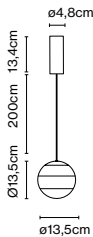

Dipping Light 13

Code	Finish
A691-240	White
A691-241	Blue
A691-242	Green
A691-243	Amber
A691-244	Pink

Materials
Diffuser: Brilliant white blown glass globe with layered paint
Cover: Polycarbonate
Canopy: Metal

Dimmable: Yes
Integrated dimmer: No
Dimming protocols: Phase cut (Triac)

Product type: Pendant
Light source: LED SMD 350mA 4,05W 2700K CRI90 463lm
Luminaire: 220 - 240 VAC TRIAC 5,72W 203lm
Weight: Net 0,8 kg – Gross 1,3 kg
Package: 21 x 22 x 23 cm – 1,3 kg Vol – 0,01 m³
LED included

Dimmable

CE

ERC

UK
CA

Cable length: 2 m
Wire installation: Hardwired
Color cord: Black
Canopy color: Black - Entry points: 1