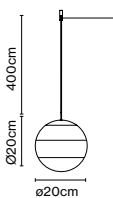

Dipping Light 20 - 24V

Code	Finish
A691-270	● White
A691-271	● Blue
A691-272	● Green
A691-273	● Amber
A691-274	● Pink

Materials
Diffuser: Brilliant white blown glass globe with layered paint
Cover: Polycarbonate

Dimmable: Yes
Integrated dimmer: No
Dimming protocols: It depends on the purchased power supply.
Phase cut (Triac)
DALI

Product type: Pendant
Light source: LED SMD 24Vdc 5W 2700K CRI90 495lm
Luminaire: (Power supply not included) 231lm
Weight: Net 1,06 kg – Gross 1,7 kg
Package: 36 x 26 x 26 cm – 1,7 kg Vol – 0,02 m³
Product notes: Use with Cluster page 41.
1 pc. hook accessory included
LED included

Dimmable

CE

EAC

UK
CA