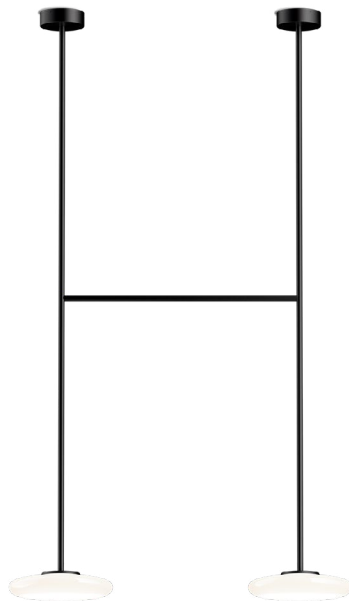

Plan your projects in our Professional Area

Photometric Data

Press Releases

Banners

2D Models

3D Models

HR Images

Videos

$\text{Ø}10\text{cm}$