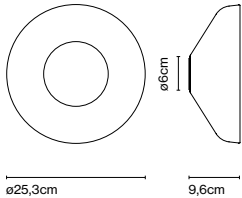

Aura Plus

Code	Finish
A676-015	○ Translucent
A676-016	● Opal
A676-017	● Transparent smoked
A676-018	● Copper

Materials
Shade: Blown Glass
Structure: Polycarbonate
Dissipater: Aluminium

Dimmable: Yes
Integrated dimmer: No
Dimming protocols: Phase cut (Triac)

Product type: Wall / Ceiling
Light source: LED SMD 230 VAC 10W 2700K CRI90 1150lm
Luminaire: 230 VAC Triac 10W 524lm
Weight: Net 0,89 kg – Gross 1,4 kg
Package: 33 x 22 x 21 cm - 1,4 kg – VOL - 0,015 m³
LED included

Dimmable

CE

ERC

UK
CA