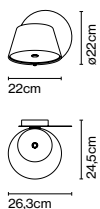

Materials
 Shade: Aluminium
 Diffuser: Opalescent methacrylate
 Plate: Metal

Product type: Wall
 Light source: E14 LED Standard 5W
 Weight: Net 1,2 kg – Gross 2 kg
 Package: 31 x 31 x 13 cm – 1,3 kg Vol – 0,012 m³
 24 x 24 x 17 cm – 0,7 kg Vol – 0,009 m³