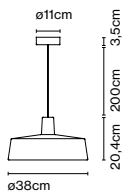

Soho 38 LED

Code	Finish	Dimming
A631-200	● White	Triac
A631-201	● Stone grey	Triac
A631-202	● Black	Triac
A631-203	● Sand	Triac
A631-204	● Sky blue	Triac
A631-205	● White	DALI
A631-206	● Stone grey	DALI
A631-207	● Black	DALI
A631-208	● Sand	DALI
A631-209	● Sky blue	DALI

Materials: Shade: Rotary moulded polyethylene
Diffuser: Methacrylate opal

Dimmable: Yes
Integrated dimmer: No
Dimming protocols: Phase cut (Triac)
DALI

Product type: Pendant

Light source: LED SMD 700mA 13,35W 2700K CRI80 1848lm

Luminaire: 220 - 240 VAC TRIAC 15,94W 1051lm

220 - 240 VAC DALI 16,23W 1051lm

Weight: Net 2,5 kg – Gross 3,5 kg

Package: 44 x 45 x 24 cm – 3,5 kg Vol – 0,05 m³

LED included

Dimmable

CE

ERC

UK
CA