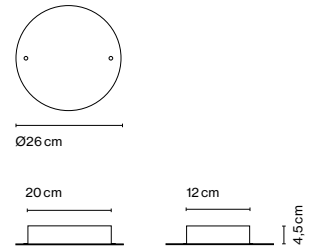

Nenúfar Canopy 100W

Code A647-015   Finish ● Black

Materials
Structure: Painted iron

Dimmable: No

Product type: Accessory
Luminaire: 90 - 264 VAC 100W (max.)
Weight: Net 2 kg – Gross 2,5 kg
Package: 32 x 31 x 9 cm - 2,5 kg – VOL - 0,008 m³
Wire installation: Hardwired
Canopy color: Black - Entry points: 5