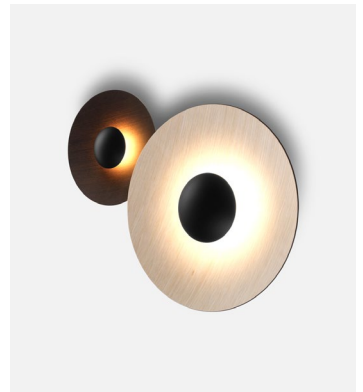

Canopy color: Black
Wire installation: Hardwired