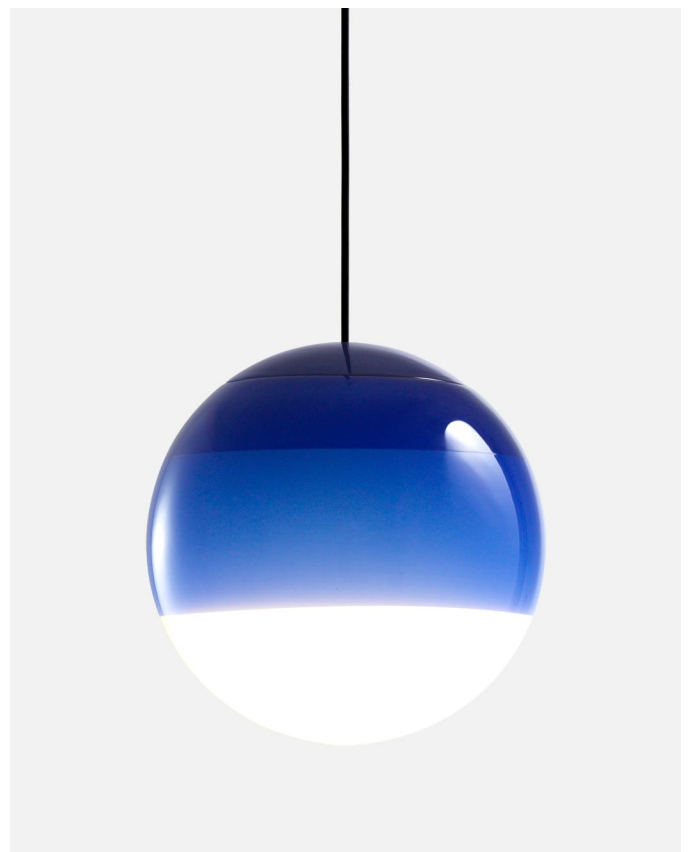

Cable length: 4 m
Wire installation: Hardwired
Color cord: Black