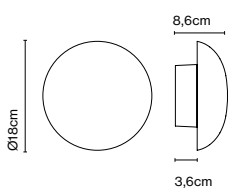

Babila 18

Code   Finish
A706-001   ● Polished stainless steel
A706-003-35   ● White (RAL 9010)
A706-003-47   ● Brown (RAL 8019)

Materials   Dimmable: Yes
Diffuser: Polished stainless steel   Integrated dimmer: No
AISI 316 or lacquered aluminium   Dimming protocols: Phase cut (Triac)

Product type: Wall / Ceiling
Light source: LED COB 230 VAC 8W 2700K CRI90 571lm
Luminaire: 230 VAC TRIAC 8,47W 89lm
Weight: Net 0,8 kg – Gross 1,2 kg
Package: 29 x 30,5 x 12,5 cm - 1,2 kg – VOL - 0,01 m³
LED included

Dimmable

CE

ERC

UK
CA

IP65