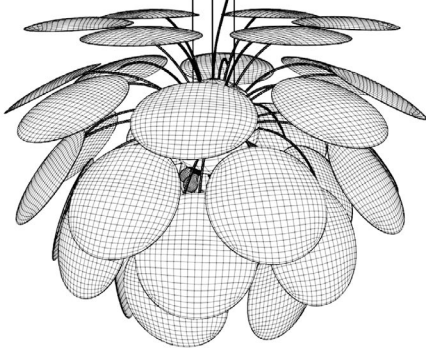

Plan your projects in our Professional Area

Photometric Data

Press Releases

Banners

2D Models

3D Models

HR Images

Videos

$\text{Ø}10\text{cm}$