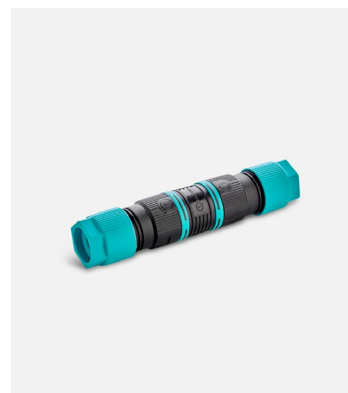

Ginger: Connector Accessory

Code A963-001
 Description 2 way terminal block 4 poles IP68 H2O Stop.
 (ø5,5÷12mm cable).

Code A963-002
 Description 3/4 way terminal block 4 poles IP68 H2O Stop.
 (ø5,5÷12mm cable).