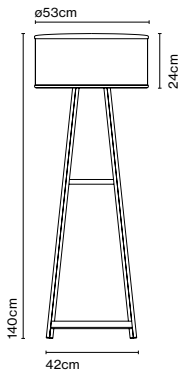

Materials
Base: Steel
Diffuser: Opal blown glass

Dimmable: No

Product type: Table
Light source: LED SMD 24Vdc 6,5W 2700K CRI90 579lm
Luminaire: 100 - 240 VAC 7,2W 157lm
Weight: Net 0,39 kg – Gross 1,22 kg
Package: 22 x 19 x 13 cm – 1,22 kg Vol – 0,005 m³ (1u)
39 x 17 x 45 cm – 5,4 kg Vol – 0,03 m³ (4u)
Product note: Multiple order of 4 units
LED included

Cable length: 2 m
Wire installation: Plug-in
Color cord: Black
Switch location: In-line

Cala Metal P145

Code A645-056-39 Finish ● Black

Materials
Shade: White polyester PET, textilene
Structure: Iron

Product type: Floor
Light source: E27 LED Globe (ø95) 12W
Weight: Net 5,8 kg – Gross 9,3 kg
Package: 60 x 60 x 30 cm - 4,1 kg – VOL - 0,108 m³
50 x 13 x 132 cm - 5,2 kg – VOL - 0,09 m³

Cable length: 2 m
Wire installation: Plug-in
Color cord: Black
Switch location: In-line

Cala 140 IP65

Code A645-003 Finish ● Iroko - Brown

Materials
Shade: Polyethilene , Textilene
Structure: Iroko wood

Product type: Floor
Light source: 2x E27 LED Standard 8W
Weight: Net 10,6 kg – Gross 10,3 kg
Package: 56 x 56 x 29 cm - 5,2 kg – VOL - 0,091 m³
47 x 12 x 126 cm - 6 kg – VOL - 0,071 m³