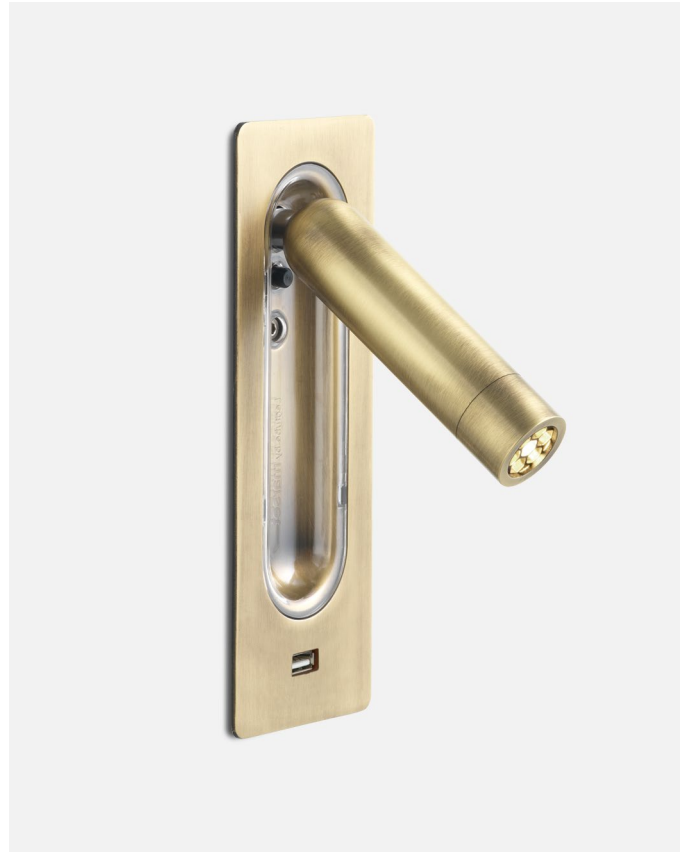

Product type: Wall
 Light source: LED SMD 700mA 2,1W 2700K CRI80 226,5lm
 Luminaire: 90 - 264 VAC 5,2W 131lm
 Weight: Net 0,87 kg – Gross 1 kg
 Package: 11 x 21 x 9 cm – 1 kg Vol – 0,02 m³
 Product notes: Incorporated press button to switch on or off when opening or closing the wall lamp. Honeycomb grill to avoid glare. Incorporated USB on fixture face.
 LED included