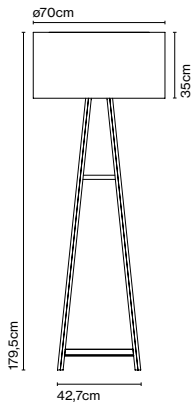

Cala P180

Code A645-008   Finish ● Oak - Pearl White

Materials
Shade: White polyester PET, textile
Diffuser: Methacrylate
Structure: Varnished Oak

Product type: Floor
Light source: 3x E27 LED Standard 8W
Weight: Net 5,25 kg – Gross 10,3 kg
Package: 69 x 69 x 37 cm - 5,3 kg – VOL - 0,18 m³
50 x 13 x 155 cm - 5 kg – VOL - 0,02 m³

Cable length: 2 m
Wire installation: Plug-in
Color cord: Black
Switch location: In-line