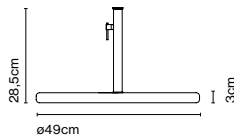

Cable length: min 2 m - max 2,8 m
 Wire installation: Plug-in
 Color cord: Black

49 base + stem

Code Finish
 A683-033 ● Concrete and black (RAL 9005)

Materials
 Base: Concrete
 Stem: Stainless steel

Product type: Accessory
 Weight: Net 14,3 kg – Gross 17,2 kg
 Package: 63 x 62 x 7 cm - 15 kg – VOL -0,027 m³
 31 x 18 x 17 cm - 2,2 kg – VOL -0,009 m³
 Product notes: Base only compatible with Jaima P207