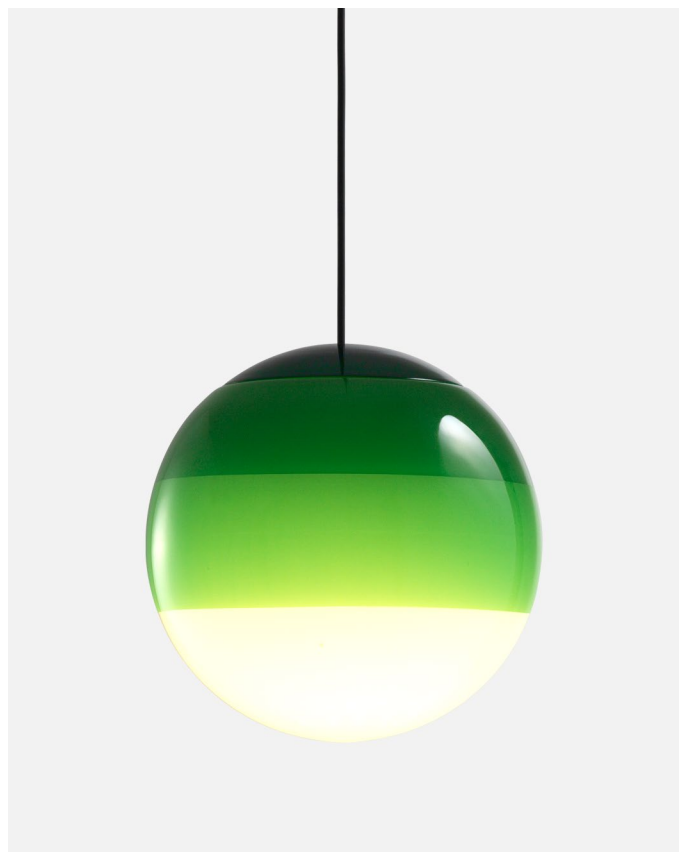

Dipping Light 13 - 24V

Code	Finish
A691-250	White
A691-251	Blue
A691-252	Green
A691-253	Amber
A691-254	Pink

Materials
Diffuser: Brilliant white blown glass globe with layered paint
Cover: Polycarbonate

Dimmable: Yes
Integrated dimmer: No
Dimming protocols: It depends on the purchased power supply.
Phase cut (Triac)
DALI

Product type: Pendant
Light source: LED SMD 24Vdc 5W 2700K CRI90 495lm
Luminaire: (Power supply not included) 203lm
Weight: Net 0,6 kg – Gross 1 kg
Package: 21 x 22 x 23 cm – 1 kg Vol – 0,01 m³
Product notes: Use with Cluster page 41.
1 pc. hook accessory included
LED included

Dimmable

CE

ERC

UK
CA

Cable length: 4 m
Wire installation: Hardwired
Color cord: Black