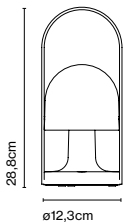

Materials
 Diffuser: Opal Polycarbonate
 Body: Polycarbonate
 Handle: Plywood with natural oak varnish

Integrated dimmer: Yes
 Dimmer Type: 3 positions dimmer

Product type: Table / Portable
 Light source: LED SMD 1A 3,5W 2700K CRI90 216lm
 Luminaire: in 5 Vdc 1,5A 135lm
 Weight: Net 0,7 kg – Gross 1,8 kg
 Package: 35 x 24 x 36 cm – 1,8 kg Vol – 0,03 m³ (1u)
 51 x 35 x 36 cm – 8 kg Vol – 0,064 m³ (6u)
 Product notes: Multiple order of 6 units. Power outlet not included.
 Charging cable included (USB to USB-C). Power adapter not included.
 LED included