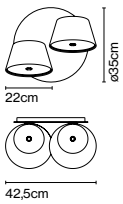

Tam Tam A2

Code
Base
A633-014 35

Finish
● Off-white (RAL 1013)

Shade
A633-011 39 ● Black (RAL 9011)
A633-011 35 ● Off-white (RAL 1013)
A633-011 46 ● Orange (RAL 2000)
A633-011 47 ● Brown Grey (RAL 7013)
A633-011 45 ● Green (RAL 6025)
A633-011 37 ● Sand (RAL 7032)
A633-011 48 ● Blue (RAL 5024)

Materials
Shade: Aluminium
Diffuser: Opalescent methacrylate
Plate: Metal

Product type: Wall
Light source: 2x E14 LED Standard 5W
Weight: Net 1,5 kg – Gross 2,7 kg
Package: 45 x 45 x 13 cm – 1,3 kg Vol – 0,03 m³
(2x) 24 x 24 x 16 cm – 0,7 kg Vol – 0,009 m³