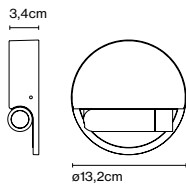

Ledtube R left

Code	Finish
A622-113	● Aluminium
A622-119	● Bronze
A622-121	● Matt white (RAL 9010)
A622-123	● Matt black (RAL 9005)

Materials
Structure: Injected aluminium
Frontal: Transparent polycarbonate

Dimmable: No

Product type: Wall
Light source: LED SMD 700mA 2,1W 2700K CRI80 226,5lm
Luminaire: 100 - 240 VAC 4,25W 131lm
Weight: Net 0,8 kg – Gross 0,9 kg
Package: 16 x 15 x 9 cm – 0,9 kg Vol – 0,002 m³
Product notes: Incorporated press button to switch on or off when opening or closing the wall lamp. Honeycomb grill to avoid glare.
LED included