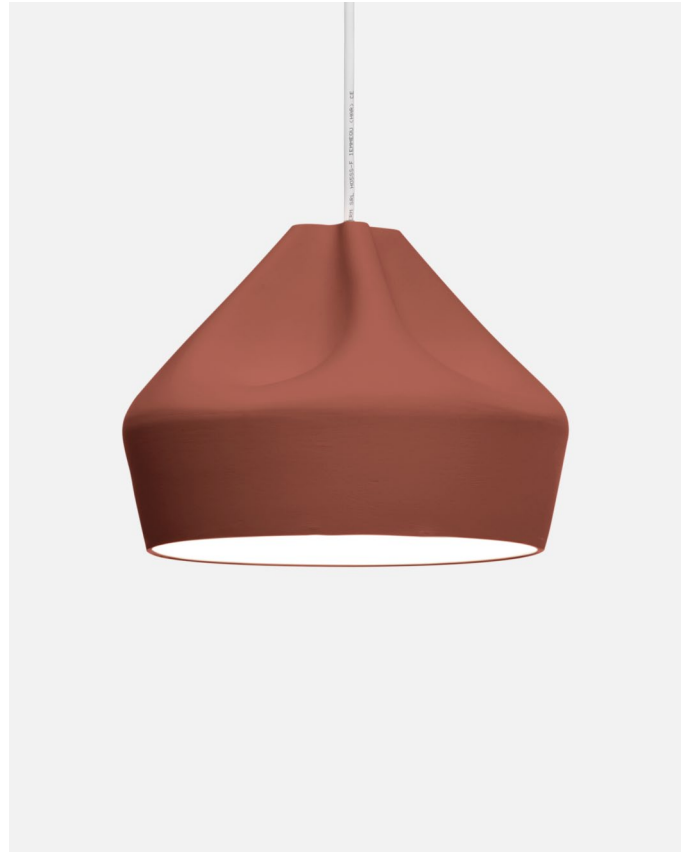

Pleat Box 24 LED

Code	Finish
A636-210	● White - White
A636-211	● White - Gold
A636-212	● Grey - White
A636-213	● Grey - Gold
A636-214	● Terracotta - White
A636-215	● Terracotta - Gold
A636-216	● Black - White
A636-217	● Black - Gold

Materials
Shade: Ceramic with the inner part in brilliant white enamel or gold
Canopy: Ceramic
Cord: Fabric

Dimmable: Yes
Integrated dimmer: No
Dimming protocols: Phase cut (Triac)

Product type: Pendant
Light source: LED SMD 700mA 8,2W 2700K CRI90 913lm
Luminaire: 220 - 240 VAC TRIAC 9,89W 113lm
Weight: Net 1,9 kg – Gross 2,5 kg
Package: 36 x 36 x 30 cm – 2,5 kg Vol – 0,04 m³
LED included

Dimmable

CE

ERC

UK
CR

Cable length: 2 m
Wire installation: Hardwired
Color cord: White whenever the inner or the outer part of the lamp is white. If not, it is black.
Canopy color: Same color as chosen shade.