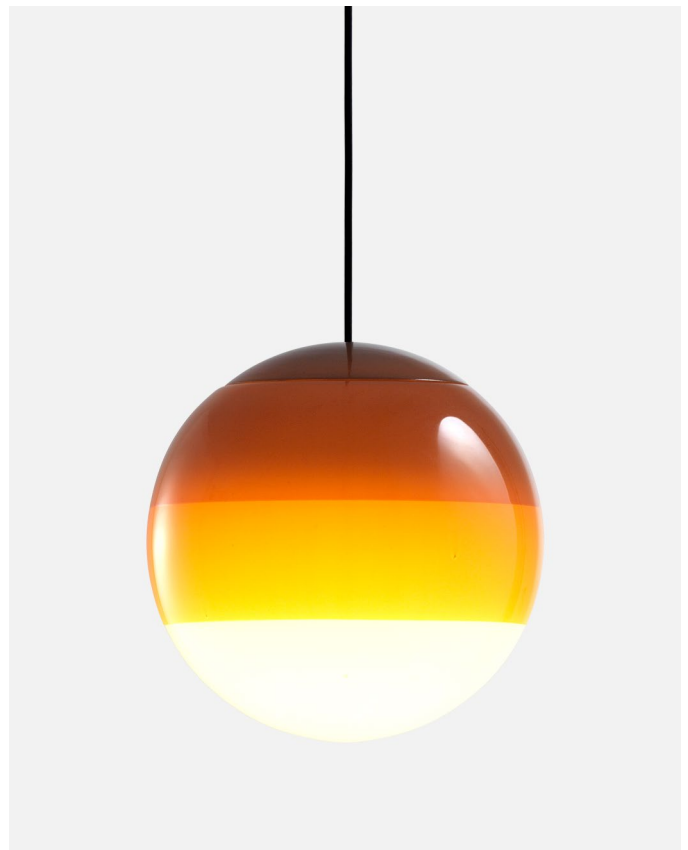

Cable length: 4 m
Wire installation: Hardwired
Color cord: Black