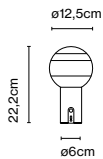

Dipping Light Portable

Code	Finish
A691-530	● White - Brushed Brass
A691-531	● White - Graphite
A691-532	● Blue - Brushed Brass
A691-533	● Blue - Graphite
A691-534	● Green - Brushed Brass
A691-535	● Green - Graphite
A691-536	● Amber - Brushed Brass
A691-537	● Amber - Graphite
A691-538	● Pink - Brushed Brass
A691-539	● Pink - Graphite

Materials
Body: Metal
Diffuser: Brilliant white blown glass globe with layered paint

Dimmable: Yes
Integrated dimmer: Yes
Dimmer Type: 3 positions dimmer

Product type: Table
Light source: LED SMD 1A 3,5W 2700K CRI90 216lm
Luminaire: in 5 Vdc 1,5A 123lm
Weight: Net 1,2 kg – Gross 1,5 kg
Package: 18 x 18 x 35 cm – 1,5 kg Vol – 0,011 m³
LED included