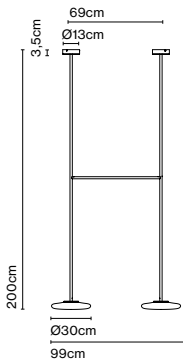

Ihana x2 200

Code	Finish	Dimming	CCT
A709-007-39-27K	● Opal	Triac	27K
A709-008-39-18/30K	● Opal	Triac	DTW 18K-30K

Materials	Dimmable: Yes
Structure: Steel	Integrated dimmer: No
Shade: Opal blown glass	Dimming protocols: Phase cut (Triac)
	Dim to warm from 1800K to 3000K. (Triac)

Product type: Pendant / Ceiling
Light source: LED SMD 700mA 16,4W 2700K CRI90 1826lm
Luminaire: 220 - 240 VAC TRIAC 19,78W 994lm
Light source DTW: LED COB 350mA 12W 1800-3000K CRI90 1272lm
Luminaire DTW: 220 - 240 VAC TRIAC 15,2W
Weight: Net 6,7 kg – Gross 9,7 kg
Package: (2x) 21 x 42 x 42 cm – 3 kg Vol – 0,04 m³
18 x 18 x 225 cm – 6,7 kg Vol – 0,07 m³
Product notes: DALI upon request
LED included

Dimmable

CE

ERC

UK
CA