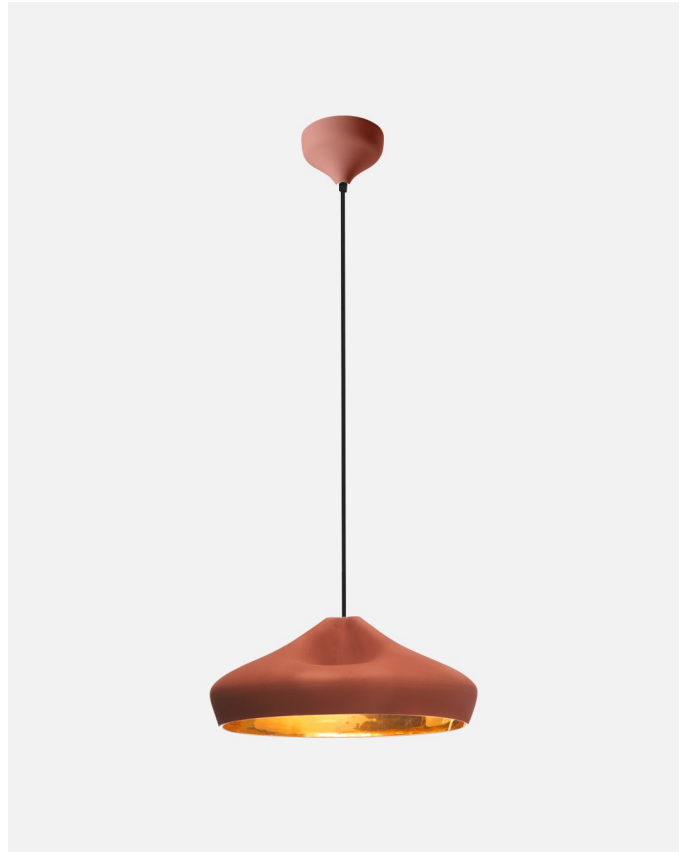

Dimmable

CE

ERC

UK
CA

Cable length: 2 m
Wire installation: Hardwired
Color cord: White whenever the inner or the outer part of the lamp is white. If not, it is black.
Canopy color: Same color as chosen shade.