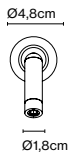

Ledtube mini spot

Code	Finish
A622-158	● Aluminium
A622-159	● Bronze
A622-160	● Matt white (RAL 9010)
A622-161	● Matt black (RAL 9005)

Materials: Dimmable: No
Structure: Injected aluminium

Product type: Wall / Ceiling
Light source: LED SMD 700mA 2,1W 2700K CRI80 199,4lm
Luminaire: 220 - 240 VAC 4,33W 45lm
Weight: Net 0,15 kg – Gross 0,3 kg
Package: 21 x 12 x 9 cm – 0,3 kg Vol – 0,002 m³
Product notes: Lens at 25° with a honeycomb grill to avoid glare.
LED included

Wire installation: Hardwired