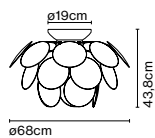

Discocó C68

Code	Finish
A620-123	White (RAL 9003)
A620-125	Matte Grey (RAL 7037)
A620-124	Matte Beige (RAL 1001)
A620-126	Black - Gold (RAL 9004 - Gold)

Materials
Discs: ABS
Semi-sphere: Chromed metal

Product type: Ceiling
Light source: 3x E27 LED Globe (ø120) 14W
Weight: Net 4,2 kg – Gross 7 kg
Package: 109 x 33 x 27 cm - 7 kg – VOL - 0,097 m³

Wire installation: Hardwired