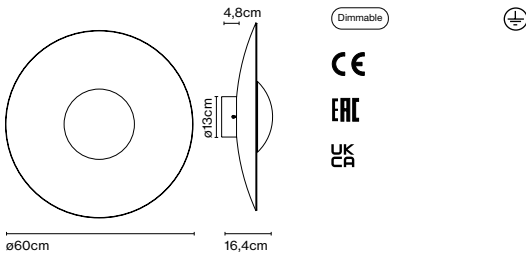

Ginger 60C

Code	Finish
A662-154	● Oak-White
A662-155	● Wenge-White
A662-156	● Oak-Oak
A662-157	● Wenge-Wenge
A662-386	● Brushed brass-Brushed brass
A662-387	● Black-White
A662-572-36-27K	● Mauve (RAL 010 70 10) NEW
A662-572-37-27K	● Sand (RAL 050 85 10) NEW
A662-572-38-27K	● Stone Grey (RAL 000 65 00) NEW

Materials
Diffuser: Pressed wood or brushed aluminium
Dissipater: Aluminium
Canopy: Metal

Dimmable: Yes
Integrated dimmer: No
Dimming protocols: Phase cut (Triac)

Product type: Wall / Ceiling
Light source: LED SMD 700mA 22,4W 2700K CRI90 2933lm
Luminaire: 180 - 295 VAC TRIAC 26,09W 1165lm
Weight: Net 3,3 kg – Gross 6,3 kg
Package: 67 x 67 x 24 cm – 6,3 kg Vol – 0,1 m³
LED included

Canopy color: Black
Wire installation: Hardwired

Accessory C2 20/32

Code	Finish
Structure	
A662-421	● Black
Shades 20	
A662-426	● Oak-White
A662-427	● Wenge-White
A662-428	● Oak-Oak
A662-429	● Wenge-Wenge
A662-430	● Brushed brass-Brushed brass
A662-431	● Black-White
A662-573-36-27K	● Mauve (RAL 010 70 10) NEW
A662-573-37-27K	● Sand (RAL 050 85 10) NEW
A662-573-38-27K	● Stone Grey (RAL 000 65 00) NEW

Shades 32	
A662-432	● Oak-White
A662-433	● Wenge-White
A662-434	● Oak-Oak
A662-435	● Wenge-Wenge
A662-436	● Brushed brass-Brushed brass
A662-437	● Black-White
A662-574-36-27K	● Mauve (RAL 010 70 10) NEW
A662-574-37-27K	● Sand (RAL 050 85 10) NEW
A662-574-38-27K	● Stone Grey (RAL 000 65 00) NEW

Materials
Canopy: Metal

Dimmable: Yes
Integrated dimmer: No
Dimming protocols: Phase cut (Triac)

Product type: Wall / Ceiling
Light source: LED SMD 700mA 12,25W 2700K CRI90 1376lm
Luminaire: 180 - 295 VAC TRIAC 15,3W 511lm
Weight: Net 4,5 kg – Gross 6 kg
Package: 23 x 21 x 10 cm – 1 kg Vol – 0,01 m³
          57 x 53 x 17 cm – 3 kg Vol – 0,051 m³
          62 x 20 x 9 cm – 2 kg Vol – 0,01 m³

Product notes: Accessory to combine Ginger models 20 C and 32 C for a single junction box.
LED included

marset