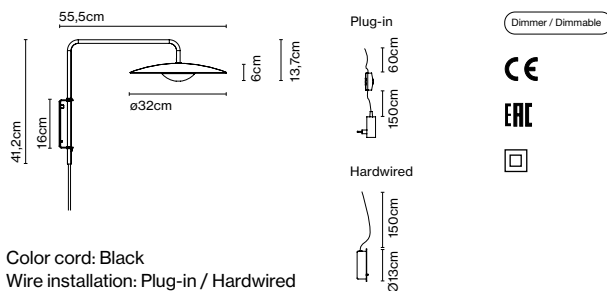

Ginger A

Code Finish Dimmer
Plug-in
A662-074 ● Oak-White Progressive
A662-075 ● Wenge-White Progressive

Hardwired (Canopy)
A662-081 ● Oak-White Triac / on-off
A662-082 ● Wenge-White Triac / on-off

RSC (Recessed canopy)
A662-130 ● Oak-White Triac
A662-131 ● Wenge-White Triac

Materials Integrated dimmer: Yes (Plug-in version)
Diffuser: Pressed wood Dimmer Type: Progressive dimmer from
Dissipater: Aluminium 0 to 100
Structure: Metal Dimming protocols: Phase cut (Triac)

Product type: Wall
Light source: LED SMD 700mA 8,2W 2700K CRI90 913lm
Luminaire: 220 - 240 VAC TRIAC 9,89W 350lm
Weight: Net 1,5 kg – Gross 3 kg
Package: 57 x 53 x 17 cm – 3 kg Vol – 0,051 m³
LED included

Color cord: Black
Wire installation: Plug-in / Hardwired