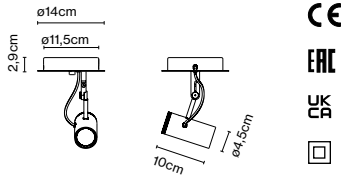

Polo Spot

Code
A642-036
A642-037

Finish
● Black (RAL 9005)
● White (RAL 9001)

Materials
Diffuser: Aluminium
Body: Aluminium

Dimmable: No

Product type: Ceiling
Light source: LED SMD 350mA 6,3W 3000K CRI80 532,4lm
Luminaire: 100 - 240 VAC 8,11W 436lm
Weight: Net 0,6 kg – Gross 0,8 kg
Package: 19 x 19 x 14 cm – 0,8 kg Vol – 0,005 m³
Product notes: Reflector with 36° degree aperture
LED included

Wire installation: Hardwired
Color cord: Black