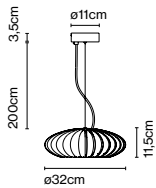

Cable length: 2 m
Wire installation: Hardwired
Color cord: Transparent
Canopy color: White

Maranga 50

Code A644-001 Finish ● White (RAL 9003)

Materials
Shade: Polycarbonate, chromed metal cover
Diffuser: Transparent polycarbonate