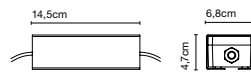

Dimmer Casambi IP65

Code A712-001
Finish ● Black

Materials
Case: ABS
Trim: Aluminium

Product type: Accessory
85 - 240 VAC max. 50W
Weight: Net 2 kg – Gross 3 kg
Package: 20 x 12 x 8 cm - 3 kg – VOL - 0,002 m³
Product notes: Bluetooth smart wireless trailing edge dimmer that adjusts light intensity or switches the lamp ON/OFF. Available in Android or iOS with the app Casambi.