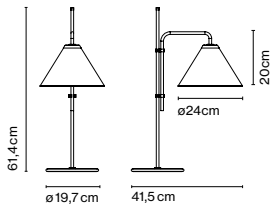

Cable length: 2 m

Wire installation: Plug-in

Color cord: Black

Switch location: In-line

The Ginger collection is notable for its great simplicity of form, its lightweight appearance and reflected direct light. A design for any type of project.