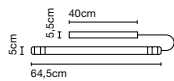

Neón de Luz NL - A 65

Code	Finish	Dimming	Class
A70-510	● Aluminium LED	-	II
A70-509	● Aluminium LED	DALI	II

Materials: Polycarbonate with reflectors
Structure: Polycarbonate with reflectors
Brackets: Chromed zamac
Reactance box: Polycarbonate

Dimmable: Depends on the model
Integrated dimmer: No
Dimming protocols: DALI

Product type: Wall
Light source: LED SMD 450mA 15W 3000K CRI80 2250lm
Luminaire: 220 - 240 VAC 18,94W
220 - 240 VAC DALI 2 18,87W
Weight: Net 1,2 kg – Gross 1,8 kg
Package: 68 x 8 x 8 cm – 0,6 kg Vol – 0,004 m³
58 x 22 x 5 cm – 1,2 kg Vol – 0,006 m³
LED included

Dimmable

CE

ERC

UK
CA

Wire installation: Hardwired
Color cord: Transparent
Canopy color: White