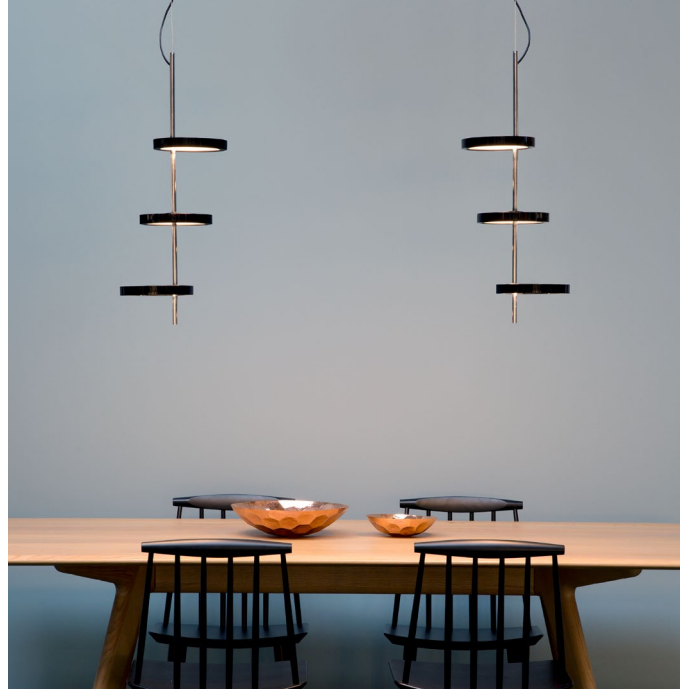

The outcome of the designer's arduous quest to create a fixture that seems to float on air, the Nenúfar takes its name and its delicate shape from the water lily. The Nenúfar is a cluster of LED pendants, composed of several discs attached to

a central stem. Each disc is distinct, separated from the others in a way that the downward beams do not intersect or interfere, but combine for a uniform, direct beam.