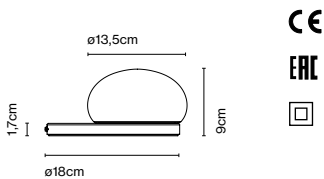

Materials
Base: Steel
Diffuser: Opal blown glass

Dimmable: No

Product type: Table
Light source: LED SMD 24Vdc 6,5W 2700K CRI90 579lm
Luminaire: 100 - 240 VAC 7,2W 157lm
Weight: Net 0,39 kg – Gross 1,22 kg
Package: 22 x 19 x 13 cm – 1,22 kg Vol – 0,005 m³ (1u)
39 x 17 x 45 cm – 5,4 kg Vol – 0,03 m³ (4u)
Product note: Multiple order of 4 units
LED included