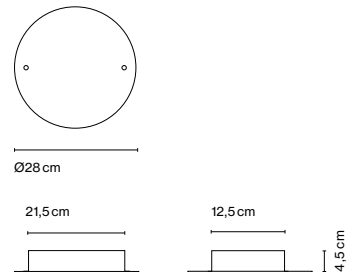

Nenúfar Canopy 60W DALI

Code A647-043   Finish ● Black

Materials
Structure: Painted iron

Dimmable: No

Product type: Accessory
Luminaire: 220 - 240 VAC DALI 60W (max.)
Weight: Net 1,9 kg – Gross 2,6 kg
Package: 44 x 44 x 13 cm - 2,6 kg – VOL - 0,012 m³