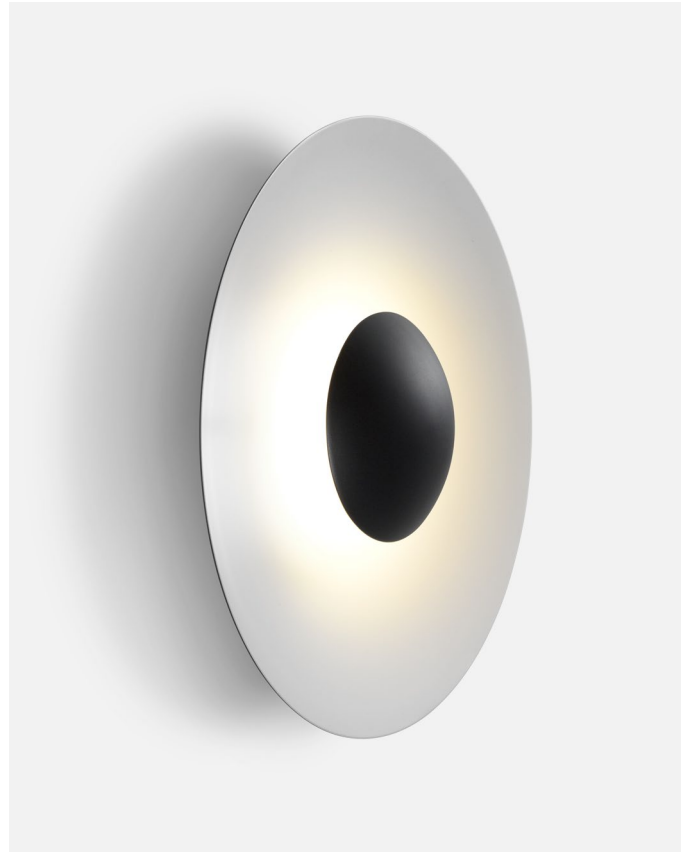

Ginger 20C IP65

Code
A662-550-31
A662-550-39

Finish
● Rust Brown
● Black-White (RAL 9005-9010)

Materials
Diffuser: Aluminium
Dissipater: Aluminium

Dimmable: Yes
Integrated dimmer: No
Dimming protocols: It depends on the purchased power supply.
Phase cut (Triac)
DALI

Product type: Wall / Ceiling
Light source: LED SMD 24Vdc 5W 2700K CRI90 495lm
Luminaire: (Power supply not included) 161lm - Black-White
(Power supply not included) 291lm - Rust brown
Weight: Net 0,5 kg – Gross 0,7 kg
Package: 24 x 21 x 10 cm – 0,7 kg Vol – 0,01 m³
Product notes: 24V remote power supply to be ordered separately.
LED included

Dimmable

CE

IP65

ERC

UK
CA

Power supplies on page 108

Canopy color: Black