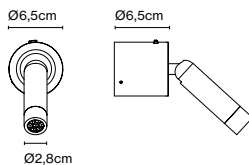

Ledtube A (NEW)

Code	Finish
A622-170-17-27K	● Aluminium
A622-170-18-27K	● Bronze
A622-170-35-27K	● Matt white (RAL 9010)
A622-170-39-27K	● Matt black (RAL 9005)

Materials
Structure: Injected aluminium

Dimmable: No

Product type: Wall / Ceiling
Light source: LED SMD 700mA 2,1W 2700K CRI80 226,5lm
Luminaire: 100 - 240 VAC 4,25W 131lm
Weight: Net 0,46 kg – Gross 0,56 kg
Package: 21 x 12 x 9 cm – 0,3 kg Vol – 0,002 m³
Product notes: Lens at 25° with a honeycomb grill to avoid glare.
Integrated switch
LED included