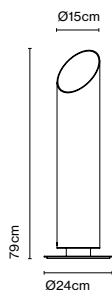

Elipse P79

Code
A707-002-47
A707-002-38

Finish
● Brown (RAL 8019)
● Graphite Grey (RAL 7024)

Materials
Body: Aluminium
Base: Aluminium

Dimmable: Yes
Integrated dimmer: No
Dimmer Casambi IP65 (optional)

Product type: Floor
Light source: LED COB 230VAC 15W 2700K CRI90 1022lm
Luminaire: 230 VAC TRIAC 15W 281lm
Weight: Net 4,2 kg – Gross 6,1 kg
Package: 27,5 x 26 x 21 cm – 2,3 kg Vol – 0,015 m³
Ø17,8 x 88 cm – 3,8 kg Vol – 0,03 m³
LED included

CE

ERC

IP65

Cable length: 2,5 m
Wire installation: Plug-in
Color cord: Black