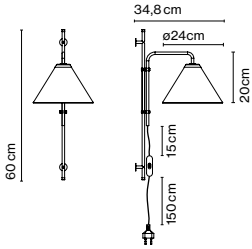

Funiculí A Fabric

Code	Finish
A641-403	● Black / White
A641-404	● Black / Sand

Materials
Stem: Iron
Shade: White or sand polyester shade, made of a PVC-PET laminated film

Product type: Wall
Light source: E14 LED 5W
Weight: Net 0,7 kg – Gross 1,7 kg
Package: 65 x 29 x 10 cm – 1,4 kg Vol – 0,02 m³
26 x 26 x 18 cm – 0,3 kg Vol – 0,012 m³

CE

ERC