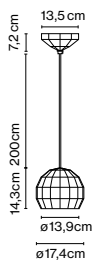

Materials

Shade: Ceramic with the inner part in brilliant white enamel or gold

Canopy: Ceramic

Cord: Fabric

Product type: Pendant

Light source: G9 LED 2,2W

Weight: Net 1,3 kg – Gross 2 kg

Package: 45 x 25 x 27 cm – 2 kg Vol – 0,03 m³