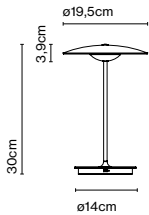

Ginger 20 M

Code	Finish
A662-560	● Oak-White
A662-561	● Wenge-White
A662-562	● Brushed brass-Brushed brass
A662-563	● Brushed brass-White

Materials
Diffuser and base: Pressed wood or brushed aluminium
Dissipater: Aluminium
Stem: Aluminium

Integrated dimmer: Yes
Dimmer Type: 3 positions dimmer

Product type: Table / Portable
Light source: LED SMD 1A 3,5W 2700K CRI90 395lm
Luminaire: in 5 Vdc 1,5A 290lm
Weight: Net 0,8 kg – Gross 1 kg
Package: 40 x 21 x 17 cm – 1 kg Vol – 0,01 m³ (1u)
39 x 22 x 41 cm – 2,4 kg Vol – 0,04 m³ (2u)
Product notes: Multiple order of 2 units
Charging cable included (USB to USB-C). Power adapter not included.