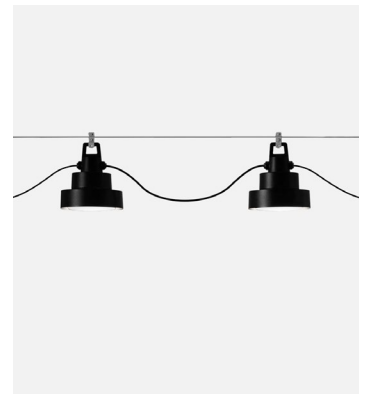

Wire installation: Hardwired

Garland accessory

Code Finish
 A628-074 ● Stainless steel

Product type: Accessory

Canopy IP65

Code Finish
 A628-075-39 ● Black

Product type: Accessory
 Weight: Net 0,2 kg – Gross 0,3 kg
 Package: 16 x 9 x 15 cm - 0,3 kg – VOL - 0,002 m³