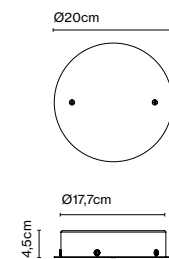

Circular Canopy 50W

Code	Finish	Dimming	Class
A693-010	● Black	Triac	II
A693-011	● Black	DALI (max. 35W)	II

Materials
Structure: Painted iron

Product type: Accessory
Luminaire: 220 - 240 VAC TRIAC 50W (max.)
220 - 240 VAC DALI 35W (max.)

Weight: Net 1,15 kg – Gross 1,4 kg
Package: 23 x 21 x 9 cm - 1,4 kg – VOL - 0,004 m³
Product notes: Canopy for 24V luminaires.

Wire installation: Hardwired
Canopy color: Black - Entry points: 5

Dimmable: Yes
Integrated dimmer: No
Dimming protocols: Phase cut (Triac)
DALI