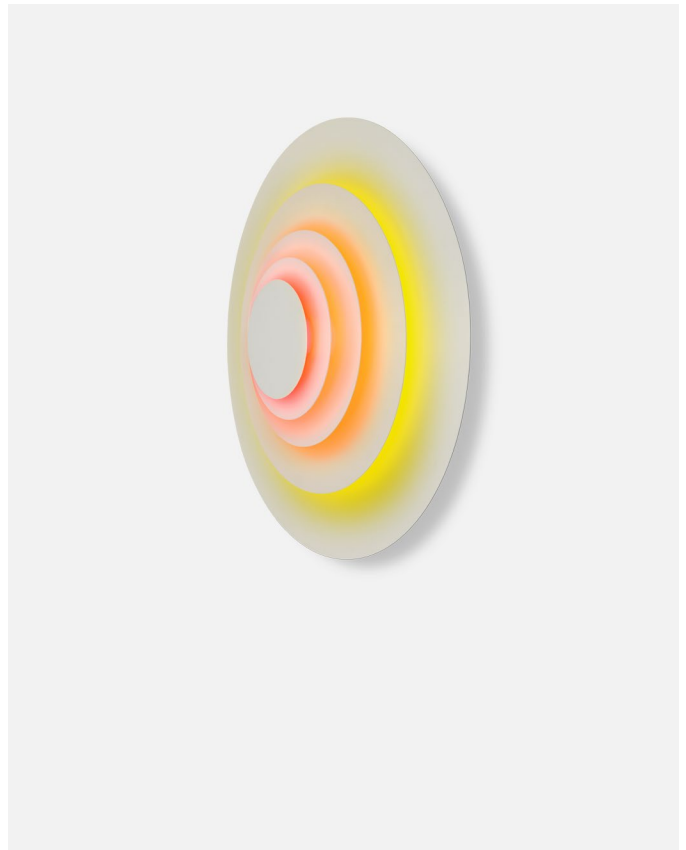

Concentric M

Code	Finish
A678-004	● Corona (Fluor colors)
A678-005	● Minor (Cold colors)
A678-006	● Major (Warm colors)

Materials
Structure: Lacquered white metal,
backed with colored vinyl.

Dimmable: Yes
Integrated dimmer: No
Dimming protocols: Phase cut (Triac)

Product type: Wall / Ceiling
Light source: LED SMD 700mA 8,2W 2700K CRI90 913lm
Luminaire: 220 - 240 VAC TRIAC 9W
Weight: Net 8 kg – Gross 12 kg
Package: 107 x 107 x 23 cm – 12 kg Vol – 0,26 m³
LED included

Wire installation: Hardwired

Concentric L

Code	Finish
A678-007	● Corona (Fluor colors)
A678-008	● Minor (Cold colors)
A678-009	● Major (Warm colors)

Materials
Structure: Lacquered white metal,
backed with colored vinyl.

Dimmable: Yes
Integrated dimmer: No
Dimming protocols: Phase cut (Triac)

Product type: Wall / Ceiling
Light source: LED SMD 700mA 8,2W 2700K CRI90 913lm
Luminaire: 220 - 240 VAC TRIAC 9W
Weight: Net 11 kg – Gross 17 kg
Package: 107 x 107 x 23 cm – 17 kg Vol – 0,26 m³
LED included

Wire installation: Hardwired