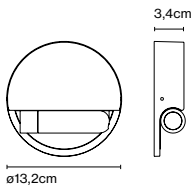

Ledtube R right

Code	Finish
A622-101	● Aluminium
A622-107	● Bronze
A622-109	● Matt white (RAL 9010)
A622-111	● Matt black (RAL 9005)

Materials Dimmable: No
Structure: Injected aluminium
Frontal: Transparent polycarbonate

Product type: Wall
Light source: LED SMD 700mA 2,1W 2700K CRI80 226,5lm
Luminaire: 100 - 240 VAC 4,25W 131lm
Weight: Net 0,8 kg – Gross 0,9 kg
Package: 16 x 15 x 9 cm – 0,9 kg Vol – 0,002 m³
Product notes: Incorporated press button to switch on or off when opening or closing the wall lamp. Honeycomb grill to avoid glare.
LED included