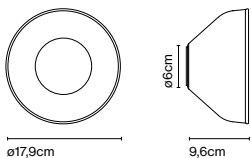

Dimmable

CE

ERC

UK
CA