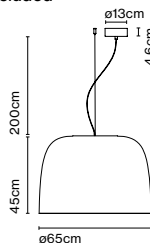

Product type: Pendant

Light source: LED SMD 700mA 22,4W 2700K CRI90 2933lm

Luminaire: 180 - 295 VAC TRIAC 26,09W 1770lm
220 - 240 VAC DALI 26,37W 1770lm

Weight: Net 6,9 kg – Gross 9,3 kg

Package: 65 x 65 x 49 cm – 9,3 kg Vol – 0,2 m³

Product notes: 3000K available upon request

LED included