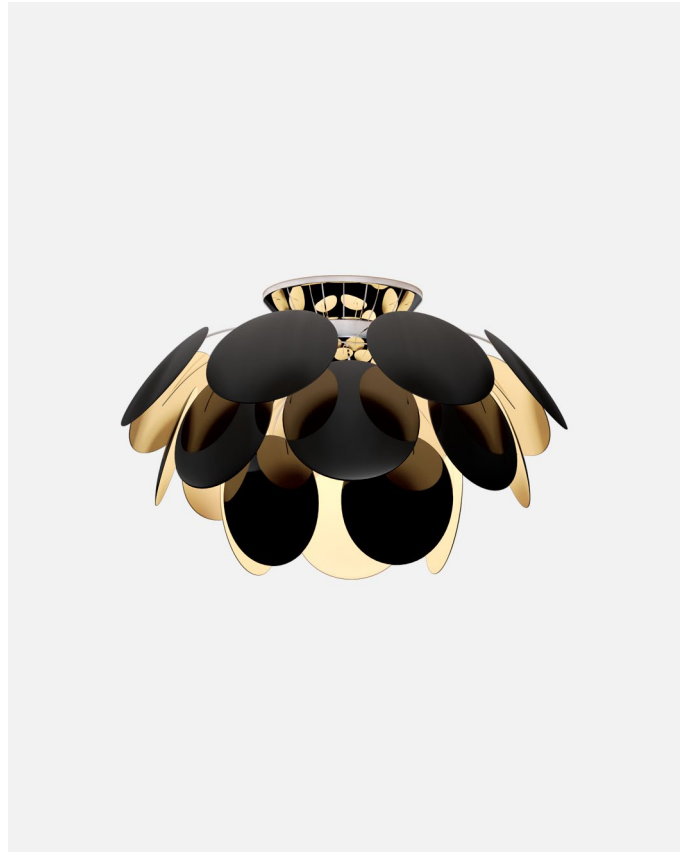

Discocó C88

Code	Finish
A620-011	● White (RAL 9003)
A620-109	● Matte Grey (RAL 7037)
A620-108	● Matte Beige (RAL 1001)
A620-082	● Black - Gold (RAL 9004 - Gold)

Materials
Discs: ABS
Semi-sphere: Chromed metal

Product type: Ceiling
Light source: 3x E27 LED Globe (ø120) 14W
Weight: Net 5,9 kg – Gross 9,5 kg
Package: 121 x 31 x 41 cm - 9,5 kg – VOL - 0,15 m³

Wire installation: Hardwired