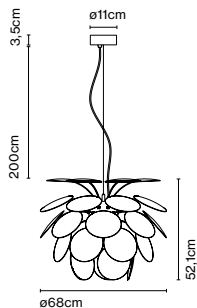

Discocó 68

Code	Finish
A620-110	● White (RAL 9003)
A620-120	● Matte Grey (RAL 7037)
A620-119	● Matte Beige (RAL 1001)
A620-121	● Black - Gold (RAL 9004 - Gold)
A620-148	● White (Susp. Wire 5m)
A620-161	● American oak-Black chrome

Materials
Discs: ABS
Sphere: Chromed metal
Canopy: Metal

Product type: Pendant
Light source: 3x E27 LED Globe (ø120) 14W
Weight: Net 4,6 kg – Gross 7,5 kg
Package: 125 x 33 x 28 cm - 7,5 kg – VOL - 0,115 m³
Product notes: For the wood version, the discs are made of pressed American oak of 4 mm. Black chrome sphere.