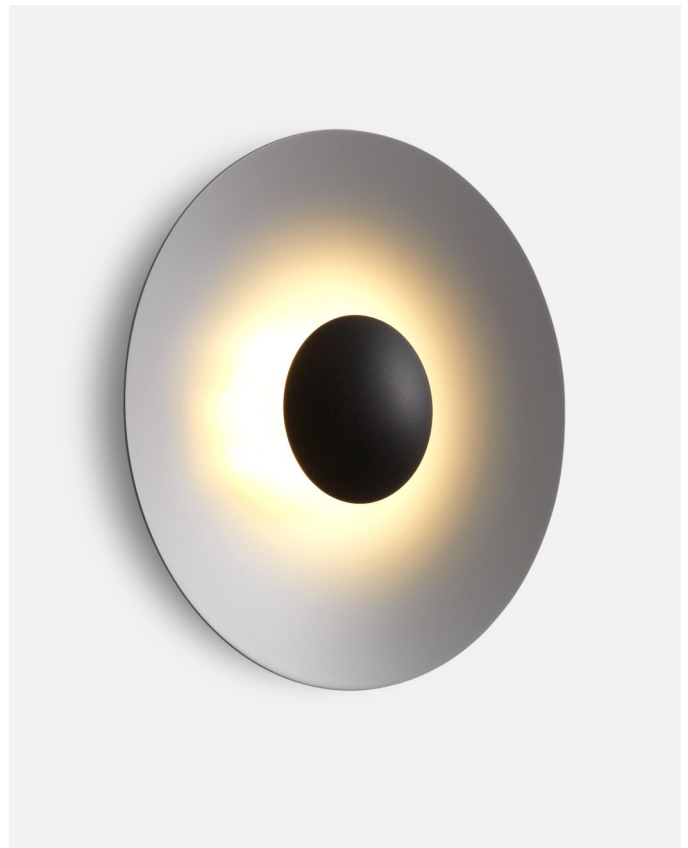

Ginger 32C

Code	Finish
A662-146	● Oak-White
A662-147	● Wenge-White
A662-148	● Oak-Oak
A662-149	● Wenge-Wenge
A662-382	● Brushed brass-Brushed brass
A662-383	● Black-White
A662-570-36-27K	● Mauve (RAL 010 70 10) NEW
A662-570-37-27K	● Sand (RAL 050 85 10) NEW
A662-570-38-27K	● Stone Grey (RAL 000 65 00) NEW

Materials
Diffuser: Pressed wood or brushed aluminium
Dissipater: Aluminium
Canopy: Metal

Dimmable: Yes
Integrated dimmer: No
Dimming protocols: Phase cut (Triac)

Product type: Wall / Ceiling
Light source: LED SMD 700mA 8,2W 2700K CRI90 913lm
Luminaire: 220 - 240 VAC TRIAC 9W 350lm
Weight: Net 1 kg – Gross 2 kg
Package: 43 x 48 x 17 cm – 2 kg Vol – 0,04 m³
LED included

Canopy color: Black
Wire installation: Hardwired

Ginger 42C

Code	Finish
A662-150	● Oak-White
A662-151	● Wenge-White
A662-152	● Oak-Oak
A662-153	● Wenge-Wenge
A662-384	● Brushed brass-Brushed brass
A662-385	● Black-White
A662-571-36-27K	● Mauve (RAL 010 70 10) NEW
A662-571-37-27K	● Sand (RAL 050 85 10) NEW
A662-571-38-27K	● Stone Grey (RAL 000 65 00) NEW

Materials
Diffuser: Pressed wood or brushed aluminium
Dissipater: Aluminium
Canopy: Metal

Dimmable: Yes
Integrated dimmer: No
Dimming protocols: Phase cut (Triac)

Product type: Wall / Ceiling
Light source: LED SMD 700mA 16,28W 2700K CRI90 1873lm
Luminaire: 180 - 295 VAC TRIAC 19,71W 698lm
Weight: Net 1,9 kg – Gross 3,5 kg
Package: 57 x 53 x 17 cm – 3,5 kg Vol – 0,051 m³
LED included

Canopy color: Black
Wire installation: Hardwired