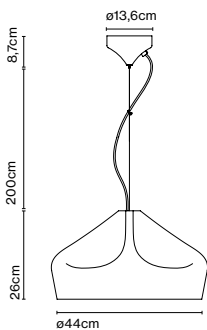

Pleat Box 47

Code	Finish
A636-067	● White - White
A636-068	● White - Gold
A636-069	● Grey - White
A636-070	● Grey - Gold
A636-071	● Terracotta - White
A636-072	● Terracotta - Gold
A636-087	● Black - White
A636-088	● Black - Gold
A636-103	● Brown - White
A636-104	● Brown - Gold

Materials
Shade: Ceramic with the inner part in brilliant white enamel or gold
Canopy: Ceramic
Cord: Fabric

Product type: Pendant
Light source: E27 LED Standard 8W
Weight: Net 4,6 kg – Gross 6 kg
Package: 57 x 57 x 36 cm – 6 kg Vol – 0,1 m³