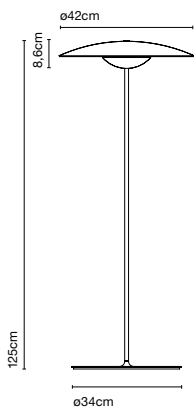

Ginger P

Code Finish
A662-033 Oak-White
A662-034 Wenge-White

Materials Integrated dimmer: Yes
Diffuser and base: Pressed wood Dimmer Type: Foot-operated progressive
Dissipater: Aluminium in-line dimmer
Stem: Aluminium

Product type: Floor
Light source: LED SMD 700mA 16,28W 2700K CRI90 1873lm
Luminaire: 85 - 264 VAC 17W 698lm
Weight: Net 4,9 kg – Gross 8,5 kg
Package: 57 x 53 x 17 cm – 6,5 kg Vol – 0,051 m³
19 x 18 x 133 cm – 2 kg Vol – 0,045 m³
LED included

Dimmer

CE

ERC

Cable length: 2 m
Wire installation: Plug-in
Color cord: Black
Switch location: In-line