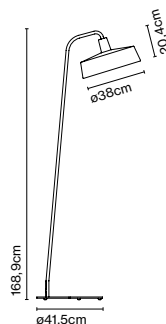

Soho 38 P LED

Code	Finish
A631-230	● White
A631-231	● Stone grey
A631-232	● Black
A631-233	● Sand
A631-234	● Sky blue

Materials
Shade: Rotary moulded polyethylene
Diffuser: Methacrylate opal
Structure: Metal with stainless anti-oxidant cataphoresis

Dimmable: Yes
Integrated dimmer: No
Dimming protocols: Phase cut (Triac)

Product type: Ceiling
Light source: LED SMD 700mA 8,2W 2700K CRI90 913lm
Luminaire: 220 - 240 VAC TRIAC 9,89W
Weight: Net 12 kg – Gross 14,5 kg
Package: 44 x 44 x 24 cm – 3 kg Vol – 0,05 m³
46 x 46 x 3 cm – 8,5 kg Vol – 0,006 m³
176 x 30 x 6,5 cm – 3 kg Vol – 0,03 m³

LED included

Dimmable

IP44

CE

ERC

Cable length: 2 m
Wire installation: Plug-in
Color cord: Black