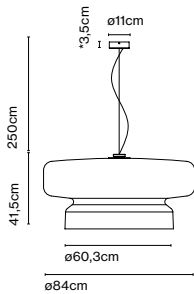

Bohemia 84

Code	Finish	Dimming	Class
A698-001	● Green	Triac	II
A698-002	● Violet	Triac	II
A698-003	● Amber	Triac	II
A698-004	● Green	DALI	I
A698-005	● Violet	DALI	I
A698-006	● Amber	DALI	I

Materials
Shade: Rotomoulded Polycarbonate
Diffuser: Opal methacrylate

Dimmable: Yes
Integrated dimmer: No
Dimming protocols: Phase cut (Triac)
DALI

Product type: Pendant
Light source: LED SMD 700mA 22,4W 2700K CRI90 2933lm
Luminaire: 180 - 295 VAC TRIAC 26W 1619lm
220 - 240 VAC DALI 26,37W 1619lm
Weight: Net 12,7 kg – Gross 20 kg
Package: 93 x 93 x 53 cm – 20 kg Vol – 0,5 m³
LED included

Dimmable

* 5,7cm (DALI)

Cable length: 2,5 m
Wire installation: Hardwired
Color cord: Black
Canopy color: Black