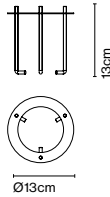

Spare parts

Code	Product	Finish	Spare part
R628-002	Plaff-on! 16 IP65	-	Glass
R628-010	Plaff-on! 33 IP54	-	Glass
R628-011	Plaff-on! 50 IP54	-	Glass