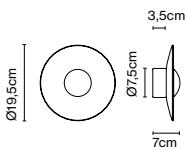

Ginger 20C

Code	Finish	
A662-376	● Oak-White	
A662-377	● Wenge-White	
A662-378	● Oak-Oak	
A662-379	● Wenge-Wenge	
A662-380	● Brushed brass-Brushed brass	
A662-381	● Black-White	
A662-569-36-27K	● Mauve (RAL 010 70 10)	NEW
A662-569-37-27K	● Sand (RAL 050 85 10)	NEW
A662-569-38-27K	● Stone Grey (RAL 000 65 00)	NEW

Materials
Diffuser: Pressed wood or brushed aluminium
Dissipater: Aluminium
Canopy: Metal

Dimmable: Yes
Integrated dimmer: No
Dimming protocols: Phase cut (Triac)

Product type: Wall / Ceiling
Light source: LED SMD 350mA 4,05W 2700K CRI90 463lm
Luminaire: 220 - 240 VAC TRIAC 5,72W 161lm
Weight: Net 0,4 kg – Gross 0,7 kg
Package: 24 x 21 x 10 cm – 0,7 kg Vol – 0,01 m³
LED included

Dimmable

Canopy color: Black
Wire installation: Hardwired