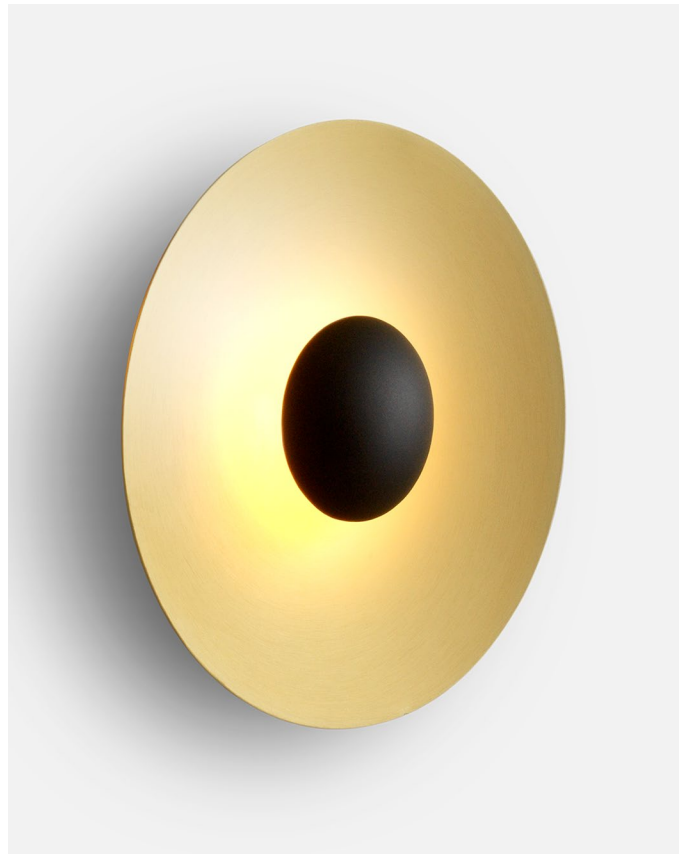

Canopy color: Black
Wire installation: Hardwired

Ginger