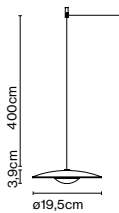

Ginger 20 - 24V

Code	Finish
A662-392	● Oak-White
A662-393	● Wenge-White
A662-394	● Oak-Oak
A662-395	● Wenge-Wenge
A662-344	● Brushed brass-Brushed brass
A662-345	● Brushed brass-White
A662-346	● Black-White

Materials
Diffuser: Pressed wood or brushed aluminium
Dissipater: Aluminium

Dimmable: Yes
Integrated dimmer: No
Dimming protocols: It depends on the purchased power supply.
Phase cut (Triac)
DALI

Product type: Pendant
Light source: LED SMD 24Vdc 5W 2700K CRI90 495lm
Luminaire: (Power supply not included) 161lm
Weight: Net 0,3 kg – Gross 0,5 kg
Package: 23 x 21 x 10 cm – 0,5 kg Vol – 0,01 m³
Product notes: Use with Cluster. 1 pc. hook accessory included
LED included

Dimmable

Cable length: 4 m
Wire installation: Hardwired
Color cord: Black