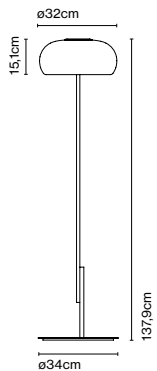

Vetra P

Code	Finish
A689-008	● White
A689-009	● Black

Materials
Base: Iron
Stem: Iron
Shade: Blown glass
Dissipater: Aluminium

Dimmable: Yes
Integrated dimmer: No
3 positions sensor dimmer.

Product type: Floor
Light source: LED SMD 700mA 8,2W 2700K CRI90 913lm
Luminaire: 100 - 240 VAC 10,85W 348lm
Weight: Net 7,9 kg – Gross 10 kg
Package: 43 x 43 x 28 cm – 3 kg Vol – 0,051 m³
140 x 25 x 25 cm – 4 kg Vol – 0,09 m³
36 x 36 x 5 cm – 3 kg Vol – 0,01 m³
LED included

Dimmer

CE

ERC

Cable length: 2 m
Wire installation: Hardwired
Color cord: Black
Switch location: In-line