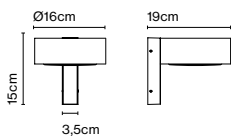

Plaff-on! A IP65

Code A628-061
A628-061-31-27K
Finish ● Black
● Rust Brown

Materials
Structure: Aluminium
Shade: Opal blown glass

Dimmable: Yes
Integrated dimmer: No
Dimming protocols: Phase cut (Triac)

Product type: Wall
Light source: LED COB 230 VAC 8W 2700K CRI90 571lm
Luminaire: 230 VAC TRIAC 8,47W 225lm
Weight: Net 0,8 kg – Gross 1,2 kg
Package: 22 x 22 x 16,5 cm – 1,2 kg Vol – 0,008 m³
LED included

Dimmable

CE

ERC

UK
CA

IP65