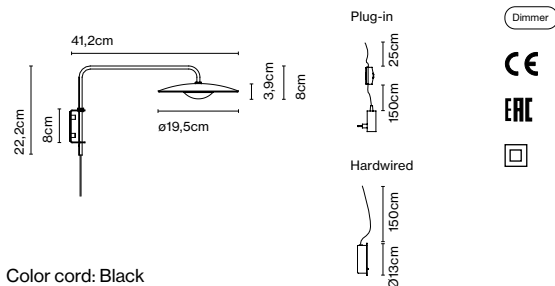

Ginger 20 A

Code Finish Dimmer

Plug-in
A662-142 ● Oak-White Yes
A662-143 ● Wenge-White Yes

Hardwired
A662-144 ● Oak-White -
A662-145 ● Wenge-White -

Materials Integrated dimmer: Yes (Plug-in version)
Diffuser: Pressed wood Dimmer Type: Progressive in-line dimmer
Dissipater: Aluminium from 0 to 100.
Structure: Metal

Product type: Wall
Light source: LED SMD 350mA 4,05W 2700K CRI90 463lm
Luminaire: 85 - 264 VAC 5,7W 161lm
Weight: Net 0,6 kg – Gross 1,5 kg
Package: 46 x 28 x 24 cm – 1,5 kg Vol – 0,03 m³
Product notes: Plug in: Progressive dimmer from 0 to 100.
Hardwired: Canopy with switch on/off.

LED included

Color cord: Black
Wire installation: Plug-in / Hardwired