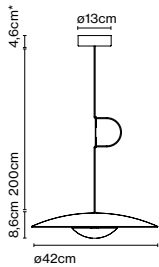

Ginger 42

Code	Finish	Dimming	Class
A662-025	● Oak-White	Triac	II
A662-026	● Wenge-White	Triac	II
A662-027	● Oak-White	DALI	I
A662-028	● Wenge-White	DALI	I
A662-029	● Oak-White	1-10V	I
A662-030	● Wenge-White	1-10V	I
A662-360	● Brushed brass-Brushed brass	Triac	II
A662-361	● Brushed brass-White	Triac	II
A662-362	● Black-White	Triac	II
A662-364	● Brushed brass-Brushed brass	DALI	I
A662-365	● Brushed brass-White	DALI	I
A662-366	● Black-White	DALI	I

Materials
Diffuser: Pressed wood or brushed aluminium
Dissipater: Aluminium

Dimmable: Yes
Integrated dimmer: No
Dimming protocols: Phase cut (Triac)
DALI
1-10V

Product type: Pendant
Light source: LED SMD 700mA 16,28W 2700K CRI90 1873lm
Luminaire: 180 - 295 VAC TRIAC 19,71W 698lm
220 - 240 VAC DALI 20,32W 698lm
220 - 240 VAC 1-10V 20,85W 698lm
Weight: Net 2 kg – Gross 3,5 kg
Package: 57 x 53 x 17 cm – 3,5 kg Vol – 0,051 m³
LED included

Dimmable

* 6,5cm (DALI)

Cable length: 2 m
Wire installation: Hardwired
Color cord: Black
Canopy color: Black