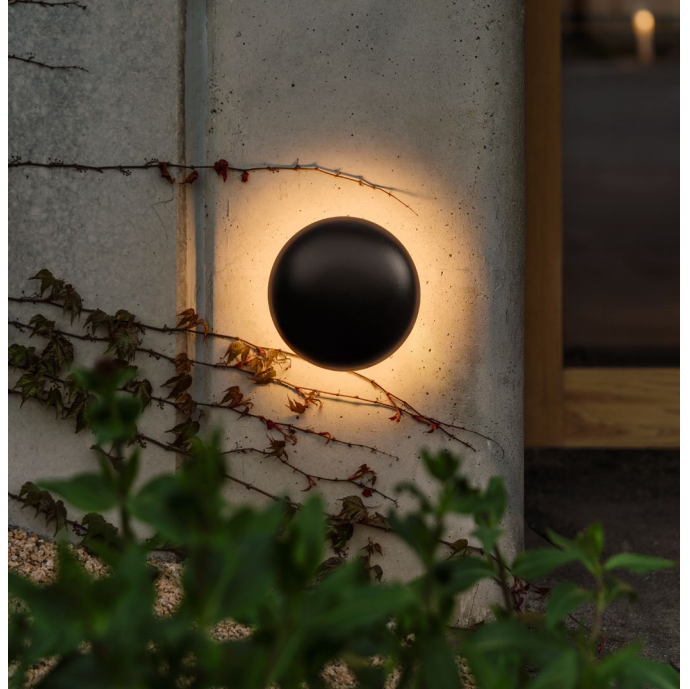

Babila, Marco Zanuso Jr.

Babila demonstrates that, when it comes to a design, the material can be as important as the shape. This new outdoor wall sconce is of polished stainless steel, a circular object that produces a panoramic effect, reflecting its surroundings. It is

not designed to be an architectural element, but rather a simple and beautiful design that draws attention, whether on or off, as it allows us to catch a glimpse of the daily life occurring around it.