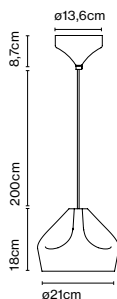

Materials
 Shade: Ceramic with the inner part in brilliant white enamel or gold
 Canopy: Ceramic
 Cord: Fabric

Product type: Pendant
 Light source: E14 LED 5W
 Weight: Net 1,9 kg – Gross 2,5 kg
 Package: 36 x 36 x 30 cm – 2,5 kg Vol – 0,04 m³