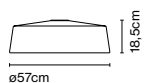

Soho C 57 LED

Code	Finish
A631-106	● White
A631-107	● Stone grey
A631-108	● Black

Materials
Shade: Rotary moulded polyethylene
Diffuser: Methacrylate opal

Dimmable: Yes
Integrated dimmer: No
Dimming protocols: DALI / DSI

Product type: Ceiling
Light source: LED SMD 700mA 28,7W 2700K CRI80 3446lm
Luminaire: 220 - 240 VAC DALI 33,5W 2086lm
Weight: Net 6,3 kg – Gross 7,7 kg
Package: 60 x 60 x 21 cm – 7,7 kg Vol – 0,08 m³
Product notes: 3000K available upon request
LED included

Dimmable

CE

ERC

UK
CA

Wire installation: Hardwired