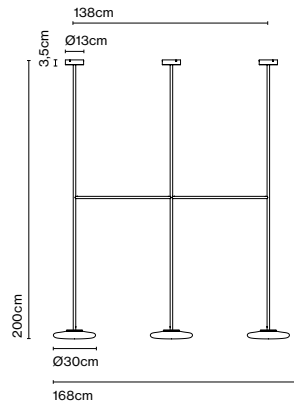

Ihana x3 200

Code	Finish	Dimming	CCT
A709-001-39-27K	● Opal	Triac	27K
A709-002-39-18/30K	● Opal	Triac	DTW 18K-30K

Materials
Structure: Steel
Shade: Opal blown glass

Dimmable: Yes
Integrated dimmer: No
Dimming protocols: Phase cut (Triac)
Dim to warm from 1800K to 3000K. (Triac)

Product type: Pendant / Ceiling
Light source: LED SMD 700mA 24,6W 2700K CRI90 2739lm
Luminaire: 220 - 240 VAC TRIAC 29,67W 1491lm
Light source DTW: LED COB 350mA 18W 1800-3000K CRI90 1908lm
Luminaire DTW: 220 - 240 VAC TRIAC 22,8W
Weight: Net 8,2 kg – Gross 15,1 kg
Package: (3x) 21 x 42 x 42 cm – 3 kg Vol – 0,04 m³
          18 x 18 x 225 cm – 6,7 kg Vol – 0,07 m³
          18 x 18 x 225 cm – 5,4 kg Vol – 0,07 m³
Product notes: DALI upon request
LED included

Dimmable

CE

ERC

UK
CA