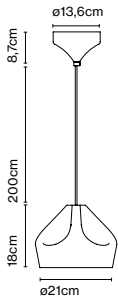

Pleat Box 24 LED

Code	Finish
A636-210	● White - White
A636-211	● White - Gold
A636-212	● Grey - White
A636-213	● Grey - Gold
A636-214	● Terracotta - White
A636-215	● Terracotta - Gold
A636-216	● Black - White
A636-217	● Black - Gold

Materials
Shade: Ceramic with the inner part in brilliant white enamel or gold
Canopy: Ceramic
Cord: Fabric

Dimmable: Yes
Integrated dimmer: No
Dimming protocols: Phase cut (Triac)

Product type: Pendant
Light source: LED SMD 700mA 8,2W 2700K CRI90 913lm
Luminaire: 220 - 240 VAC TRIAC 9,89W 113lm
Weight: Net 1,9 kg – Gross 2,5 kg
Package: 36 x 36 x 30 cm – 2,5 kg Vol – 0,04 m³
LED included