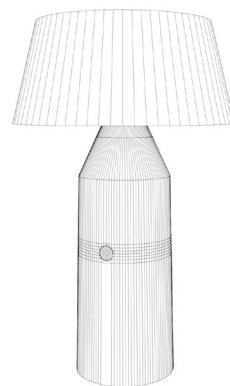

We want to offer you an exclusive service that's designed to make your work easier. By signing up at the new professional area at [marset.com](https://www.marset.com), you'll be able to download technical information, images, and videos of our products, receive our newsletter, and save your preferred products. We offer direct access and personal attention.