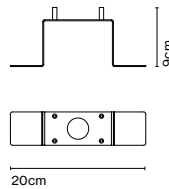

Ground fixation plate

Code	Finish
A646-067	● Stainless steel

Materials
Structure: Stainless steel

Product type: Accessory
Weight: Net 0,26 kg – Gross 0,32 kg
Package: 9 x 10 x 21 cm - 0,32 kg – VOL - 0,002 m³