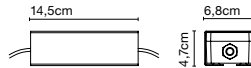

CE
ENEC
UKCA
IP65