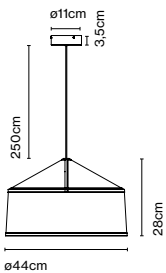

Materials
Shade: Bi-injected rotary moulded polyethylene

Product type: Pendant
Light source: E27 Globe (Ø95) 12W
Weight: Net 3 kg – Gross 3,9 kg
Package: 52 x 52 x 37 cm – 3,9 kg Vol – 0,1 m³

Cable length: 2,5 m
Wire installation: Hardwired
Color cord: Black
Canopy color: Black