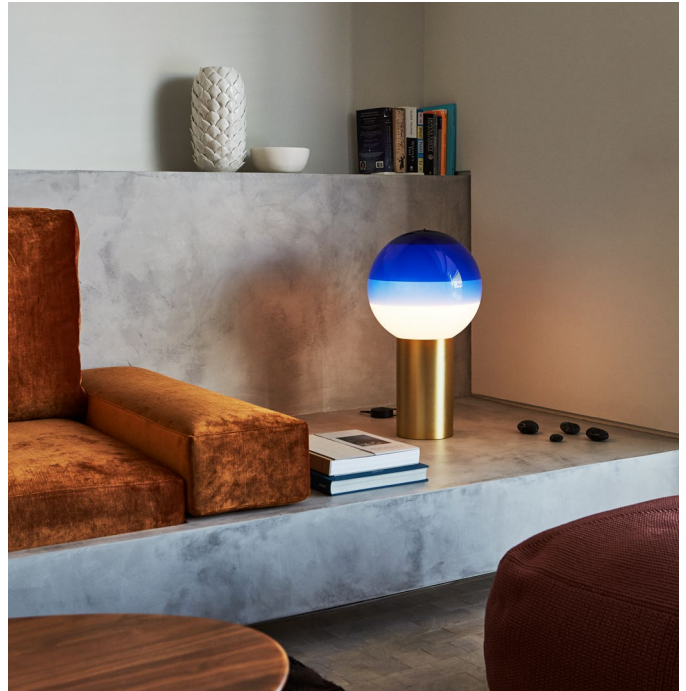

Dipping Light, Jordi Canudas

Beyond its function as a lamp, the Dipping Light seeks to excite. When it's turned on, its different shades of paint sift the light, creating a magical ambient effect. When it's off, its colored glass sphere is an object charged with beauty, and eye-

catching design piece for a shelf, bedside, or table. The various layers of paint draw concentric circles and capture the light, moderating its intensity. The paint becomes the shade, colouring and texturing the light.