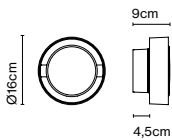

Plaff-on! 16 IP65

Code   Finish
A628-050   ● Black
A628-050-31-27K   ● Rust Brown

Materials   Dimmable: Yes
Structure: Aluminium   Integrated dimmer: No
Shade: Opal blown glass   Dimming protocols: Phase cut (Triac)

Product type: Wall / Ceiling
Light source: LED COB 230 VAC 8W 2700K CRI90 571lm
Luminaire: 230 VAC TRIAC 8,47W 225lm
Weight: Net 0,8 kg – Gross 1,2 kg
Package: 22 x 22 x 17 cm – 1,2 kg Vol – 0,008 m³
LED included

Dimmable

CE

IP65

ERC

UK
CA

Wire installation: Hardwired