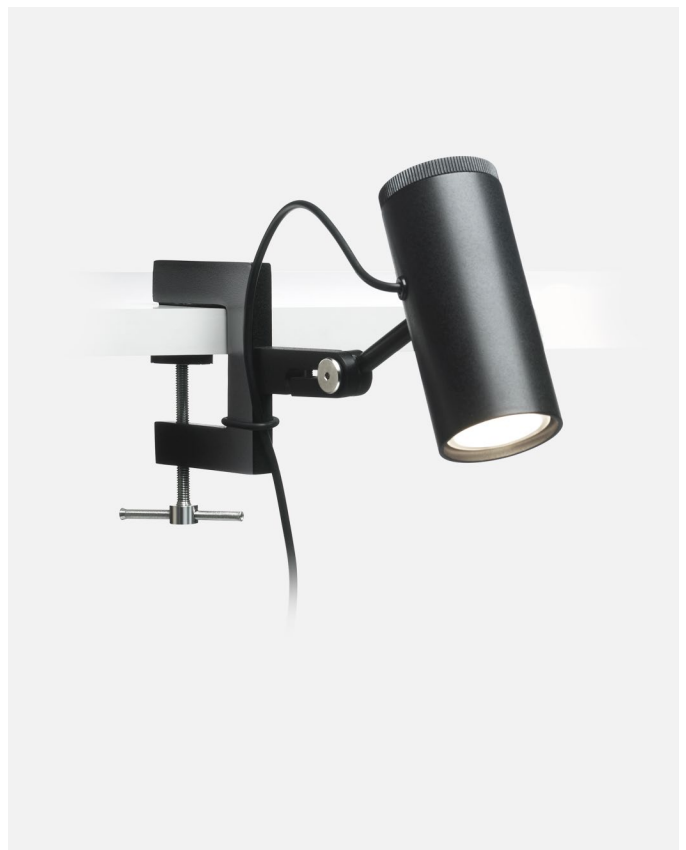

Polo A hardwire

Code	Finish
A642-040	● Black (RAL 9005)
A642-041	● White (RAL 9001)

Materials
Diffuser: Aluminium
Body: Aluminium

Dimmable: No

Product type: Wall
Light source: LED SMD 350mA 6,3W 3000K CRI80 532,4lm
Luminaire: 100 - 240 VAC 8,11W 436lm
Weight: Net 0,6 kg – Gross 0,8 kg
Package: 19 x 19 x 12 cm – 0,8 kg Vol – 0,004 m³
Product notes: Reflector with 80° degree aperture
LED included

Wire installation: Hardwired
Color cord: Black
Switch location: Built-in the shade

Polo A with clamp

Code	Finish
A642-026	● White (RAL 9001)

Materials
Diffuser: Aluminium
Body: Aluminium

Dimmable: No

Product type: Clamp
Light source: LED SMD 350mA 6,3W 3000K CRI80 532,4lm
Luminaire: 100 - 240 VAC 8,34W 441lm
Weight: Net 0,5 kg – Gross 0,7 kg
Package: 24 x 19 x 12 cm – 0,7 kg Vol – 0,005 m³
Product notes: Reflector with 80° degree aperture

Wire installation: Plug-in
Color cord: Black
Switch location: Built-in the shade