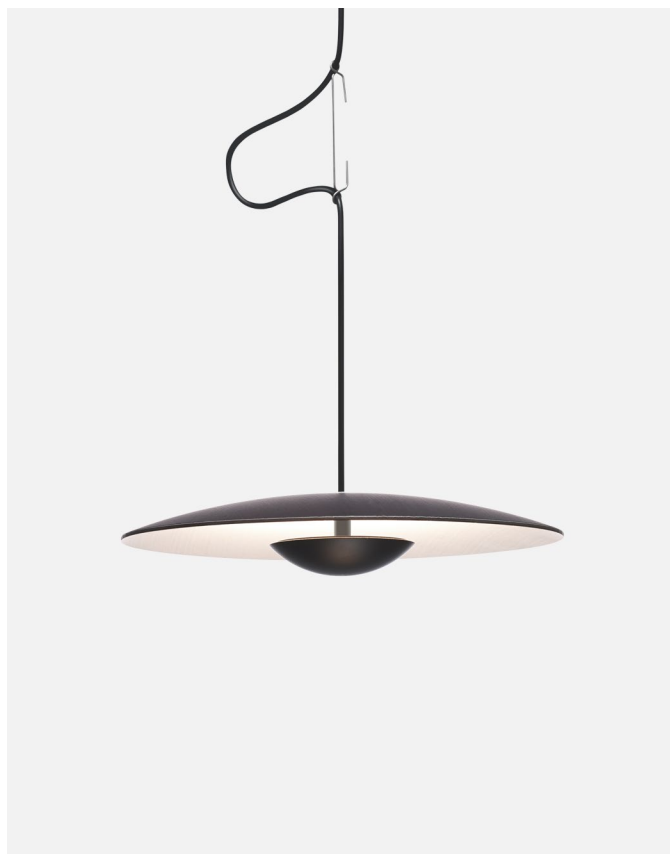

Ginger 32

Code	Finish	Dimming	Class
A662-019	● Oak-White	Triac	II
A662-020	● Wenge-White	Triac	II
A662-021	● Oak-White	DALI	I
A662-022	● Wenge-White	DALI	I
A662-023	● Oak-White	1-10V	I
A662-024	● Wenge-White	1-10V	I
A662-352	● Brushed brass-Brushed brass	Triac	II
A662-353	● Brushed brass-White	Triac	II
A662-354	● Black-White	Triac	II
A662-356	● Brushed brass-Brushed brass	DALI	I
A662-357	● Brushed brass-White	DALI	I
A662-358	● Black-White	DALI	I

Materials
Diffuser: Pressed wood or brushed aluminium
Dissipater: Aluminium

Dimmable: Yes
Integrated dimmer: No
Dimming protocols: Phase cut (Triac)
DALI
1-10V

Product type: Pendant
Light source: LED SMD 700mA 8,2W 2700K CRI90 913lm
Luminaire: 220 - 240 VAC TRIAC 10,87W 350lm
220 - 240 VAC DALI 11,59W 350lm
220 - 240 VAC 1-10V 10,36W 350lm
Weight: Net 1,4 kg – Gross 2,5 kg
Package: 48 x 48 x 17 cm – 2,5 kg Vol – 0,04 m³
LED included

Dimmable

CE

ERC

UK
CA

* 6,5cm (DALI)

Cable length: 2 m
Wire installation: Hardwired
Color cord: Black
Canopy color: Black