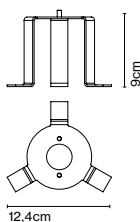

Ground fixation plate

Code A662-556
Finish ● Stainless steel

Materials
Structure: Stainless steel 316 L

Product type: Accessory
Weight: Net 0,3 kg – Gross 0,4 kg
Package: 15 x 15 x 13 cm - 0,4 kg – VOL - 0,003 m³