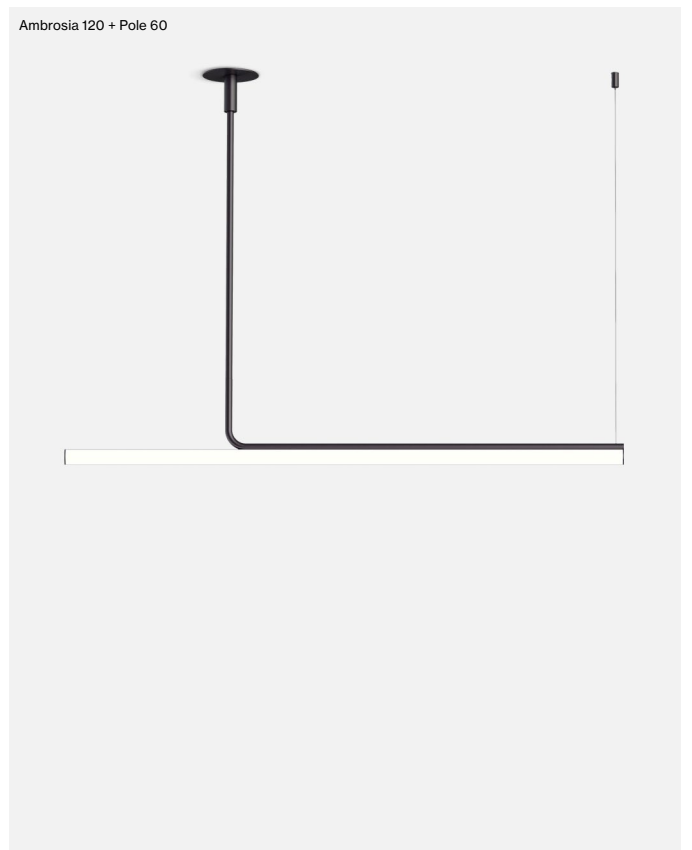

Light source Ambrosia 30K: LED SMD 24Vdc 19,2W 3000K CRI90 2256lm
 Luminaire Ambrosia 30K: (Power supply not included) 1927lm

Weight: Net 2,4 kg – Gross 3 kg
 Package: 29 x 10 x 135 cm - 2 kg – VOL - 0,04 m³
 8 x 8 x 128 cm - 1 kg – VOL - 0,01 m³

Product notes: 24V remote power supply to be ordered separately.
 LED included

Dimmable

(1) The height can be increased by means of the 40 or 60 cm poles (max. 3 units.) They can be combined.

Wire installation: Hardwired / Recessed