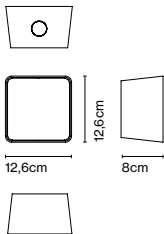

Lab 1

Code A646-001   Finish ● White (RAL 9003)

Materials   Dimmable: No
Structure: Injected aluminium
Lids: Metal, wood, stone-like

Product type: Wall
Light source: LED SMD 700mA 2,7W 3000K CRI80 101lm
Luminaire: 100 - 240 VAC 5,06W 89lm
Weight: Net 0,87 kg – Gross 1 kg
Package: 16 x 15 x 14 cm – 1 kg Vol – 0,003 m³
Product notes: Lid to be ordered separately.