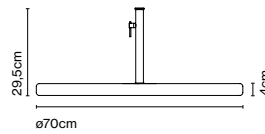

70 base + stem

Code A683-044   Finish
● Concrete and black (RAL 9005)

Materials
Base: Concrete
Stem: Stainless steel

Product type: Accessory
Weight: Net 36,8 kg – Gross 51,7 kg
Package: 75 x 75 x 19 cm - 49,5 kg – VOL -0,106 m³
31 x 18 x 17 cm - 2,2 kg – VOL -0,009 m³
Product notes: Base only compatible with Jaima P307