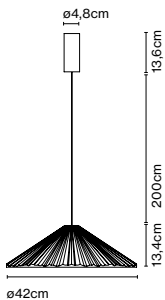

Pu-erh 42

Code	Finish
A684-029	White-Gold
A684-024	Burgundy-Gold
A684-022	Pink-Gold
A684-020	Blue-Gold
A684-018	Black-White
A684-030	Black-Gold

Materials
Diffuser: Ceramic with the inner part in white or gold enamel

Dimmable: Yes
Integrated dimmer: No
Dimming protocols: Phase cut (Triac)

Product type: Pendant
Light source: LED SMD 700mA 8,2W 2700K CRI90 913lm
Luminaire: 220 - 240 VAC TRIAC 9,18W 269lm
Weight: Net 3,2 kg – Gross 3,7 kg
Package: 51 x 51 x 23 cm – 3,7 kg Vol – 0,07 m³
LED included

Dimmable

CE

ERC