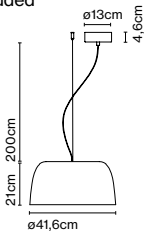

Djembé 42.21

Code	Finish	Dimming	Class
A681-244	White (RAL 1013)	Triac	II
A681-245	Grey (RAL 7022)	Triac	II
A681-246	Red (RAL 3011)	Triac	II
A681-247	Sky Blue (PANTONE 7542C)	Triac	II
A681-248	White (RAL 1013)	DALI	I
A681-249	Grey (RAL 7022)	DALI	I
A681-250	Red (RAL 3011)	DALI	I
A681-251	Sky Blue (PANTONE 7542C)	DALI	I

Materials: Shade: Bi-injected rotary moulded polyethylene (stone texture on the outer part and smooth satin white on the inner part of the fixture)
Diffuser: Aluminium

Dimmable: Yes
Integrated dimmer: No
Dimming protocols: Phase cut (Triac) DALI

Product type: Pendant
Light source: LED SMD 700mA 16,28W 2700K CRI90 1873lm
Luminaire: 180 - 295 VAC TRIAC 19,71W 955lm
220 - 240 VAC DALI 20,32W 955lm
Weight: Net 3 kg – Gross 4,4 kg
Package: 44 x 44 x 32 cm – 4,4 kg Vol – 0,06 m³
Product notes: 3000K available upon request
LED included

Dimmable

CE

ERC

UK
CR