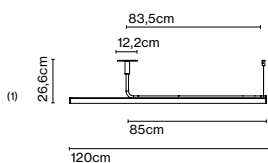

Ambrosia 120

Code	Finish	CCT
A704-001-15-22K	● Matt Gold	22K
A704-001-15-27K	● Matt Gold	27K
A704-001-15-30K	● Matt Gold	30K
A704-001-16-22K	● Black	22K
A704-001-16-27K	● Black	27K
A704-001-16-30K	● Black	30K

Materials: Aluminium
Structure: Aluminium
Diffuser: Methacrylate
Canopy: Aluminium / Steel

Dimmable: Yes
Integrated dimmer: No
Dimming protocols: It depends on the purchased power supply.

Product type: Pendant / Ceiling

Light source Ambrosia 22K: LED SMD 24Vdc 19,2W 2200K CRI80 2116lm
Luminaire Ambrosia 22K: (Power supply not included) 1885lm

Light source Ambrosia 27K: LED SMD 24Vdc 19,2W 2700K CRI90 2028lm
Luminaire Ambrosia 27K: (Power supply not included) 1891lm

Light source Ambrosia 30K: LED SMD 24Vdc 19,2W 3000K CRI90 2256lm
Luminaire Ambrosia 30K: (Power supply not included) 1927lm

Weight: Net 2,4 kg – Gross 3 kg
Package: 29 x 10 x 135 cm - 2 kg – VOL - 0,04 m³
8 x 8 x 128 cm - 1 kg – VOL - 0,01 m³

Product notes: 24V remote power supply to be ordered separately.
LED included

Dimmable

(1) The height can be increased by means of the 40 or 60 cm poles (max. 3 units.) They can be combined.

Wire installation: Hardwired / Recessed