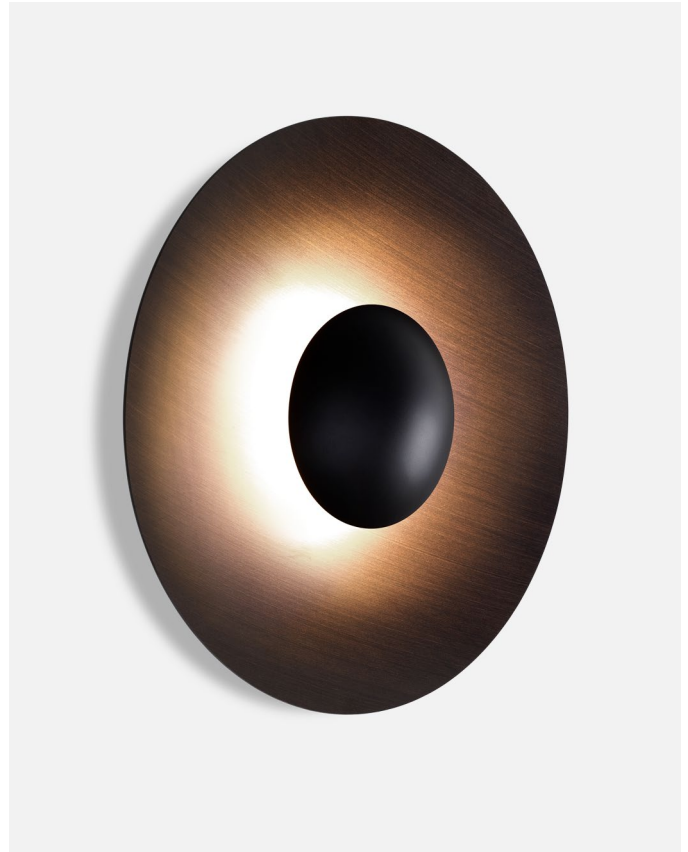

Ginger 32C

Code	Finish
A662-146	● Oak-White
A662-147	● Wenge-White
A662-148	● Oak-Oak
A662-149	● Wenge-Wenge
A662-382	● Brushed brass-Brushed brass
A662-383	● Black-White
A662-570-36-27K	● Mauve (RAL 010 70 10) NEW
A662-570-37-27K	● Sand (RAL 050 85 10) NEW
A662-570-38-27K	● Stone Grey (RAL 000 65 00) NEW

Materials
Diffuser: Pressed wood or brushed aluminium
Dissipater: Aluminium
Canopy: Metal

Dimmable: Yes
Integrated dimmer: No
Dimming protocols: Phase cut (Triac)

Product type: Wall / Ceiling
Light source: LED SMD 700mA 8,2W 2700K CRI90 913lm
Luminaire: 220 - 240 VAC TRIAC 9W 350lm
Weight: Net 1 kg – Gross 2 kg
Package: 43 x 48 x 17 cm – 2 kg Vol – 0,04 m³
LED included

Canopy color: Black
Wire installation: Hardwired

Ginger 42C

Code	Finish
A662-150	● Oak-White
A662-151	● Wenge-White
A662-152	● Oak-Oak
A662-153	● Wenge-Wenge
A662-384	● Brushed brass-Brushed brass
A662-385	● Black-White
A662-571-36-27K	● Mauve (RAL 010 70 10) NEW
A662-571-37-27K	● Sand (RAL 050 85 10) NEW
A662-571-38-27K	● Stone Grey (RAL 000 65 00) NEW

Materials
Diffuser: Pressed wood or brushed aluminium
Dissipater: Aluminium
Canopy: Metal

Dimmable: Yes
Integrated dimmer: No
Dimming protocols: Phase cut (Triac)

Product type: Wall / Ceiling
Light source: LED SMD 700mA 16,28W 2700K CRI90 1873lm
Luminaire: 180 - 295 VAC TRIAC 19,71W 698lm
Weight: Net 1,9 kg – Gross 3,5 kg
Package: 57 x 53 x 17 cm – 3,5 kg Vol – 0,051 m³
LED included

Canopy color: Black
Wire installation: Hardwired