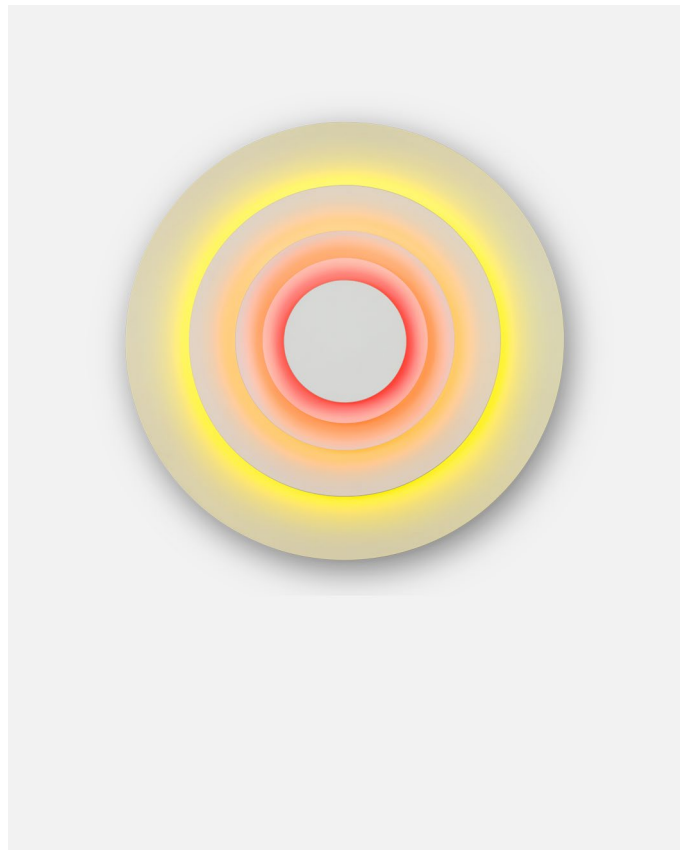

Wire installation: Hardwired