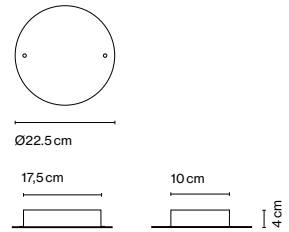

Materials
Structure: Painted iron

Dimmable: No

Product type: Accessory
Luminaire: 90 - 264 VAC 30W (max.)
Weight: Net 1,1 kg – Gross 1,4 kg
Package: 28 x 26 x 8 cm - 1,4 kg – VOL - 0,004 m³
Wire installation: Hardwired
Canopy color: Black - Entry points: 3