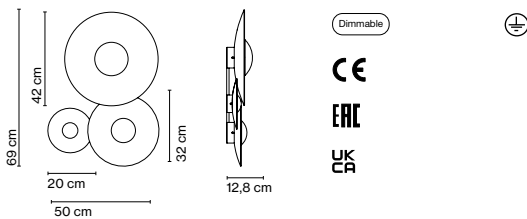

Code	Finish
Structure	
A662-424	● Black
Shades 20	
A662-426	● Oak-White
A662-427	● Wenge-White
A662-428	● Oak-Oak
A662-429	● Wenge-Wenge
A662-430	● Brushed brass-Brushed brass
A662-431	● Black-White
A662-573-36-27K	● Mauve (RAL 010 70 10) NEW
A662-573-37-27K	● Sand (RAL 050 85 10) NEW
A662-573-38-27K	● Stone Grey (RAL 000 65 00) NEW

Shades 32	
A662-432	● Oak-White
A662-433	● Wenge-White
A662-434	● Oak-Oak
A662-435	● Wenge-Wenge
A662-436	● Brushed brass-Brushed brass
A662-437	● Black-White
A662-574-36-27K	● Mauve (RAL 010 70 10) NEW
A662-574-37-27K	● Sand (RAL 050 85 10) NEW
A662-574-38-27K	● Stone Grey (RAL 000 65 00) NEW

Shades 42	
A662-438	● Oak-White
A662-439	● Wenge-White
A662-440	● Oak-Oak
A662-441	● Wenge-Wenge
A662-442	● Brushed brass-Brushed brass
A662-443	● Black-White
A662-575-36-27K	● Mauve (RAL 010 70 10) NEW
A662-575-37-27K	● Sand (RAL 050 85 10) NEW
A662-575-38-27K	● Stone Grey (RAL 000 65 00) NEW

Materials Dimmable: Yes
Canopy: Metal Integrated dimmer: No
Dimming protocols: Phase cut (Triac)

Product type: Wall / Ceiling
Light source: LED SMD 700mA 28,5W 2700K CRI90 3243lm
Luminaire: 180 - 295 VAC TRIAC 33,5W 1209lm
Weight: Net 7,8 kg – Gross 10 kg
Package: 23 x 21 x 10 cm – 1 kg Vol – 0,01 m³
          57 x 53 x 17 cm – 3,5 kg Vol – 0,051 m³
          57 x 53 x 17 cm – 3 kg Vol – 0,051 m³
          53 x 53 x 12 cm – 2,5 kg Vol – 0,03 m³
Product notes: Accessory to combine Ginger models 20 C, 32 C, and 42 C for a single junction box.

Canopy color: Black
Wire installation: Hardwired