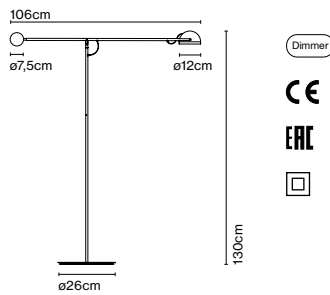

Copérnica P

Code	Finish
A686-007	● Satin Nickel-Golden-White
A686-008	● Satin Nickel-Graphite-White
A686-009	● Satin Nickel-Red-White
A686-010	● Graphite-Golden-Black
A686-011	● Graphite-Satin Nickel-Black
A686-012	● BlackGraphite-Red-Black

Materials
Structure: Satin nickel or graphite
Base: Steel
Counterweight: Steel
Diffuser: Aluminium

Dimmable: Yes
Integrated dimmer: Yes
Dimming protocols: 3 positions dimmer

Product type: Floor
Light source: LED SMD 24Vdc 4,7W 2700K CRI90 491lm
Luminaire: 85 - 264 VAC 5,94W 416lm
Weight: Net 4,8 kg – Gross 6,8 kg
Package: 165 x 24 x 17 cm – 4,1 kg Vol – 0,067 m³
36 x 36 x 3 cm – 2,7 kg Vol – 0,004 m³
LED included

Cable length: 2 m
Wire installation: Plug-in
Color cord: Black
Switch location: Tilttable diffuser