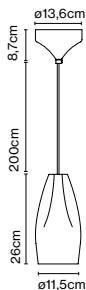

Pleat Box 13 LED

Code	Finish
A636-200	● White - White
A636-201	● White - Gold
A636-202	● Grey - White
A636-203	● Grey - Gold
A636-204	● Terracotta - White
A636-205	● Terracotta - Gold
A636-206	● Black - White
A636-207	● Black - Gold

Materials
Shade: Ceramic with the inner part in brilliant white enamel or gold
Canopy: Ceramic
Cord: Fabric

Dimmable: Yes
Integrated dimmer: No
Dimming protocols: Phase cut (Triac)

Product type: Pendant
Light source: LED SMD 350mA 4,05W 2700K CRI90 463lm
Luminaire: 220 - 240 VAC TRIAC 5,72W 165lm
Weight: Net 1,65 kg – Gross 2,3 kg
Package: 24 x 24 x 53 cm – 2,3 kg Vol – 0,03 m³
LED included