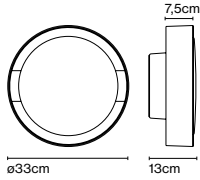

Plaff-on! 33 IP54

Code A628-053   Finish ● Black

Materials
Structure: Aluminium
Shade: Opal blown glass

Product type: Wall / Ceiling
Light source: 2x E27 LED Standard 8W
Weight: Net 4,1 kg – Gross 4,5 kg
Package: 40 x 40 x 21 cm – 4,5 kg Vol – 0,03 m³

IP54