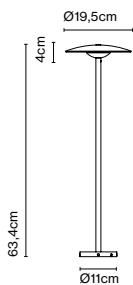

Ginger B 20/63

Code
A662-543-31
A662-543-39

Finish
● Rust Brown-White
● Black-White (RAL 9005-9010)

Materials
Diffuser: Aluminium
Structure: Aluminium

Dimmable: Yes
Integrated dimmer: No
Dimming protocols: It depends on the purchased power supply.
Phase cut (Triac)
DALI

Product type: Bollard
Light source: LED SMD 24Vdc 5W 2700K CRI90 495lm
Luminaire: (Power supply not included) 161lm
Weight: Net 0,9 kg – Gross 1,4 kg
Package: 25 x 23 x 12 cm – 0,7 kg Vol – 0,007 m³
15 x 13 x 66,5 cm – 0,7 kg Vol – 0,01 m³
Product notes: 24V remote power supply to be ordered separately.
LED included

Dimmable

CE

IP65

ERC

UK
CA