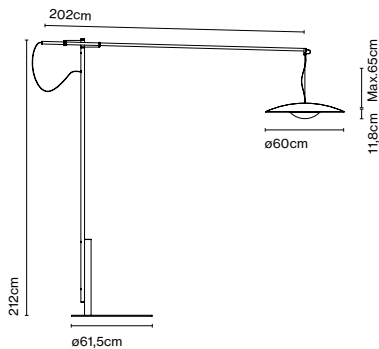

Ginger XXL 60

Code A662-072
A662-073

Finish
● Oak-White
● Wenge-White

Materials
Diffuser: Pressed wood
Dissipater: Aluminium
Stem: Metal
Arm: Carbon fiber

Integrated dimmer: Yes
Dimmer Type: Foot-operated progressive in-line dimmer

Product type: Floor
Light source: LED SMD 700mA 22,4W 2700K CRI90 2933lm
Luminaire: 220 - 240 VAC 25,45W 1165lm
Weight: Net 31,5 kg – Gross 38,5 kg
Package: 67 x 67 x 24 cm – 5,5 kg Vol – 0,1 m³
215 x 22 x 11 cm – 12 kg Vol – 0,05 m³
72 x 72 x 4 cm – 21 kg Vol – 0,02 m³

Dimmer