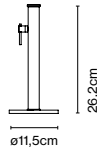

Fix stem

Code A683-032   Finish
● Black (RAL 9005)

Materials
Stem: Stainless steel

Product type: Accessory
Weight: Net 1,9 kg – Gross 2,3 kg
Package: 31 x 18 x 17 cm - 2,3 kg – VOL -0,009 m³
Product notes: Compatible with Jaima P207 and P307.