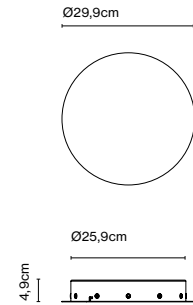

Wire installation: Hardwired
Canopy color: Black - Entry points: 9

Circular Canopy 100W

Code	Finish	Dimming	Class
A693-005	● Black	Triac	II
A693-006	● Black	DALI	II

Materials
Structure: Painted iron

Dimmable: Yes
Integrated dimmer: No
Dimming protocols: Phase cut (Triac)
DALI

Product type: Accessory
Luminaire: 220 - 240 VAC TRIAC 100W (max.)
220 - 240 VAC DALI 100W (max.)

Weight: Net 3,33 kg – Gross 3,8 kg
Package: 42 x 42 x 8 cm - 3,8 kg – VOL - 0,013 m³
Product notes: Canopy for 24V luminaires.