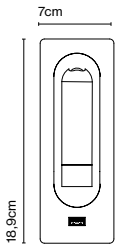

Ledtube RSC USB

Code	Finish
A622-150	● Aluminium
A622-151	● Bronze
A622-152	● Matt white (RAL 9010)
A622-153	● Matt black (RAL 9005)

Materials Dimmable: No
Structure: Injected aluminium
Frontal: Transparent polycarbonate

Product type: Wall
Light source: LED SMD 700mA 2,1W 2700K CRI80 226,5lm
Luminaire: 90 - 264 VAC 5,2W 131lm
Weight: Net 0,87 kg – Gross 1 kg
Package: 11 x 21 x 9 cm – 1 kg Vol – 0,02 m³
Product notes: Incorporated press button to switch on or off when opening or closing the wall lamp. Honeycomb grill to avoid glare. Incorporated USB on fixture face.
LED included