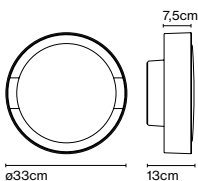

Plaff-on! 33 LED IP54

Code	Finish	Dimming	CCT
A628-054	● Black	Triac	27K
A628-055	● Black	DALI	27K
A628-065	● Black	Triac	27K - 30K - 40K

Materials

Structure: Aluminium

Shade: Opal blown glass

Dimmable: Yes

Integrated dimmer: No

Dimming protocols: Phase cut (Triac)
DALI

Product type: Wall / Ceiling

Light source: LED SMD 700mA 21,8W 2700K CRI90 2654lm

Luminaire: 220 - 240 VAC TRIAC 27W 1941lm

220 - 240 VAC DALI 26,1W 1941lm

Light source: LED SMD 700mA 21,8W 3000K CRI90 2929lm

Luminaire: 220 - 240 VAC TRIAC 26,95W

Light source: LED SMD 700mA 21,8W 4000K CRI90 3049lm

Luminaire: 220 - 240 VAC TRIAC 26,95W

Weight: Net 4 kg – Gross 4,5 kg

Package: 40 x 40 x 21 cm – 4,5 kg Vol – 0,03 m³

LED included

Dimmable

CE

ERC

UK
CA

IP54