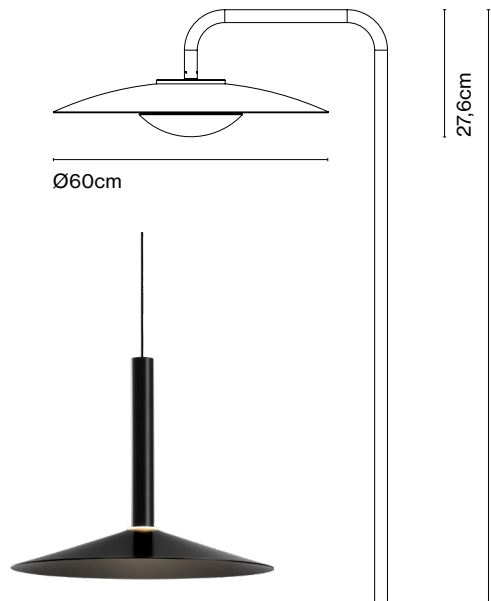

Plan your projects in our Professional Area

Photometric Data

Press Releases

Banners

2D Models

3D Models

HR Images

Videos

$\text{Ø}10\text{cm}$