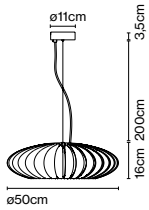

Maranga 50

Code A644-001   Finish ● White (RAL 9003)

Materials
Shade: Polycarbonate, chromed metal cover
Diffuser: Transparent polycarbonate

Product type: Pendant
Light source: 3x E27 LED Standard 8W
Weight: Net 2,6 kg – Gross 4,3 kg
Package: 60 x 60 x 23 cm – 4,3 kg Vol – 0,08 m³

Cable length: 2 m
Wire installation: Hardwired
Color cord: Transparent
Canopy color: White