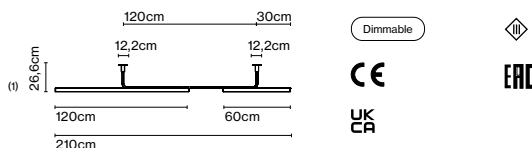

Light source Ambrosia 30K: LED SMD 24Vdc 28,8W 3000K CRI90 3384lm
 Luminaire Ambrosia 30K: (Power supply not included) 2865lm

Weight: Net 3,1 kg – Gross 3,6 kg

Package: 29 x 10 x 135 cm - 2 kg – VOL - 0,04 m³

8 x 8 x 68 cm - 0,6 kg – VOL - 0,004 m³

8 x 8 x 128 cm - 1 kg – VOL - 0,01 m³

Product notes: 24V remote power supply to be ordered separately.
 LED included

(1) The height can be increased by means of the 40 or 60 cm poles (max. 3 units per each side). They can be combined.