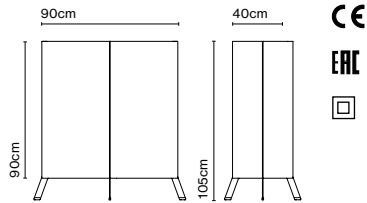

Cable length: 4 m
Wire installation: Plug-in
Color cord: Black

LaFlaca 60

Code A700-003 Finish ● Beige

Materials Dimmer Casambi IP65 (optional)
Structure: Stainless Steel
Diffuser: Translucent methacrylate
Shade: Textilene