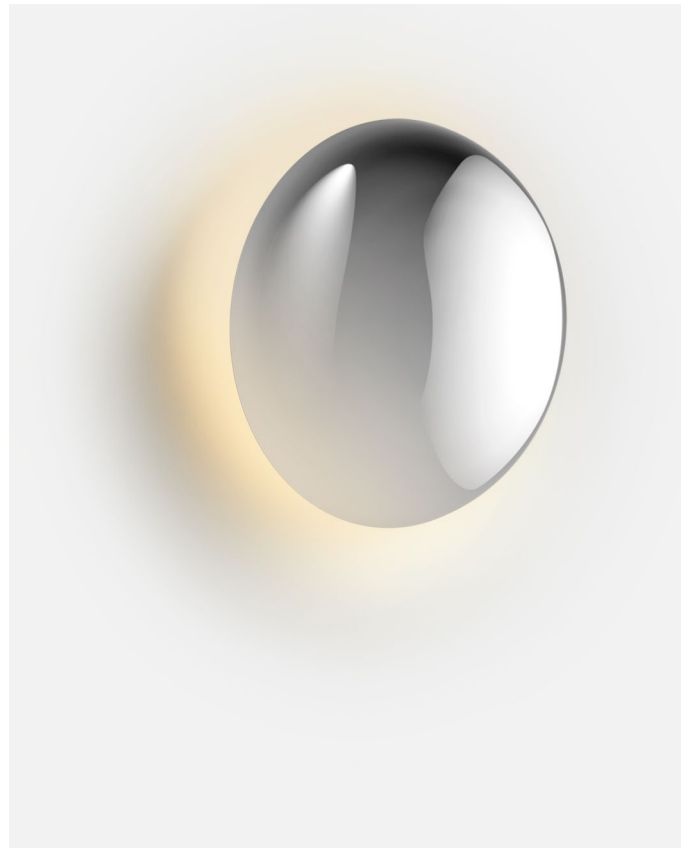

Dimmable

CE

ERC

UK
CA

IP65

Wire installation: Hardwired

Babila 28

Code	Finish
A706-002	● Polished stainless steel
A706-004-35	● White (RAL 9010)
A706-004-47	● Brown (RAL 8019)