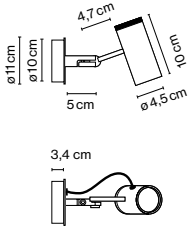

Polo A hardwire

Code	Finish
A642-040	● Black (RAL 9005)
A642-041	● White (RAL 9001)

Materials
Diffuser: Aluminium
Body: Aluminium

Dimmable: No

Product type: Wall
Light source: LED SMD 350mA 6,3W 3000K CRI80 532,4lm
Luminaire: 100 - 240 VAC 8,11W 436lm
Weight: Net 0,6 kg – Gross 0,8 kg
Package: 19 x 19 x 12 cm – 0,8 kg Vol – 0,004 m³
Product notes: Reflector with 80° degree aperture
LED included

Wire installation: Hardwired
Color cord: Black
Switch location: Built-in the shade