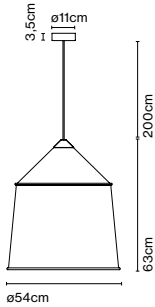

Jaima 54 IP65

Code	Finish
A683-017	● Blue
A683-018	● Beige
A683-019	● Grey
A683-020	● Green

Materials
Shade: Textilene, inner part in white

Dimmable: Yes
Integrated dimmer: No
Dimming protocols: Phase cut (Triac)

Product type: Pendant
Light source: LED COB 230VAC 15W 2700K CRI90 1022lm
Luminaire: 230VAC TRIAC 15W 513lm
Weight: Net 2,2 kg – Gross 5 kg
Package: 55 x 55 x 46 cm – 5 kg Vol – 0,14 m³
LED included

Dimmable

CE

IP65

UK

ERC

Cable length: 2 m
Wire installation: Hardwired
Color cord: Black
Canopy color: Black