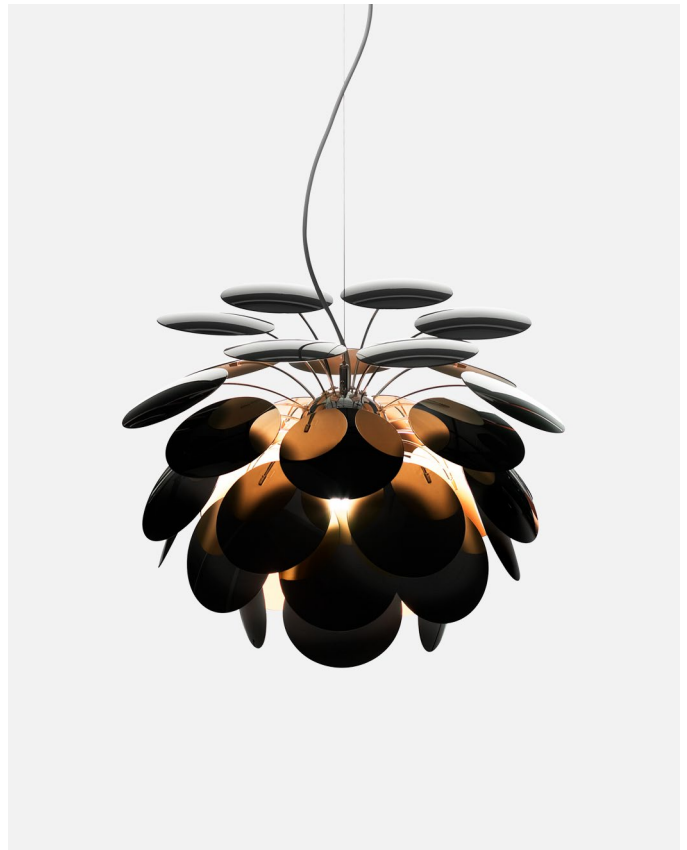

Discocó 88

Code	Finish
A620-002	● White (RAL 9003)
A620-107	● Matte Grey (RAL 7037)
A620-106	● Matte Beige (RAL 1001)
A620-048	● Black - Gold (RAL 9004 - Gold)
A620-004	● White (Susp. Wire 5m)

Materials
Discs: ABS
Sphere: Chromed metal
Canopy: Metal

Product type: Pendant
Light source: 3x E27 LED Globe (ø120) 14W
Weight: Net 6,7 kg – Gross 10,6 kg
Package: 134 x 31 x 42 cm – VOL - 0,17 m³

Cable length: 3 m
Wire installation: Hardwired
Color cord: White
Canopy color: White

Discocó 132

Code	Finish
A620-012	● White (RAL 9003)
A620-118	● Matte Grey (RAL 7037)
A620-117	● Matte Beige (RAL 1001)
A620-049	● Black - Gold (RAL 9004 - Gold)

Materials
Discs: ABS
Sphere: Chromed metal
Canopy: Metal

Product type: Pendant
Light source: 6x E27 LED Globe (ø120) 14W
Weight: Net 18,5 kg – Gross 24 kg
Package: 121 x 41 x 41 cm - 14 kg – VOL - 0,2 m³
45 x 42 x 42 cm - 10 kg – VOL - 0,08 m³

Cable length: 3,5 m
Wire installation: Hardwired
Color cord: White
Canopy color: White