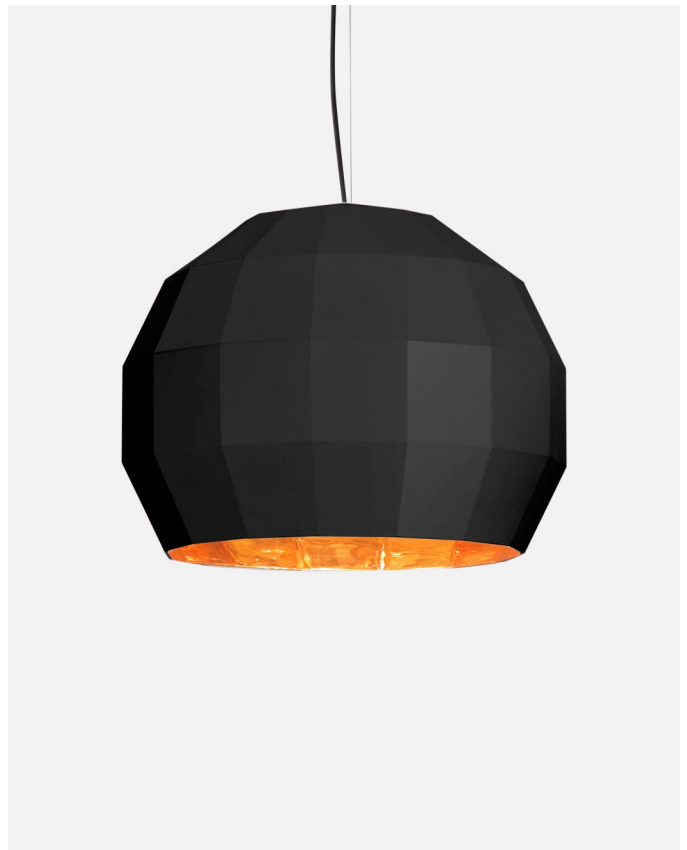

Materials

Shade: Ceramic with the inner part in brilliant white enamel or gold
Canopy: Ceramic
Cord: Fabric

Product type: Pendant

Light source: E27 LED Standard 8W

Weight: Net 6 kg – Gross 8,2 kg

Package: 59 x 60 x 59 cm – 8,2 kg Vol – 0,2 m³

Cable length: 2 m
Wire installation: Hardwired
Color cord: White whenever the inner or the outer part of the lamp is white. If not, it is black.
Canopy color: Same color as chosen shade