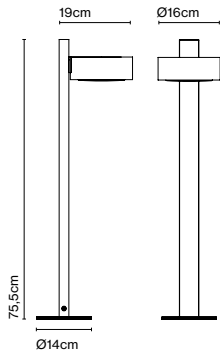

Plaff-on! B IP65

Code   Finish
A628-064   ● Black
A628-064-31-27K   ● Rust Brown

Materials   Dimmable: Yes
Structure: Aluminium   Integrated dimmer: No
Shade: Opal blown glass   Dimming protocols: Phase cut (Triac)

Product type: Bollard
Light source: LED COB 230 VAC 8W 2700K CRI90 571lm
Luminaire: 230 VAC TRIAC 8,47W 225lm
Weight: Net 1,8 kg – Gross 3,4 kg
Package: 23,5 x 83 x 33,5 cm – 3,4 kg Vol – 0,07 m³
LED included

Dimmable

CE

IP65

ERC

UK
CA

Wire installation: Hardwired