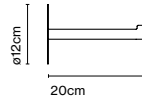

Wall bracket

Code A654-005
Finish ● Graphite grey (RAL 7024)

Materials
Structure: Metal with stainless anti-oxidant cataphoresis treatment

Product type: Accessory
Weight: Net 0,3 kg – Gross 0,5 kg
Package: 14 x 14 x 28 cm - 0,5 kg – VOL - 0,005 m³