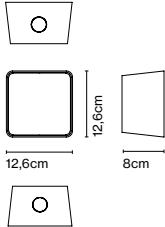

Lab 2

Code A646-003
A646-011

Finish
● White (RAL 9003)
● Graphite grey (RAL 7024)

Materials
Structure: Injected aluminium
Lids: Metal, wood, stone-like

Dimmable: No

Product type: Wall
Light source: LED SMD 700mA 5,4W 3000K CRI80 202lm
Luminaire: 100 - 240 VAC 6,2W 170lm
Weight: Net 0,87 kg – Gross 1 kg
Package: 16 x 15 x 14 cm – 1 kg Vol – 0,003 m³
Product notes: Lid to be ordered separately.

CE

UK
CA

ERC

IP65