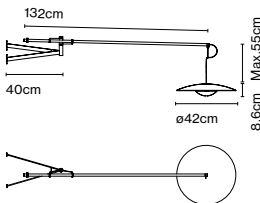

Ginger A XL 42

Code	Finish	Dimmer	Price
Plug-in			
A662-076	● Oak - White	Progressive	1412 €
A662-077	● Wenge - White	Progressive	1412 €
Hardwired			
A662-079	● Oak - White	Triac	1412 €
A662-080	● Wenge - White	Triac	1412 €
RSC (Recessed canopy)			
A662-132	● Oak - White	Triac	1412 €
A662-133	● Wenge - White	Triac	1412 €

Materials
Diffuser: Pressed wood
Dissipater: Aluminium
Structure: Metal
Arm: Carbon fiber

Integrated dimmer: Yes (Plug-in version)
Dimmer Type: Foot-operated progressive in-line dimmer
Dimming protocols: Phase cut (Triac)

Product type: Wall
Light source: LED SMD 700mA 16,28W 2700K CRI90 1873lm
Luminaire: 85 - 264 VAC 11W 698lm
Weight: Net 3,4 kg – Gross 5,7 kg
Package: 60 x 60 x 22 cm – 5 kg Vol – 0,079 m³
138 x 5 x 5 cm – 0,7 kg Vol – 0,003 m³

LED included