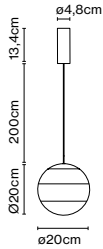

Dipping Light 20

Code	Finish	Price
A691-260	White	408 €
A691-261	Blue	408 €
A691-262	Green	408 €
A691-263	Amber	408 €
A691-264	Pink	408 €

Materials
Diffuser: Brilliant white blown glass globe with layered paint
Cover: Polycarbonate
Canopy: Metal

Dimmable: Yes
Integrated dimmer: No
Dimming protocols: Phase cut (Triac)
Casambi
DALI

Product type: Pendant
Light source: LED SMD 350mA 4,05W 2700K CRI90 463lm
Luminaire: 220 - 240 VAC TRIAC 5,72W 231lm
Weight: Net 1,3 kg – Gross 1,9 kg
Package: 33 x 26 x 26 cm – 1,9 kg Vol – 0,02 m³
LED included

Dimmable

CE

EAC

UK
CA