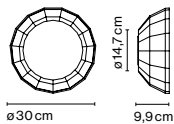

Scotch Club A 30

Code	Finish	Price
A656-025	● White - White	*411 €
A656-026	● White - Gold	*614 €
A656-027	● Blue - White	*411 €
A656-028	● Blue - Gold	*614 €
A656-029	● Terracotta - White	*411 €
A656-030	● Terracotta - Gold	*614 €
A656-031	● Black - White	*411 €
A656-032	● Black - Gold	*614 €

Materials

Shade: Ceramic with the inner part in brilliant white enamel or gold

Product type: Wall

Light source: 2x G9 LED 2,2W

Weight: Net 1,6 kg – Gross 2,4 kg

Package: 36 x 36 x 29 cm – 2,4 kg Vol – 0,037 m³

Wire installation: Hardwired