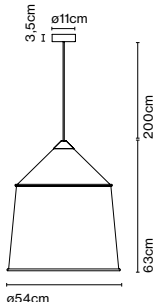

Jaima 54 IP65

Code	Finish	Price
A683-017	● Blue	*992 €
A683-018	● Beige	992 €
A683-019	● Grey	992 €

Materials
Shade: Textilene, inner part in white

Dimmable: Yes
Integrated dimmer: No
Dimming protocols: Phase cut (Triac)

Product type: Pendant
Light source: LED COB 230VAC 15W 2700K CRI90 1022lm
Luminaire: 230VAC TRIAC 15W 513lm
Weight: Net 2,2 kg – Gross 5 kg
Package: 55 x 55 x 46 cm – 5 kg Vol – 0,14 m³
LED included

Dimmable

CE

IP65

UK

ERC

Cable length: 2 m
Wire installation: Hardwired
Color cord: Black
Canopy color: Black