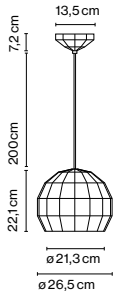

Package: 35 x 34 x 40 cm – 3,3 kg Vol – 0,05 m<sup>3</sup>

Cable length: 2 m  
 Wire installation: Hardwired  
 Color cord: White whenever the inner or the outer part of the lamp is white. If not, it is black.  
 Canopy color: Same color as chosen shade