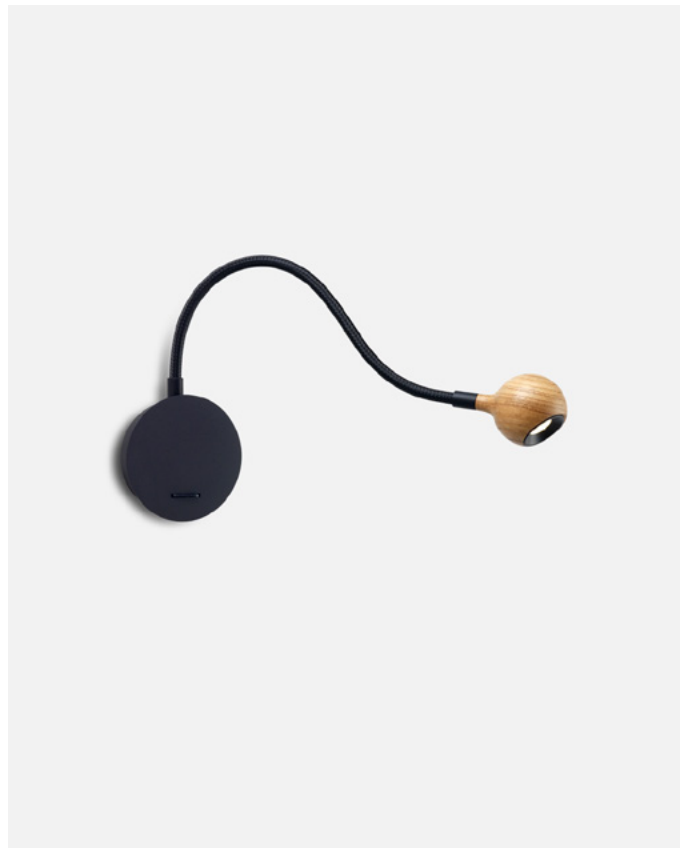

N°8

Code	Finish	Price
A670-001	● Oak	396 €
A670-002	● Wenge	396 €

Materials Dimmable: No
Plate: Metal
Arm: Metal covered in braided fabric
Diffuser: Wood

Product type: Wall
Light source: LED SMD 700mA 2,1W 2700K CRI80 226,5lm
Luminaire: 100 - 240 VAC 4,25W
Weight: Net 0,62 kg – Gross 1,15 kg
Package: 69 x 17 x 12 cm – 1,15 kg Vol – 0,01 m³
LED included

Wire installation: Hardwired
Canopy color: Black
Switch location: Plate