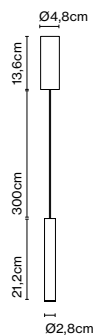

Milana

Code	Finish	Price
A699-001	● Off-white (RAL 1013)	268 €
A699-002	● Black (RAL 9005)	268 €

Materials
Shade: Aluminium
Diffuser: Polycarbonate

Dimmable: Yes
Integrated dimmer: No
Dimming protocols: Phase cut (Triac)

Product type: Pendant
Light source: LED SMD 700mA 8,6W 2700K CRI90 372lm
Luminaire: 220 - 240 VAC TRIAC 8,72W 340lm
Weight: Net 0,52 kg – Gross 0,7 kg
Package: 22,5 x 7 x 4 cm – 0,3 kg Vol – 0,0006 m³
20 x 12 x 8 cm – 0,4 kg Vol – 0,0006 m³
Product notes: DALI upon request

Dimmable

CE

ERL

UK
CR