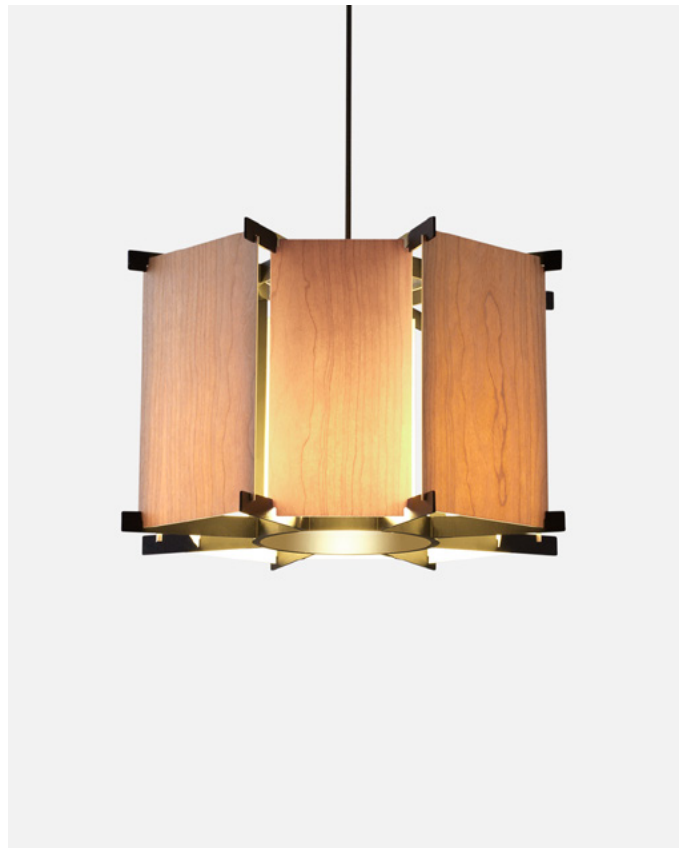

Product type: Pendant

Light source: E27 LED STANDARD 8W 2700K
Weight: Net 1,9 kg – Gross 2,3 kg
Package: 45 x 48 x 9 cm – 2,3 kg Vol – 0,02 m³

Cable length: 2 m
Wire installation: Hardwired
Color cord: Black
Canopy color: Black