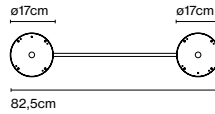

Accessory C2 Djembé 65

Code A681-019   Finish ● Black (RAL 9005)   Price 165 €

Materials
Structure: Painted iron

Product type: Accessory
Weight: Net 1,13 kg – Gross 1,55 kg
Package: 85 x 20 x 9 cm - 1,55 kg – VOL - 0,015 m³
Product notes: Accessory to combine 2 Djembé 65 models for a single junction box.