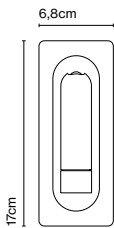

Ledtube RSC

Code	Finish	Price
A622-074	● Aluminium	244 €
A622-075	● Bronze	325 €
A622-045	● Matt white (RAL 9010)	244 €
A622-046	● Matt black (RAL 9005)	244 €

Materials: Dimmable: No
Structure: Injected aluminium
Frontal: Transparent polycarbonate

Product type: Wall
Light source: LED SMD 700mA 2,1W 2700K CRI80 226,5lm
Luminaire: 100 - 240 VAC 4,25W 131lm
Weight: Net 0,65 kg – Gross 0,8 kg
Package: 20 x 12 x 8 cm – 0,8 kg Vol – 0,002 m³
Product notes: Incorporated press button to switch on or off when opening or closing the wall lamp. Honeycomb grill to avoid glare.
CRI90 available upon request.
LED included