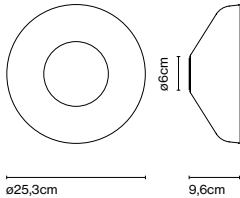

Aura Plus

Code	Finish	Price
A676-015	○ Translucent	360 €
A676-016	● Opal	377 €
A676-017	● Transparent smoked	377 €
A676-018	● Copper	377 €

Materials
Shade: Blown Glass
Structure: Polycarbonate
Dissipater: Aluminium

Dimmable: Yes
Integrated dimmer: No
Dimming protocols: Phase cut (Triac)

Product type: Wall / Ceiling
Light source: LED SMD 230 VAC 10W 2700K CRI90 1150lm
Luminaire: 230 VAC Triac 10W 524lm
Weight: Net 0,89 kg – Gross 1,4 kg
Package: 33 x 22 x 21 cm - 1,4 kg – VOL - 0,015 m³
LED included

Dimmable

CE

ERC

UK
CA