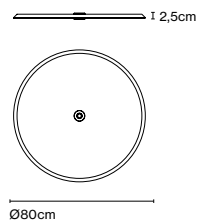

Djembé C 100.38

Code	Finish	Dimming	Class	Price
A681-481	White (RAL 1013)	Triac	II	1385 €
A681-482	Grey (RAL 7022)	Triac	II	1385 €
A681-483	Red (RAL 3011)	Triac	II	1385 €
A681-484	Sky Blue (PANTONE 7542C)	Triac	II	1385 €
A681-485	White (RAL 1013)	DALI	I	1445 €
A681-486	Grey (RAL 7022)	DALI	I	1445 €
A681-487	Red (RAL 3011)	DALI	I	1445 €
A681-488	Sky Blue (PANTONE 7542C)	DALI	I	1445 €

Materials

Shade: Bi-injected rotary moulded polyethylene (stone texture on the outer part and smooth satin white on the inner part of the fixture)
Diffuser: Aluminium

Dimmable: Yes

Integrated dimmer: No

Dimming protocols: Phase cut (Triac)
DALI
Casambi

Product type: Ceiling

Light source: LED SMD 1050mA 33,8W 2700K CRI90 4037lm

Luminaire: 220 - 240 VAC TRIAC 38,36W 2519lm

220 - 240 VAC DALI 38,6W 2519lm

Weight: Net 10 kg – Gross 19 kg

Package: 115 x 115 x 51 cm – 19 kg Vol – 0,7 m³

LED included

Dimmable

CE

ERIC

UK
CA

Wire installation: Hardwired

Product notes: 3000K available upon request

Casambi available upon request, upcharge of 1585 €

Tunable White DALI available upon request, upcharge of 1480 €

Tunable White Casambi available upon request, upcharge of 1690 €

Accessory Djembé Sound

Code	Finish	Price
A681-553	White	424 €

Materials

Structure: PET accessory for the sound damping of a space.

Product type: Accessory

Weight: Net 2,1 kg – Gross 2,5 kg

Package: 10 x 85 x 85 cm - 2,5 kg – VOL - 0,07 m³

Product notes: Only available for Djembé 100.38 and

Djembe C100.38.