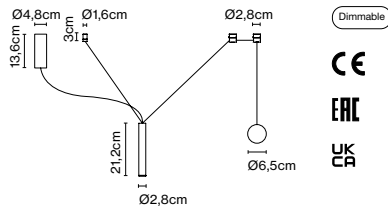

Milana Counterweight

Code	Finish	Price
A699-007	● Off-white (RAL 1013)	420 €
A699-008	● Black (RAL 9005)	420 €

Materials
Shade: Aluminium
Diffuser: Polycarbonate

Dimmable: Yes
Integrated dimmer: No
Dimming protocols: Phase cut (Triac)

Product type: Pendant
Light source: LED SMD 700mA 8,6W 2700K CRI90 372lm
Luminaire: 220 - 240 VAC TRIAC 8,72W 340lm
Weight: Net 1 kg – Gross 1,3 kg
Package: 22,5 x 7 x 4 cm – 0,3 kg Vol – 0,0006 m³
20 x 12 x 8 cm – 0,4 kg Vol – 0,0006 m³
12 x 12 x 7 cm – 0,6 kg Vol – 0,001 m³
Product notes: DALI upon request

Cable length: 3 m
Wire installation: Hardwired
Color cord: Black
Canopy color: Black