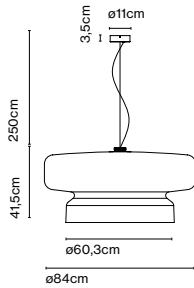

### Materials

Shade: Rotomoulded Polycarbonate

Product type: Pendant

Light source: E27 LED GLOBE (Ø120) 11W 2800K 1055lm

Weight: Net 12,7 kg – Gross 20 kg

Package: 93 x 93 x 53 cm – 20 kg Vol – 0,5 m<sup>3</sup>