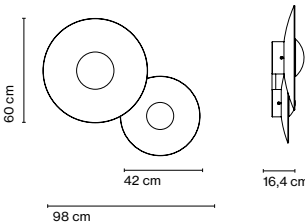

Weight: Net 9,1 kg – Gross 10,5 kg

Package: 67 x 67 x 22 cm – 5 kg Vol – 0,098 m<sup>3</sup>

57 x 53 x 17 cm – 3,5 kg Vol – 0,051 m<sup>3</sup>

64 x 14 x 11 cm – 2 kg Vol – 0,051 m<sup>3</sup>

Product notes: Accessory to combine Ginger models 42 C and 60 C for a single junction box.