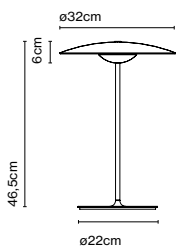

Ginger S

Code	Finish	Price
A662-031	● Oak - White	685 €
A662-032	● Wenge - White	685 €

Materials
Diffuser and base: Pressed wood
Dissipater: Aluminium
Stem: Aluminium

Integrated dimmer: Yes
Dimmer Type: Progressive from 0 to 100

Product type: Table
Light source: LED SMD 700mA 8,2W 2700K CRI90 913lm
Luminaire: 85 - 264 VAC 10,56W 350lm
Weight: Net 2,6 kg – Gross 4,5 kg
Package: 58 x 53 x 17 cm – 4,5 kg Vol – 0,05 m³
LED included

Dimmer

CE

ERC

Cable length: 2 m
Wire installation: Plug-in
Color cord: Black
Switch location: In-line