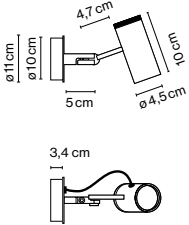

Polo A hardwire

Code	Finish	Price
A642-040	● Black (RAL 9005)	*289 €
A642-041	● White (RAL 9001)	*289 €

Materials Dimmable: No
Diffuser: Aluminium
Body: Aluminium

Product type: Wall
Light source: LED SMD 350mA 6,3W 3000K CRI80 532,4lm
Luminaire: 100 - 240 VAC 8,11W 436lm
Weight: Net 0,6 kg – Gross 0,8 kg
Package: 19 x 19 x 12 cm – 0,8 kg Vol – 0,004 m³
Product notes: Reflector with 80° degree aperture
LED included

CE

ERC

UK
CR

Wire installation: Hardwired
Color cord: Black
Switch location: Built-in the shade