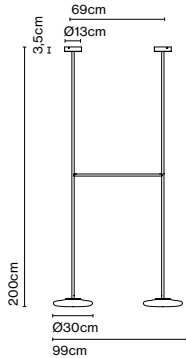

Ihana x2 200

Code	Finish	Dimming	CCT	Price
A709-007-39-27K	● Opal	Triac	27K	1293 €
A709-008-39-18/30K	● Opal	Triac	DTW 18K-30K	1372 €

Materials
Structure: Steel
Shade: Opal blown glass

Dimmable: Yes
Integrated dimmer: No
Dimming protocols: Phase cut (Triac)
Dim to warm from 1800K to 3000K. (Triac)
DALI, Casambi

Product type: Pendant / Ceiling
Light source: LED SMD 700mA 16,4W 2700K CRI90 1826lm
Luminaire: 220 - 240 VAC TRIAC 19,78W 994lm
Light source DTW: LED COB 350mA 12W 1800-3000K CRI90 1272lm
Luminaire DTW: 220 - 240 VAC TRIAC 15,2W
Weight: Net 6,7 kg – Gross 9,7 kg
Package: (2x) 21 x 42 x 42 cm – 3 kg Vol – 0,04 m³
18 x 18 x 225 cm – 6,7 kg Vol – 0,07 m³

LED included

Dimmable

CE

UK

ERC

Wire installation: Hardwired
Canopy color: Black