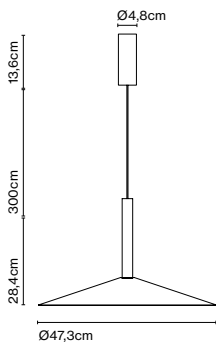

Milana 47

Code	Finish	Price
A699-005	● Off-white (RAL 1013)	403 €
A699-006	● Black (RAL 9005)	403 €

Materials: Shade: Aluminium
Diffuser: Polycarbonate

Dimmable: Yes
Integrated dimmer: No
Dimming protocols: Phase cut (Triac)

Product type: Pendant
Light source: LED SMD 700mA 8,6W 2700K CRI90 372lm
Luminaire: 220 - 240 VAC TRIAC 8,72W 340lm
Weight: Net 1,3 kg – Gross 2,3 kg
Package: 22,5 x 7 x 4 cm – 0,3 kg Vol – 0,0006 m³
20 x 12 x 8 cm – 0,4 kg Vol – 0,0006 m³
52,5 x 52,5 x 10 cm – 1,56 kg Vol – 0,028 m³
Product notes: DALI upon request