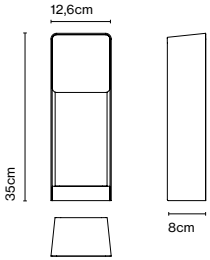

Lab A 35

Code	Finish	Price
A646-060	● White (RAL 7024-9003)	*573 €
A646-061	● Brown (RAL 7024-8019)	*573 €
A646-062	● Rust brown	*573 €
A646-063	● Dark iroko	*603 €

Materials: Aluminium
Structure: Aluminium
Lids: Metal, wood

Dimmable: Yes
Integrated dimmer: No
Dimming protocols: Phase cut (Triac)

Product type: Wall
Light source: LED SMD 700mA 6,3W 2700K CRI80 590lm
Luminaire: 220 - 240 VAC TRIAC 8,41W 293lm
Weight: Net 1,4 kg – Gross 2,3 kg
Package: 17,5 x 13 x 46 cm – 2,3 kg Vol – 0,01 m³
Product notes: CRI90 available upon request

CE

UK
CA

EAC

IP65