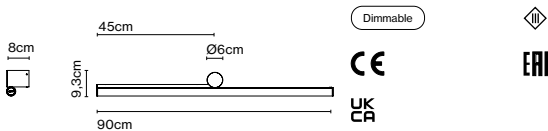

Ambrosia A 90 left NEW

Code	Finish	CCT	Price
A704-017-15-22K	● Matt Gold	22K	548 €
A704-017-15-27K	● Matt Gold	27K	540 €
A704-017-15-30K	● Matt Gold	30K	540 €
A704-017-16-22K	● Black	22K	548 €
A704-017-16-27K	● Black	27K	540 €
A704-017-16-30K	● Black	30K	540 €

Materials
Structure: Aluminium
Diffuser: Methacrylate
Canopy: Aluminium / Steel

Dimmable: Yes
Integrated dimmer: No
Dimming protocols: It depends on the purchased power supply.

Product type: Wall
Light source Ambrosia 22K: LED SMD 24Vdc 14,4W 2200K CRI90 1587lm
Luminaire Ambrosia 22K: (Power supply not included)

Light source Ambrosia 27K: LED SMD 24Vdc 14,4W 2700K CRI90 1521lm
Luminaire Ambrosia 27K: (Power supply not included)

Light source Ambrosia 30K: LED SMD 24Vdc 14,4W 3000K CRI90 1692lm
Luminaire Ambrosia 30K: (Power supply not included)

Product notes: 24V remote power supply to be ordered separately.
LED included

Wire installation: Hardwired / Recessed