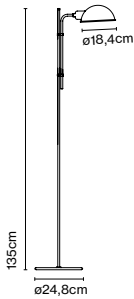

### Materials

Base: Iron wapped with black rubber

Stem: Iron

Shade: Aluminium

Product type: Floor

Light source: E27 LED Standard 8W

Weight: Net 3,1 kg – Gross 5 kg

Package: 38 x 54 x 12 cm – 4,2 kg Vol – 0,024 m<sup>3</sup>  
5 x 5 x 143 cm – 0,8 kg Vol – 0,004 m<sup>3</sup>