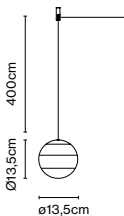

Dipping Light 13 - 24V

Code	Finish	Price
A691-250	● White	252 €
A691-251	● Blue	252 €
A691-252	● Green	252 €
A691-253	● Amber	252 €
A691-254	● Pink	252 €

Materials
Diffuser: Brilliant white blown glass globe with layered paint
Cover: Polycarbonate

Dimmable: Yes
Integrated dimmer: No
Dimming protocols: It depends on the purchased power supply.
Phase cut (Triac), DALI, Casambi

Product type: Pendant
Light source: LED SMD 24Vdc 5W 2700K CRI90 495lm
Luminaire: (Power supply not included) 203lm
Weight: Net 0,6 kg – Gross 1 kg
Package: 21 x 22 x 23 cm – 1 kg Vol – 0,01 m³
Product notes: Use with Cluster page 36.
1 pc. hook accessory included
LED included

Dimmable

CE

ERC

UK
CA

Cable length: 4 m
Wire installation: Hardwired
Color cord: Black