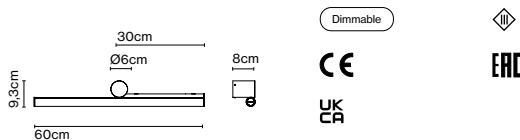

Ambrosia A 60 right NEW

Code	Finish	CCT	Price
A704-016-15-22K	● Matt Gold	22K	486 €
A704-016-15-27K	● Matt Gold	27K	479 €
A704-016-15-30K	● Matt Gold	30K	479 €
A704-016-16-22K	● Black	22K	486 €
A704-016-16-27K	● Black	27K	479 €
A704-016-16-30K	● Black	30K	479 €

Materials
Structure: Aluminium
Diffuser: Methacrylate
Canopy: Aluminium / Steel

Dimmable: Yes
Integrated dimmer: No
Dimming protocols: It depends on the purchased power supply.

Product type: Wall
Light source Ambrosia 22K: LED SMD 24Vdc 9,6W 2200K CRI90 1058lm
Luminaire Ambrosia 22K: (Power supply not included)

Light source Ambrosia 27K: LED SMD 24Vdc 9,6W 2700K CRI90 1014lm
Luminaire Ambrosia 27K: (Power supply not included)

Light source Ambrosia 30K: LED SMD 24Vdc 9,6W 3000K CRI90 1028lm
Luminaire Ambrosia 30K: (Power supply not included)

Product notes: 24V remote power supply to be ordered separately.
LED included