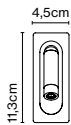

Ledtube mini

Code	Finish	Price
A622-154	Aluminium	224 €
A622-155	Bronze	272 €
A622-156	Matt white (RAL 9010)	212 €
A622-157	Matt black (RAL 9005)	212 €

Materials: Dimmable: No
Structure: Injected aluminium
Frontal: Transparent polycarbonate

Product type: Wall
Light source: LED SMD 700mA 2,1W 2700K CRI80 199,4lm
Luminaire: 220 - 240 VAC 4,33W 45lm
Weight: Net 0,37 kg – Gross 0,52 kg
Package: 21 x 12 x 9 cm – 0,52 kg Vol – 0,002 m³
Product notes: Incorporated press button to switch on or off when opening or closing the wall lamp. Lens at 25° with a honeycomb grill to avoid glare.
CRI90 available upon request.
LED included

Wire installation: Hardwired