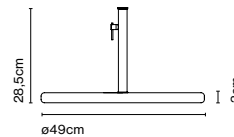

49 base + stem

Code	Finish	Price
A683-033	● Concrete and black (RAL 9005)	699 €

Materials
Base: Concrete
Stem: Stainless steel

Product type: Accessory
Weight: Net 14,3 kg – Gross 17,2 kg
Package: 63 x 62 x 7 cm - 15 kg – VOL -0,027 m³
31 x 18 x 17 cm - 2,2 kg – VOL -0,009 m³
Product notes: Base only compatible with Jaima P207