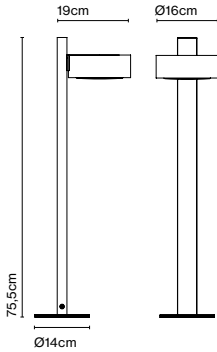

Plaff-on! B IP65

Code	Finish	Price
A628-064	● Black	495 €
A628-064-31-27K	● Rust Brown NEW	495 €

Materials: Aluminium
Structure: Aluminium
Shade: Opal blown glass

Dimmable: Yes
Integrated dimmer: No
Dimming protocols: Phase cut (Triac)

Product type: Bollard
Light source: LED COB 230 VAC 8W 2700K CRI90 571lm
Luminaire: 230 VAC TRIAC 8,47W 225lm
Weight: Net 1,8 kg – Gross 3,4 kg
Package: 23,5 x 83 x 33,5 cm – 3,4 kg Vol – 0,07 m³
LED included

Dimmable

CE

IP65

ERC

UK
CR