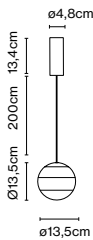

Dipping Light 13

Code	Finish	Price
A691-240	● White	299 €
A691-241	● Blue	299 €
A691-242	● Green	299 €
A691-243	● Amber	299 €
A691-244	● Pink	299 €

Materials
Diffuser: Brilliant white blown glass globe with layered paint
Cover: Polycarbonate
Canopy: Metal

Dimmable: Yes
Integrated dimmer: No
Dimming protocols: Phase cut (Triac)
Casambi
DALI

Product type: Pendant
Light source: LED SMD 350mA 4,05W 2700K CRI90 463lm
Luminaire: 220 - 240 VAC TRIAC 5,72W 203lm
Weight: Net 0,8 kg – Gross 1,3 kg
Package: 21 x 22 x 23 cm – 1,3 kg Vol – 0,01 m³
LED included