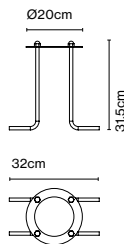

Ground fixation plate

Code A662-733   Finish **Stainless steel**   Price **233 €**

Materials: Structure: Stainless steel 316 L

Product type: Accessory

Weight: Net 1,6 kg – Gross 2,4 kg

Package: 35 x 24 x 24 cm - 2,4 kg – VOL - 0,02 m³