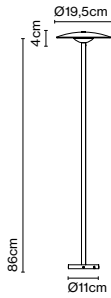

Ginger B 20/86

Code	Finish	Price
A662-544-31	● Rust Brown - White	415 €
A662-544-39	● Black - White (RAL 9005-9010)	415 €

Materials
Diffuser: Aluminium
Structure: Aluminium

Dimmable: Yes
Integrated dimmer: No
Dimming protocols: It depends on the purchased power supply.

Product type: Bollard

Light source: LED SMD 24Vdc 5W 2700K CRI90 495lm

Luminaire: (Power supply not included) 161lm

Weight: Net 1 kg – Gross 1,6 kg

Package: 25 x 23 x 12 cm – 0,7 kg Vol – 0,007 m³

15 x 13 x 98,5 cm – 0,9 kg Vol – 0,02 m³

Product notes: 24V remote power supply to be ordered separately.
LED included

Dimmable

CE

IP65

ERC

UK
CA