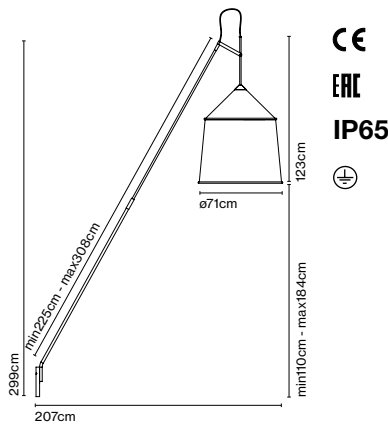

Jaima P307 + Shade 71

Code	Finish	Price
Structure A683-035	● Black (RAL 9005)	1166 €

Shade 71		
A683-040	● Blue	*852 €
A683-041	● Beige	852 €
A683-042	● Grey	852 €
A683-043	● Green	*852 €

Materials
Shade: Textile, inner part in white
Structure: Stainless steel
Extensible stem: Carbon fiber

Dimmable: Yes
Integrated dimmer: No
Dimmer Casambi IP65 (optional)

Product type: Floor
Light source: LED COB 230VAC 15W 2700K CRI90 1022lm
Luminaire: 230VAC TRIAC 15W 530lm
Weight: Net 4,8 kg – Gross 15 kg
Package: 277 x 48 x 23 cm – 9 kg Vol – 0,3 m³
71 x 71 x 63 cm – 6 kg Vol – 0,3 m³
LED included