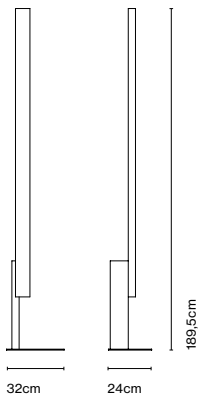

High Line

Code	Finish	Price
A690-001	● Oak-White (RAL 9002)	1147 €
A690-003	● Wenge-Blue (RAL 5024)	*1147 €
A690-004	● Wenge-Green (RAL 6003)	*1147 €

Materials
Base: Iron
Structure: Wooden profiles

Integrated dimmer: Yes
Dimmer Type: Progressive dimmer from 0 to 100

Product type: Floor
Light source: LED SMD 700mA 30W 2700K CRI90 3895lm
Luminaire: 220 - 240 VAC 34,3W 2076lm
Weight: Net 9,3 kg – Gross 13,3 kg
Package: 205 x 23 x 17 cm – 9,5 kg Vol – 0,076 m³
34 x 36 x 3 cm – 3,8 kg Vol – 0,003 m³

LED included

Dimmer

CE

EAC