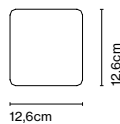

Signage Lid

Code	Finish	Price
-	1 - 3 units	150 €
-	4 - 10 units	100 €
-	11 - 25 units	80 €
-	26 or more units	60 €