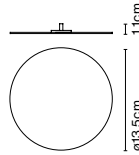

Disk accessory + magnet

Code A680-009   Finish ● Black   Price *37 €

Materials
Structure: Metal

Product type: Accessory
Weight: Net 0,12 kg – Gross 0,23 kg
Package: 16 x 9 x 15 cm - 0,23 kg – VOL - 0,002 m³