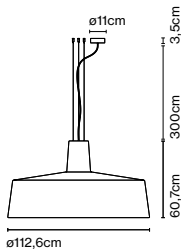

Soho 112 IP44 LED

Code	Finish	Price
A631-169	● White	2872 €
A631-170	● Stone grey	2872 €
A631-171	● Black	2872 €

Materials
Shade: Rotary moulded polyethylene
Diffuser: Methacrylate opal

Dimmable: Yes
Integrated dimmer: No
Dimming protocols: Phase cut (Triac)
Casambi

Product type: Pendant
Light source: LED SMD 350mA 93,6W 2700K CRI90 15648lm
Luminaire: 180 - 295 VAC TRIAC 109,8W 8085lm
Weight: Net 27,6 kg – Gross 32 kg
Package: 116 x 114 x 71 cm – 32 kg Vol – 0,95 m³
Product notes: 3000K available upon request
LED included

Dimmable

CE

IP44

ERC

UK
CA