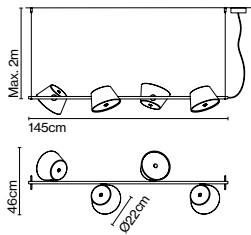

Cable length: 3 m  
Wire installation: Hardwired  
Color cord: Black  
Canopy color: Black