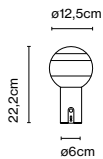

Dipping Light Portable

Code	Finish	Price
A691-530	White - Brushed Brass	292 €
A691-531	White - Graphite	*292 €
A691-532	Blue - Brushed Brass	292 €
A691-533	Blue - Graphite	*292 €
A691-534	Green - Brushed Brass	292 €
A691-535	Green - Graphite	*292 €
A691-536	Amber - Brushed Brass	292 €
A691-537	Amber - Graphite	*292 €
A691-538	Pink - Brushed Brass	292 €
A691-539	Pink - Graphite	*292 €

Materials
Body: Metal
Diffuser: Brilliant white blown glass globe with layered paint

Dimmable: Yes
Integrated dimmer: Yes
Dimmer Type: 3 positions dimmer

Product type: Table
Light source: LED SMD 1A 3,5W 2700K CRI90 216lm
Luminaire: in 5 Vdc 1,5A 123lm
Weight: Net 1,2 kg – Gross 1,5 kg
Package: 18 x 18 x 35 cm – 1,5 kg Vol – 0,011 m³
LED included

Switch location: Body
Charging time: 10 h

Battery life time:
5 hours in peak power
10 hours in half power
20 hours in a quarter power