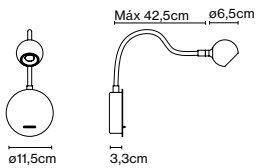

N°8

Code	Finish	Price
A670-001	● Oak	396 €
A670-002	● Wenge	396 €

Materials Dimmable: No
Plate: Metal
Arm: Metal covered in braided fabric
Diffuser: Wood

Product type: Wall
Light source: LED SMD 700mA 2,1W 2700K CRI80 226,5lm
Luminaire: 100 - 240 VAC 4,25W
Weight: Net 0,62 kg – Gross 1,15 kg
Package: 69 x 17 x 12 cm – 1,15 kg Vol – 0,01 m³
LED included

Wire installation: Hardwired
Canopy color: Black
Switch location: Plate