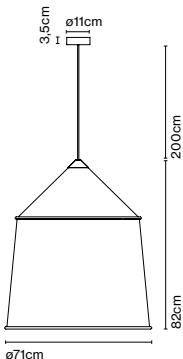

Jaima 71 IP65

Code	Finish	Price
A683-021	● Blue	*1184 €
A683-022	● Beige	1184 €
A683-023	● Grey	1184 €
A683-024	● Green	*1184 €

Materials
Shade: Textilene, inner part in white

Dimmable: Yes
Integrated dimmer: No
Dimming protocols: Phase cut (Triac)

Product type: Pendant
Light source: LED COB 230VAC 15W 2700K CRI90 1022lm
Luminaire: 230VAC TRIAC 15W 530lm
Weight: Net 2,8 kg – Gross 7,5 kg
Package: 71 x 71 x 63 cm – 7,5 kg Vol – 0,3 m³
LED included

Dimmable

CE

IP65

UK

ERC

Cable length: 2 m
Wire installation: Hardwired
Color cord: Black
Canopy color: Black