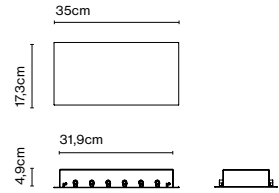

Rectangular Canopy 50W

Code	Finish	Dimming	Class	Price
A693-001	● Black	Triac	II	380 €
A693-002	● Black	DALI	II	439 €
A693-024	● Black	Casambi	II	575 €

Materials
Structure: Painted iron

Dimmable: Yes
Integrated dimmer: No
Dimming protocols: Phase cut (Triac)
DALI
Casambi

Product type: Accessory
Luminaire: 220 - 240 VAC TRIAC 50W (max.)
220 - 240 VAC DALI/Casambi 60W (max.)

Weight: Net 2,11 kg – Gross 2,5 kg
Package: 41,5 x 21 x 7 cm - 2,5 kg – VOL - 0,006 m³
Product notes: Canopy for 24V luminaires.

Wire installation: Hardwired
Canopy color: Black - Entry points: 9

Circular Canopy 50W

Code	Finish	Dimming	Class	Price
A693-003	● Black	Triac	II	394 €
A693-004	● Black	DALI	II	449 €
A693-025	● Black	Casambi	II	590 €

Materials
Structure: Painted iron

Dimmable: Yes
Integrated dimmer: No
Dimming protocols: Phase cut (Triac)
DALI
Casambi

Product type: Accessory
Luminaire: 220 - 240 VAC TRIAC 50W (max.)
220 - 240 VAC DALI/Casambi 60W (max.)

Weight: Net 1,15 kg – Gross 1,36 kg
Package: 41 x 40 x 8 cm - 1,36 kg – VOL - 0,01 m³
Product notes: Canopy for 24V luminaires.