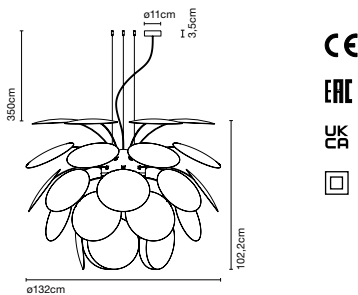

Discocó 132

Code	Finish	Price
A620-012	● White (RAL 9003)	2382 €
A620-118	● Matte Grey (RAL 7037)	2562 €
A620-117	● Matte Beige (RAL 1001)	2562 €
A620-049	● Black - Gold (RAL 9004 - Gold)	3073 €

Materials
Discs: ABS
Sphere: Chromed metal
Canopy: Metal

Product type: Pendant
Light source: 6x E27 LED Globe (ø120) 14W
Weight: Net 18,5 kg – Gross 24 kg
Package: 121 x 41 x 41 cm - 14 kg – VOL - 0,2 m³
45 x 42 x 42 cm - 10 kg – VOL - 0,08 m³

Cable length: 3,5 m
Wire installation: Hardwired
Color cord: White
Canopy color: White