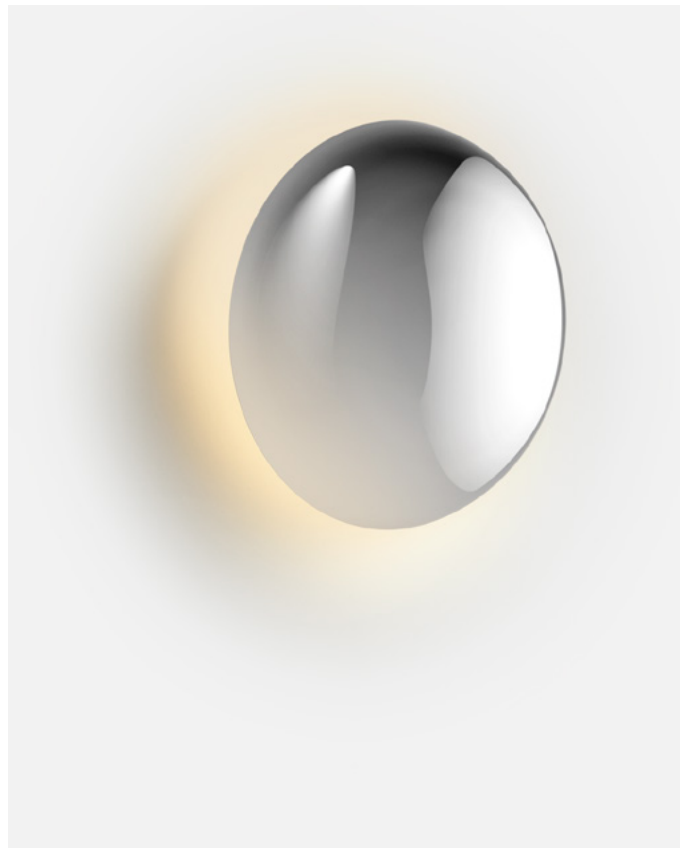

Wire installation: Hardwired