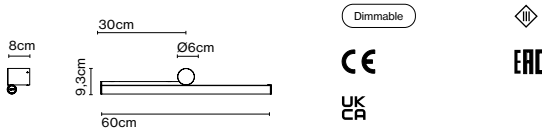

Ambrosia A 60 left NEW

Code	Finish	CCT	Price
A704-015-15-22K	● Matt Gold	22K	486 €
A704-015-15-27K	● Matt Gold	27K	479 €
A704-015-15-30K	● Matt Gold	30K	479 €
A704-015-16-22K	● Black	22K	486 €
A704-015-16-27K	● Black	27K	479 €
A704-015-16-30K	● Black	30K	479 €

Materials
Structure: Aluminium
Diffuser: Methacrylate
Canopy: Aluminium / Steel

Dimmable: Yes
Integrated dimmer: No
Dimming protocols: It depends on the purchased power supply.

Product type: Wall
Light source Ambrosia 22K: LED SMD 24Vdc 9,6W 2200K CRI90 1058lm
Luminaire Ambrosia 22K: (Power supply not included)

Light source Ambrosia 27K: LED SMD 24Vdc 9,6W 2700K CRI90 1014lm
Luminaire Ambrosia 27K: (Power supply not included)

Light source Ambrosia 30K: LED SMD 24Vdc 9,6W 3000K CRI90 1028lm
Luminaire Ambrosia 30K: (Power supply not included)

Product notes: 24V remote power supply to be ordered separately.
LED included