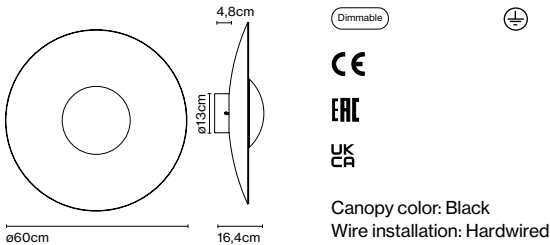

Ginger 60C

Code	Finish	Price
A662-154	● Oak - White	737 €
A662-155	● Wenge - White	737 €
A662-156	● Oak - Oak	737 €
A662-157	● Wenge - Wenge	737 €
A662-386	● Brushed brass - Brushed brass	884 €
A662-387	● Black - White	719 €
A662-572-36-27K	● Mauve (RAL 010 70 10)	719 €
A662-572-37-27K	● Sand (RAL 050 85 10)	719 €
A662-572-38-27K	● Stone Grey (RAL 000 65 00)	719 €

Materials
Diffuser: Pressed wood or brushed aluminium
Dissipater: Aluminium
Canopy: Metal

Dimmable: Yes
Integrated dimmer: No
Dimming protocols: Phase cut (Triac)
Casambi

Product type: Wall / Ceiling
Light source: LED SMD 700mA 22,4W 2700K CRI90 2933lm
Luminaire: 180 - 295 VAC TRIAC 26,09W 1165lm
Weight: Net 3,3 kg – Gross 6,3 kg
Package: 67 x 67 x 24 cm – 6,3 kg Vol – 0,1 m³
LED included

Canopy color: Black
Wire installation: Hardwired

Product notes: Casambi available upon request, upcharge of 190 €¹
¹ Triac version price