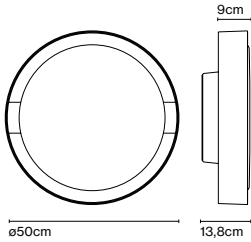

## Plaff-on! 50 IP54

Code A628-056      Finish ● Black      Price 484 €

Materials  
Structure: Aluminium  
Shade: Opal blown glass

Product type: Wall / Ceiling  
Light source: 4x E27 LED Standard 8W  
Weight: Net 6,6 kg – Gross 8,5 kg  
Package: 60 x 60 x 25 cm – 8,5 kg Vol – 0,09 m<sup>3</sup>