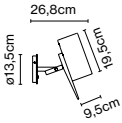

Scantling A

Code	Finish	Price
A626-007	● White (RAL 9001)	399 €
A626-021	● Black (RAL 9005)	399 €

Materials
Structure: Iron
Arm: Oak
Shade: Aluminium

Product type: Wall
Light source: E27 LED Reflector 8W
Weight: Net 0,8 kg – Gross 1,4 kg
Package: 35 x 30 x 18 cm – 1,4 kg Vol – 0,02 m³

Wire installation: Hardwired
Switch location: Canopy