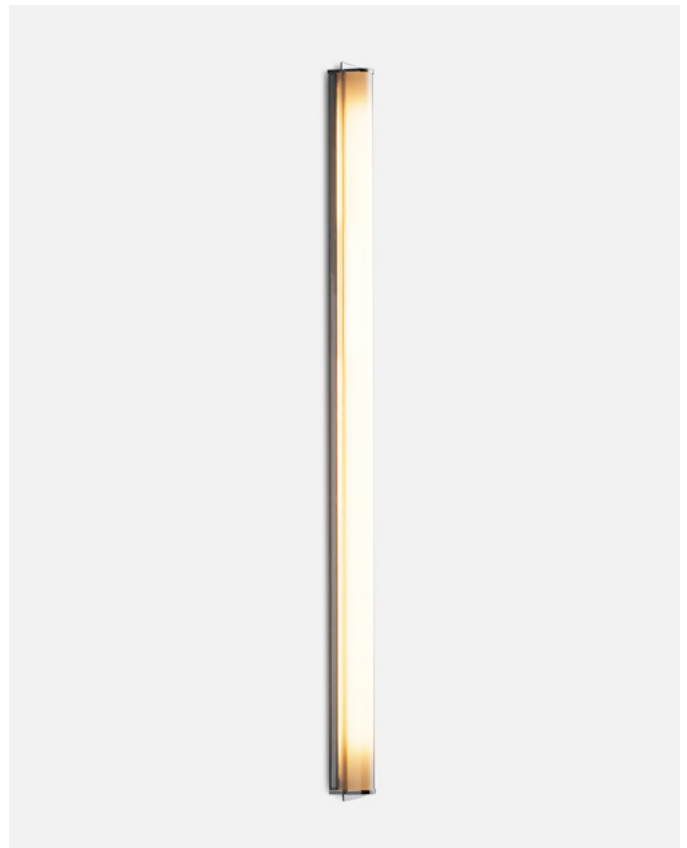

## Maranga, Christophe Mathieu

Maranga is the name of an imaginary fruit: exquisite, tempting, succulent. It reinterprets Scandinavian style in the essentiality of its shape and its rational use of lighting to generate a warm, comfortable atmosphere.