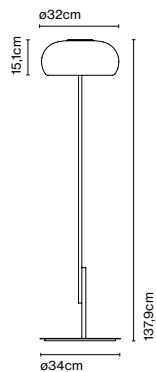

Vetra P

Code	Finish	Price
A689-008	● White	*1048 €
A689-009	● Black	*1048 €

Materials
Base: Iron
Stem: Iron
Shade: Blown glass
Dissipater: Aluminium

Dimmable: Yes
Integrated dimmer: No
3 positions sensor dimmer.

Product type: Floor
Light source: LED SMD 700mA 8,2W 2700K CRI90 913lm
Luminaire: 100 - 240 VAC 10,85W 348lm
Weight: Net 7,9 kg – Gross 10 kg
Package: 43 x 43 x 28 cm – 3 kg Vol – 0,051 m³
140 x 25 x 25 cm – 4 kg Vol – 0,09 m³
36 x 36 x 5 cm – 3 kg Vol – 0,01 m³
LED included

Dimmer