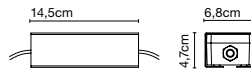

Dimmer Casambi IP65

Code A712-001   Finish ● Black

Price 343 €