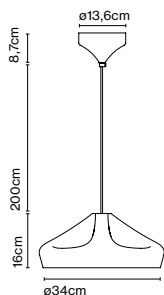

Materials  
 Shade: Ceramic with the inner part in brilliant white enamel or gold  
 Canopy: Ceramic  
 Cord: Fabric

Product type: Pendant  
 Light source: E14 LED 5W  
 Weight: Net 2,6 kg – Gross 3,7 kg  
 Package: 49 x 49 x 29 cm – 3,7 kg Vol – 0,07 m<sup>3</sup>