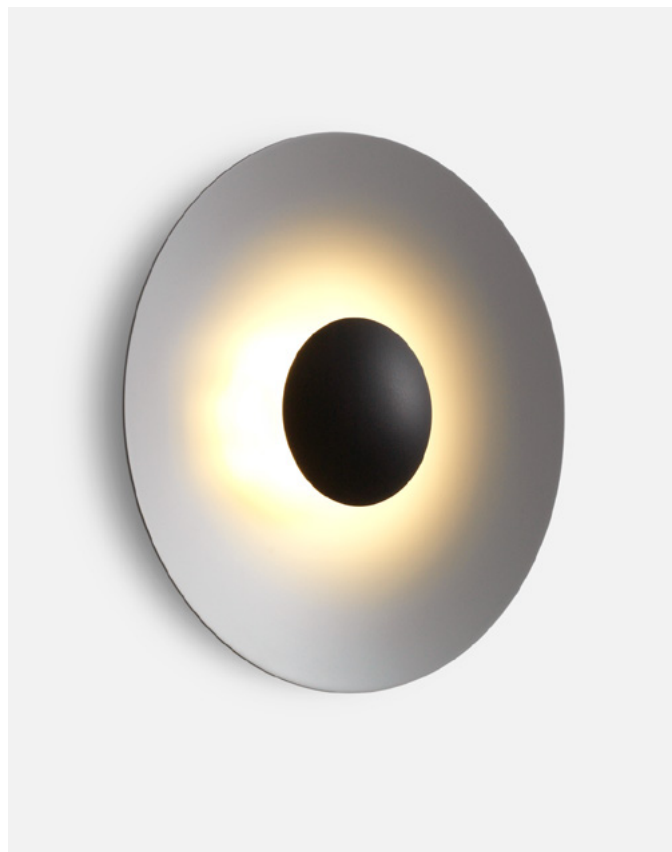

Product notes: Casambi available upon request, upcharge of 200 €¹
¹ Triac version price