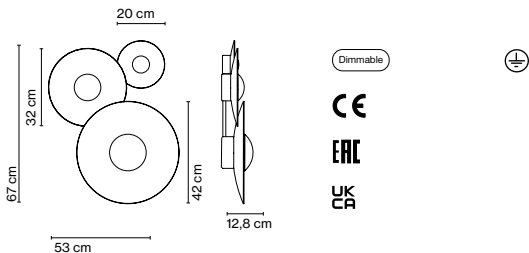

Product type: Wall / Ceiling

Light source: LED SMD 700mA 28,5W 2700K CRI90 3243lm

Luminaire: 180 - 295 VAC TRIAC 33,5W 1209lm

Weight: Net 7,8 kg – Gross 10 kg

Package: 23 x 21 x 10 cm – 1 kg Vol – 0,01 m³

57 x 53 x 17 cm – 3,5 kg Vol – 0,051 m³

57 x 53 x 17 cm – 3 kg Vol – 0,051 m³

53 x 53 x 12 cm – 2,5 kg Vol – 0,03 m³

Product notes: Accessory to combine Ginger models 20 C, 32 C, and 42 C for a single junction box.