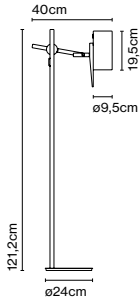

Scantling P40

Code	Finish	Price
A626-003	● White (RAL 9001)	794 €
A626-019	● Black (RAL 9005)	794 €

Materials
Stem: Iron
Base: Iron
Arm: Oak
Shade: Aluminium

Product type: Floor
Light source: E27 LED Reflector 8W
Weight: Net 4,4 kg – Gross 7,6 kg
Package: 137 x 46 x 17 cm – 7,6 kg Vol – 0,11 m³