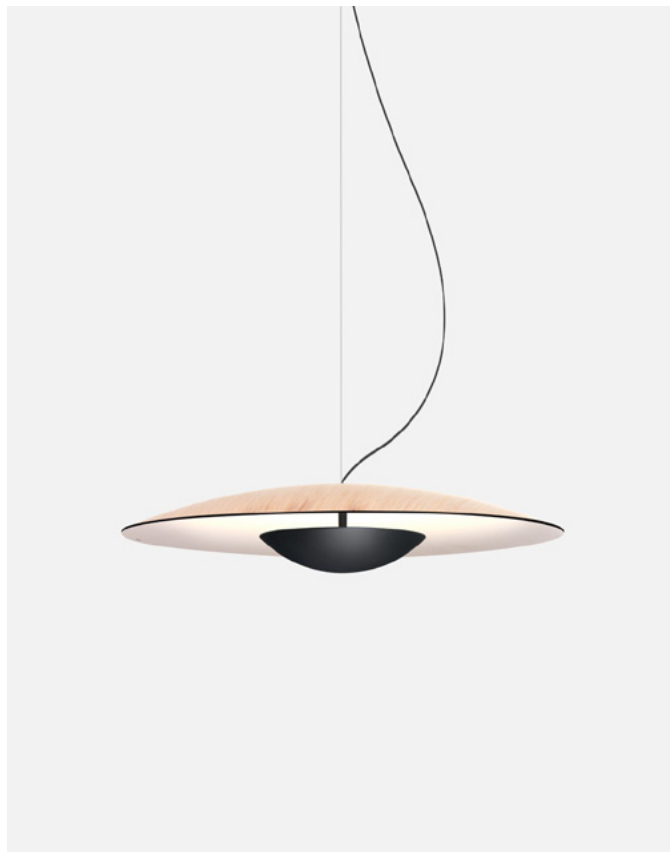

Luminaire: 180 - 295 VAC TRIAC 26,09W 1165lm

220 - 240 VAC DALI 26,37W 1165lm

220 - 240 VAC 1-10V 27,15W 1165lm

Weight: Net 3,5 kg – Gross 6,2 kg

Package: 67 x 67 x 24 cm – 6,2 kg Vol – 0,1 m<sup>3</sup>

LED included