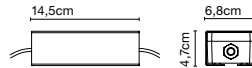

Spare parts

Code	Product	Finish	Spare part	Price
A605-102	Txl 205	-	Glass	165 €
A605-112	Txl 170	-	Glass	140 €
R605-004	Txl 2019 205	Beige	Shade	875 €
R605-005	Txl 2019 205	Grey	Shade	875 €
R605-006	Txl 2019 170	Beige	Shade	700 €
R605-007	Txl 2019 170	Grey	Shade	700 €