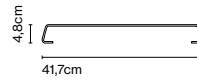

Base kit

Code
A645-213

Finish
● Grey

Price
*183 €