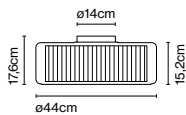

Mercer C

Code	Finish	Price
A89-060	● Natural cotton ribbon	703 €
A89-077	● Pearl white	703 €

Materials
Shade: Textile
Structure: Blown glass

Product type: Wall
Light source: 2x E27 LED Standard 8W
Weight: Net 4,5 kg – Gross 6 kg
Package: 58 x 58 x 36 cm – 6 kg Vol – 0,1 m³

Wire installation: Hardwired