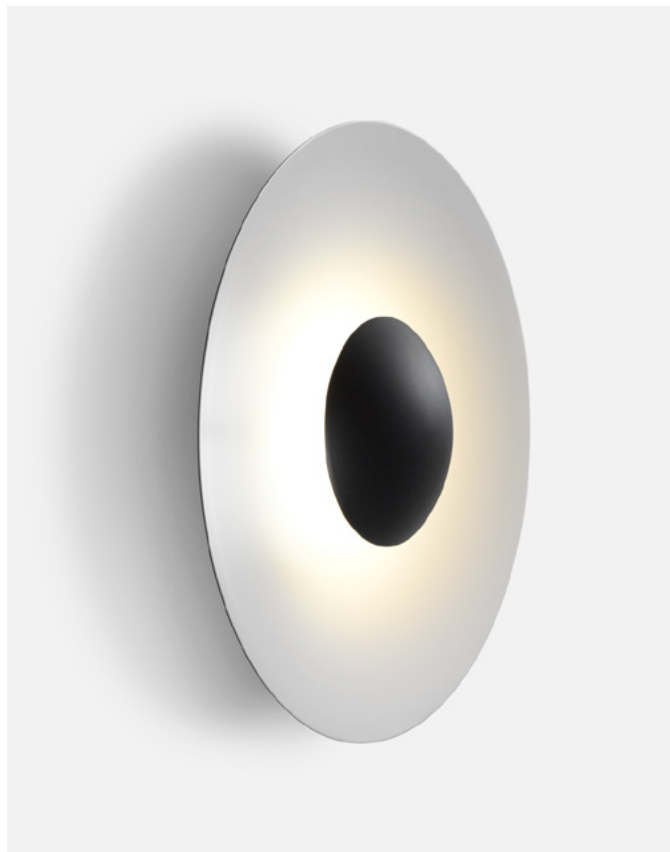

Ginger 20C IP65

Code	Finish	Price
A662-550-31	● Rust Brown	290 €
A662-550-39	▲ Black - White (RAL 9005-9010)	290 €

Materials
Diffuser: Aluminium
Dissipater: Aluminium

Dimmable: Yes
Integrated dimmer: No
Dimming protocols: It depends on the purchased power supply.
Phase cut (Triac)
DALI

Product type: Wall / Ceiling

Light source: LED SMD 24Vdc 5W 2700K CRI90 495lm
Luminaire: (Power supply not included) 161lm - Black-White
(Power supply not included) 291lm - Rust brown

Weight: Net 0,5 kg – Gross 0,7 kg

Package: 24 x 21 x 10 cm – 0,7 kg Vol – 0,01 m³

Product notes: 24V remote power supply to be ordered separately.
LED included

Dimmable

CE

IP65

ERC

UK
CA

Power supplies on page 103

Canopy color: Black