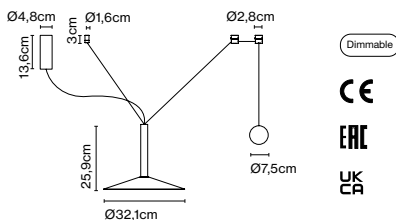

Milana 32 Counterweight

Code	Finish	Price
A699-009	● Off-white (RAL 1013)	505 €
A699-010	● Black (RAL 9005)	505 €

Materials
Shade: Aluminium
Diffuser: Polycarbonate

Dimmable: Yes
Integrated dimmer: No
Dimming protocols: Phase cut (Triac)

Product type: Pendant
Light source: LED SMD 700mA 8,6W 2700K CRI90 372lm
Luminaire: 220 - 240 VAC TRIAC 8,72W 340lm
Weight: Net 1,6 kg – Gross 2,4 kg
Package: 22,5 x 7 x 4 cm – 0,3 kg Vol – 0,0006 m³
20 x 12 x 8 cm – 0,4 kg Vol – 0,0006 m³
12 x 12 x 7 cm – 0,6 kg Vol – 0,001 m³
36,5 x 36,5 x 7,5 cm – 0,82 kg Vol – 0,009 m³
Product notes: DALI upon request

Cable length: 3 m
Wire installation: Hardwired
Color cord: Black
Canopy color: Black