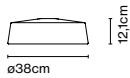

Soho C 38 LED

Code	Finish	Dimming	Price
A631-210	● White	Triac	*542 €
A631-211	● Stone grey	Triac	*542 €
A631-212	● Black	Triac	*542 €
A631-213	● Sand	Triac	*542 €
A631-214	● Sky blue	Triac	*542 €
A631-215	● White	DALI	*594 €
A631-216	● Stone grey	DALI	*594 €
A631-217	● Black	DALI	*594 €
A631-218	● Sand	DALI	*594 €
A631-219	● Sky blue	DALI	*594 €

Materials
Shade: Rotary moulded polyethylene
Diffuser: Methacrylate opal

Dimmable: Yes
Integrated dimmer: No
Dimming protocols: Phase cut (Triac)
DALI

Product type: Ceiling
Light source: LED SMD 700mA 13,35W 2700K CRI80 1848lm
Luminaire: 220 - 240 VAC TRIAC 15,94W 1051lm
220 - 240 VAC DALI 16,23W 1051lm
Weight: Net 2,3 kg – Gross 3,1 kg
Package: 44 x 44 x 15 cm – 3,1 kg Vol – 0,03 m³
LED included

Wire installation: Hardwired