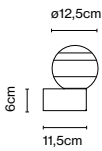

Dipping Light A1-13

Code	Finish	Price
A691-200	White - Brushed Brass	290 €
A691-201	White - Graphite	*290 €
A691-202	Blue - Brushed Brass	290 €
A691-203	Blue - Graphite	*290 €
A691-204	Green - Brushed Brass	290 €
A691-205	Green - Graphite	*290 €
A691-206	Amber - Brushed Brass	290 €
A691-207	Amber - Graphite	*290 €
A691-208	Pink - Brushed Brass	290 €
A691-209	Pink - Graphite	*290 €

Materials
Body: Metal
Diffuser: Brilliant white blown glass globe with layered paint

Dimmable: Yes
Integrated dimmer: No
Dimming protocols: Phase cut (Triac)

Product type: Wall
Light source: LED COB 500mA 5,68W 2700K CRI90 645lm
Luminaire: 220 - 240 VAC TRIAC 9,3W
Weight: Net 0,9 kg – Gross 1,5 kg
Package: 18 x 18 x 28 cm – 1,5 kg Vol – 0,001 m³
LED included

Wire installation: Hardwired