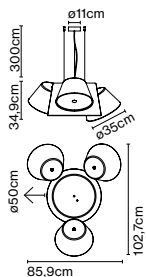

Cable length: 3 m  
 Wire installation: Hardwired  
 Color cord: Black  
 Canopy color: Black