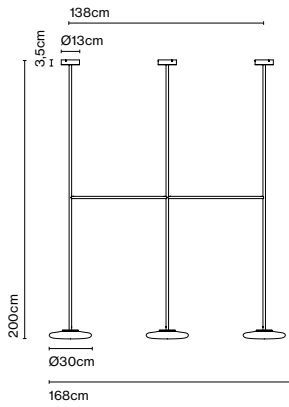

Ihana x3 200

Code	Finish	Dimming	CCT	Price
A709-001-39-27K	● Opal	Triac	27K	1989 €
A709-002-39-18/30K	● Opal	Triac	DTW 18K-30K	2113 €

Materials
Structure: Steel
Shade: Opal blown glass

Dimmable: Yes
Integrated dimmer: No
Dimming protocols: Phase cut (Triac)
Dim to warm from 1800K to 3000K. (Triac)
DALI, Casambi

Product type: Pendant / Ceiling
Light source: LED SMD 700mA 24,6W 2700K CRI90 2739lm
Luminaire: 220 - 240 VAC TRIAC 29,67W 1491lm
Light source DTW: LED COB 350mA 18W 1800-3000K CRI90 1908lm
Luminaire DTW: 220 - 240 VAC TRIAC 22,8W
Weight: Net 8,2 kg – Gross 15,1 kg
Package: (3x) 21 x 42 x 42 cm – 3 kg Vol – 0,04 m³
18 x 18 x 225 cm – 6,7 kg Vol – 0,07 m³
18 x 18 x 225 cm – 5,4 kg Vol – 0,07 m³

LED included

Dimmable

CE

UK
CA

EAC

Wire installation: Hardwired
Canopy color: Black