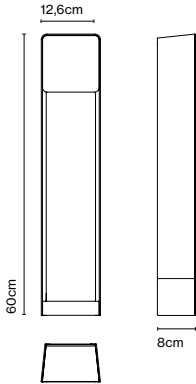

Lab B 60

Code	Finish	Price
A646-080	● White (RAL 7024-9003)	715 €
A646-081	● Brown (RAL 7024-8019)	715 €
A646-082	● Rust brown	715 €
A646-083	● Dark iroko	745 €

Materials
Structure: Aluminium
Lids: Metal, wood

Dimmable: Yes
Integrated dimmer: No
Dimming protocols: Phase cut (Triac)

Product type: Bollard
Light source: LED SMD 700mA 6,3W 2700K CRI80 590lm
Luminaire: 220 - 240 VAC TRIAC 8,41W 319lm
Weight: Net 2,5 kg – Gross 3,5 kg
Package: 18 x 13 x 70 cm – 3,5 kg Vol – 0,02 m³
Product notes: CRI90 available upon request