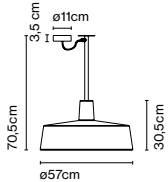

Soho C Fixed Stem LED

Code	Finish	Price
A631-163	● White	1164 €
A631-164	● Stone grey	1164 €
A631-165	● Black	1164 €

Materials
Shade: Rotary moulded polyethylene
Diffuser: Methacrylate opal
Structure: Metal with stainless anti-oxidant cataphoresis

Dimmable: Yes
Integrated dimmer: No
Dimming protocols: Phase cut (Triac)

Product type: Ceiling
Light source: LED SMD 700mA 28,7W 2700K CRI80 3446lm
Luminaire: 180 - 295 VAC TRIAC 32,89W 2086lm
Weight: Net 7,6 kg – Gross 9,2 kg
Package: 60 x 60 x 35 cm – 9,2 kg Vol – 0,13 m³
Product notes: 3000K available upon request
LED included

Dimmable

CE

IP44

ERC

UK

Wire installation: Hardwired
Canopy color: Black