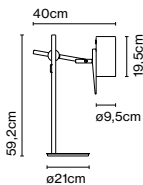

Scantling S

Code	Finish	Price
A626-005	● White (RAL 9001)	699 €
A626-020	● Black (RAL 9005)	699 €

Materials
Stem: Iron
Base: Iron
Arm: Oak
Shade: Aluminium

Product type: Table
Light source: E27 LED Reflector 8W
Weight: Net 3,6 kg – Gross 5,3 kg
Package: 71 x 40 x 18 cm – 5,3 kg Vol – 0,05 m³