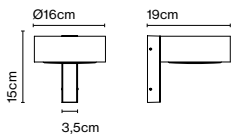

Plaff-on! A IP65

Code A628-061-39-27K   Finish ● Black   Price 277 €
A628-061-31-27K   Finish ● Rust Brown   Price 277 € (NEW)

Materials   Dimmable: Yes
Structure: Aluminium   Integrated dimmer: No
Shade: Opal blown glass   Dimming protocols: Phase cut (Triac)

Product type: Wall
Light source: LED COB 230 VAC 8W 2700K CRI90 571lm
Luminaire: 230 VAC TRIAC 8,47W 225lm
Weight: Net 0,8 kg – Gross 1,2 kg
Package: 22 x 22 x 16,5 cm – 1,2 kg Vol – 0,008 m³
LED included

Dimmable
CE
EAC
UK
CA

⊕
IP65