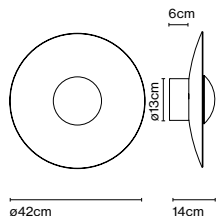

Ginger 42C IP65

Code	Finish	Price
A662-552-31	● Rust Brown	635 €
A662-552-39	● Black - White (RAL 9005-9010)	673 €

Materials
Diffuser: Aluminium
Dissipater: Aluminium

Dimmable: Yes
Integrated dimmer: No
Dimming protocols: Phase cut (Triac)

Product type: Wall / Ceiling
Light source: LED SMD 700mA 16,28W 2700K CRI90 1873lm
Luminaire: 180 - 295 VAC TRIAC 19,71W 698lm - Black-White
180 - 295 VAC TRIAC 19,71W 186lm - Rust brown
Weight: Net 1,8 kg – Gross 3,5 kg
Package: 57 x 53 x 17 cm – 3,5 kg Vol – 0,051 m³
Product notes: DALI and Casambi upon request
LED included

Dimmable

CE

IP65

ERC

UK
CA

Canopy color: Black