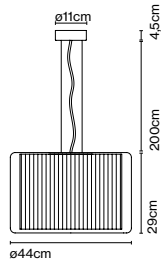

Mercer 44

Code	Finish	Price
A89-012	● Natural cotton ribbon	796 €
A89-075	● Pearl white	796 €

Materials
Shade: Textile
Structure: Blown glass

Product type: Pendant
Light source: 2x E27 LED Standard 8W
Weight: Net 7,8 kg – Gross 10 kg
Package: 56 x 56 x 48 cm – 10 kg Vol – 0,15 m³