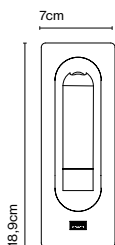

Ledtube RSC USB

Code	Finish	Price
A622-190-17-27K	Aluminium	310 €
A622-190-18-27K	Bronze	391 €
A622-190-35-27K	Matt white (RAL 9010)	310 €
A622-190-39-27K	Matt black (RAL 9005)	310 €

Materials: Dimmable: No
Structure: Injected aluminium
Frontal: Transparent polycarbonate

Product type: Wall
Light source: LED SMD 700mA 2,1W 2700K CRI80 226,5lm
Luminaire: 90 - 264 VAC 5,2W 131lm
Weight: Net 0,87 kg – Gross 1 kg
Package: 11 x 21 x 9 cm – 1 kg Vol – 0,02 m³
Product notes: Incorporated press button to switch on or off when opening or closing the wall lamp. Honeycomb grill to avoid glare. Incorporated USB on fixture face. CRI90 available upon request.
LED included