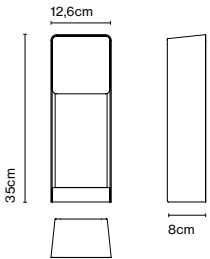

Lab B 35

Code	Finish	Price
A646-070	● White (RAL 7024-9003)	607 €
A646-071	● Brown (RAL 7024-8019)	607 €
A646-072	● Rust brown	607 €
A646-073	● Dark iroko	637 €

Materials: Aluminium
Structure: Aluminium
Lids: Metal, wood

Dimmable: Yes
Integrated dimmer: No
Dimming protocols: Phase cut (Triac)

Product type: Bollard
Light source: LED SMD 700mA 6,3W 2700K CRI80 590lm
Luminaire: 220 - 240 VAC TRIAC 8,41W 293lm
Weight: Net 1,4 kg – Gross 2,3 kg
Package: 17,5 x 13 x 46 cm – 2,3 kg Vol – 0,01 m³
Product notes: CRI90 available upon request

CE

UK
CA

EAC

IP65