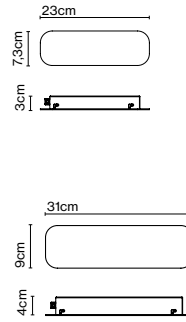

Ambrosia canopy

Code	Finish	Dimming	Class	Price
A666-214-15	● Matt Gold - 20W 24V	Triac	II	188 €
A666-214-16	● Black - 20W 24V	Triac	II	188 €
A666-222-15	● Matt Gold - 35W 24V	Casambi	I	390 €
A666-222-16	● Black - 35W 24V	Casambi	I	390 €
A666-216-15	● Matt Gold - 50W 24V	Triac	II	238 €
A666-216-16	● Black - 50W 24V	Triac	II	238 €
A666-223-15	● Matt Gold - 60W 24V	Casambi	I	440 €
A666-223-16	● Black - 60W 24V	Casambi	I	440 €
A666-217-15	● Matt Gold - 35W 24V	DALI	I	283 €
A666-217-16	● Black - 35W 24V	DALI	I	283 €
A666-218-15	● Matt Gold - 60W 24V	DALI	I	358 €
A666-218-16	● Black - 60W 24V	DALI	I	358 €