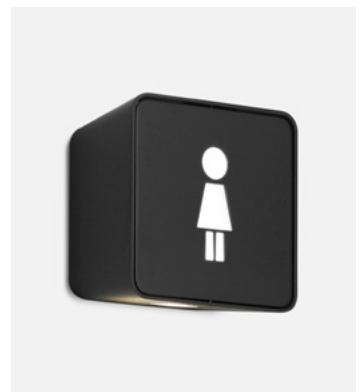

Signage Lid

Code	Finish	Price
-	1 - 3 units	150 €
-	4 - 10 units	100 €
-	11 - 25 units	80 €
-	26 or more units	60 €

Product type: Accessory
Available upon request, Lab 2 only.