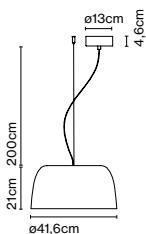

Materials

Shade: Bi-injected rotary moulded polyethylene (stone texture on the outer part and smooth satin white on the inner part of the fixture)
Diffuser: Aluminium

Dimmable: Yes

Integrated dimmer: No

Dimming protocols: Phase cut (Triac)
DALI
Casambi

Product type: Pendant

Light source: LED SMD 700mA 16,28W 2700K CRI90 1873lm

Luminaire: 180 - 295 VAC TRIAC 19,71W 955lm

220 - 240 VAC DALI 20,32W 955lm

Weight: Net 3 kg – Gross 4,4 kg

Package: 44 x 44 x 32 cm – 4,4 kg Vol – 0,06 m³

LED included

Dimmable

ERC

Cable length: 2 m

Wire installation: Hardwired

Color cord: Black

Canopy color: Black