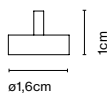

Magnet accessory

Code	Finish	Price
A680-008	Inox	10 €

Materials
Structure: Neodymium magnet

Product type: Accessory
Weight: Net 0,01 kg – Gross 0,02 kg
Package: 12 x 17,5 x 1 cm - 0,02 kg – VOL - 0,001 m³