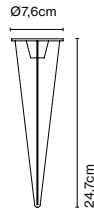

## Post accessory

Code	Finish	Price
A662-555	● Stainless steel	74 €

Materials  
Structure: Stainless steel 316 L

Product type: Accessory

Weight: Net 0,3 kg – Gross 0,4 kg

Package: 14 x 14 x 28 cm - 0,4 kg – VOL - 0,006 m<sup>3</sup>