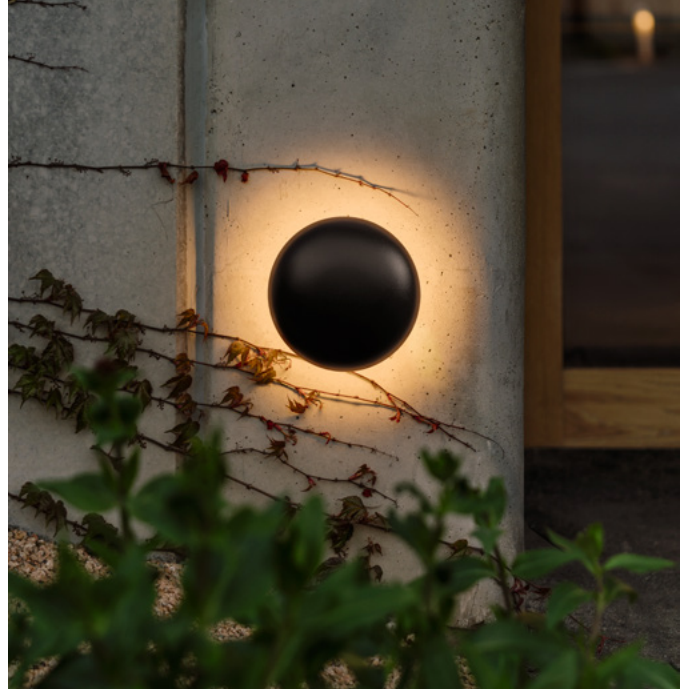

Babila, Marco Zanuso Jr.

Babila demonstrates that, when it comes to a design, the material can be as important as the shape. This outdoor wall sconce is of polished stainless steel, a circular object that produces a panoramic effect, reflecting its surroundings. It is not

designed to be an architectural element, but rather a simple and beautiful design that draws attention, whether on or off, as it allows us to catch a glimpse of the daily life occurring around it.

Babila 18

Code	Finish	Price
A706-001	● Polished stainless steel	443 €
A706-003-35	● White (RAL 9010)	320 €
A706-003-47	● Brown (RAL 8019)	347 €

Materials: Diffuser: Polished stainless steel
AISI 316 or lacquered aluminium

Dimmable: Yes
Integrated dimmer: No
Dimming protocols: Phase cut (Triac)

Product type: Wall / Ceiling
Light source: LED COB 230 VAC 8W 2700K CRI90 571lm
Luminaire: 230 VAC TRIAC 8,47W 89lm
Weight: Net 0,8 kg – Gross 1,2 kg
Package: 29 x 30,5 x 12,5 cm - 1,2 kg – VOL - 0,01 m³
LED included

Dimmable

IP65

CE

ERL

UK
CA