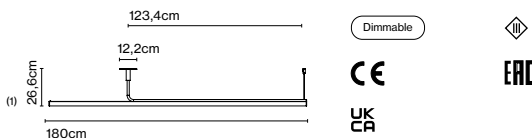

Ambrosia 180

Code	Finish	CCT	Price
A704-002-15-22K	● Matt Gold	22K	863 €
A704-002-15-27K	● Matt Gold	27K	846 €
A704-002-15-30K	● Matt Gold	30K	846 €
A704-002-16-22K	● Black	22K	863 €
A704-002-16-27K	● Black	27K	846 €
A704-002-16-30K	● Black	30K	846 €

Materials
Structure: Aluminium
Diffuser: Methacrylate
Canopy: Aluminium / Steel

Dimmable: Yes
Integrated dimmer: No
Dimming protocols: It depends on the purchased power supply.

Product type: Pendant / Ceiling

Light source Ambrosia 22K: LED SMD 24Vdc 28,8W 2200K CRI90 3174lm
Luminaire Ambrosia 22K: (Power supply not included) 2823lm

Light source Ambrosia 27K: LED SMD 24Vdc 28,8W 2700K CRI90 3042lm
Luminaire Ambrosia 27K: (Power supply not included) 2833lm

Light source Ambrosia 30K: LED SMD 24Vdc 28,8W 3000K CRI90 3384lm
Luminaire Ambrosia 30K: (Power supply not included) 2886lm

Weight: 3,1 kg – Gross 3,6 kg

Package: 29 x 10 x 135 cm - 2 kg – VOL - 0,04 m³

8 x 8 x 188 cm - 1,6 kg – VOL - 0,01 m³

Product notes: 24V remote power supply to be ordered separately.
LED included