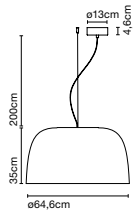

Weight: Net 6,1 kg – Gross 8,5 kg

Package: 65 x 65 x 42 cm – 8,5 kg Vol – 0,18 m<sup>3</sup>

LED included

Cable length: 2 m

Wire installation: Hardwired

Color cord: Black

Canopy color: Black

Product notes: 3000K available upon request