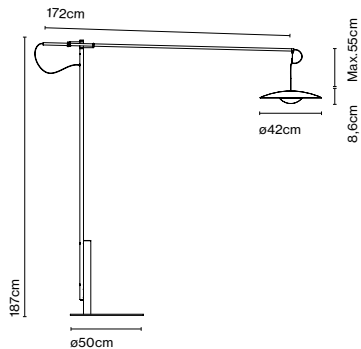

Ginger XL 42

Code	Finish	Price
A662-070	● Oak - White	1873 €
A662-071	● Wenge - White	1873 €

Materials
Diffuser: Pressed wood
Dissipater: Aluminium
Stem: Metal
Arm: Carbon fiber

Integrated dimmer: Yes
Dimmer Type: Foot-operated progressive in-line dimmer

Product type: Floor
Light source: LED SMD 700mA 16,28W 2700K CRI90 1873lm
Luminaire: 85 - 264 VAC 17W 698lm
Weight: Net 23,8 kg – Gross 27,8 kg
Package: 57 x 53 x 17 cm – 2,8 kg Vol – 0,051 m³
191 x 20 x 11 cm – 10 kg Vol – 0,04 m³
63 x 63 x 4 cm – 15 kg Vol – 0,02 m³

LED included

Dimmer