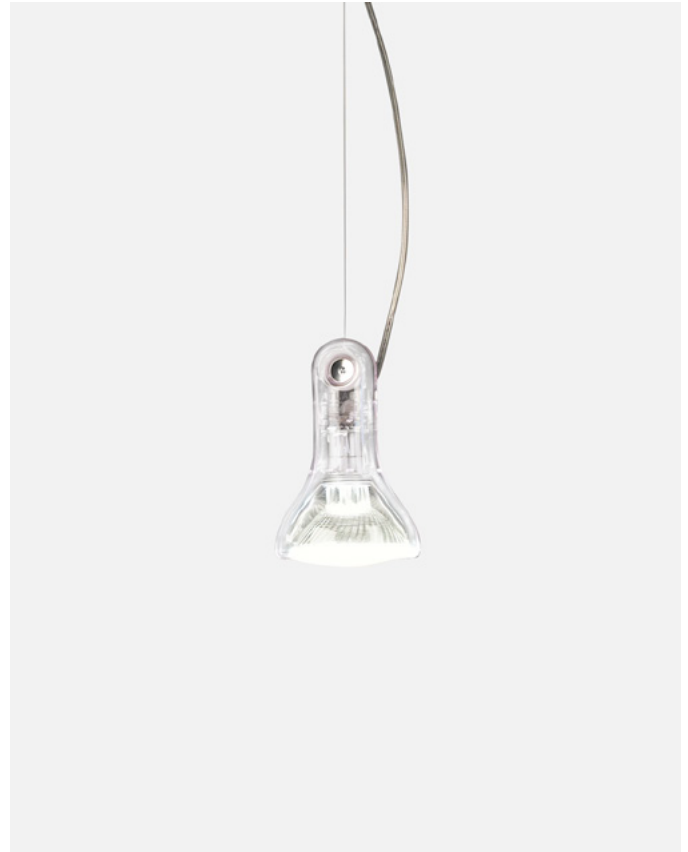

Atlas Susp.

Code A34-012   Finish ○ Translucent   Price 137 €

Materials
Shade: Polycarbonate
Canopy: White Polyamide

Product type: Pendant
Light source: E27 LED PAR30 10W 40° 3000K
Weight: Net 0,25 kg – Gross 0,67 kg
Package: 18 x 21 x 24 cm - 0,67 kg – VOL - 0,008 m³
Product notes: Atlas has been designed to specifically accommodate the PAR30 bulb (BOM-270) so that the bulb does not protrude from the diffuser.

CE

ERC

UK
CA

∅0,6m