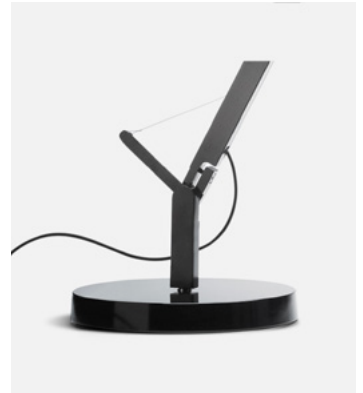

Base

Code A642-003
Finish ● Black (RAL 9005)

Price
127 €

Materials
Base: Metal with a polycarbonate cover

Product type: Accessory
Weight: Net 3,9 kg – Gross 4 kg
Package: 24 x 24 x 12 cm - 4 kg – VOL - 0,007 m³