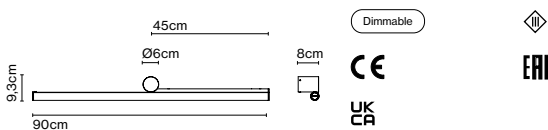

Ambrosia A 90 right NEW

Code	Finish	CCT	Price
A704-018-15-22K	● Matt Gold	22K	548 €
A704-018-15-27K	● Matt Gold	27K	540 €
A704-018-15-30K	● Matt Gold	30K	540 €
A704-018-16-22K	● Black	22K	548 €
A704-018-16-27K	● Black	27K	540 €
A704-018-16-30K	● Black	30K	540 €

Materials
Structure: Aluminium
Diffuser: Methacrylate
Canopy: Aluminium / Steel

Dimmable: Yes
Integrated dimmer: No
Dimming protocols: It depends on the purchased power supply.

Product type: Wall
Light source Ambrosia 22K: LED SMD 24Vdc 14,4W 2200K CRI90 1587lm
Luminaire Ambrosia 22K: (Power supply not included)

Light source Ambrosia 27K: LED SMD 24Vdc 14,4W 2700K CRI90 1521lm
Luminaire Ambrosia 27K: (Power supply not included)

Light source Ambrosia 30K: LED SMD 24Vdc 14,4W 3000K CRI90 1692lm
Luminaire Ambrosia 30K: (Power supply not included)

Product notes: 24V remote power supply to be ordered separately.
LED included

Wire installation: Hardwired / Recessed