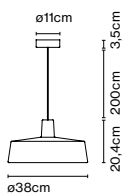

Soho 38 LED

Code	Finish	Dimming	Price
A631-200	● White	Triac	579 €
A631-201	● Stone grey	Triac	579 €
A631-202	● Black	Triac	579 €
A631-203	● Sand	Triac	*579 €
A631-204	● Sky blue	Triac	*579 €
A631-205	● White	DALI	647 €
A631-206	● Stone grey	DALI	647 €
A631-207	● Black	DALI	647 €
A631-208	● Sand	DALI	*647 €
A631-209	● Sky blue	DALI	*647 €

Materials: Shade: Rotary moulded polyethylene
Diffuser: Methacrylate opal

Dimmable: Yes
Integrated dimmer: No
Dimming protocols: Phase cut (Triac)
DALI, Casambi

Product type: Pendant

Light source: LED SMD 700mA 13,35W 2700K CRI80 1848lm

Luminaire: 220 - 240 VAC TRIAC 15,94W 1051lm

220 - 240 VAC DALI 16,23W 1051lm

Weight: Net 2,5 kg – Gross 3,5 kg

Package: 44 x 45 x 24 cm – 3,5 kg Vol – 0,05 m³

LED included