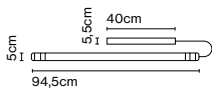

Neón de Luz NL - A 95

Code	Finish	Dimming	Class	Price
A70-500	● Aluminium LED	-	II	*472 €
A70-508	● Aluminium LED	DALI	II	*543 €

Materials
Structure: Polycarbonate with reflectors
Brackets: Chromed zamac
Reactance box: Polycarbonate

Dimmable: Depends on the model
Integrated dimmer: No
Dimming protocols: DALI

Product type: Wall
Light source: LED SMD 450mA 27,6W 3000K CRI80 3710lm
Luminaire: 220 - 240 VAC 30,13W 2200lm
220 - 240 VAC DALI 18,94W 2200lm
Weight: Net 1,4 kg – Gross 2,26 kg
Package: 100 x 8 x 8 cm – 1,16 kg Vol – 0,006 m³
58 x 22 x 5 cm – 1,2 kg Vol – 0,006 m³
LED included

Dimmable ☐

CE

ERC

UK
CA

Wire installation: Hardwired
Color cord: Transparent
Canopy color: White