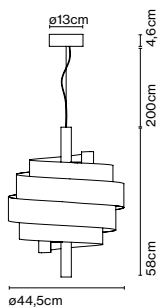

Dimmable

CE

ERC

UK
CA