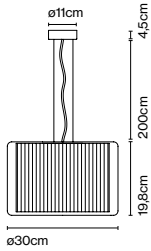

Cable length: 2 m  
Wire installation: Hardwired  
Color cord: Black  
Canopy color: White