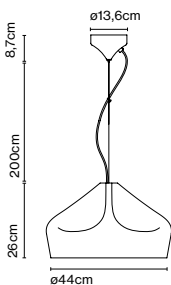

Pleat Box 47

Code	Finish	Price
A636-406-3535	● White - White	880 €
A636-406-3549	● White - Gold	1350 €
A636-406-3835	● Grey - White	880 €
A636-406-3849	● Grey - Gold	*1350 €
A636-406-4135	● Terracotta - White	880 €
A636-406-4149	● Terracotta - Gold	*1350 €
A636-406-3935	● Black - White	*880 €
A636-406-3949	● Black - Gold	1350 €
A636-406-4735	● Brown - White	*880 €
A636-406-4749	● Brown - Gold	*1350 €
A636-406-4235	● Ocher - White (NEW)	880 €
A636-406-4535	● Dark Green - White (NEW)	880 €
A636-406-4549	● Dark Green - Gold (NEW)	1350 €

Materials
Shade: Ceramic with the inner part in brilliant white enamel or gold
Canopy: Ceramic
Cord: Fabric

Product type: Pendant
Light source: E27 LED Standard 8W
Weight: Net 4,6 kg – Gross 6 kg
Package: 57 x 57 x 36 cm – 6 kg Vol – 0,1 m³