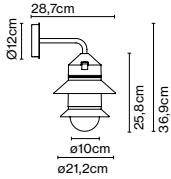

Santorini A Fixed Stem

Code	Finish	Price
A654-023	● White (RAL 9003)	480 €
A654-024	● Grey (RAL 7039)	480 €
A654-025	● Mustard (RAL 1032)	495 €

Materials

Structure: Polycarbonate
Shade: Blown pressed glass
Support: Stainless anti-oxidant
cataphoresis treatment

Product type: Wall

Light source: E27 LED Standard 8W
Weight: Net 1,5 kg – Gross 2,4 kg
Package: 53 x 33 x 24 cm – 2,4 kg Vol – 0,042 m³

CE

ERC

UK

IP65