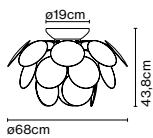

Discocó C68

Code	Finish	Price
A620-123	● White (RAL 9003)	817 €
A620-126	● Black - Gold (RAL 9004 - Gold)	1250 €

Materials
Discs: ABS
Semi-sphere: Chromed metal

Product type: Ceiling
Light source: 3x E27 LED Globe (ø120) 14W
Weight: Net 4,2 kg – Gross 7 kg
Package: 109 x 33 x 27 cm - 7 kg – VOL - 0,097 m³

Wire installation: Hardwired