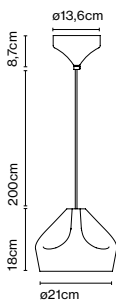

Materials  
 Shade: Ceramic with the inner part in brilliant white enamel or gold  
 Canopy: Ceramic  
 Cord: Fabric

Product type: Pendant  
 Light source: E14 LED 5W  
 Weight: Net 1,9 kg – Gross 2,5 kg  
 Package: 36 x 36 x 30 cm – 2,5 kg Vol – 0,04 m<sup>3</sup>