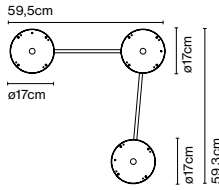

Accessory C3 Djembé 42

Code A681-018   Finish ● Black (RAL 9005)   Price 236 €

Materials
Structure: Painted iron

Product type: Accessory
Weight: Net 1,6 kg – Gross 2 kg
Package: 64 x 40 x 9 cm - 2 kg – VOL - 0,02 m³
Product notes: Accessory to combine 3 Djembé 42 models for a single junction box.