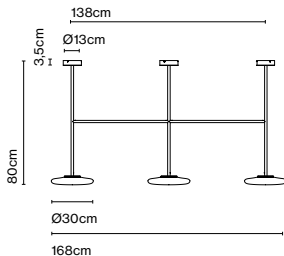

Ihana x3 80

Code	Finish	Dimming	CCT	Price
A709-056-39-27K	● Opal	Triac	27K	1730 €
A709-013-39-18/30K	● Opal	Triac	DTW 18K-30K	1852 €

Materials
Structure: Steel
Shade: Opal blown glass

Dimmable: Yes
Integrated dimmer: No
Dimming protocols: Phase cut (Triac)
Dim to warm from 1800K to 3000K. (Triac)
DALI, Casambi

Product type: Pendant / Ceiling
Light source: LED SMD 700mA 24,6W 2700K CRI90 2739lm
Luminaire: 220 - 240 VAC TRIAC 29,67W 1491lm
Light source DTW: LED COB 350mA 18W 1800-3000K CRI90 1908lm
Luminaire DTW: 220 - 240 VAC TRIAC 22,8W
Weight: Net 6,8 kg – Gross 9,5 kg
Package: (3x) 21 x 42 x 42 cm – 3 kg Vol – 0,04 m³
24 x 14 x 114 cm – 3,7 kg Vol – 0,04 m³
24 x 14 x 114 cm – 2,8 kg Vol – 0,04 m³

LED included

Dimmable

CE

UK

ERC

Wire installation: Hardwired
Canopy color: Black