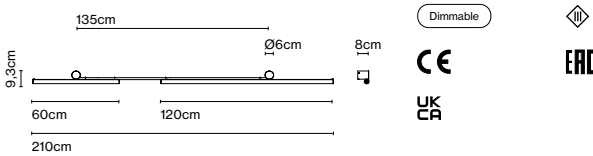

Ambrosia A 210 NEW

Code	Finish	CCT	Price
A704-021-15-22K	● Matt Gold	22K	1117 €
A704-021-15-27K	● Matt Gold	27K	1100 €
A704-021-15-30K	● Matt Gold	30K	1100 €
A704-021-16-22K	● Black	22K	1117 €
A704-021-16-27K	● Black	27K	1100 €
A704-021-16-30K	● Black	30K	1100 €

Materials
Structure: Aluminium
Diffuser: Methacrylate
Canopy: Aluminium / Steel

Dimmable: Yes
Integrated dimmer: No
Dimming protocols: It depends on the purchased power supply.

Product type: Wall
Light source Ambrosia 22K: LED SMD 24Vdc 28,8W 2200K CRI90 3174lm
Luminaire Ambrosia 22K: (Power supply not included) 2802lm

Light source Ambrosia 27K: LED SMD 24Vdc 28,8W 2700K CRI90 3042lm
Luminaire Ambrosia 27K: (Power supply not included) 2812lm

Light source Ambrosia 30K: LED SMD 24Vdc 28,8W 3000K CRI90 3384lm
Luminaire Ambrosia 30K: (Power supply not included) 2865lm

Product notes: 24V remote power supply to be ordered separately.
LED included

Wire installation: Hardwired / Recessed

Disk accessory NEW

Code	Finish	Price
A704-022-15	● Matt Gold	64 €
A704-022-16	● Black	64 €

Materials
Structure: Metal

Product type: Accessory
Accessory used to hide the driver behind the canopy.
Two units are required for Ambrosia A 210, one for each canopy.