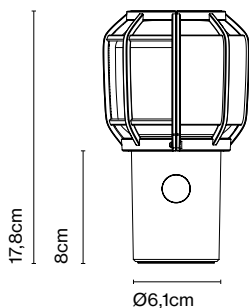

Ø23,5cm

298,1cm

We want to offer you an exclusive service that's designed to make your work easier. By signing up at the new professional area at [marset.com](https://www.marset.com), you'll be able to download technical information, images, and videos of our products, receive our newsletter, and save your preferred products. We offer direct access and personal attention.