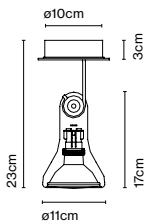

Atlas

Code	Finish	Price
A34-001	○ Translucent	108 €

Materials  
 Shade: Polycarbonate  
 Canopy: White Polyamide  
 Structure: Stainless steel

Product type: Wall / Ceiling  
 Light source: E27 LED PAR30 10W 40° 3000K  
 Weight: Net 0,3 kg – Gross 0,55 kg  
 Package: 18 x 21 x 24 cm - 0,55 kg – VOL - 0,008 m<sup>3</sup>  
 Product notes: Atlas has been designed to specifically accommodate the PAR30 bulb (BOM-270) so that the bulb does not protrude from the diffuser.