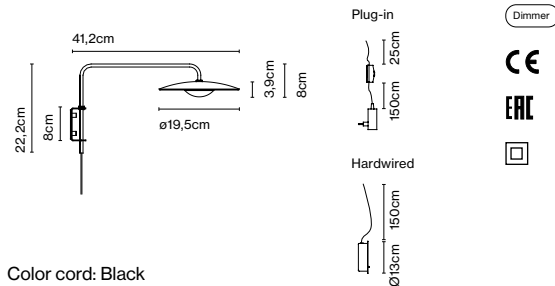

Ginger 20 A

Code	Finish	Dimmer	Price
Plug-in			
A662-142	● Oak - White	Yes	495 €
A662-143	● Wenge - White	Yes	495 €
Hardwired			
A662-144	● Oak - White	-	495 €
A662-145	● Wenge - White	-	495 €

Materials
Diffuser: Pressed wood
Dissipater: Aluminium
Structure: Metal

Integrated dimmer: Yes (Plug-in version)
Dimmer Type: Progressive in-line dimmer from 0 to 100.

Product type: Wall
Light source: LED SMD 350mA 4,05W 2700K CRI90 463lm
Luminaire: 85 - 264 VAC 5,7W 161lm
Weight: Net 0,6 kg – Gross 1,5 kg
Package: 46 x 28 x 24 cm – 1,5 kg Vol – 0,03 m³
Product notes: Plug in: Progressive dimmer from 0 to 100.
Hardwired: Canopy with switch on/off.

LED included

Color cord: Black
Wire installation: Plug-in / Hardwired