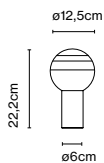

Dipping Light

Code	Finish	Price
A691-001	White - Brushed Brass	262 €
A691-060	White - Graphite	262 €
A691-002	Blue - Brushed Brass	262 €
A691-061	Blue - Graphite	262 €
A691-003	Green - Brushed Brass	262 €
A691-062	Green - Graphite	262 €
A691-004	Amber - Brushed Brass	262 €
A691-063	Amber - Graphite	262 €
A691-005	Pink - Brushed Brass	262 €
A691-064	Pink - Graphite	262 €

Materials Dimmable: No
Body: Metal
Diffuser: Brilliant white blown glass globe with layered paint

Product type: Table
Light source: LED SMD 700mA 2,2W 2700K CRI90 216lm
Luminaire: 90 - 264 VAC 3,72W 123lm
Weight: Net 1,2 kg – Gross 1,8 kg
Package: 35 x 35 x 18 cm – 1,8 kg Vol – 0,011 m³

Cable length: 2 m
Wire installation: Plug-in
Color cord: Black
Switch location: In-line