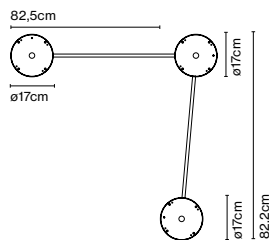

Accessory C3 Djembé 65

Code A681-020   Finish ● Black (RAL 9005)   Price 237 €

Materials
Structure: Painted iron

Product type: Accessory
Weight: Net 1,8 kg – Gross 2,2 kg
Package: 85 x 20 x 9 cm - 2,2 kg – VOL - 0,015 m³
Product notes: Accessory to combine 3 Djembé 65 models for a single junction box.