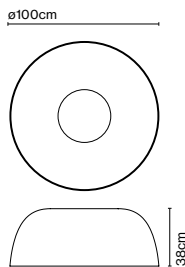

Weight: Net 10 kg – Gross 19 kg

Package: 115 x 115 x 51 cm – 19 kg Vol – 0,7 m<sup>3</sup>

LED included

Dimmable

CE

ERIC

UK  
CA

Wire installation: Hardwired