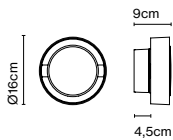

Plaff-on! 16 IP65

Code	Finish	Price
A628-050	● Black	236 €
A628-050-31-27K	● Rust Brown NEW	236 €

Materials	Dimmable: Yes
Structure: Aluminium	Integrated dimmer: No
Shade: Opal blown glass	Dimming protocols: Phase cut (Triac)

Product type: Wall / Ceiling
Light source: LED COB 230 VAC 8W 2700K CRI90 571lm
Luminaire: 230 VAC TRIAC 8,47W 225lm
Weight: Net 0,8 kg – Gross 1,2 kg
Package: 22 x 22 x 17 cm – 1,2 kg Vol – 0,008 m³
LED included

Dimmable

CE

IP65

ERC

UK
CA

Wire installation: Hardwired