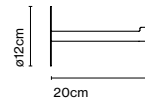

Wall bracket

Code A654-005
Finish ● Graphite grey (RAL 7024)

Price
69 €