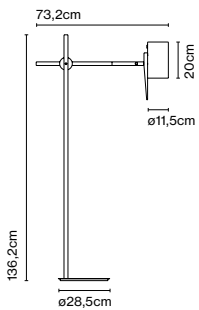

Scantling P73

Code	Finish	Price
A626-001	● White (RAL 9001)	948 €
A626-018	● Black (RAL 9005)	948 €

Materials
Stem: Iron
Base: Iron
Arm: Oak
Shade: Aluminium

Product type: Floor
Light source: E27 LED Reflector 8W
Weight: Net 7,5 kg – Gross 10,7 kg
Package: 139 x 46 x 17 cm – 10,7 kg Vol – 0,11 m³

Cable length: 2 m
Wire installation: Plug-in
Color cord: Black fabric electrical cord
Switch location: Shade