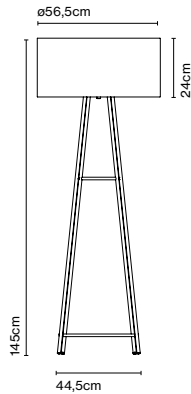

Cala Metal P145

Code A645-056-39   Finish ● Black   Price 640 €

Materials
Shade: White polyester PET, textile
Structure: Iron

Product type: Floor
Light source: E27 LED Globe (ø95) 12W
Weight: Net 5,8 kg – Gross 9,3 kg
Package: 60 x 60 x 30 cm - 4,1 kg – VOL - 0,108 m³
50 x 13 x 132 cm - 5,2 kg – VOL - 0,09 m³