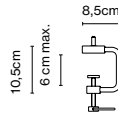

Clamp

Code A642-005
Finish ● Black (RAL 9005)

Price
*58 €