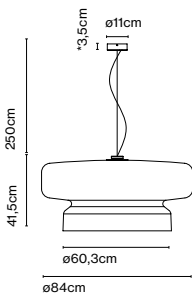

Bohemia 84

Code	Finish	Dimming	Class	Price
A698-001	● Green	Triac	II	2714 €
A698-002	● Violet	Triac	II	*2714 €
A698-003	● Amber	Triac	II	2714 €
A698-004	● Green	DALI	I	2770 €
A698-005	● Violet	DALI	I	*2770 €
A698-006	● Amber	DALI	I	2770 €

Materials
Shade: Rotomoulded Polycarbonate
Diffuser: Opal methacrylate

Dimmable: Yes
Integrated dimmer: No
Dimming protocols: Phase cut (Triac)
DALI
Casambi

Product type: Pendant
Light source: LED SMD 700mA 22,4W 2700K CRI90 2933lm
Luminaire: 180 - 295 VAC TRIAC 26W 1619lm
220 - 240 VAC DALI 26,37W 1619lm
Weight: Net 12,7 kg – Gross 20 kg
Package: 93 x 93 x 53 cm – 20 kg Vol – 0,5 m³
LED included

Dimmable

Cable length: 2,5 m
Wire installation: Hardwired
Color cord: Black
Canopy color: Black