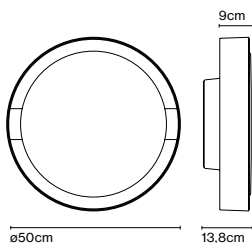

Plaff-on! 50 LED IP54

Code	Finish	Dimming	CCT	Class	Price
A628-057	● Black	Triac	27K	II	699 €
A628-058	● Black	DALI	27K	I	715 €
A628-066	● Black	Triac	27K - 30K - 40K	II	725 €

Materials
Structure: Aluminium
Shade: Opal blown glass

Dimmable: Yes
Integrated dimmer: No
Dimming protocols: Phase cut (Triac)
DALI, Casambi

Product type: Wall / Ceiling
Light source: LED SMD 700mA 28,4W 2700K CRI90 3318lm
Luminaire: 220 - 240 VAC TRIAC 34W 2172lm
220 - 240 VAC DALI 33,25W 2172lm

Light source: LED SMD 700mA 28,4W 3000K CRI90 3753lm
Luminaire: 220 - 240 VAC TRIAC 34W

Light source: LED SMD 700mA 28,4W 4000K CRI90 3798lm
Luminaire: 220 - 240 VAC TRIAC 34W
Weight: Net 7,2 kg – Gross 8,5 kg
Package: 60 x 60 x 25 cm – 8,5 kg Vol – 0,09 m³
LED included