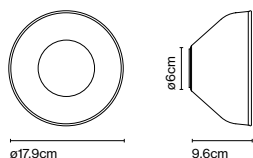

Wire installation: Hardwired