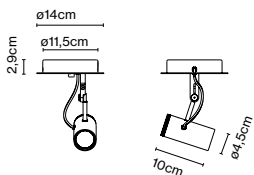

Polo Spot

Code	Finish	Price
A642-036	● Black (RAL 9005)	*211 €
A642-037	● White (RAL 9001)	*211 €

Materials Dimmable: No
Diffuser: Aluminium
Body: Aluminium

Product type: Ceiling
Light source: LED SMD 350mA 6,3W 3000K CRI80 532,4lm
Luminaire: 100 - 240 VAC 8,11W 436lm
Weight: Net 0,6 kg – Gross 0,8 kg
Package: 19 x 19 x 14 cm – 0,8 kg Vol – 0,005 m³
Product notes: Reflector with 36° degree aperture
LED included

CE

ERC

UK
CR

Wire installation: Hardwired
Color cord: Black