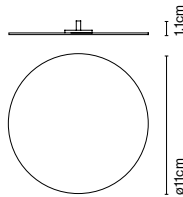

Disk accessory + magnet

Code	Finish	Price
A691-097	Black	38 €

Materials
Structure: Metal counterweight

Product type: Accessory
Weight: Net 0,5 kg – Gross 0,6 kg
Package: 16 x 14 x 9 cm - 0,6 kg – VOL - 0,002 m³