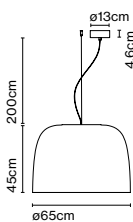

Weight: Net 6,9 kg – Gross 9,3 kg

Package: 65 x 65 x 49 cm – 9,3 kg Vol – 0,2 m<sup>3</sup>

LED included

Cable length: 2 m

Wire installation: Hardwired

Color cord: Black

Canopy color: Black

Product notes: 3000K available upon request