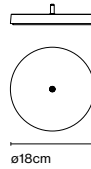

Base

Code A642-003
Finish ● Black (RAL 9005)

Price
127 €