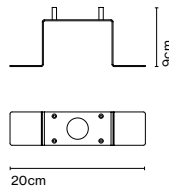

Its ergonomic design beckons you to move it in any direction, up to 360°, and its use is very intuitive. When opened, it turns on automatically; when closed, it turns off and hides away in the wall, like camouflage. It's so versatile it can be installed