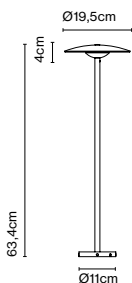

Ginger B 20/63

Code	Finish	Price
A662-543-31	● Rust Brown - White	405 €
A662-543-39	● Black - White (RAL 9005-9010)	405 €

Materials	Dimmable: Yes
Diffuser: Aluminium	Integrated dimmer: No
Structure: Aluminium	Dimming protocols: It depends on the purchased power supply.

Product type: Bollard
Light source: LED SMD 24Vdc 5W 2700K CRI90 495lm
Luminaire: (Power supply not included) 161lm
Weight: Net 0,9 kg – Gross 1,4 kg
Package: 25 x 23 x 12 cm – 0,7 kg Vol – 0,007 m³
15 x 13 x 66,5 cm – 0,7 kg Vol – 0,01 m³
Product notes: 24V remote power supply to be ordered separately.
LED included

Dimmable

CE

IP65

ERC

UK
CA