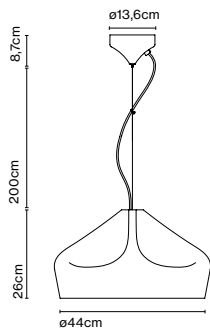

Pleat Box 47 LED

Code	Finish	Price
A636-407-3535-27K	● White - White	1119 €
A636-407-3549-27K	● White - Gold	1582 €
A636-407-3835-27K	● Grey - White	1119 €
A636-407-3849-27K	● Grey - Gold	*1582 €
A636-407-4135-27K	● Terracotta - White	1119 €
A636-407-4149-27K	● Terracotta - Gold	*1582 €
A636-407-3935-27K	● Black - White	*1119 €
A636-407-3949-27K	● Black - Gold	1582 €
A636-407-4735-27K	● Brown - White	*1119 €
A636-407-4749-27K	● Brown - Gold	*1582 €
A636-407-4235-27K	● Ocher - White (NEW)	1119 €
A636-407-4535-27K	● Dark Green - White (NEW)	1119 €
A636-407-4549-27K	● Dark Green - Gold (NEW)	1582 €

Materials

Shade: Ceramic with the inner part in brilliant white enamel or gold
Canopy: Ceramic
Cord: Fabric

Dimmable: Yes

Integrated dimmer: No

Dimming protocols: Phase cut (Triac)

Product type: Pendant

Light source: LED SMD 700mA 16,28W 2700K CRI90 1873lm

Luminaire: 180 - 295 VAC TRIAC 19,71W 625lm

Weight: Net 4,6 kg – Gross 6 kg

Package: 57 x 57 x 36 cm – 6 kg Vol – 0,1 m³

LED included

Dimmable

CE

ERC

UK
PA

Cable length: 2 m

Wire installation: Hardwired

Color cord: Black

Canopy color: Same color as chosen shade