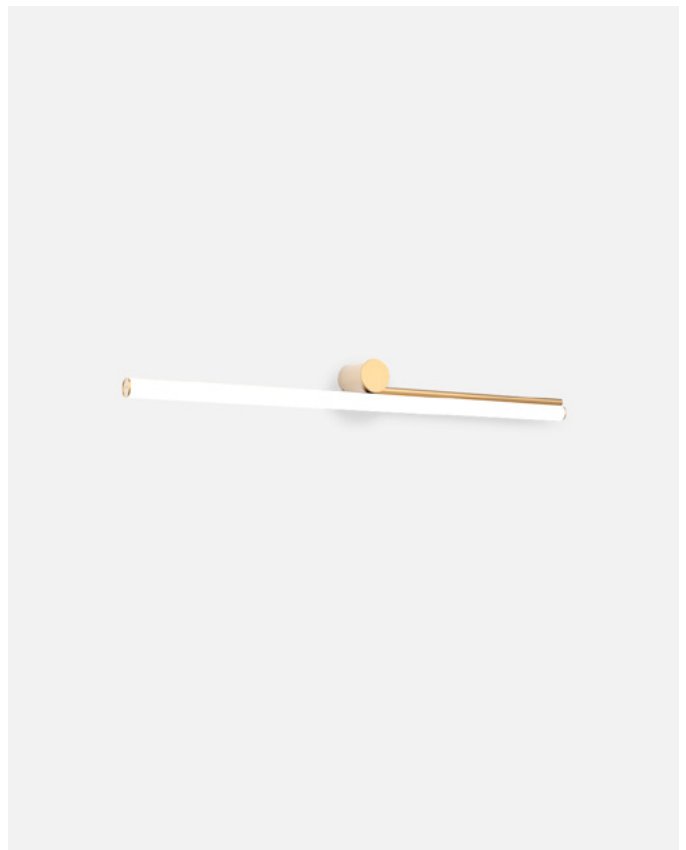

Ambrosia A 90 left NEW

Code	Finish	CCT	Price
A704-017-15-22K	● Matt Gold	22K	548 €
A704-017-15-27K	● Matt Gold	27K	540 €
A704-017-15-30K	● Matt Gold	30K	540 €
A704-017-16-22K	● Black	22K	548 €
A704-017-16-27K	● Black	27K	540 €
A704-017-16-30K	● Black	30K	540 €

Materials
Structure: Aluminium
Diffuser: Methacrylate
Canopy: Aluminium / Steel

Dimmable: Yes
Integrated dimmer: No
Dimming protocols: It depends on the purchased power supply.

Product type: Wall
Light source Ambrosia 22K: LED SMD 24Vdc 14,4W 2200K CRI90 1587lm
Luminaire Ambrosia 22K: (Power supply not included)

Light source Ambrosia 27K: LED SMD 24Vdc 14,4W 2700K CRI90 1521lm
Luminaire Ambrosia 27K: (Power supply not included)

Light source Ambrosia 30K: LED SMD 24Vdc 14,4W 3000K CRI90 1692lm
Luminaire Ambrosia 30K: (Power supply not included)

Product notes: 24V remote power supply to be ordered separately.
LED included

Wire installation: Hardwired / Recessed

Ambrosia A 90 right NEW

Code	Finish	CCT	Price
A704-018-15-22K	● Matt Gold	22K	548 €
A704-018-15-27K	● Matt Gold	27K	540 €
A704-018-15-30K	● Matt Gold	30K	540 €
A704-018-16-22K	● Black	22K	548 €
A704-018-16-27K	● Black	27K	540 €
A704-018-16-30K	● Black	30K	540 €

Materials
Structure: Aluminium
Diffuser: Methacrylate
Canopy: Aluminium / Steel

Dimmable: Yes
Integrated dimmer: No
Dimming protocols: It depends on the purchased power supply.

Product type: Wall
Light source Ambrosia 22K: LED SMD 24Vdc 14,4W 2200K CRI90 1587lm
Luminaire Ambrosia 22K: (Power supply not included)

Light source Ambrosia 27K: LED SMD 24Vdc 14,4W 2700K CRI90 1521lm
Luminaire Ambrosia 27K: (Power supply not included)

Light source Ambrosia 30K: LED SMD 24Vdc 14,4W 3000K CRI90 1692lm
Luminaire Ambrosia 30K: (Power supply not included)