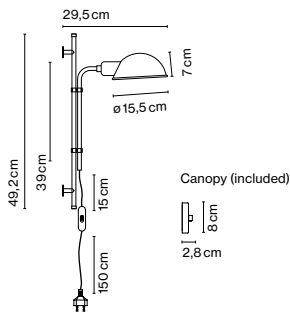

### Product type: Wall

Light source: E14 LED 5W

Weight: Net 0,8 kg – Gross 1,5 kg

Package: 46 x 34 x 11 cm – 1,5 kg Vol – 0,017 m<sup>3</sup>

Cable length: 2 m  
 Wire installation: Plug-in  
 Color cord: Black  
 Canopy color: Same color as chosen shade  
 Switch location: In-line