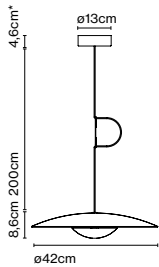

Ginger 42

Code	Finish	Dimming	Class	Price
A662-025	● Oak - White	Triac	II	625 €
A662-026	● Wenge - White	Triac	II	625 €
A662-027	● Oak - White	DALI	I	747 €
A662-028	● Wenge - White	DALI	I	747 €
A662-029	● Oak - White	1-10V	I	775 €
A662-030	● Wenge - White	1-10V	I	775 €
A662-360	● Brushed brass - Brushed brass	Triac	II	670 €
A662-361	● Brushed brass - White	Triac	II	687 €
A662-362	● Black - White	Triac	II	550 €
A662-364	● Brushed brass - Brushed brass	DALI	I	791 €
A662-365	● Brushed brass - White	DALI	I	808 €
A662-366	● Black - White	DALI	I	672 €

Materials
Diffuser: Pressed wood or brushed aluminium
Dissipater: Aluminium

Dimmable: Yes
Integrated dimmer: No
Dimming protocols: Phase cut (Triac)
DALI, Casambi
1-10V

Product type: Pendant
Light source: LED SMD 700mA 16,28W 2700K CRI90 1873lm
Luminaire: 180 - 295 VAC TRIAC 19,71W 698lm
220 - 240 VAC DALI 20,32W 698lm
220 - 240 VAC 1-10V 20,85W 698lm
Weight: Net 2 kg – Gross 3,5 kg
Package: 57 x 53 x 17 cm – 3,5 kg Vol – 0,051 m³
LED included

Dimmable

CE

ERC

UK
CA

* 6,5cm (DALI)

Cable length: 2 m
Wire installation: Hardwired
Color cord: Black
Canopy color: Black

Product notes: Casambi available upon request, upcharge of 200 €¹
¹ Triac version price