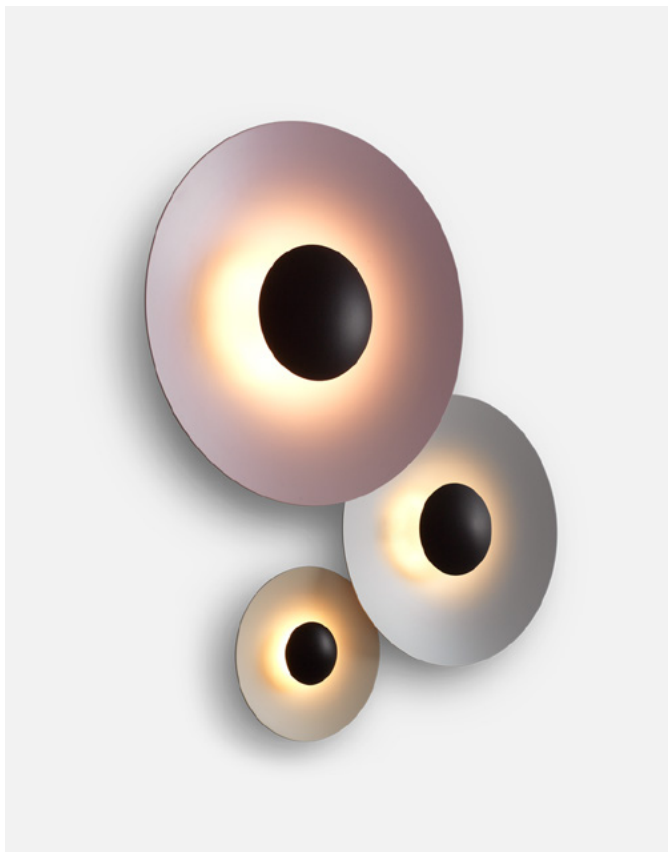

Accessory C3 20/32/42

Code	Finish	Price
Structure		
A662-424	● Black	329 €
Shades 20		
A662-426	● Oak - White	205 €
A662-427	● Wenge - White	205 €
A662-428	● Oak - Oak	205 €
A662-429	● Wenge - Wenge	205 €
A662-430	● Brushed brass - Brushed brass	227 €
A662-431	● Black - White	188 €
A662-573-36-27K	● Mauve (RAL 010 70 10)	188 €
A662-573-37-27K	● Sand (RAL 050 85 10)	188 €
A662-573-38-27K	● Stone Grey (RAL 000 65 00)	188 €

Shades 32		
A662-432	● Oak - White	369 €
A662-433	● Wenge - White	369 €
A662-434	● Oak - Oak	369 €
A662-435	● Wenge - Wenge	369 €
A662-436	● Brushed brass - Brushed brass	390 €
A662-437	● Black - White	255 €
A662-574-36-27K	● Mauve (RAL 010 70 10)	255 €
A662-574-37-27K	● Sand (RAL 050 85 10)	255 €
A662-574-38-27K	● Stone Grey (RAL 000 65 00)	255 €

Shades 42		
A662-438	● Oak - White	483 €
A662-439	● Wenge - White	483 €
A662-440	● Oak - Oak	483 €
A662-441	● Wenge - Wenge	483 €
A662-442	● Brushed brass - Brushed brass	527 €
A662-443	● Black - White	445 €
A662-575-36-27K	● Mauve (RAL 010 70 10)	445 €
A662-575-37-27K	● Sand (RAL 050 85 10)	445 €
A662-575-38-27K	● Stone Grey (RAL 000 65 00)	445 €

Materials
Canopy: Metal

Dimmable: Yes
Integrated dimmer: No
Dimming protocols: Phase cut (Triac)