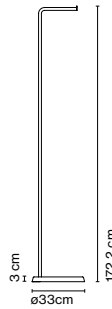

Floor accessory

Code A654-009   Finish ● Grey (RAL 7039)

Price 500 €

Materials
Structure: Metallic structure with stainless anti-oxidant cataphoresis treatment

Product type: Accessory
Weight: Net 6,7 kg – Gross 7,8 kg
Package: 25 x 5 x 179 cm - 2,1 kg – VOL - 0,022 m³
38 x 38 x 5 cm - 5,7 kg – VOL - 0,006 m³