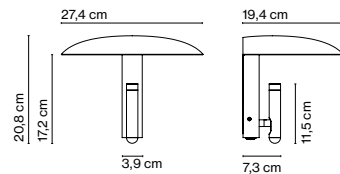

Konoha **NEW**

Code A716-001-39-27K   Finish ● Matt black (RAL 9005)   Price 345 €

Materials   Dimmable: No
Structure: Steel
Tube: Aluminium

Product type: Wall
Light source: LED SMD 700mA 2,1W 2700K CRI90 199,4lm
Luminaire: 220 - 240 VAC 3,2W
Weight: Net 0,75 kg – Gross 1,14 kg
Package: 35 x 33,4 x 22,8 cm – 1,14 kg Vol – 0,03 m³
Product notes: The ON/OFF switch is located at the base of the structure
LED included

Wire installation: Hardwired