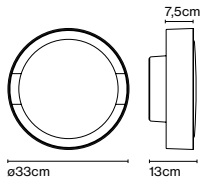

Plaff-on! 33 LED IP54

Code	Finish	Dimming	CCT	Price
A628-054	● Black	Triac	27K	424 €
A628-055	● Black	DALI	27K	495 €
A628-065	● Black	Triac	27K - 30K - 40K	444 €

Materials

Structure: Aluminium

Shade: Opal blown glass

Dimmable: Yes

Integrated dimmer: No

Dimming protocols: Phase cut (Triac)
DALI, Casambi

Product type: Wall / Ceiling

Light source: LED SMD 700mA 21,8W 2700K CRI90 2654lm

Luminaire: 220 - 240 VAC TRIAC 27W 1941lm

220 - 240 VAC DALI 26,1W 1941lm

Light source: LED SMD 700mA 21,8W 3000K CRI90 2929lm

Luminaire: 220 - 240 VAC TRIAC 26,95W

Light source: LED SMD 700mA 21,8W 4000K CRI90 3049lm

Luminaire: 220 - 240 VAC TRIAC 26,95W

Weight: Net 4 kg – Gross 4,5 kg

Package: 40 x 40 x 21 cm – 4,5 kg Vol – 0,03 m³

LED included

Dimmable

CE

IP54

EAC

UK
CA