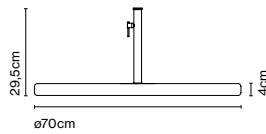

## 70 base + stem

Code A683-044      Finish ● Concrete and black (RAL 9005)      Price 857 €

Materials  
Base: Concrete  
Stem: Stainless steel

Product type: Accessory  
Weight: Net 36,8 kg – Gross 51,7 kg  
Package: 75 x 75 x 19 cm - 49,5 kg – VOL -0,106 m<sup>3</sup>  
31 x 18 x 17 cm - 2,2 kg – VOL -0,009 m<sup>3</sup>  
Product notes: Base only compatible with Jaima P307