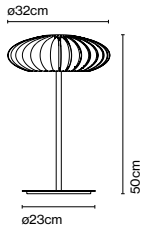

Maranga S

Code
A644-024

Finish
● White (RAL 9003)

Price
*412 €

Materials

Shade: Polycarbonate, chromed
metal cover

Diffuser: Transparent polycarbonate

Base: Metal

Stem: Metal

Product type: Table

Light source: 2x E14 LED 5W

Weight: Net 3,5 kg – Gross 4,8 kg

Package: 37 x 37 x 56 cm – 4,8 kg Vol – 0,081 m³

CE

ERC

Cable length: 1,5 m

Wire installation: Plug-in

Color cord: White

Switch location: In-line