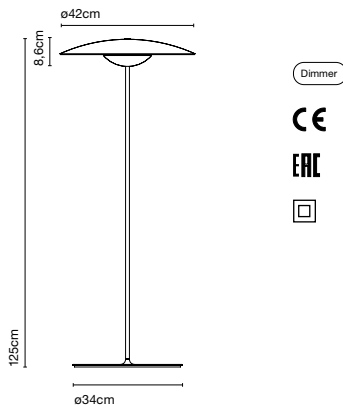

Ginger P

Code	Finish	Price
A662-033	● Oak - White	915 €
A662-034	● Wenge - White	915 €

Materials
Diffuser and base: Pressed wood
Dissipater: Aluminium
Stem: Aluminium

Integrated dimmer: Yes
Dimmer Type: Foot-operated progressive in-line dimmer

Product type: Floor
Light source: LED SMD 700mA 16,28W 2700K CRI90 1873lm
Luminaire: 85 - 264 VAC 17W 698lm
Weight: Net 4,9 kg – Gross 8,5 kg
Package: 57 x 53 x 17 cm – 6,5 kg Vol – 0,051 m³
19 x 18 x 133 cm – 2 kg Vol – 0,045 m³
LED included

Cable length: 2 m
Wire installation: Plug-in
Color cord: Black
Switch location: In-line