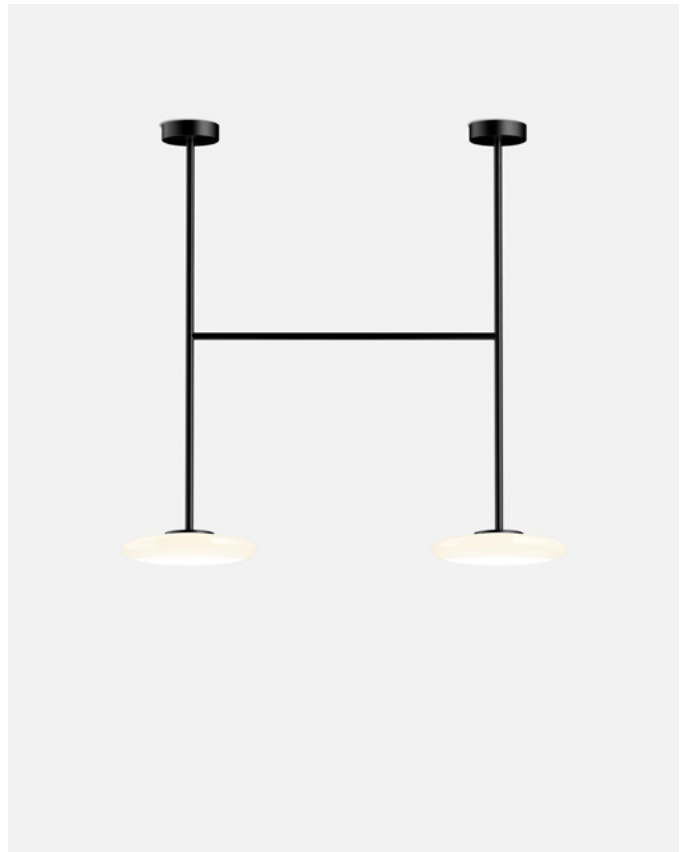

Ihana x2 100

Code	Finish	Dimming	CCT	Price
A709-011-39-27K	● Opal	Triac	27K	1147 €
A709-012-39-18/30K	● Opal	Triac	DTW 18K-30K	1226 €

Materials
Structure: Steel
Shade: Opal blown glass

Dimmable: Yes
Integrated dimmer: No
Dimming protocols: Phase cut (Triac)
Dim to warm from 1800K to 3000K. (Triac)
DALI, Casambi

Product type: Pendant / Ceiling
Light source: LED SMD 700mA 16,4W 2700K CRI90 1826lm
Luminaire: 220 - 240 VAC TRIAC 19,78W 994lm
Light source DTW: LED COB 350mA 12W 1800-3000K CRI90 1272lm
Luminaire DTW: 220 - 240 VAC TRIAC 15,2W
Weight: Net 4,5 kg – Gross 6,7 kg
Package: (2x) 21 x 42 x 42 cm – 3 kg Vol – 0,04 m³
24 x 14 x 114 cm – 3,7 kg Vol – 0,04 m³
LED included

Dimmable

UK
CA

CE

ERC

Wire installation: Hardwired
Canopy color: Black

Product notes: Casambi available upon request. Price 1357 €
DALI upon request

Ihana x2 150

Code	Finish	Dimming	CCT	Price
A709-009-39-27K	● Opal	Triac	27K	1212 €
A709-010-39-18/30K	● Opal	Triac	DTW 18K-30K	1291 €

Materials
Structure: Steel
Shade: Opal blown glass

Dimmable: Yes
Integrated dimmer: No
Dimming protocols: Phase cut (Triac)
Dim to warm from 1800K to 3000K. (Triac)
DALI, Casambi

Product type: Pendant / Ceiling
Light source: LED SMD 700mA 16,4W 2700K CRI90 1826lm
Luminaire: 220 - 240 VAC TRIAC 19,78W 994lm
Light source DTW: LED COB 350mA 12W 1800-3000K CRI90 1272lm
Luminaire DTW: 220 - 240 VAC TRIAC 15,2W
Weight: Net 5,1 kg – Gross 8,2 kg
Package: (2x) 21 x 42 x 42 cm – 3 kg Vol – 0,04 m³
18 x 18 x 167 cm – 5,2 kg Vol – 0,05 m³
LED included

Dimmable

UK
CA

CE

ERC

Wire installation: Hardwired
Canopy color: Black

Product notes: Casambi available upon request. Price 1422 €
DALI upon request