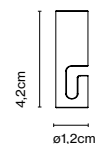

Hook Accessory

Code	Finish	Price
A693-007	● Black	20 €

Materials
Structure: Painted iron

Product type: Accessory
Weight: Net 0,01 kg – Gross 0,01 kg
Package: 2 x 2 x 5 cm - 0,01 kg – VOL - 0,002 m³