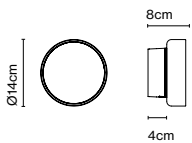

Roc IP65

Code A701-001   Finish ● Black   Price 285 €

Materials   Dimmable: Yes
Structure: Aluminium   Integrated dimmer: No
Shade: Pressed glass   Dimming protocols: Phase cut (Triac)

Product type: Wall
Light source: LED COB 230 VAC 8W 2700K CRI90 571lm
Luminaire: 230 VAC TRIAC 8,47W 250lm
Weight: Net 1,4 kg – Gross 1,7 kg
Package: 21 x 34 x 8 cm – 1,7 kg Vol – 0,005 m³
LED included

Dimmable

IP65

CE

ERC

UK

±

Wire installation: Hardwired