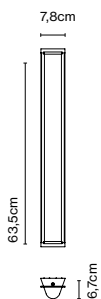

Manhattan LED 63.5

Code A2005-030   Finish ● Chrome   Price 351 €

Materials   Dimmable: No
Structure: Aluminium
Diffuser: silk-screened polycarbonate

Product type: Wall
Light source: LED SMD 350mA 15,6W 2700K CRI80 2608lm
Luminaire: 220 - 240 VAC 19,15W
Weight: Net 1,2 kg – Gross 1,4 kg
Package: 67 x 11 x 9 cm – 1,4 kg Vol – 0,01 m³
Product notes: 3000K available upon request
LED included

CE

IP44

ERC

UK

CR

Wire installation: Hardwired