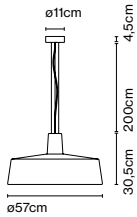

Soho 57 IP44 LED

Code	Finish	Price
A631-166	● White	1080 €
A631-167	● Stone grey	1080 €
A631-168	● Black	1080 €

Materials
Shade: Rotary moulded polyethylene
Diffuser: Methacrylate opal

Dimmable: Yes
Integrated dimmer: No
Dimming protocols: Phase cut (Triac)
Casambi

Product type: Pendant
Light source: LED SMD 700mA 28,7W 2700K CRI80 3446lm
Luminaire: 180 - 295 VAC TRIAC 32,89W 2086lm
Weight: Net 7 kg – Gross 8,6 kg
Package: 60 x 61 x 36 cm – 8,6 kg Vol – 0,13 m³
Product notes: 3000K available upon request
LED included

Dimmable

CE

IP44

ERC

UK
CA