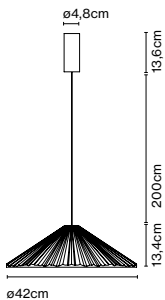

Pu-erh 42

Code	Finish	Price
A684-029	White-Gold	*853 €
A684-024	Burgundy-Gold	*853 €
A684-022	Pink-Gold	*853 €
A684-020	Blue-Gold	*853 €
A684-018	Black-White	*569 €
A684-030	Black-Gold	*853 €

Materials
Diffuser: Ceramic with the inner part in white or gold enamel

Dimmable: Yes
Integrated dimmer: No
Dimming protocols: Phase cut (Triac)

Product type: Pendant
Light source: LED SMD 700mA 8,2W 2700K CRI90 913lm
Luminaire: 220 - 240 VAC TRIAC 9,18W 269lm
Weight: Net 3,2 kg – Gross 3,7 kg
Package: 51 x 51 x 23 cm – 3,7 kg Vol – 0,07 m³
LED included

Dimmable