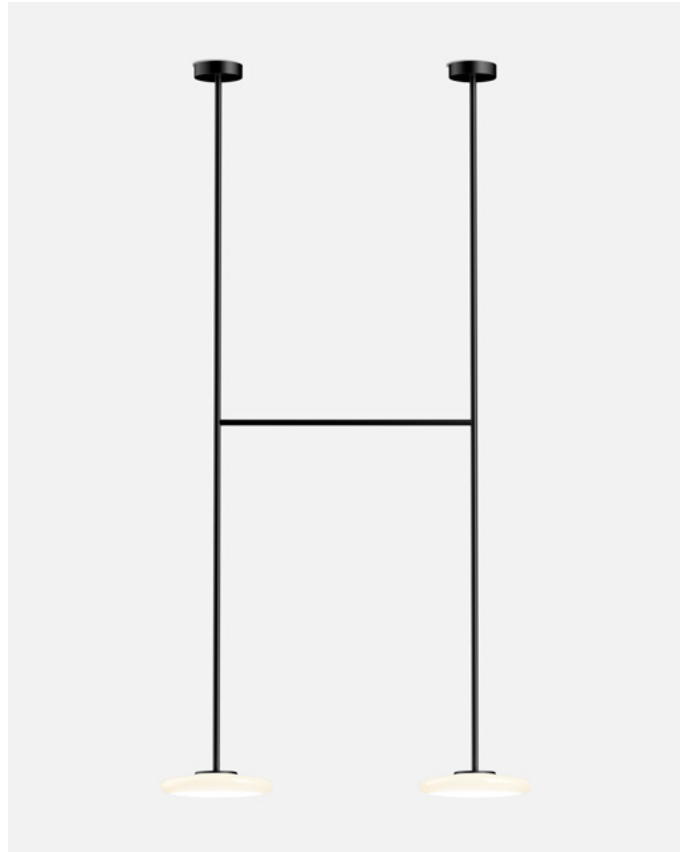

LED included

Dimmable

CE

UK

ERC

Wire installation: Hardwired  
 Canopy color: Black

Product notes: Casambi available upon request. Price 1503 €  
 DALI upon request