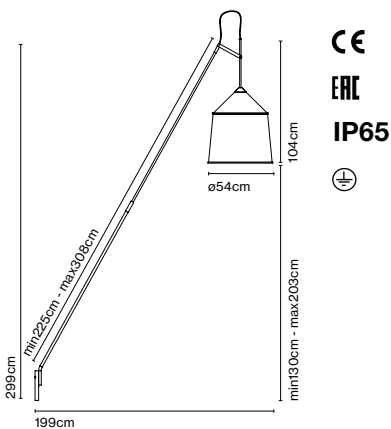

Jaima P307 + Shade 54

Code	Finish	Price
Structure A683-035	● Black (RAL 9005)	1166 €
Shade 54		
A683-036	● Blue	*629 €
A683-037	● Beige	629 €
A683-038	● Grey	629 €

Materials
Shade: Textilene, inner part in white
Structure: Stainless steel
Extensible stem: Carbon fiber

Dimmable: Yes
Integrated dimmer: No
Dimmer Casambi IP65 (optional)

Product type: Floor
Light source: LED COB 230VAC 15W 2700K CRI90 1022lm
Luminaire: 230VAC TRIAC 15W 513lm
Weight: Net 4,7 kg – Gross 12,5 kg
Package: 277 x 48 x 23 cm – 9 kg Vol – 0,3 m³
55 x 55 x 45 cm – 3,5 kg Vol – 0,136 m³
LED included

Cable length: min 2 m - max 2,8 m
Wire installation: Plug-in
Color cord: Black