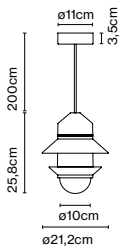

Santorini IP20

Code A654-050   Finish ● Light green (PANTONE 5517U)
A654-051   ● Sand (RAL 1001)
A654-052   ● Off-white (RAL 1013)
A654-053   ● Pale pink (PANTONE 939C)

Price 258 €
258 €
258 €
*258 €

Materials
Structure: Polycarbonate
Shade: Blown pressed glass

Product type: Pendant
Light source: E27 LED Standard 8W
Weight: Net 1,3 kg – Gross 2 kg
Package: 41 x 25 x 24 cm – 2 kg Vol – 0,025 m³