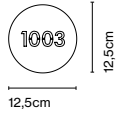

Signage Lid

Code	Description	Price
-	1 - 3 units	150 €
-	4 - 10 units	100 €
-	11 - 25 units	80 €
-	26 or more units	60 €

Product type: Accessory

Product Notes: Minimum order of 3pcs.

Available upon request.