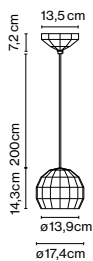

#### Materials

Shade: Ceramic with the inner part in brilliant white enamel or gold

Canopy: Ceramic

Cord: Fabric

Product type: Pendant

Light source: G9 LED 2,2W

Weight: Net 1,3 kg – Gross 2 kg

Package: 45 x 25 x 27 cm – 2 kg Vol – 0,03 m<sup>3</sup>