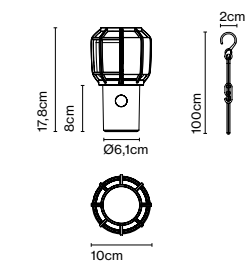

Chispa

Code	Finish	Price
A703-001	● Black (RAL 9004)	153 €
A703-002	● Blue (RAL DESIGN 230 20 20)	153 €
A703-003	● Green (RAL 6009)	153 €
A703-004	● Orange (RAL 2010)	153 €

Materials
Base: Polycarbonate
Diffuser: Opal Polyethylene
Accessory: Black cord, metal piece

Dimmable: Yes
Integrated dimmer: Yes
Dimmer Type: 3 positions dimmer

Product type: Table / Portable
Light source: LED SMD 0,7A 2,7W 2700K CRI90 216lm
Luminaire: in 5 Vdc 1,5A 110lm
Weight: Net 0,5 kg – Gross 0,8 kg
Package: 14 x 14 x 28 cm – 0,8 kg Vol – 0,005 m³ (1u)
30 x 30 x 24 cm – 3,2 kg Vol – 0,02 m³ (4u)
Product notes: Multiple order of 4 units
Charging cable included (USB to USB-C). Power adapter not included.
LED included