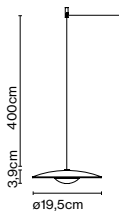

Ginger 20 - 24V

Code	Finish	Price
A662-392	● Oak - White	233 €
A662-393	● Wenge - White	233 €
A662-394	● Oak - Oak	233 €
A662-395	● Wenge - Wenge	233 €
A662-344	● Brushed brass - Brushed brass	258 €
A662-345	● Brushed brass - White	265 €
A662-346	● Black - White	210 €

Materials
Diffuser: Pressed wood or brushed aluminium
Dissipater: Aluminium

Dimmable: Yes
Integrated dimmer: No
Dimming protocols: It depends on the purchased power supply.
Phase cut (Triac)
DALI

Product type: Pendant
Light source: LED SMD 24Vdc 5W 2700K CRI90 495lm
Luminaire: (Power supply not included) 161lm
Weight: Net 0,3 kg – Gross 0,5 kg
Package: 23 x 21 x 10 cm – 0,5 kg Vol – 0,01 m³
Product notes: Use with Cluster page 36. 1 pc. hook accessory included
LED included

Dimmable

CE

ERC

UK
CR

Cable length: 4 m
Wire installation: Hardwired
Color cord: Black