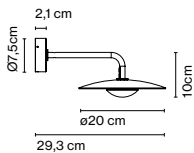

Ginger 20A 24V IP65 NEW

Code	Finish	Price
A662-660-31-27K	● Rust Brown	445 €
A662-660-39-27K	▲ Black - White (RAL 9005-9010)	445 €

Materials	Dimmable: Yes
Diffuser: Aluminium	Integrated dimmer: No
Dissipater: Aluminium	Dimming protocols: It depends on the purchased power supply.

Product type: Wall
Light source: LED SMD 24Vdc 5W 2700K CRI90 495lm
Luminaire: (Power supply not included) 161lm - Black-White
(Power supply not included) 291lm - Rust brown
Weight: Net 0,5 kg – Gross 1,2 kg
Package: 36 x 30 x 17 cm – 1,2 kg Vol – 0,02 m³
Product notes: 24V remote power supply to be ordered separately.
LED included

Dimmable

CE

IP65

ERC

UK
CA

Power supplies on page 103

Canopy color: Black