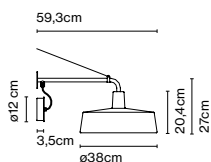

Soho 38 A LED

Code	Finish	Price
A631-225	● White	*844 €
A631-226	● Stone grey	*844 €
A631-227	● Black	*844 €
A631-228	● Sand	*844 €
A631-229	● Sky blue	*844 €

Materials
Shade: Rotary moulded polyethylene
Diffuser: Methacrylate opal
Structure: Metal with stainless anti-oxidant cataphoresis

Dimmable: Yes
Integrated dimmer: No
Dimming protocols: Phase cut (Triac)

Product type: Wall
Light source: LED SMD 700mA 13,35W 2700K CRI80 1848lm
Luminaire: 220 - 240 VAC TRIAC 15,94W 1051lm
Weight: Net 3,2 kg – Gross 4,2 kg
Package: 45 x 45 x 25 cm – 4,2 kg Vol – 0,05 m³
LED included

Dimmable

CE

IP44

ERC

UK
CA

Wire installation: Hardwired
Canopy color: Black