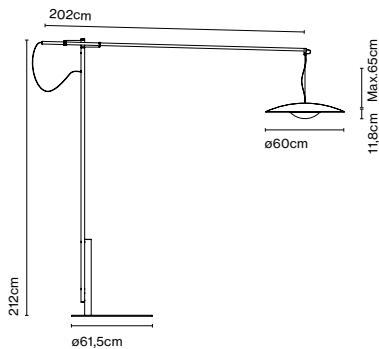

Ginger XXL 60

Code	Finish	Price
A662-072	● Oak - White	2272 €
A662-073	● Wenge - White	2272 €

Materials
Diffuser: Pressed wood
Dissipater: Aluminium
Stem: Metal
Arm: Carbon fiber

Integrated dimmer: Yes
Dimmer Type: Foot-operated progressive in-line dimmer

Product type: Floor
Light source: LED SMD 700mA 22,4W 2700K CRI90 2933lm
Luminaire: 220 - 240 VAC 25,45W 1165lm
Weight: Net 31,5 kg – Gross 38,5 kg
Package: 67 x 67 x 24 cm – 5,5 kg Vol – 0,1 m³
215 x 22 x 11 cm – 12 kg Vol – 0,05 m³
72 x 72 x 4 cm – 21 kg Vol – 0,02 m³

Dimmer