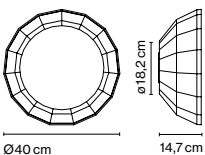

Materials

Shade: Ceramic with the inner part in brilliant white enamel or gold

Product type: Wall

Light source: 2x E27 LED Standard 8W

Weight: Net 3,9 kg – Gross 5,3 kg

Package: 52 x 52 x 29 cm – 5,3 kg Vol – 0,078 m³

Wire installation: Hardwired