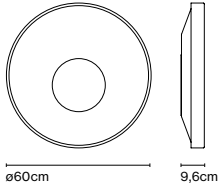

Sun 60

Code	Finish	Dimming	Price
A671-009	● White	Triac	*867 €
A671-010	● Graphite	Triac	*867 €

Materials

Diffuser: Thermoformed opal methacrylate, with another diffuser in opal blown glass placed off-centre.
Structure: Iron

Dimmable: Yes

Integrated dimmer: No

Dimming protocols: Phase cut (Triac)

Product type: Ceiling / Wall

Light source: LED SMD 700mA 33,4W 2700K CRI80 4310lm

Luminaire: 180 - 295 VAC TRIAC 39,85W 3089lm

Weight: Net 6,4 kg – Gross 10,4 kg

Package: 70 x 70 x 23 cm – 10,4 kg Vol – 0,12 m³

LED included

Dimmable

CE

ERC

UK
CA