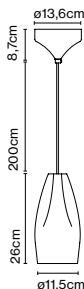

Materials  
 Shade: Ceramic with the inner part in brilliant white enamel or gold  
 Canopy: Ceramic  
 Cord: Fabric

Product type: Pendant  
 Light source: E27 LED Reflector 8W  
 Weight: Net 1,4 kg – Gross 2 kg  
 Package: 24 x 24 x 53 cm – 2 kg Vol – 0,03 m³