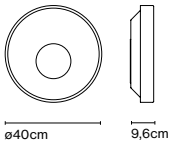

Sun 40

Code	Finish	Dimming	Price
A671-006	● Graphite	Triac	*658 €

Materials	Dimmable: Yes
Diffuser: Thermoformed opal methacrylate, with another diffuser in opal blown glass placed off-centre.	Integrated dimmer: No
Structure: Iron	Dimming protocols: Phase cut (Triac)

Product type: Ceiling / Wall
Light source: LED SMD 700mA 21,3W 2700K CRI80 2765lm
Luminaire: 180 - 295 VAC TRIAC 25,5W 1830lm
220 - 240 VAC DALI 21,26W 1830lm
Weight: Net 3,5 kg – Gross 5,7 kg
Package: 49 x 49 x 23 cm – 5,7 kg Vol – 0,055 m³
LED included

Dimmable

CE

ERC

UK
CA