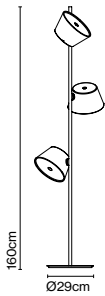

Tam Tam P3 NEW

Code	Finish	Price
Stem		
A633-144 39	● Black semi-matt (RAL 9011)	473 €
Shades		
A633-130 39	● Black semi-matt (RAL 9011)	150 €
A633-130 35	● Off-white semi-matt (RAL 1013)	150 €
A633-130 37	● Sand semi-matt (RAL 7032)	165 €
A633-130 38	● Silver grey semi-matt (RAL 7001)	165 €
A633-130 42	● Olive yellow semi-matt (RAL 1020)	165 €
A633-130 46	● Orange semi-matt (RAL 2000)	165 €
A633-130 47	● Brown grey semi-matt (RAL 7013)	165 €

Materials
Shade: Aluminium
Diffuser: Opalescent methacrylate
Structure: Metal

Product type: Floor
Light source: 3x E27 LED Standard 8W
Weight: Net 7 kg – Gross 10 kg
Package: 168 x 18 x 18 cm – 4 kg Vol – 0,008 m³
33 x 33 x 3 cm – 3 kg Vol – 0,003 m³
(3x) 24 x 24 x 16 cm – 1 kg Vol – 0,009 m³