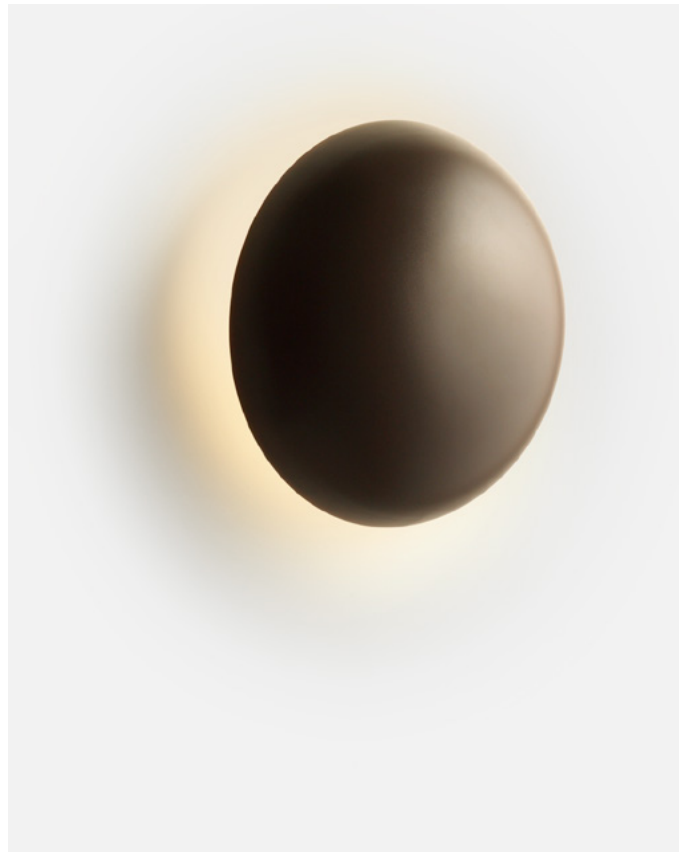

Dimmable

CE

IP65

ERC

UK  
CA

Wire installation: Hardwired

The Bicoca is born with the optimism of brightening life and accompanying the good times, wherever you go. This colorful, lightweight portable lamp projects an intimate light that adds warmth to all your personal spaces.

Made of polycarbonate, Bicoca begins with an overlay of basic geometric figures, with a tiltable shade to direct the light. Three separate accessories increase the applicability and versatility of the lamp.