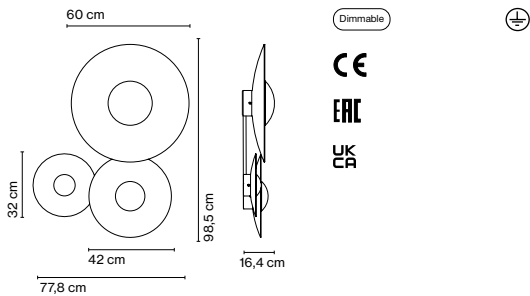

Product type: Wall / Ceiling
Light source: LED SMD 700mA 47W 2700K CRI90 5719lm
Luminaire: 180 - 295 VAC TRIAC 55,2W 2213lm
Weight: Net 11,8 kg – Gross 13,5 kg
Package: 57 x 53 x 17 cm – 3 kg Vol – 0,051 m³
          57 x 53 x 17 cm – 3,5 kg Vol – 0,051 m³
          67 x 67 x 22 cm – 5 kg Vol – 0,098 m³
          63 x 62 x 7 cm – 3 kg Vol – 0,027 m³
Product notes: Accessory to combine Ginger models 32 C, 42 C, and 60 C for a single junction box.