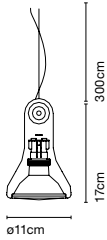

Atlas Susp.

Code A34-012   Finish ○ Translucent   Price 137 €

Materials
Shade: Polycarbonate
Canopy: White Polyamide

Product type: Pendant
Light source: E27 LED PAR30 10W 40° 3000K
Weight: Net 0,25 kg – Gross 0,67 kg
Package: 18 x 21 x 24 cm - 0,67 kg – VOL - 0,008 m³
Product notes: Atlas has been designed to specifically accommodate the PAR30 bulb (BOM-270) so that the bulb does not protrude from the diffuser.