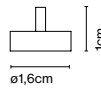

Magnet accessory

Code A680-008   Finish ● Inox   Price 10 €

Materials
Structure: Neodymium magnet

Product type: Accessory
Weight: Net 0,01 kg – Gross 0,02 kg
Package: 12 x 17,5 x 1 cm - 0,02 kg – VOL - 0,001 m³