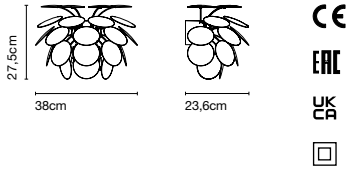

Discocó A

Code	Finish	Price
A620-100	● White (RAL 9003)	323 €
A620-104	● Black - Gold (RAL 9004 - Gold)	570 €

Materials
Discs: ABS
Semi-sphere: Chromed metal

Product type: Wall
Light source: 2x E14 LED 5W
Weight: Net 1,2 kg – Gross 1,5 kg
Package: 59 x 19 x 15 cm - 1,5 kg – VOL - 0,02 m³

Wire installation: Hardwired