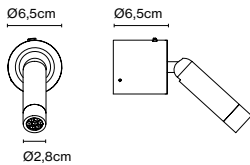

Ledtube A

Code	Finish	Price
A622-170-17-27K	● Aluminium	244 €
A622-170-18-27K	● Bronze	325 €
A622-170-35-27K	● Matt white (RAL 9010)	244 €
A622-170-39-27K	● Matt black (RAL 9005)	244 €

Materials
Structure: Injected aluminium

Dimmable: No

Product type: Wall / Ceiling
Light source: LED SMD 700mA 2,1W 2700K CRI80 226,5lm
Luminaire: 100 - 240 VAC 4,25W 131lm
Weight: Net 0,46 kg – Gross 0,56 kg
Package: 21 x 12 x 9 cm – 0,3 kg Vol – 0,002 m³
Product notes: Lens at 25° with a honeycomb grill to avoid glare.
Integrated switch. CRI90 available upon request.
LED included