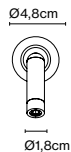

Ledtube mini spot

Code	Finish	Price
A622-158	Aluminium	176 €
A622-159	Bronze	226 €
A622-160	Matt white (RAL 9010)	166 €
A622-161	Matt black (RAL 9005)	166 €

Materials: Dimmable: No
Structure: Injected aluminium

Product type: Wall / Ceiling
Light source: LED SMD 700mA 2,1W 2700K CRI80 199,4lm
Luminaire: 220 - 240 VAC 4,33W 45lm
Weight: Net 0,15 kg – Gross 0,3 kg
Package: 21 x 12 x 9 cm – 0,3 kg Vol – 0,002 m³
Product notes: Lens at 25° with a honeycomb grill to avoid glare.
CRI90 available upon request.
LED included

Wire installation: Hardwired