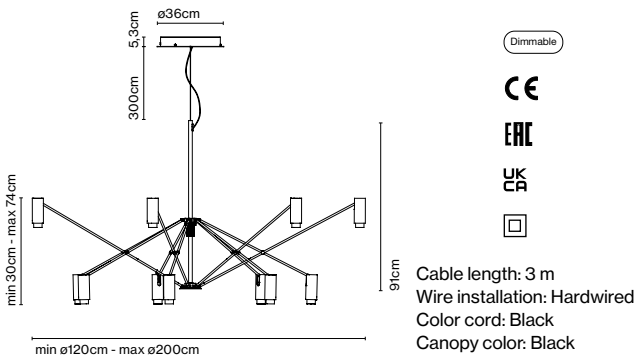

The W

Code	Finish	Dimming	Price
A705-001-3949-27K	● Black - Gold	Triac	3500 €
A705-001-3937-27K	● Black - Ivory (RAL 1015)	Triac	3500 €
A705-001-3941-27K	● Black - Terracotta (RAL 8023)	Triac	3500 €
A705-002-3949-27K	● Black - Gold	DALI	3550 €
A705-002-3937-27K	● Black - Ivory (RAL 1015)	DALI	3550 €
A705-002-3941-27K	● Black - Terracotta (RAL 8023)	DALI	3550 €

Materials: Aluminium, Polycarbonate
Dimmable: Yes
Structure: Aluminium
Integrated dimmer: No
Diffusers: Aluminium, Polycarbonate
Dimming protocols: Phase cut (Triac)
DALI
Casambi

Product type: Pendant
Light source: LED SMD 48V 102W 2700K CRI90 9660lm
Luminaire: 220 - 240 VAC TRIAC 110W 6405lm
100 - 240 VAC DALI 110W 6405lm
Weight: Net 13,3 kg – Gross 15,4 kg
Package: 21 x 21 x 112 cm – 4,3 kg Vol – 0,05 m³
26 x 20 x 51 cm – 7,3 kg Vol – 0,03 m³
42 x 42 x 8 cm – 3,8 kg Vol – 0,01 m³

LED included