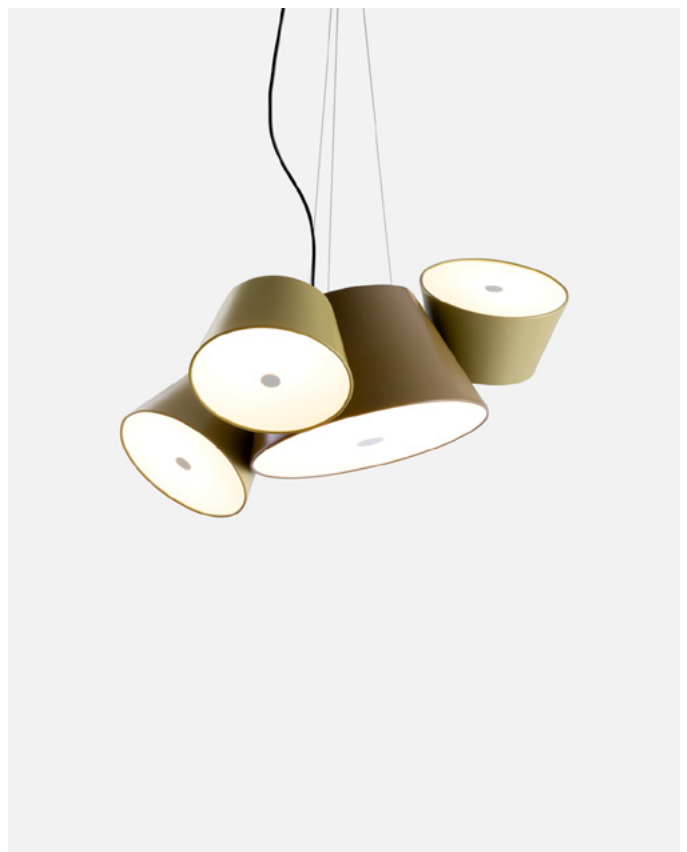

Cable length: 3 m  
 Wire installation: Hardwired  
 Color cord: Black  
 Canopy color: Black