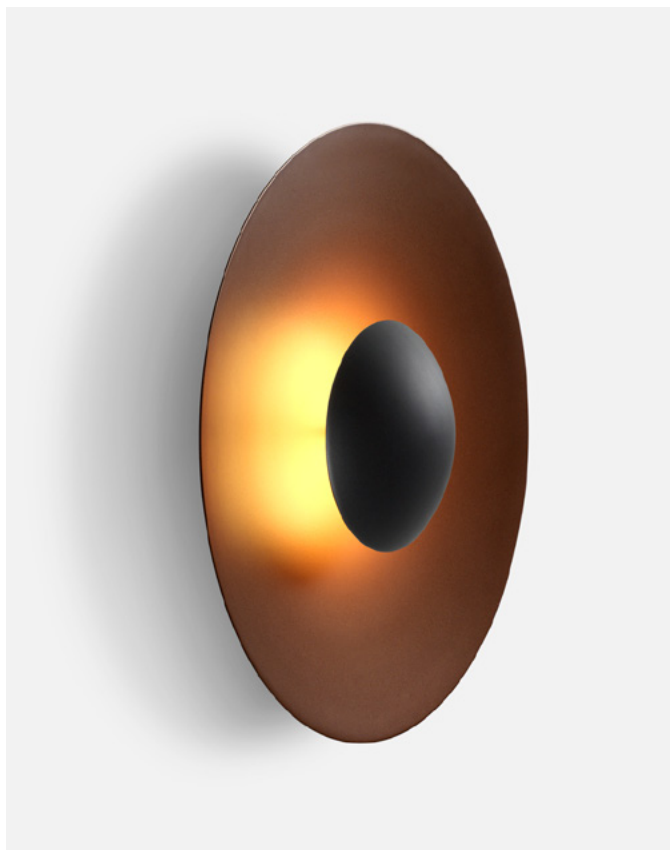

Package: 43 x 48 x 17 cm – 2 kg Vol – 0,04 m<sup>3</sup>

Product notes: DALI and Casambi upon request  
LED included

Dimmable

CE

IP65

ERC

UK  
CA

Canopy color: Black