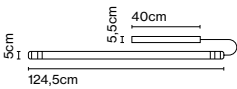

Neón de Luz NL - A 125

Code	Finish	Dimming	Class	Price
A70-501	● Aluminium LED	-	II	*598 €
A70-512	● Aluminium LED	DALI	II	*669 €

Materials
Structure: Polycarbonate with reflectors
Brackets: Chromed zamac
Reactance box: Polycarbonate

Dimmable: Depends on the model
Integrated dimmer: No
Dimming protocols: DALI

Product type: Wall
Light source: LED SMD 450mA 38,9W 3000K CRI80 5190lm
Luminaire: 220 - 240 VAC 40,35W 3020lm
220 - 240 VAC DALI 40,29W 3020lm
Weight: Net 2,1 kg – Gross 3 kg
Package: 127 x 8 x 8 cm – 1,8 kg Vol – 0,008 m³
58 x 22 x 5 cm – 1,2 kg Vol – 0,006 m³

Dimmable ☐

CE

ERC

UK
CA

Wire installation: Hardwired
Color cord: Transparent
Canopy color: White