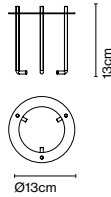

Spare parts

Code	Product	Finish	Spare part	Price
R628-002	Plaff-on! 16 IP65	-	Glass	85 €
R628-010	Plaff-on! 33 IP54	-	Glass	143 €
R628-011	Plaff-on! 50 IP54	-	Glass	255 €