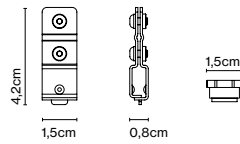

Product type: Accessory

CE

ERC

UK  
CA

Canopy IP65

Code	Finish	Price
A628-075-39	● Black	65 €

Product type: Accessory  
 Weight: Net 0,2 kg – Gross 0,3 kg  
 Package: 16 x 9 x 15 cm - 0,3 kg – VOL - 0,002 m<sup>3</sup>