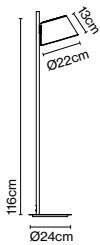

Tam Tam P NEW

Code	Finish	Price
Stem		
A633-142 39	● Black semi-matt (RAL 9011)	302 €
Shades		
A633-130 39	● Black semi-matt (RAL 9011)	150 €
A633-130 35	● Off-white semi-matt (RAL 1013)	150 €
A633-130 37	● Sand semi-matt (RAL 7032)	165 €
A633-130 38	● Silver grey semi-matt (RAL 7001)	165 €
A633-130 42	● Olive yellow semi-matt (RAL 1020)	165 €
A633-130 46	● Orange semi-matt (RAL 2000)	165 €
A633-130 47	● Brown grey semi-matt (RAL 7013)	165 €

Materials
Shade: Aluminium
Diffuser: Opalescent methacrylate
Structure: Metal

Product type: Floor
Light source: E27 LED Standard 8W
Weight: Net 3 kg – Gross 4,5 kg
Package: 128 x 8 x 8 cm – 1,5 kg Vol – 0,008 m³
          33 x 33 x 3 cm – 3 kg Vol – 0,003 m³
          24 x 24 x 16 cm – 1 kg Vol – 0,009 m³