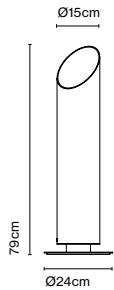

Elipse P79

Code	Finish	Price
A707-002-47	● Brown (RAL 8019)	*865 €
A707-002-38	● Graphite Grey (RAL 7024)	*865 €

Materials
Body: Aluminium
Base: Aluminium

Dimmable: Yes
Integrated dimmer: No
Dimmer Casambi IP65 (optional)

Product type: Floor
Light source: LED COB 230VAC 15W 2700K CRI90 1022lm
Luminaire: 230 VAC TRIAC 15W 281lm
Weight: Net 4,2 kg – Gross 6,1 kg
Package: 27,5 x 26 x 21 cm – 2,3 kg Vol – 0,015 m³
Ø17,8 x 88 cm – 3,8 kg Vol – 0,03 m³
LED included

CE
EAC
⊕
IP65

Cable length: 2,5 m
Wire installation: Plug-in
Color cord: Black