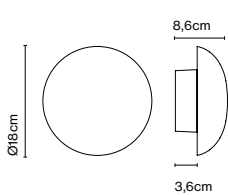

Babila 18

Code	Finish	Price
A706-001	● Polished stainless steel	443 €
A706-003-35	● White (RAL 9010)	320 €
A706-003-47	● Brown (RAL 8019)	347 €

Materials: Diffuser: Polished stainless steel
AISI 316 or lacquered aluminium

Dimmable: Yes
Integrated dimmer: No
Dimming protocols: Phase cut (Triac)

Product type: Wall / Ceiling
Light source: LED COB 230 VAC 8W 2700K CRI90 571lm
Luminaire: 230 VAC TRIAC 8,47W 89lm
Weight: Net 0,8 kg – Gross 1,2 kg
Package: 29 x 30,5 x 12,5 cm - 1,2 kg – VOL - 0,01 m³
LED included

Dimmable

IP65

CE

ERL

UK
CA