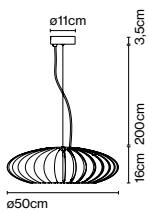

### Product type: Pendant

Light source: 3x E27 LED Standard 8W  
Weight: Net 2,6 kg – Gross 4,3 kg  
Package: 60 x 60 x 23 cm – 4,3 kg Vol – 0,08 m<sup>3</sup>

Cable length: 2 m  
Wire installation: Hardwired  
Color cord: Transparent  
Canopy color: White