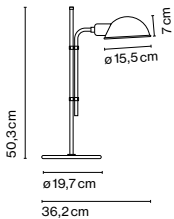

### Materials

Base: Iron wapped with black rubber

Stem: Iron

Shade: Aluminium

Product type: Table

Light source: E14 LED 5W

Weight: Net 1,8 kg – Gross 3 kg

Package: 47 x 34 x 11 cm – 3 kg Vol – 0,017 m<sup>3</sup>