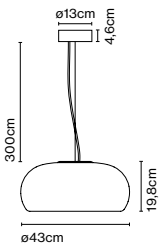

Vetra 43

Code	Finish	Price
A689-004	● White	809 €
A689-033	● Amber	889 €

Materials
Shade: Blown glass
Dissipater: Aluminium

Dimmable: Yes
Integrated dimmer: No
Dimming protocols: Phase cut (Triac)

Product type: Pendant
Light source: LED SMD 700mA 16,28W 2700K CRI90 1873lm
Luminaire: 180 - 295 VAC TRIAC 19,71W 881lm
Weight: Net 5,7 kg – Gross 7,6 kg
Package: 57 x 57 x 37 cm – 7,6 kg Vol – 0,051 m³
LED included

Dimmable

Cable length: 3 m
Wire installation: Hardwired
Color cord: Black
Canopy color: Black