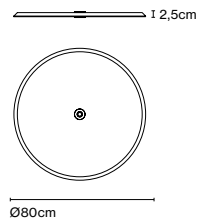

### Product type: Accessory

Weight: Net 2,1 kg – Gross 2,5 kg  
Package: 10 x 85 x 85 cm - 2,5 kg – VOL - 0,07 m<sup>3</sup>  
Product notes: Only available for Djembé 100.38 and Djembe C100.38.