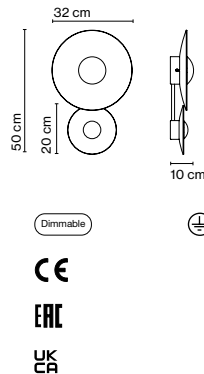

Canopy color: Black
Wire installation: Hardwired

Ginger, 2016

91