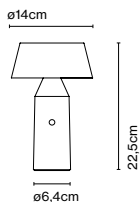

Materials  
Shade: Color Polycarbonate  
Body: Color Polycarbonate  
Diffuser: Opal Polycarbonate

Dimmable: Yes  
Integrated dimmer: Yes  
Dimmer Type: 3 positions dimmer

Product type: Table / Portable  
Light source: LED SMD 1A 3,5W 2700K CRI90 398lm  
Luminaire: in 5 Vdc 1,5A 241lm  
Weight: Net 0,46 kg – Gross 1,2 kg  
Package: Ø16 x 30 cm – 1,2 kg Vol – 0,006 m<sup>3</sup> (1U)  
51 x 30 x 34 cm – 6,8 kg Vol – 0,05 m<sup>3</sup> (6U)  
Product notes: Multiple order of 6 units  
Charging cable included (USB to USB-C). Power adapter not included.  
LED included