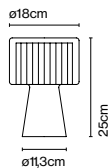

Mercer mini

Code	Finish	Price
A89-008	● Natural cotton ribbon	*328 €
A89-072	● Pearl white	*328 €

Materials
Shade: Textile
Structure: Blown glass
Diffuser: Opal disc

Product type: Table
Light source: G9 LED 3,5W
Weight: Net 1,6 kg – Gross 2,4 kg
Package: 38 x 28 x 30 cm – 2,4 kg Vol – 0,03 m³

Cable length: 1,5 m
Wire installation: Plug-in
Color cord: Black
Switch location: In-line