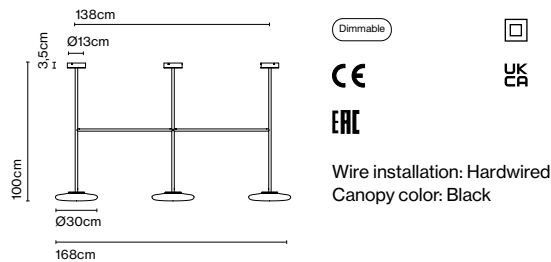

Ihana x3 100

Code	Finish	Dimming	CCT	Price
A709-005-39-27K	● Opal	Triac	27K	1785 €
A709-006-39-18/30K	● Opal	Triac	DTW 18K-30K	1909 €

Materials
Structure: Steel
Shade: Opal blown glass

Dimmable: Yes
Integrated dimmer: No
Dimming protocols: Phase cut (Triac)
Dim to warm from 1800K to 3000K. (Triac)
DALI, Casambi

Product type: Pendant / Ceiling
Light source: LED SMD 700mA 24,6W 2700K CRI90 2739lm
Luminaire: 220 - 240 VAC TRIAC 29,67W 1491lm
Light source DTW: LED COB 350mA 18W 1800-3000K CRI90 1908lm
Luminaire DTW: 220 - 240 VAC TRIAC 22,8W
Weight: Net 6,8 kg – Gross 9,5 kg
Package: (3x) 21 x 42 x 42 cm – 3 kg Vol – 0,04 m³
24 x 14 x 114 cm – 3,7 kg Vol – 0,04 m³
24 x 14 x 114 cm – 2,8 kg Vol – 0,04 m³

LED included

Product notes: Casambi available upon request. Price 1995 €
DALI upon request