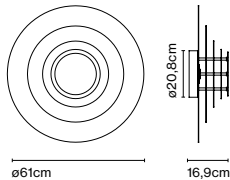

Wire installation: Hardwired