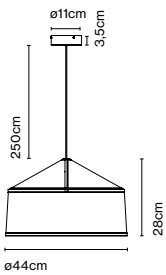

Cable length: 2,5 m  
 Wire installation: Hardwired  
 Color cord: Black  
 Canopy color: Black