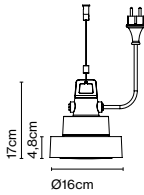

Plaff-on! S16 IP65 NEW

Code	Finish	Price
A628-072-31-27K	● Rust Brown	345 €
A628-072-39-27K	● Black-White	345 €

Materials
Structure: Aluminium
Shade: Opal blown glass

Dimmable: Yes
Integrated dimmer: No
Dimming protocols: Phase cut (Triac)

Product type: Pendant
Light source: LED COB 230 VAC 8W 2700K CRI90 571lm
Luminaire: 230 VAC TRIAC 8,47W 225lm
Weight: Net 1,3 kg – Gross 1,9 kg
Package: 22 x 22 x 25 cm – 1,9 kg Vol – 0,01 m³
LED included

Dimmable

CE

IP65

ERC

UK
CA