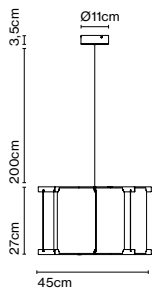

Product type: Pendant

Light source: E27 LED STANDARD 8W 2700K
Weight: Net 1,9 kg – Gross 2,3 kg
Package: 45 x 48 x 9 cm – 2,3 kg Vol – 0,02 m³

Cable length: 2 m
Wire installation: Hardwired
Color cord: Black
Canopy color: Black