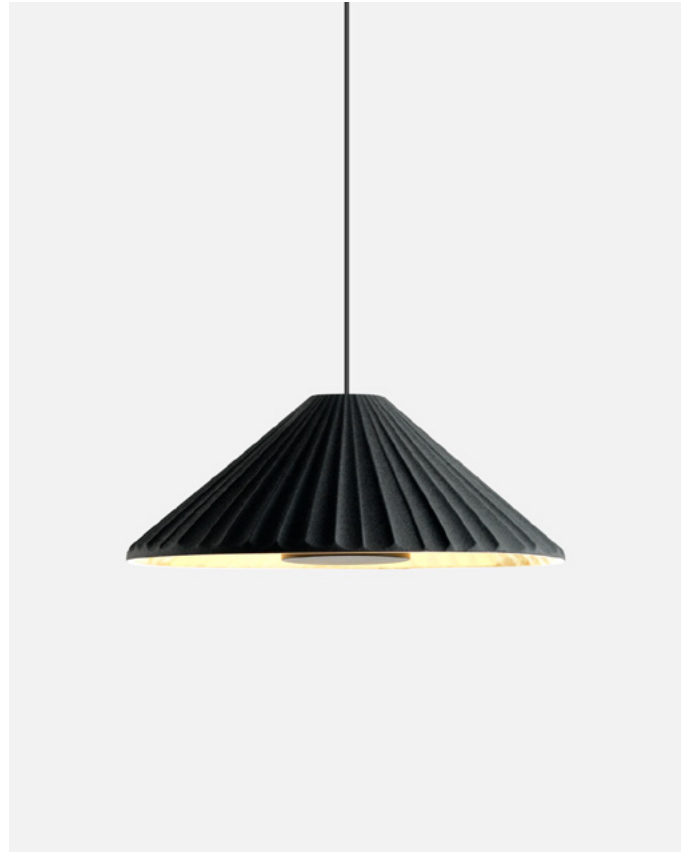

Dimmable

Cable length: 2 m  
 Wire installation: Hardwired  
 Color cord: Black  
 Canopy color: Black