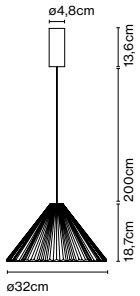

Dimmable

Cable length: 2 m  
 Wire installation: Hardwired  
 Color cord: Black  
 Canopy color: Black