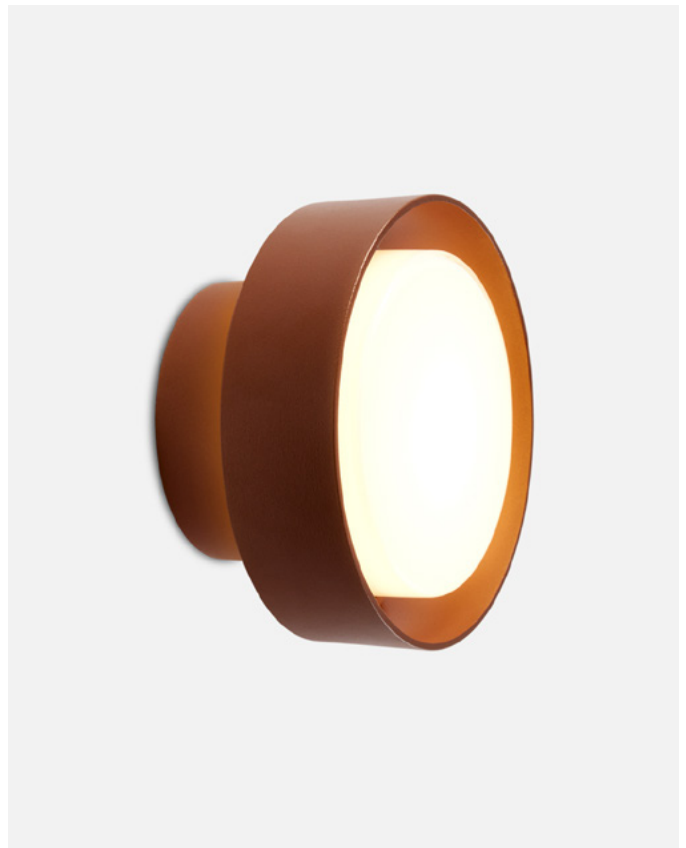

Plaff-on! 16 IP65

Code	Finish	Price
A628-050	● Black	236 €
A628-050-31-27K	● Rust Brown NEW	236 €

Materials	Dimmable: Yes
Structure: Aluminium	Integrated dimmer: No
Shade: Opal blown glass	Dimming protocols: Phase cut (Triac)

Product type: Wall / Ceiling
Light source: LED COB 230 VAC 8W 2700K CRI90 571lm
Luminaire: 230 VAC TRIAC 8,47W 225lm
Weight: Net 0,8 kg – Gross 1,2 kg
Package: 22 x 22 x 17 cm – 1,2 kg Vol – 0,008 m³
LED included

Dimmable

CE

IP65

ERC

UK
CA

Wire installation: Hardwired