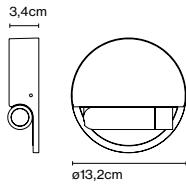

Ledtube R left

Code	Finish	Price
A622-113	● Aluminium	267 €
A622-119	● Bronze	363 €
A622-121	● Matt white (RAL 9010)	267 €
A622-123	● Matt black (RAL 9005)	267 €

Materials
Structure: Injected aluminium
Frontal: Transparent polycarbonate

Dimmable: No

Product type: Wall
Light source: LED SMD 700mA 2,1W 2700K CRI80 226,5lm
Luminaire: 100 - 240 VAC 4,25W 131lm
Weight: Net 0,8 kg – Gross 0,9 kg
Package: 16 x 15 x 9 cm – 0,9 kg Vol – 0,002 m³
Product notes: Incorporated press button to switch on or off when opening or closing the wall lamp. Honeycomb grill to avoid glare. CRI90 available upon request.
LED included