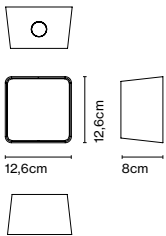

Lab 1 2020

Code A646-090   Finish ● Graphite grey (RAL 7024)   Price *189 €

Materials   Dimmable: No
Structure: Injected aluminium
Lids: Metal, wood, stone-like

Product type: Wall
Light source: LED SMD 24Vdc 3,7W 2700K CRI90 189lm
Luminaire: 100 - 240 VAC 4,3W 304lm
Weight: Net 0,87 kg – Gross 1 kg
Package: 16 x 15 x 14 cm – 1 kg Vol – 0,003 m³
Product notes: Lid to be ordered separately.

IP65

Wire installation: Hardwired