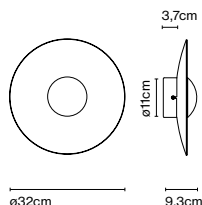

Ginger 32C

Code	Finish	Price
A662-146	● Oak - White	426 €
A662-147	● Wenge - White	426 €
A662-148	● Oak - Oak	426 €
A662-149	● Wenge - Wenge	426 €
A662-382	● Brushed brass - Brushed brass	444 €
A662-383	● Black - White	397 €
A662-570-36-27K	● Mauve (RAL 010 70 10)	397 €
A662-570-37-27K	● Sand (RAL 050 85 10)	397 €
A662-570-38-27K	● Stone Grey (RAL 000 65 00)	397 €

Materials
Diffuser: Pressed wood or brushed aluminium
Dissipater: Aluminium
Canopy: Metal

Dimmable: Yes
Integrated dimmer: No
Dimming protocols: Phase cut (Triac)
Casambi

Product type: Wall / Ceiling
Light source: LED SMD 700mA 8,2W 2700K CRI90 913lm
Luminaire: 220 - 240 VAC TRIAC 9W 350lm
Weight: Net 1 kg – Gross 2 kg
Package: 43 x 48 x 17 cm – 2 kg Vol – 0,04 m³
LED included

Canopy color: Black
Wire installation: Hardwired