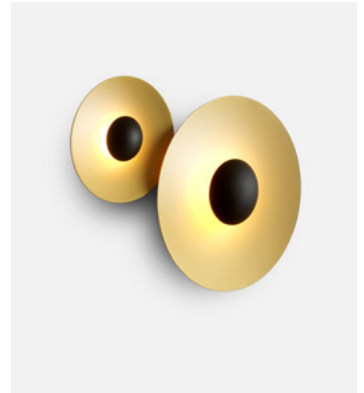

Dimmable

Canopy color: Black  
Wire installation: Hardwired