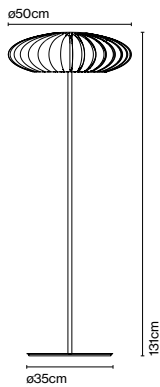

Maranga P130

Code A644-017   Finish ● White (RAL 9003)   Price *703 €

Materials
Shade: Polycarbonate, chromed
metal cover
Diffuser: Transparent polycarbonate
Base: Metal
Stem: Metal

Product type: Floor
Light source: 3x E27 LED Standard 8W
Weight: Net 8,8 kg – Gross 12,5 kg
Package: 59 x 59 x 20 cm – 4 kg Vol – 0,069 m³
9 x 6 x 130 cm – 1,5 kg Vol – 0,007 m³
42 x 42 x 3 cm – 7 kg Vol – 0,005 m³

Cable length: 2 m
Wire installation: Plug-in
Color cord: White
Switch location: In-line