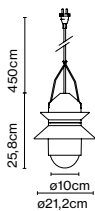

Santorini

Code	Finish	Price
A654-001	● White (RAL 9003)	252 €
A654-002	● Grey (RAL 7039)	252 €
A654-003	● Mustard (RAL 1032)	267 €

Materials
Structure: Polycarbonate
Shade: Blown pressed glass

Product type: Pendant
Light source: E27 LED Standard 8W
Weight: Net 1,5 kg – Gross 2,2 kg
Package: 41 x 26 x 24 cm – 2,2 kg Vol – 0,03 m³

CE
EAC
□
IP65

Cable length: 4,5 m
Wire installation: Plug-in
Color cord: Black