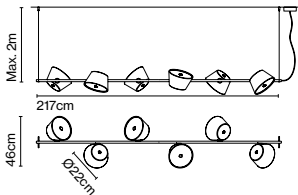

Tam Tam 6 NEW

Code	Finish	Price
Structure A633-173 39	● Black semi-matt (RAL 9011)	653 €
Shades		
A633-130 39	● Black semi-matt (RAL 9011)	150 €
A633-130 35	● Off-white semi-matt (RAL 1013)	150 €
A633-130 37	● Sand semi-matt (RAL 7032)	165 €
A633-130 38	● Silver grey semi-matt (RAL 7001)	165 €
A633-130 42	● Olive yellow semi-matt (RAL 1020)	165 €
A633-130 46	● Orange semi-matt (RAL 2000)	165 €
A633-130 47	● Brown grey semi-matt (RAL 7013)	165 €

Materials
Shade: Aluminium
Diffuser: Opalescent methacrylate

Product type: Pendant
Light source: 6x E27 LED Standard 8W
Weight: Net 3 kg – Gross 6,4 kg
Package: 225 x 18 x 18 cm – 5,7 kg Vol – 0,072 m³
(6x) 24 x 24 x 17 cm – 0,7 kg Vol – 0,009 m³