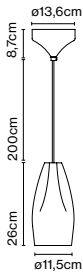

Pleat Box 13 LED

Code	Finish	Price
A636-401-3535-27K	● White - White	470 €
A636-401-3549-27K	● White - Gold	642 €
A636-401-3835-27K	● Grey - White	470 €
A636-401-3849-27K	● Grey - Gold	*642 €
A636-401-4135-27K	● Terracotta - White	470 €
A636-401-4149-27K	● Terracotta - Gold	*642 €
A636-401-3935-27K	● Black - White	*470 €
A636-401-3949-27K	● Black - Gold	642 €
A636-401-4235-27K	● Ocher - White NEW	470 €
A636-401-4535-27K	● Dark Green - White NEW	470 €
A636-401-4549-27K	● Dark Green - Gold NEW	642 €

Materials
Shade: Ceramic with the inner part in brilliant white enamel or gold
Canopy: Ceramic
Cord: Fabric

Dimmable: Yes
Integrated dimmer: No
Dimming protocols: Phase cut (Triac)

Product type: Pendant
Light source: LED SMD 350mA 4,05W 2700K CRI90 463lm
Luminaire: 220 - 240 VAC TRIAC 5,72W 165lm
Weight: Net 1,65 kg – Gross 2,3 kg
Package: 24 x 24 x 53 cm – 2,3 kg Vol – 0,03 m³
LED included

Cable length: 2 m
Wire installation: Hardwired
Color cord: Black
Canopy color: Same color as chosen shade.