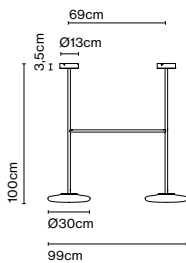

Ihana x2 100

Code	Finish	Dimming	CCT	Price
A709-011-39-27K	● Opal	Triac	27K	1147 €
A709-012-39-18/30K	● Opal	Triac	DTW 18K-30K	1226 €

Materials
Structure: Steel
Shade: Opal blown glass

Dimmable: Yes
Integrated dimmer: No
Dimming protocols: Phase cut (Triac)
Dim to warm from 1800K to 3000K. (Triac)
DALI, Casambi

Product type: Pendant / Ceiling
Light source: LED SMD 700mA 16,4W 2700K CRI90 1826lm
Luminaire: 220 - 240 VAC TRIAC 19,78W 994lm
Light source DTW: LED COB 350mA 12W 1800-3000K CRI90 1272lm
Luminaire DTW: 220 - 240 VAC TRIAC 15,2W
Weight: Net 4,5 kg – Gross 6,7 kg
Package: (2x) 21 x 42 x 42 cm – 3 kg Vol – 0,04 m³
24 x 14 x 114 cm – 3,7 kg Vol – 0,04 m³
LED included

Dimmable

UK
CA

CE

ERC

Wire installation: Hardwired
Canopy color: Black

Product notes: Casambi available upon request. Price 1357 €
DALI upon request