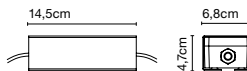

Dimmer Casambi IP65

Code A712-001   Finish ● Black   Price 343 €

Materials
Case: ABS
Trim: Aluminium

Product type: Accessory
85 - 240 VAC max. 50W
Weight: Net 2 kg – Gross 3 kg
Package: 20 x 12 x 8 cm - 3 kg – VOL - 0,002 m³
Product notes: Bluetooth smart wireless trailing edge dimmer that adjusts light intensity or switches the lamp ON/OFF. Available in Android or iOS with the app Casambi.

CE
EAC
UK
IP65