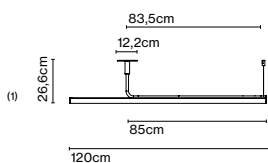

Ambrosia 120

Code	Finish	CCT	Price
A704-001-15-22K	● Matt Gold	22K	715 €
A704-001-15-27K	● Matt Gold	27K	705 €
A704-001-15-30K	● Matt Gold	30K	705 €
A704-001-16-22K	● Black	22K	715 €
A704-001-16-27K	● Black	27K	705 €
A704-001-16-30K	● Black	30K	705 €

Materials: Aluminium
Structure: Aluminium
Diffuser: Methacrylate
Canopy: Aluminium / Steel

Dimmable: Yes
Integrated dimmer: No
Dimming protocols: It depends on the purchased power supply.

Product type: Pendant / Ceiling

Light source Ambrosia 22K: LED SMD 24Vdc 19,2W 2200K CRI90 2116lm
Luminaire Ambrosia 22K: (Power supply not included) 1885lm

Light source Ambrosia 27K: LED SMD 24Vdc 19,2W 2700K CRI90 2028lm
Luminaire Ambrosia 27K: (Power supply not included) 1891lm

Light source Ambrosia 30K: LED SMD 24Vdc 19,2W 3000K CRI90 2256lm
Luminaire Ambrosia 30K: (Power supply not included) 1927lm

Weight: Net 2,4 kg – Gross 3 kg

Package: 29 x 10 x 135 cm - 2 kg - VOL - 0,04 m³
8 x 8 x 128 cm - 1 kg - VOL - 0,01 m³

Product notes: 24V remote power supply to be ordered separately.
LED included

Dimmable

CE

ERC

UK
CA

(1) The height can be increased by means of the 40 or 60 cm poles (max. 3 units.) They can be combined.

Wire installation: Hardwired / Recessed