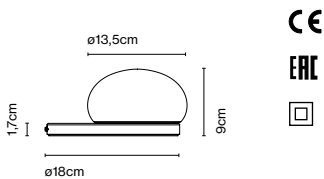

### Bolita

Code	Finish	Price
A695-001	● White (RAL 9011)	172 €
A695-002	● Umbra grey (RAL 7022)	*172 €

Materials: Steel  
Base: Steel  
Diffuser: Opal blown glass  
Dimmable: No

Product type: Table  
Light source: LED SMD 24Vdc 6,5W 2700K CRI90 579lm  
Luminaire: 100 - 240 VAC 7,2W 157lm  
Weight: Net 0,39 kg – Gross 1,22 kg  
Package: 22 x 19 x 13 cm – 1,22 kg Vol – 0,005 m<sup>3</sup> (1u)  
39 x 17 x 45 cm – 5,4 kg Vol – 0,03 m<sup>3</sup> (4u)  
Product note: Multiple order of 4 units  
LED included