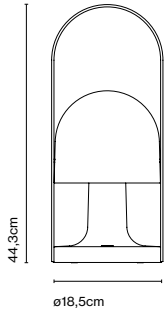

FollowMe Plus

Code	Finish	Price
A657-081	White	319 €

Materials	Dimmer
Diffuser: Opal Polycarbonate	Integrated dimmer: Yes
Body: Polycarbonate	Dimmer Type: 3 positions dimmer
Diffuser: Opal Polycarbonate	
Handle: Plywood with natural oak veneer	

Product type: Table / Portable
Light source: LED SMD 1A 3,5W 2700K CRI90 395lm
Luminaire: in 5 Vdc 1,5A 290lm
Weight: Net 1,15 kg – Gross 3,56 kg
Package: Ø23 x 51 cm – 3,56 kg Vol – 0,02 m³ (1u)
24 x 53 x 52 cm – 6 kg Vol – 0,07 m³ (2u)

Product notes: Multiple order of 2 units. Power outlet not included.
Charging cable included (USB to USB-C). Power adapter not included.
LED included

Dimmer

Switch location: Body
Charging time 10 h

Battery life time:
5 hours in peak power
10 hours in half power
20 hours in a quarter power