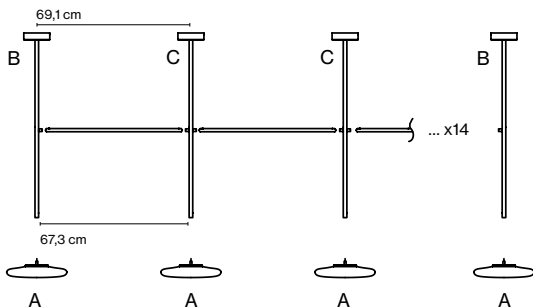

Product notes: Take into account the overall height of the setup. 1 horizontal tube included. Maximum 1 unit.

Code	Description	Dimming	Price
Central tube (C)			
A709-055-39	● Central 80cm	Triac	336 €
A709-023-39	● Central 100cm	Triac	359 €
A709-025-39	● Central 150cm	Triac	399 €
A709-027-39	● Central 200cm	Triac	417 €
A709-053-39	● Central 80cm	Triac - DTW	346 €
A709-029-39	● Central 100cm	Triac - DTW	370 €
A709-031-39	● Central 150cm	Triac - DTW	410 €
A709-033-39	● Central 200cm	Triac - DTW	428 €

Product notes: Take into account the overall height of the setup. 1 horizontal tube included. Maximum 12 unit.