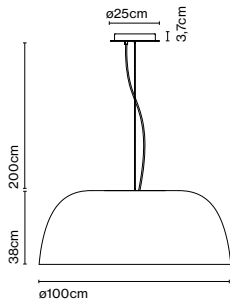

Djembé 100.38

Code	Finish	Dimming	Class	Price
A681-473	White (RAL 1013)	Triac	II	1609 €
A681-474	Grey (RAL 7022)	Triac	II	1609 €
A681-475	Red (RAL 3011)	Triac	II	1609 €
A681-476	Sky Blue (PANTONE 7542C)	Triac	II	1609 €
A681-477	White (RAL 1013)	DALI	I	1672 €
A681-478	Grey (RAL 7022)	DALI	I	1672 €
A681-479	Red (RAL 3011)	DALI	I	1672 €
A681-480	Sky Blue (PANTONE 7542C)	DALI	I	1672 €

Materials

Shade: Bi-injected rotary moulded polyethylene (stone texture on the outer part and smooth satin white on the inner part of the fixture)
Diffuser: Aluminium

Dimmable: Yes
Integrated dimmer: No
Dimming protocols: Phase cut (Triac)
DALI
Casambi

Product type: Pendant

Light source: LED SMD 1050mA 33,8W 2700K CRI90 4037lm
Luminaire: 220 - 240 VAC TRIAC 38,36W 2519lm
220 - 240 VAC DALI 38,6W 2519lm

Weight: Net 10 kg – Gross 19 kg
Package: 115 x 115 x 51 cm – 19 kg Vol – 0,7 m³
Product notes: 3000K available upon request
LED included

Dimmable

Cable length: 2 m
Wire installation: Hardwired
Color cord: Black
Canopy color: Black

Product notes: 3000K available upon request

Casambi available upon request. Price 1804 €
Tunable White DALI available upon request. Price 1729 €
Tunable White Casambi available upon request. Price 1929 €

Accessory Djembé Sound

Code	Finish	Price
A681-553	White	424 €

Materials

Structure: PET accessory for the sound damping of a space.

Product type: Accessory

Weight: Net 2,1 kg – Gross 2,5 kg
Package: 10 x 85 x 85 cm - 2,5 kg – VOL - 0,07 m³
Product notes: Only available for Djembé 100.38 and Djembe C100.38.