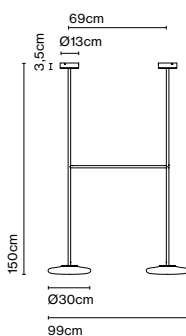

Ihana x2 150

Code	Finish	Dimming	CCT	Price
A709-009-39-27K	● Opal	Triac	27K	1212 €
A709-010-39-18/30K	● Opal	Triac	DTW 18K-30K	1291 €

Materials
Structure: Steel
Shade: Opal blown glass

Dimmable: Yes
Integrated dimmer: No
Dimming protocols: Phase cut (Triac)
Dim to warm from 1800K to 3000K. (Triac)
DALI, Casambi

Product type: Pendant / Ceiling
Light source: LED SMD 700mA 16,4W 2700K CRI90 1826lm
Luminaire: 220 - 240 VAC TRIAC 19,78W 994lm
Light source DTW: LED COB 350mA 12W 1800-3000K CRI90 1272lm
Luminaire DTW: 220 - 240 VAC TRIAC 15,2W
Weight: Net 5,1 kg – Gross 8,2 kg
Package: (2x) 21 x 42 x 42 cm – 3 kg Vol – 0,04 m³
18 x 18 x 167 cm – 5,2 kg Vol – 0,05 m³
LED included