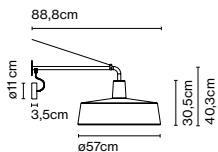

Soho A LED

Code	Finish	Price
A631-154	● White	1279 €
A631-155	● Stone grey	1279 €
A631-156	● Black	1279 €

Materials
Shade: Rotary moulded polyethylene
Diffuser: Methacrylate opal
Structure: Metal with stainless anti-oxidant cataphoresis

Dimmable: Yes
Integrated dimmer: No
Dimming protocols: Phase cut (Triac)

Product type: Wall
Light source: LED SMD 700mA 28,7W 2700K CRI80 3446lm
Luminaire: 180 - 295 VAC TRIAC 32,89W 2086lm
Weight: Net 7,8 kg – Gross 9,7 kg
Package: 60 x 61 x 36 cm – 9,7 kg Vol – 0,13 m³
Product notes: 3000K available upon request
LED included

Dimmable

CE

IP44

ERC

UK
CA

Wire installation: Hardwired
Canopy color: Black