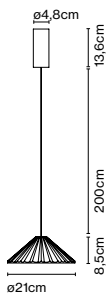

Pu-erh 21

Code	Finish	Price
A684-007	Burgundy-White	*347 €
A684-008	Burgundy-Gold	*463 €
A684-006	Pink-Gold	*463 €
A684-002	Black-White	*347 €
A684-026	Black-Gold	*463 €

Materials
Diffuser: Ceramic with the inner part in white or gold enamel

Dimmable: Yes
Integrated dimmer: No
Dimming protocols: Phase cut (Triac)

Product type: Pendant
Light source: LED SMD 350mA 4,05W 2700K CRI90 463lm
Luminaire: 220 - 240 VAC TRIAC 5,72W 174lm
Weight: Net 1 kg – Gross 1,2 kg
Package: 26 x 26 x 20 cm – 1,2 kg Vol – 0,01 m³
LED included

Dimmable

CE

ERC