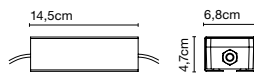

## Dimmer Casambi IP65

Code  
A712-001

Finish  
● Black

Price  
343 €

Materials  
Case: ABS  
Trim: Aluminium

Product type: Accessory  
85 - 240 VAC max. 50W  
Weight: Net 2 kg – Gross 3 kg  
Package: 20 x 12 x 8 cm - 3 kg – VOL - 0,002 m<sup>3</sup>  
Product notes: Bluetooth smart wireless trailing edge dimmer that adjusts light intensity or switches the lamp ON/OFF. Available in Android or iOS with the app Casambi.