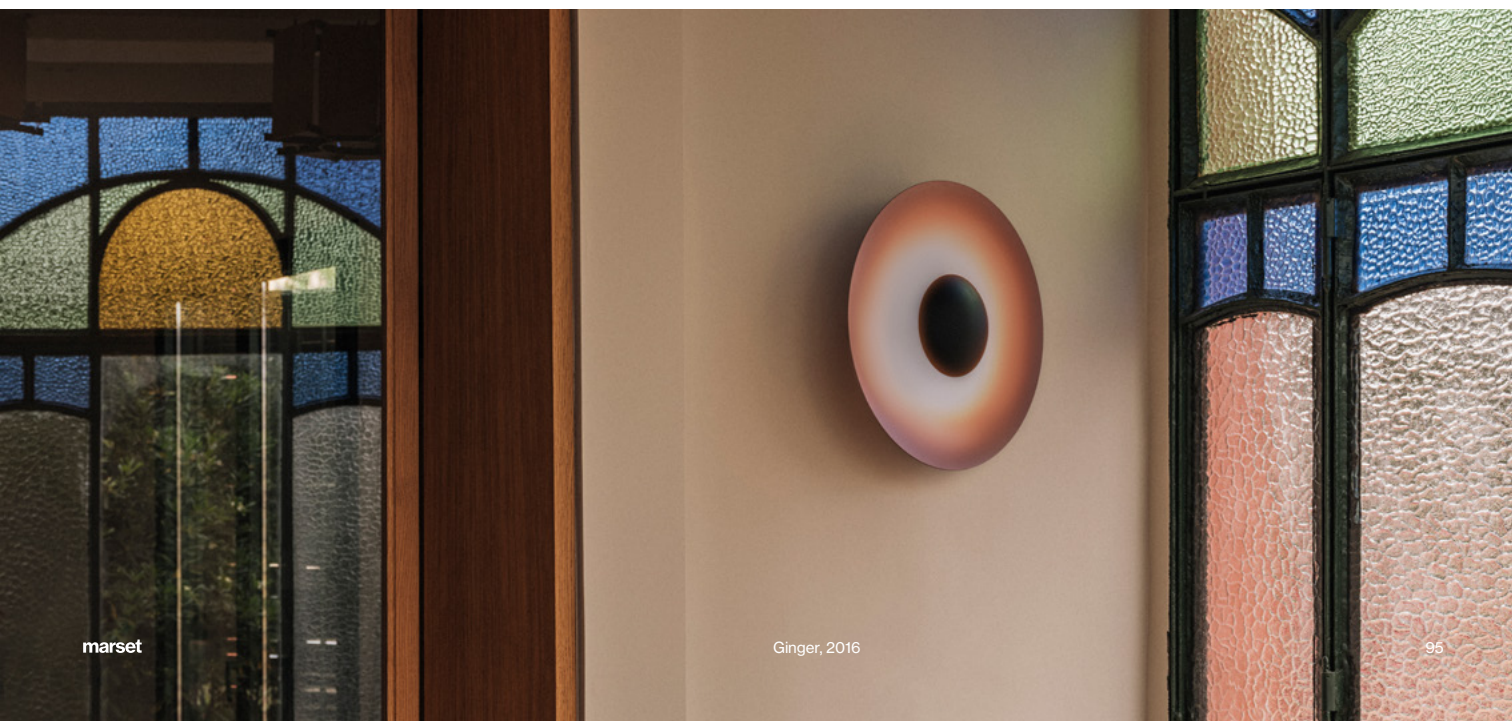

The Ginger collection is moving outdoors, with wall sconces that can be installed individually or in a cluster, a new 15 cm sconce –perfect for passageways and small outdoor areas–, a lamppost, small floor lamps and a new wall version with an arm.