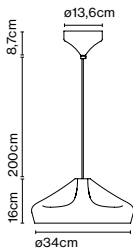

Pleat Box 36 LED

Code	Finish	Price
A636-405-3535-27K	● White - White	724 €
A636-405-3549-27K	● White - Gold	932 €
A636-405-3835-27K	● Grey - White	724 €
A636-405-3849-27K	● Grey - Gold	*932 €
A636-405-4135-27K	● Terracotta - White	724 €
A636-405-4149-27K	● Terracotta - Gold	*932 €
A636-405-3935-27K	● Black - White	*724 €
A636-405-3949-27K	● Black - Gold	932 €
A636-405-4735-27K	● Brown - White	*724 €
A636-405-4749-27K	● Brown - Gold	*932 €
A636-405-4235-27K	● Ocher - White (NEW)	724 €
A636-405-4535-27K	● Dark Green - White (NEW)	724 €
A636-405-4549-27K	● Dark Green - Gold (NEW)	932 €

Materials
Shade: Ceramic with the inner part in brilliant white enamel or gold
Canopy: Ceramic
Cord: Fabric

Dimmable: Yes
Integrated dimmer: No
Dimming protocols: Phase cut (Triac)

Product type: Pendant
Light source: LED SMD 700mA 8,2W 2700K CRI90 913lm
Luminaire: 220 - 240 VAC TRIAC 9,89W 233lm
Weight: Net 3,2 kg – Gross 4,3 kg
Package: 49 x 50 x 30 cm – 4,3 kg Vol – 0,07 m³
LED included

Cable length: 2 m
Wire installation: Hardwired
Color cord: Black
Canopy color: Same color as chosen shade.