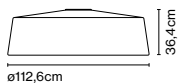

Soho C 112 LED

Code	Finish	Price
A631-109	● White	*2590 €
A631-110	● Stone grey	*2590 €
A631-111	● Black	*2590 €

Materials: Shade: Rotary moulded polyethylene
Diffuser: Methacrylate opal

Dimmable: Yes
Integrated dimmer: No
Dimming protocols: DALI / DSI

Product type: Ceiling
Light source: LED SMD 400mA 106,8W 2700K CRI90 17100lm
Luminaire: 220 - 240 VAC DALI 2 118,3W 8836lm
Weight: Net 24,8 kg – Gross 27,6 kg
Package: 116 x 114 x 39 cm – 27,6 kg Vol – 0,53 m³
Product notes: 3000K available upon request
LED included

Dimmable

CE

ERC

UK
CA