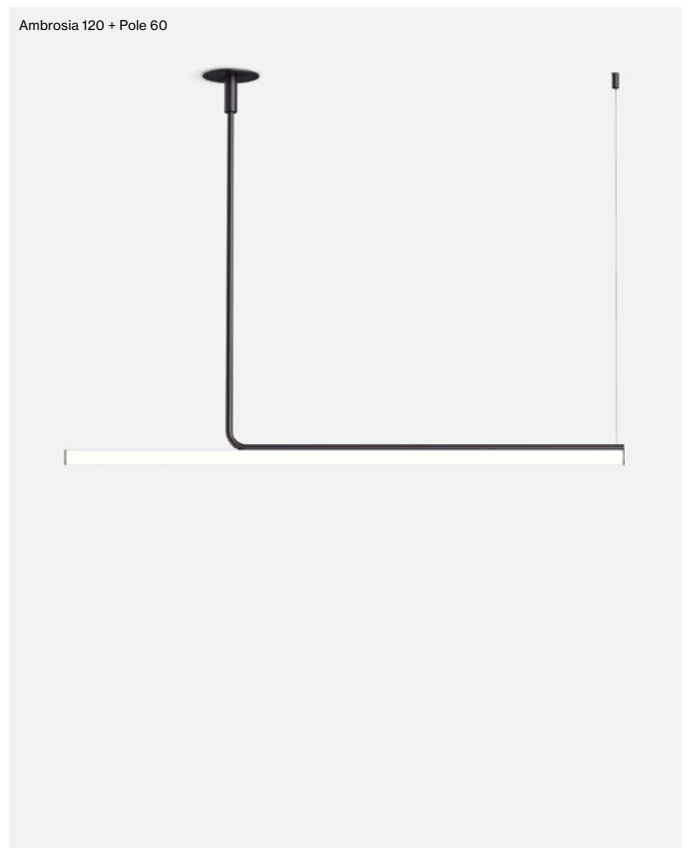

Ambrosia 120

Code	Finish	CCT	Price
A704-001-15-22K	● Matt Gold	22K	715 €
A704-001-15-27K	● Matt Gold	27K	705 €
A704-001-15-30K	● Matt Gold	30K	705 €
A704-001-16-22K	● Black	22K	715 €
A704-001-16-27K	● Black	27K	705 €
A704-001-16-30K	● Black	30K	705 €

Materials: Aluminium
Structure: Aluminium
Diffuser: Methacrylate
Canopy: Aluminium / Steel

Dimmable: Yes
Integrated dimmer: No
Dimming protocols: It depends on the purchased power supply.

Product type: Pendant / Ceiling

Light source Ambrosia 22K: LED SMD 24Vdc 19,2W 2200K CRI90 2116lm
Luminaire Ambrosia 22K: (Power supply not included) 1885lm

Light source Ambrosia 27K: LED SMD 24Vdc 19,2W 2700K CRI90 2028lm
Luminaire Ambrosia 27K: (Power supply not included) 1891lm

Light source Ambrosia 30K: LED SMD 24Vdc 19,2W 3000K CRI90 2256lm
Luminaire Ambrosia 30K: (Power supply not included) 1927lm

Weight: Net 2,4 kg – Gross 3 kg

Package: 29 x 10 x 135 cm - 2 kg - VOL - 0,04 m³
8 x 8 x 128 cm - 1 kg - VOL - 0,01 m³

Product notes: 24V remote power supply to be ordered separately.
LED included

Dimmable

CE

ERC

UK
CA

(1) The height can be increased by means of the 40 or 60 cm poles (max. 3 units.) They can be combined.

Wire installation: Hardwired / Recessed