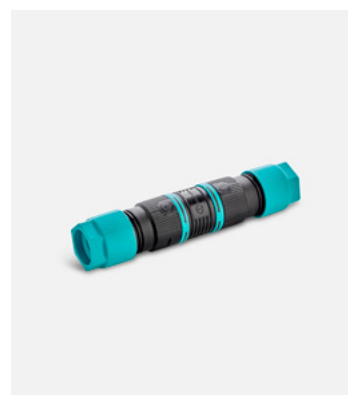

Ginger: Connector Accessory

Code	Description	Price
A963-001	2 way terminal block 4 poles IP68 H2O Stop. (ø5,5÷12mm cable).	50 €
A963-002	3/4 way terminal block 4 poles IP68 H2O Stop. (ø5,5÷12mm cable).	98 €