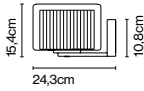

Mercer A

Code	Finish	Price
A89-050	● Natural cotton ribbon	398 €
A89-076	● Pearl white	398 €

Materials
Shade: Textile
Structure: Blown glass
Wal bracket: Chromed iron

Product type: Wall
Light source: E14 LED 5W
Weight: Net 1,35 kg – Gross 2 kg
Package: 33 x 33 x 28 cm – 2 kg Vol – 0,03 m³

Wire installation: Hardwired