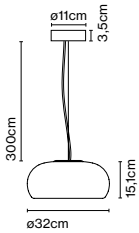

Dimmable

Cable length: 3 m  
Wire installation: Hardwired  
Color cord: Black  
Canopy color: Black