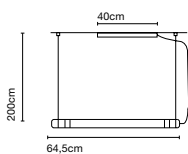

Neón de Luz NL - S 65

Code	Finish	Dimming	Class	Price
A70-511	● Aluminium LED	-	II	*453 €
A70-514	● Aluminium LED	DALI	II	*527 €

Materials
Structure: Polycarbonate with reflectors
Brackets: Chromed zamac
Reactance box: Polycarbonate

Dimmable: Depends on the model
Integrated dimmer: No
Dimming protocols: DALI

Product type: Pendant

Light source: LED SMD 450mA 15W 3000K CRI80 2250lm

Luminaire: 220 - 240 VAC 18,94W
220 - 240 VAC DALI 18,87W

Weight: Net 1,4 kg – Gross 1,8 kg

Package: 68 x 8 x 8 cm – 0,6 kg Vol – 0,004 m³
50 x 18 x 8 cm – 1,2 kg Vol – 0,006 m³

Dimmable

CE

ERC

UK
CA

Cable length: 2 m
Wire installation: Hardwired
Color cord: Transparent
Canopy color: White