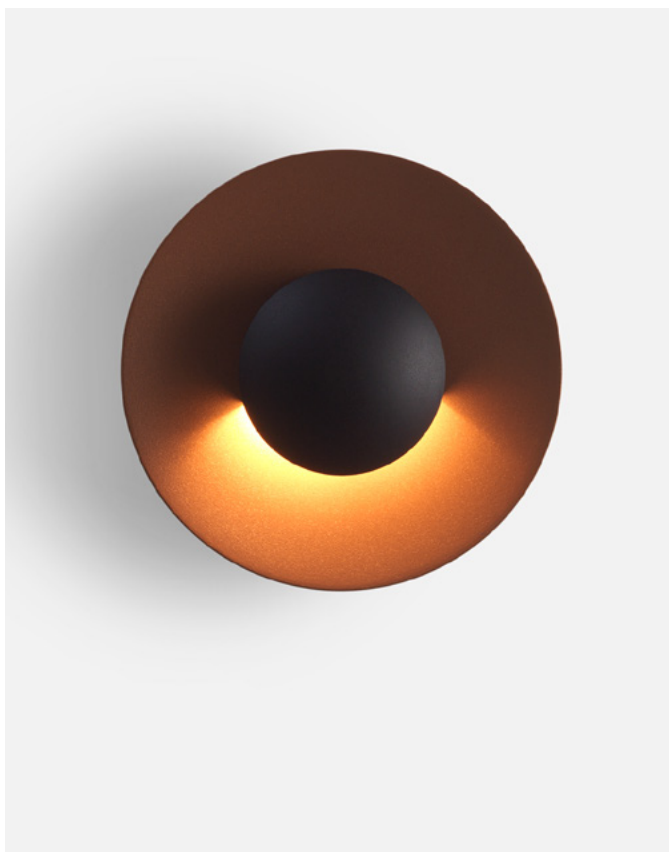

Ginger 15C IP65

Code	Finish	Price
A662-549-31	● Rust Brown	290 €
A662-549-39	● Black - White (RAL 9005-9010)	290 €

Materials
Diffuser: Aluminium
Dissipater: Aluminium
Structure: Stainless steel

Dimmable: Yes
Integrated dimmer: No
Dimming protocols: It depends on the purchased power supply.
Phase cut (Triac)
DALI

Product type: Wall / Ceiling
Light source: LED SMD 24Vdc 5W 2700K CRI90 495lm
Luminaire: (Power supply not included) 67lm - Black-White
(Power supply not included) 27lm - Rust brown
Weight: Net 0,4 kg – Gross 0,5 kg
Package: 24 x 21 x 10 cm – 0,5 kg Vol – 0,01 m³
Product notes: 24V remote power supply to be ordered separately.
LED included

Dimmable

CE

IP65

EAC

UK CA

Power supplies on page 103

Canopy color: Black
Wire installation: Hardwired