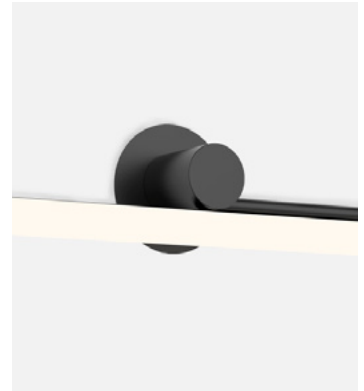

Power supply Dimmable

Code	Description	Dimming	Class	Price
968-223-23	20W - 24V	Triac	II	64 €
968-262	50W - 24V	Triac	II	62 €
968-227	35W - 24V	DALI	II	138 €
968-206	60W - 24V	DALI	II	165 €

Product type: Power supply

Dimmable

Product notes: Take into account the total power in watts and the power of the driver. The wattage of the selected lamps cannot exceed the max wattage of the canopy's driver. Therefore, you must choose your canopy/driver by the power required.