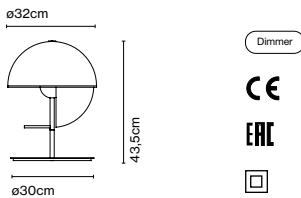

Theia M

Code	Finish	Price
A672-001	● White (RAL 9010)	959 €
A672-002	● Black (RAL 9005)	959 €

Materials: Base: Iron; Stem: Iron; Dissipater: Aluminium; Diffuser: Spun metal; Shade: Thermoformed methacrylate

Dimmable: No
Integrated dimmer: Yes

Product type: Table
Light source: LED SMD 700mA 8,2W 2700K CRI90 913lm
Luminaire: 100 - 240 VAC 10,85W
Weight: Net 5,9 kg – Gross 7,2 kg
Package: 36 x 36 x 24 cm – 5,8 kg Vol – 0,03 m³
44 x 18 x 12 cm – 1,4 kg Vol – 0,01 m³
LED included

Cable length: 1,5 m
Wire installation: Plug-in
Color cord: Black
Switch location: Built-in the dissipater