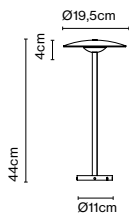

Ginger B 20/44

Code	Finish	Price
A662-554-31	● Rust Brown - White	396 €
A662-554-39	● Black - White (RAL 9005-9010)	396 €

Materials	Dimmable: Yes
Diffuser: Aluminium	Integrated dimmer: No
Structure: Aluminium	Dimming protocols: It depends on the purchased power supply.

Product type: Bollard
Light source: LED SMD 24Vdc 5W 2700K CRI90 495lm
Luminaire: (Power supply not included) 161lm
Weight: Net 0,8 kg – Gross 1,3 kg
Package: 25 x 23 x 12 cm – 0,7 kg Vol – 0,007 m³
15 x 13 x 48 cm – 0,6 kg Vol – 0,009 m³
Product notes: 24V remote power supply to be ordered separately.
LED included

Dimmable

CE

IP65

ERC

UK
CA