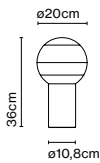

Dipping Light S

Code	Finish	Price
A691-066	White - Brushed Brass	722 €
A691-067	White - Graphite	722 €
A691-068	Blue - Brushed Brass	722 €
A691-069	Blue - Graphite	722 €
A691-070	Green - Brushed Brass	722 €
A691-071	Green - Graphite	722 €
A691-072	Amber - Brushed Brass	722 €
A691-073	Amber - Graphite	722 €
A691-074	Pink - Brushed Brass	722 €
A691-075	Pink - Graphite	722 €

Materials
Body: Metal
Diffuser: Brilliant white blown glass globe with layered paint

Dimmable: Yes
Integrated dimmer: Yes
Dimming protocols: Progressive dimmer from 0 to 100

Product type: Table
Light source: LED SMD 700mA 8,6W 2700K CRI90 765lm
Luminaire: 85 - 264 VAC 11,56W
Weight: Net 1,4 kg – Gross 2,5 kg
Package: 17 x 35 x 17 cm – 1,4 kg Vol – 0,009 m³
25 x 25 x 31 cm – 1,1 kg Vol – 0,02 m³
LED included

Cable length: 2 m
Wire installation: Plug-in
Color cord: Black
Switch location: In-line