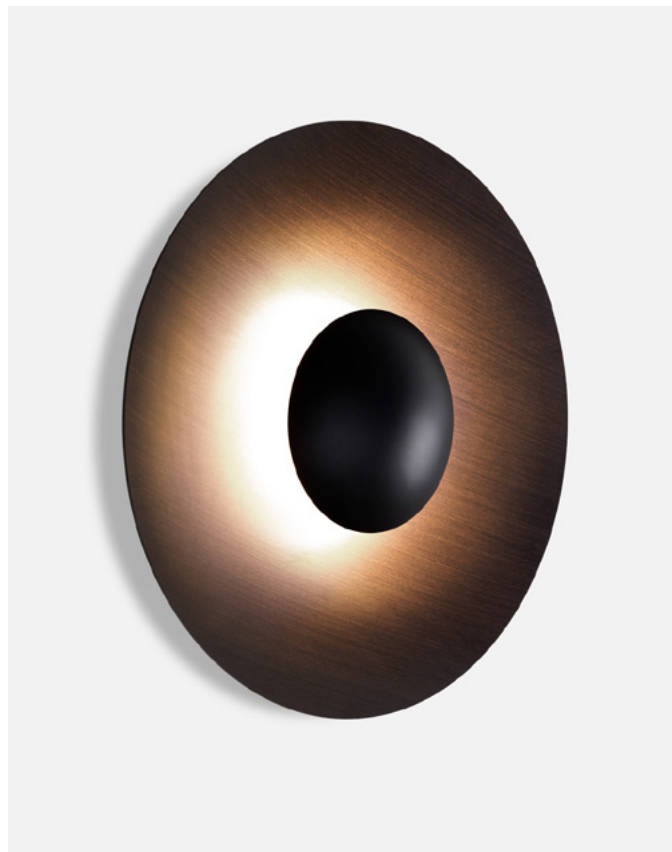

Ginger 32C

Code	Finish	Price
A662-146	● Oak - White	426 €
A662-147	● Wenge - White	426 €
A662-148	● Oak - Oak	426 €
A662-149	● Wenge - Wenge	426 €
A662-382	● Brushed brass - Brushed brass	444 €
A662-383	● Black - White	397 €
A662-570-36-27K	● Mauve (RAL 010 70 10)	397 €
A662-570-37-27K	● Sand (RAL 050 85 10)	397 €
A662-570-38-27K	● Stone Grey (RAL 000 65 00)	397 €

Materials
Diffuser: Pressed wood or brushed aluminium
Dissipater: Aluminium
Canopy: Metal

Dimmable: Yes
Integrated dimmer: No
Dimming protocols: Phase cut (Triac)
Casambi

Product type: Wall / Ceiling
Light source: LED SMD 700mA 8,2W 2700K CRI90 913lm
Luminaire: 220 - 240 VAC TRIAC 9W 350lm
Weight: Net 1 kg – Gross 2 kg
Package: 43 x 48 x 17 cm – 2 kg Vol – 0,04 m³
LED included

Canopy color: Black
Wire installation: Hardwired