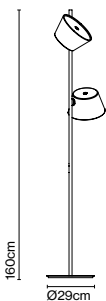

Tam Tam P2 NEW

Code	Finish	Price
Stem		
A633-143 39	● Black semi-matt (RAL 9011)	455 €
Shades		
A633-130 39	● Black semi-matt (RAL 9011)	150 €
A633-130 35	● Off-white semi-matt (RAL 1013)	150 €
A633-130 37	● Sand semi-matt (RAL 7032)	165 €
A633-130 38	● Silver grey semi-matt (RAL 7001)	165 €
A633-130 42	● Olive yellow semi-matt (RAL 1020)	165 €
A633-130 46	● Orange semi-matt (RAL 2000)	165 €
A633-130 47	● Brown grey semi-matt (RAL 7013)	165 €

Materials
Shade: Aluminium
Diffuser: Opalescent methacrylate
Structure: Metal

Product type: Floor
Light source: 2x E27 LED Standard 8W
Weight: Net 7 kg – Gross 9 kg
Package: 168 x 18 x 18 cm – 4 kg Vol – 0,008 m³
          33 x 33 x 3 cm – 3 kg Vol – 0,003 m³
          (2x) 24 x 24 x 16 cm – 1 kg Vol – 0,009 m³