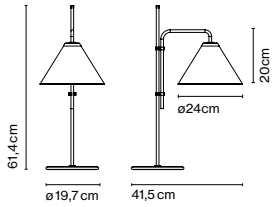

Funiculí S Fabric

Code	Finish	Price
A641-405	● Black - White	279 €
A641-406	● Black - Sand	279 €

Materials

Base: Iron wapped with black rubber

Stem: Iron

Shade: White or sand polyester shade, made of a PVC-PET laminated film

Product type: Wall

Light source: E14 LED 5W

Weight: Net 1,7 kg – Gross 2,7 kg

Package: 65 x 31 x 10 cm – 2,4 kg Vol – 0,02 m³
26 x 26 x 18 cm – 0,3 kg Vol – 0,012 m³

CE

ERC

Cable length: 2 m

Wire installation: Plug-in

Color cord: Black

Switch location: In-line