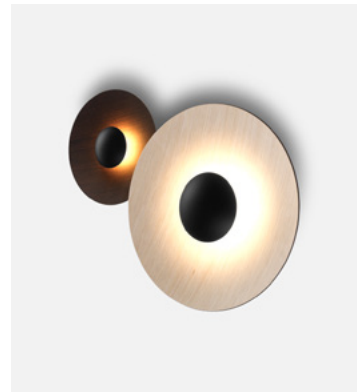

Canopy color: Black
Wire installation: Hardwired