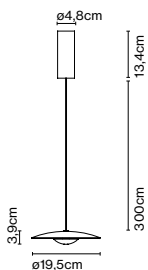

Ginger 20

Code	Finish	Price
A662-180	● Oak - White	283 €
A662-181	● Wenge -White	283 €
A662-182	● Oak -Oak	283 €
A662-183	● Wenge - Wenge	283 €
A662-340	● Brushed brass - Brushed brass	307 €
A662-341	● Brushed brass - White	315 €
A662-342	● Black - White	259 €

Materials: Pressed wood or brushed aluminium
Diffuser: Aluminium
Dissipater: Aluminium

Dimmable: Yes
Integrated dimmer: No
Dimming protocols: Phase cut (Triac)

Product type: Pendant
Light source: LED SMD 350mA 4,05W 2700K CRI90 463lm
Luminaire: 220 - 240 VAC TRIAC 5,72W 16lm
Weight: Net 0,6 kg – Gross 0,8 kg
Package: 23 x 21 x 10 cm – 0,8 kg Vol – 0,01 m³

Dimmable

CE

ERC

UK

□

Cable length: 3 m
Wire installation: Hardwired
Color cord: Black
Canopy color: Black