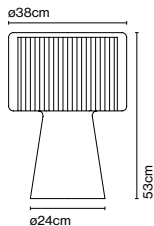

Mercer

Code	Finish	Price
A89-001	● Natural cotton ribbon	916 €
A89-070	● Pearl white	916 €

Materials
Shade: Textile
Structure: Blown glass
Diffuser: Opal disc

Integrated dimmer: Yes
Dimmer Type: Progressive in-line dimmer

Product type: Table
Light source: E27 LED 9,5W DIM
Weight: Net 5 kg – Gross 7 kg
Package: 65 x 49 x 49 cm – 7 kg Vol – 0,16 m³

Dimmer

CE

ERC