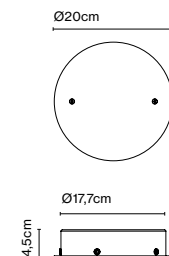

Circular Canopy 50W

Code	Finish	Dimming	Class	Price
A693-010	● Black	Triac	II	292 €
A693-011	● Black	DALI (max. 35W)	II	313 €
A693-023	● Black	Casambi (max. 35W)	II	490 €

Materials
Structure: Painted iron

Product type: Accessory
Luminaire: 220 - 240 VAC TRIAC 50W (max.)
220 - 240 VAC DALI/Casambi 35W (max.)

Weight: Net 1,15 kg – Gross 1,4 kg
Package: 23 x 21 x 9 cm - 1,4 kg – VOL - 0,004 m³
Product notes: Canopy for 24V luminaires.

Wire installation: Hardwired
Canopy color: Black - Entry points: 5

Dimmable: Yes
Integrated dimmer: No
Dimming protocols: Phase cut (Triac)
DALI
Casambi