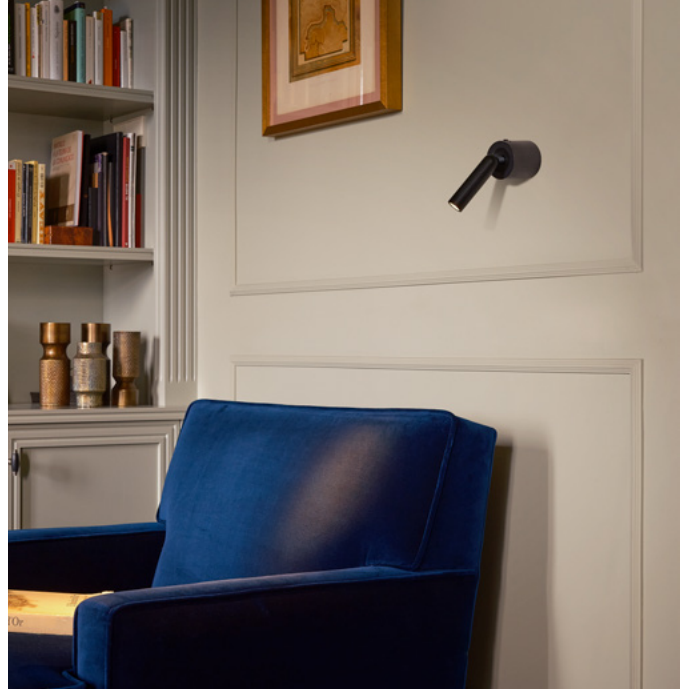

Its ergonomic design beckons you to move it in any direction, up to 360°, and its use is very intuitive. When opened, it turns on automatically; when closed, it turns off and hides away in the wall, like camouflage. It's so versatile it can be installed

vertically or horizontally, adapting to the needs of your space. Also Ledtube features a honeycomb grill that traps peripheral light in all directions, avoiding glare.