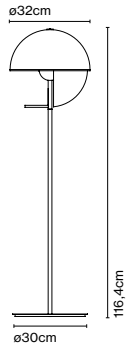

Theia P

Code	Finish	Price
A672-003	● White (RAL 9010)	1026 €
A672-004	● Black (RAL 9005)	1026 €

Materials
Base: Iron
Stem: Iron
Dissipater: Aluminium
Diffuser: Spun metal
Shade: Thermoformed methacrylate

Dimmable: No
Integrated dimmer: Yes

Product type: Floor
Light source: LED SMD 700mA 8,2W 2700K CRI90 913lm
Luminaire: 100 - 240 VAC 10,85W
Weight: Net 6,8 kg – Gross 8,5 kg
Package: 37 x 37 x 23 cm – 5,8 kg Vol – 0,03 m³
120 x 17 x 12 cm – 2,7 kg Vol – 0,02 m³
LED included

Dimmer

CE

ERC