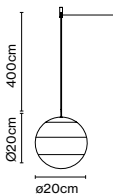

Dipping Light 20 - 24V

Code	Finish	Price
A691-270	White	355 €
A691-271	Blue	355 €
A691-272	Green	355 €
A691-273	Amber	355 €
A691-274	Pink	355 €

Materials
Diffuser: Brilliant white blown glass globe with layered paint
Cover: Polycarbonate

Dimmable: Yes
Integrated dimmer: No
Dimming protocols: It depends on the purchased power supply.
Phase cut (Triac), DALI, Casambi

Product type: Pendant
Light source: LED SMD 24Vdc 5W 2700K CRI90 495lm
Luminaire: (Power supply not included) 231lm
Weight: Net 1,06 kg – Gross 1,7 kg
Package: 36 x 26 x 26 cm – 1,7 kg Vol – 0,02 m³
Product notes: Use with Cluster page 36.
1 pc. hook accessory included
LED included

Dimmable

CE

EAC

UK
CA