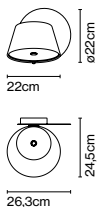

Tam Tam A NEW

Code	Finish	Price
Base 1		
A633-140 35	● Off-white semi-matt (RAL 1013)	186 €
Shade		
A633-130 39	● Black semi-matt (RAL 9011)	150 €
A633-130 35	● Off-white semi-matt (RAL 1013)	150 €
A633-130 37	● Sand semi-matt (RAL 7032)	165 €
A633-130 38	● Silver grey semi-matt (RAL 7001)	165 €
A633-130 42	● Olive yellow semi-matt (RAL 1020)	165 €
A633-130 46	● Orange semi-matt (RAL 2000)	165 €
A633-130 47	● Brown grey semi-matt (RAL 7013)	165 €

Materials
Shade: Aluminium
Diffuser: Opalescent methacrylate
Plate: Metal

Product type: Wall
Light source: E27 LED Standard 8W
Weight: Net 1,2 kg – Gross 2 kg
Package: 31 x 31 x 13 cm – 1,3 kg Vol – 0,012 m³
24 x 24 x 17 cm – 0,7 kg Vol – 0,009 m³