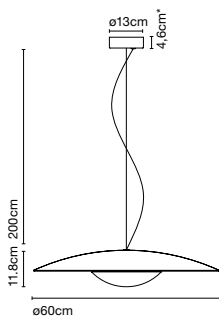

Ginger 60

Code	Finish	Dimming	Class	Price
A662-056	● Oak - White	Triac	II	803 €
A662-057	● Wenge - White	Triac	II	803 €
A662-058	● Oak - White	DALI	I	880 €
A662-059	● Wenge - White	DALI	I	880 €
A662-060	● Oak - White	1-10V	I	880 €
A662-061	● Wenge - White	1-10V	I	880 €
A662-368	● Brushed brass - Brushed brass	Triac	II	958 €
A662-369	● Brushed brass - White	Triac	II	982 €
A662-370	● Black - White	Triac	II	754 €
A662-372	● Brushed brass - Brushed brass	DALI	I	1033 €
A662-373	● Brushed brass - White	DALI	I	1057 €
A662-374	● Black - White	DALI	I	826 €

Materials

Diffuser: Pressed wood or brushed aluminium

Dissipater: Aluminium

Dimmable: Yes

Integrated dimmer: No

Dimming protocols: Phase cut (Triac)
DALI, Casambi
1-10V

Product type: Pendant

Light source: LED SMD 700mA 22,4W 2700K CRI90 2933lm

Luminaire: 180 - 295 VAC TRIAC 26,09W 1165lm

220 - 240 VAC DALI 26,37W 1165lm

220 - 240 VAC 1-10V 27,15W 1165lm

Weight: Net 3,5 kg – Gross 6,2 kg

Package: 67 x 67 x 24 cm – 6,2 kg Vol – 0,1 m³

LED included

Dimmable

CE

ERC

UK
CA

* 6,5cm (DALI)

Cable length: 2 m

Wire installation: Hardwired

Color cord: Black

Canopy color: Black

Product notes: Casambi available upon request, upcharge of 190 €¹

¹ Triac version price