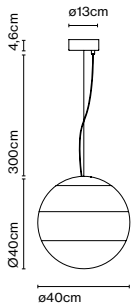

Dipping Light 40 NEW

Code	Finish	Price
A691-437-35-27K	White	875 €
A691-437-48-27K	Blue	875 €
A691-437-45-27K	Green	875 €
A691-437-30-27K	Amber	875 €
A691-437-44-27K	Pink	875 €

Materials
Diffuser: Brilliant white blown glass globe with layered paint
Cover: Polycarbonate
Canopy: Metal

Dimmable: Yes
Integrated dimmer: No
Dimming protocols: Phase cut (Triac)

Product type: Pendant
Light source: LED COB 700mA 23,7W 2700K CRI90 3280lm
Luminaire: 220 - 240 VAC TRIAC 28,4W
Weight: Net 4,2 kg – Gross 6,5 kg
Package: 55 x 55 x 57 cm – 6,5 kg Vol – 0,17 m³
LED included

Dimmable

CE

ERC

UK
PA