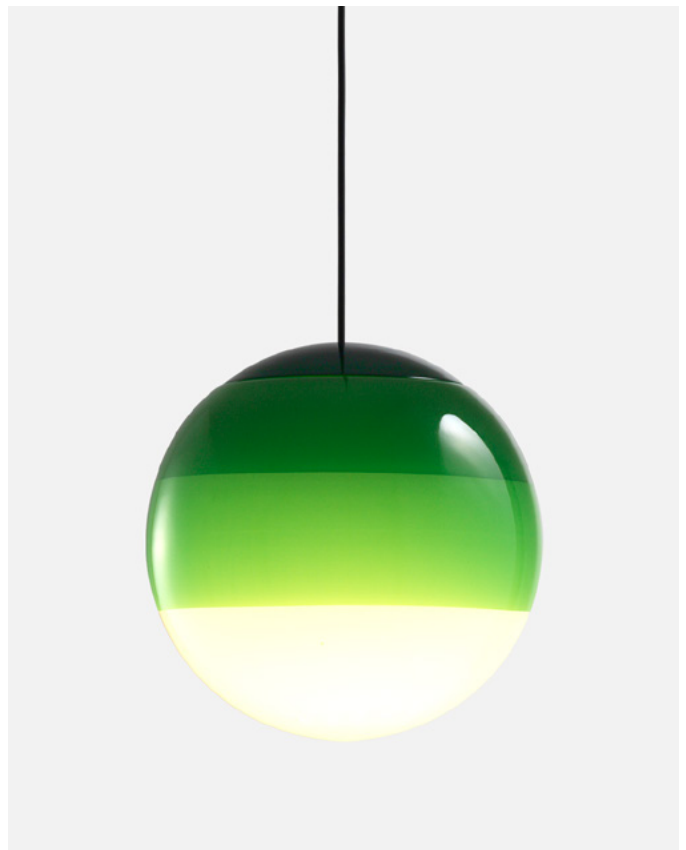

Dipping Light 13 - 24V

Code	Finish	Price
A691-250	● White	252 €
A691-251	● Blue	252 €
A691-252	● Green	252 €
A691-253	● Amber	252 €
A691-254	● Pink	252 €

Materials
Diffuser: Brilliant white blown glass globe with layered paint
Cover: Polycarbonate

Dimmable: Yes
Integrated dimmer: No
Dimming protocols: It depends on the purchased power supply.
Phase cut (Triac), DALI, Casambi

Product type: Pendant
Light source: LED SMD 24Vdc 5W 2700K CRI90 495lm
Luminaire: (Power supply not included) 203lm
Weight: Net 0,6 kg – Gross 1 kg
Package: 21 x 22 x 23 cm – 1 kg Vol – 0,01 m³
Product notes: Use with Cluster page 36.
1 pc. hook accessory included
LED included

Dimmable

CE

ERC

UK
CA

Cable length: 4 m
Wire installation: Hardwired
Color cord: Black