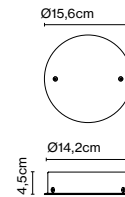

Circular Canopy 20W

Code	Finish	Dimming	Class	Price
A693-008	● Black	Triac	II	225 €
A693-009	● Black	DALI (max. 16W)	II	250 €
A693-022	● Black	Casambi (max. 16W)	II	420 €

Materials
Structure: Painted iron

Product type: Accessory
Luminaire: 220 - 240 VAC TRIAC 20W (max.)
220 - 240 VAC DALI/Casambi 16W (max.)

Weight: Net 0,78 kg – Gross 1 kg
Package: 23 x 21 x 9 cm - 1 kg – VOL - 0,004 m³
Product notes: Canopy for 24V luminaires.

Wire installation: Hardwired
Canopy color: Black - Entry points: 3

Dimmable: Yes
Integrated dimmer: No
Dimming protocols: Phase cut (Triac)
DALI
Casambi