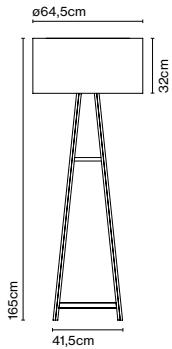

Cala P165

Code	Finish	Price
A645-009	● Oak - Pearl White	1091 €

Materials
Shade: White polyester PET, textilene
Diffuser: Methacrylate
Structure: Varnished Oak

Product type: Floor
Light source: 3x E27 LED Standard 8W
Weight: Net 5,02 kg – Gross 10,3 kg
Package: 69 x 69 x 37 cm - 5,3 kg – VOL - 0,18 m³
50 x 13 x 155 cm - 5 kg – VOL - 0,02 m³

Cable length: 2 m
Wire installation: Plug-in
Color cord: Black
Switch location: In-line