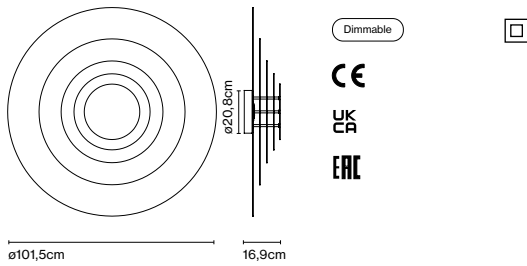

Concentric L

Code	Finish	Price
A678-007	● Corona (Fluor colors)	*1943 €
A678-008	● Minor (Cold colors)	*1943 €
A678-009	● Major (Warm colors)	*1943 €

Materials
Structure: Lacquered white metal,
backed with colored vinyl.

Dimmable: Yes
Integrated dimmer: No
Dimming protocols: Phase cut (Triac)

Product type: Wall / Ceiling
Light source: LED SMD 700mA 8,2W 2700K CRI90 913lm
Luminaire: 220 - 240 VAC TRIAC 9W
Weight: Net 11 kg – Gross 17 kg
Package: 107 x 107 x 23 cm – 17 kg Vol – 0,26 m³
LED included

Wire installation: Hardwired