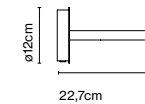

Hardwired wall bracket IP65

Code A654-006
Finish ● Graphite grey (RAL 7024)

Price
151 €