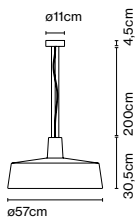

Soho 57 LED

Code	Finish	Price
A631-100	● White	982 €
A631-101	● Stone grey	982 €
A631-102	● Black	982 €

Materials: Rotary moulded polyethylene
Shade: Rotary moulded polyethylene
Diffuser: Methacrylate opal

Dimmable: Yes
Integrated dimmer: No
Dimming protocols: DALI / DSI, Casambi

Product type: Pendant
Light source: LED SMD 700mA 28,7W 2700K CRI80 3446lm
Luminaire: 220 - 240 VAC DALI 33,5W 2086lm
Weight: Net 7 kg – Gross 8,5 kg
Package: 60 x 60 x 36 cm – 8,5 kg Vol – 0,13 m³
LED included

Dimmable

CE

ERC

UK
CA