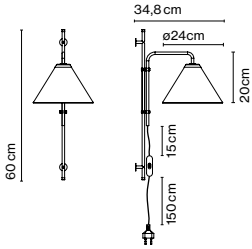

Funiculí A Fabric

Code	Finish	Price
A641-403	● Black - White	234 €
A641-404	● Black - Sand	234 €

Materials

Stem: Iron
Shade: White or sand polyester shade, made of a PVC-PET laminated film

Product type: Wall

Light source: E14 LED 5W

Weight: Net 0,7 kg – Gross 1,7 kg

Package: 65 x 29 x 10 cm – 1,4 kg Vol – 0,02 m³
26 x 26 x 18 cm – 0,3 kg Vol – 0,012 m³

CE

ERC