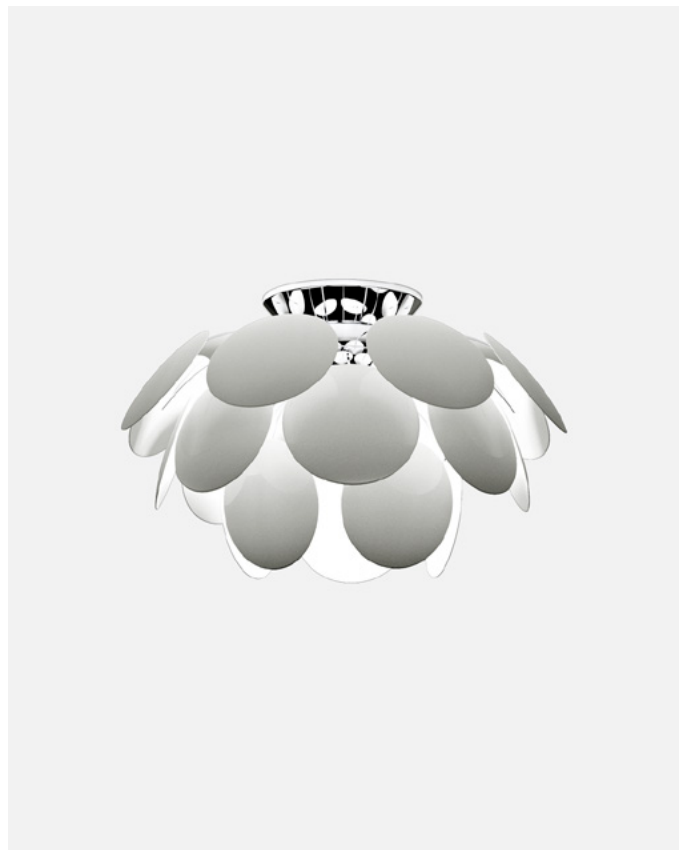

Discocó C68

Code	Finish	Price
A620-123	● White (RAL 9003)	817 €
A620-126	● Black - Gold (RAL 9004 - Gold)	1250 €

Materials
Discs: ABS
Semi-sphere: Chromed metal

Product type: Ceiling
Light source: 3x E27 LED Globe (ø120) 14W
Weight: Net 4,2 kg – Gross 7 kg
Package: 109 x 33 x 27 cm - 7 kg – VOL - 0,097 m³

Wire installation: Hardwired