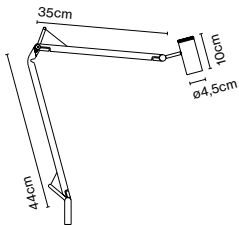

Polo

Code A642-001   Finish ● Black (RAL 9005)   Price 445 €

Materials   Dimmable: No
Diffuser: Aluminium
Body: Aluminium

Product type: Table
Light source: LED SMD 350mA 6,3W 3000K CRI80 532,4lm
Luminaire: 100 - 240 VAC 8,34W 441lm
Weight: Net 0,7 kg – Gross 1,8 kg
Package: 53 x 36 x 11 cm – 1,8 kg Vol – 0,019 m³
Product notes: Reflector with 80° degree aperture
LED included

Cable length: 2,2 m
Wire installation: Plug-in
Color cord: Black
Switch location: Built-in the shade