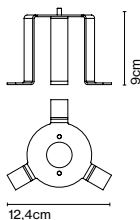

Ground fixation plate

Code	Finish	Price
A662-556	● Stainless steel	56 €

Materials
Structure: Stainless steel 316 L

Product type: Accessory
Weight: Net 0,3 kg – Gross 0,4 kg
Package: 15 x 15 x 13 cm - 0,4 kg – VOL - 0,003 m³