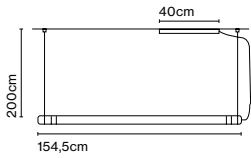

Neón de Luz NL - S 155

Code	Finish	Dimming	Class	Price
A70-505	● Aluminium LED	-	II	*718 €
A70-517	● Aluminium LED	DALI	II	*787 €

Materials
Structure: Polycarbonate with reflectors
Brackets: Chromed zamac
Reactance box: Polycarbonate

Dimmable: Depends on the model
Integrated dimmer: No
Dimming protocols: DALI

Product type: Pendant
Light source: LED SMD 450mA 51,25W 3000K CRI80 8715lm
Luminaire: 220 - 240 VAC 55,98W 4274lm
220 - 240 VAC DALI 55,82W 4274lm
Weight: Net 2,3 kg – Gross 3,2 kg
Package: 158 x 8 x 8 cm – 2 kg Vol – 0,010 m³
58 x 22 x 5 cm – 1,2 kg Vol – 0,006 m³
LED included

Dimmable

CE

ERC

UK
CA

Cable length: 2 m
Wire installation: Hardwired
Color cord: Transparent
Canopy color: White