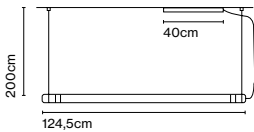

Neón de Luz NL - S 125

Code	Finish	Dimming	Class	Price
A70-504	● Aluminium LED	-	II	*632 €
A70-516	● Aluminium LED	DALI	II	*702 €

Materials
Structure: Polycarbonate with reflectors
Brackets: Chromed zamac
Reactance box: Polycarbonate

Dimmable: Depends on the model
Integrated dimmer: No
Dimming protocols: DALI

Product type: Pendant
Light source: LED SMD 450mA 38,9W 3000K CRI80 5190lm
Luminaire: 220 - 240 VAC 40,35W 3020lm
220 - 240 VAC 40,29W 3020lm
Weight: Net 2,1 kg – Gross 2,74 kg
Package: 127 x 8 x 8 cm – 1,54 kg Vol – 0,008 m³
51 x 17 x 8 cm – 1,2 kg Vol – 0,006 m³
LED included

Dimmable

CE

EAC

UK
CA

Cable length: 2 m
Wire installation: Hardwired
Color cord: Transparent
Canopy color: White