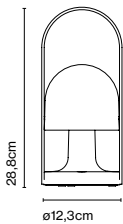

Materials: Diffuser: Opal Polycarbonate  
 Body: Polycarbonate  
 Handle: Plywood with natural oak varnish

Integrated dimmer: Yes  
 Dimmer Type: 3 positions dimmer

Product type: Table / Portable  
 Light source: LED SMD 1A 3,5W 2700K CRI90 216lm  
 Luminaire: in 5 Vdc 1,5A 135lm  
 Weight: Net 0,7 kg – Gross 1,8 kg  
 Package: 35 x 24 x 36 cm – 1,8 kg Vol – 0,03 m<sup>3</sup> (1u)  
 51 x 35 x 36 cm – 8 kg Vol – 0,064 m<sup>3</sup> (6u)  
 Product notes: Multiple order of 6 units. Power outlet not included.  
 Charging cable included (USB to USB-C). Power adapter not included.  
 LED included