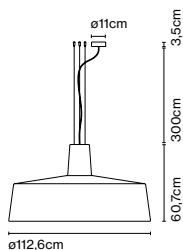

Soho 112 LED

Code	Finish	Price
A631-103	● White	2656 €
A631-104	● Stone grey	2656 €
A631-105	● Black	2656 €

Materials: Rotary moulded polyethylene
Shade: Rotary moulded polyethylene
Diffuser: Methacrylate opal

Dimmable: Yes
Integrated dimmer: No
Dimming protocols: DALI / DSI, Casambi

Product type: Pendant
Light source: LED SMD 400mA 106,8W 2700K CRI90 17100lm
Luminaire: 220 - 240 VAC DALI 2 118,3W 8836lm
Weight: Net 27,6 kg – Gross 32 kg
Package: 116 x 114 x 71 cm – 32 kg Vol – 0,95 m³
LED included

Dimmable

CE

ERC

UK
CA