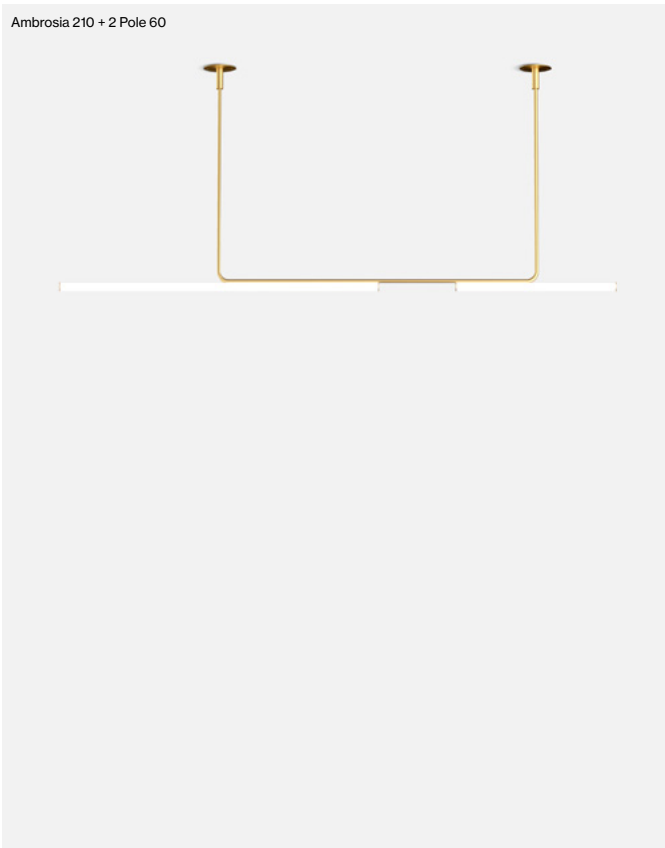

Ambrosia 180

Code	Finish	CCT	Price
A704-002-15-22K	● Matt Gold	22K	863 €
A704-002-15-27K	● Matt Gold	27K	846 €
A704-002-15-30K	● Matt Gold	30K	846 €
A704-002-16-22K	● Black	22K	863 €
A704-002-16-27K	● Black	27K	846 €
A704-002-16-30K	● Black	30K	846 €

Materials
Structure: Aluminium
Diffuser: Methacrylate
Canopy: Aluminium / Steel

Dimmable: Yes
Integrated dimmer: No
Dimming protocols: It depends on the purchased power supply.

Product type: Pendant / Ceiling

Light source Ambrosia 22K: LED SMD 24Vdc 28,8W 2200K CRI90 3174lm
Luminaire Ambrosia 22K: (Power supply not included) 2823lm

Light source Ambrosia 27K: LED SMD 24Vdc 28,8W 2700K CRI90 3042lm
Luminaire Ambrosia 27K: (Power supply not included) 2833lm

Light source Ambrosia 30K: LED SMD 24Vdc 28,8W 3000K CRI90 3384lm
Luminaire Ambrosia 30K: (Power supply not included) 2886lm

Weight: 3,1 kg – Gross 3,6 kg

Package: 29 x 10 x 135 cm - 2 kg – VOL - 0,04 m³

8 x 8 x 188 cm - 1,6 kg – VOL - 0,01 m³

Product notes: 24V remote power supply to be ordered separately.
LED included

(1) The height can be increased by means of the 40 or 60 cm poles (max. 3 units.) They can be combined..

Wire installation: Hardwired / Recessed

Ambrosia 210

Code	Finish	CCT	Price
A704-003-15-22K	● Matt Gold	22K	1118 €
A704-003-15-27K	● Matt Gold	27K	1101 €
A704-003-15-30K	● Matt Gold	30K	1101 €
A704-003-16-22K	● Black	22K	1118 €
A704-003-16-27K	● Black	27K	1101 €
A704-003-16-30K	● Black	30K	1101 €

Materials
Structure: Aluminium
Diffuser: Methacrylate
Canopy: Aluminium / Steel

Dimmable: Yes
Integrated dimmer: No
Dimming protocols: It depends on the purchased power supply.

Product type: Pendant / Ceiling

Light source Ambrosia 22K: LED SMD 24Vdc 28,8W 2200K CRI90 3174lm
Luminaire Ambrosia 22K: (Power supply not included) 2802lm