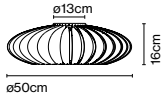

Maranga C

Code A644-012   Finish ● White (RAL 9003)   Price *426 €

Materials
Shade: Polycarbonate, chromed
metal cover
Diffuser: Transparent polycarbonate

Product type: Ceiling
Light source: 3x E27 LED Standard 8W
Weight: Net 2,2 kg – Gross 3,8 kg
Package: 60 x 60 x 24 cm – 3,8 kg Vol – 0,09 m³

Wire installation: Hardwired