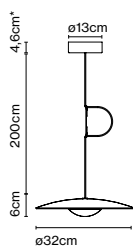

Ginger 32

Code	Finish	Dimming	Class	Price
A662-019	● Oak - White	Triac	II	499 €
A662-020	● Wenge - White	Triac	II	499 €
A662-021	● Oak - White	DALI	I	637 €
A662-022	● Wenge - White	DALI	I	637 €
A662-023	● Oak - White	1-10V	I	666 €
A662-024	● Wenge - White	1-10V	I	666 €
A662-352	● Brushed brass - Brushed brass	Triac	II	517 €
A662-353	● Brushed brass - White	Triac	II	530 €
A662-354	● Black - White	Triac	II	433 €
A662-356	● Brushed brass - Brushed brass	DALI	I	668 €
A662-357	● Brushed brass - White	DALI	I	679 €
A662-358	● Black - White	DALI	I	566 €

Materials

Diffuser: Pressed wood or brushed aluminium

Dissipater: Aluminium

Dimmable: Yes

Integrated dimmer: No

Dimming protocols: Phase cut (Triac)
DALI, Casambi
1-10V

Product type: Pendant

Light source: LED SMD 700mA 8,2W 2700K CRI90 913lm

Luminaire: 220 - 240 VAC TRIAC 10,87W 350lm

220 - 240 VAC DALI 11,59W 350lm

220 - 240 VAC 1-10V 10,36W 350lm

Weight: Net 1,4 kg – Gross 2,5 kg

Package: 48 x 48 x 17 cm – 2,5 kg Vol – 0,04 m³

LED included

Dimmable

CE

ERC

UK
CA

* 6,5cm (DALI)

Cable length: 2 m

Wire installation: Hardwired

Color cord: Black

Canopy color: Black

Product notes: Casambi available upon request, upcharge of 200 €¹

¹ Triac version price