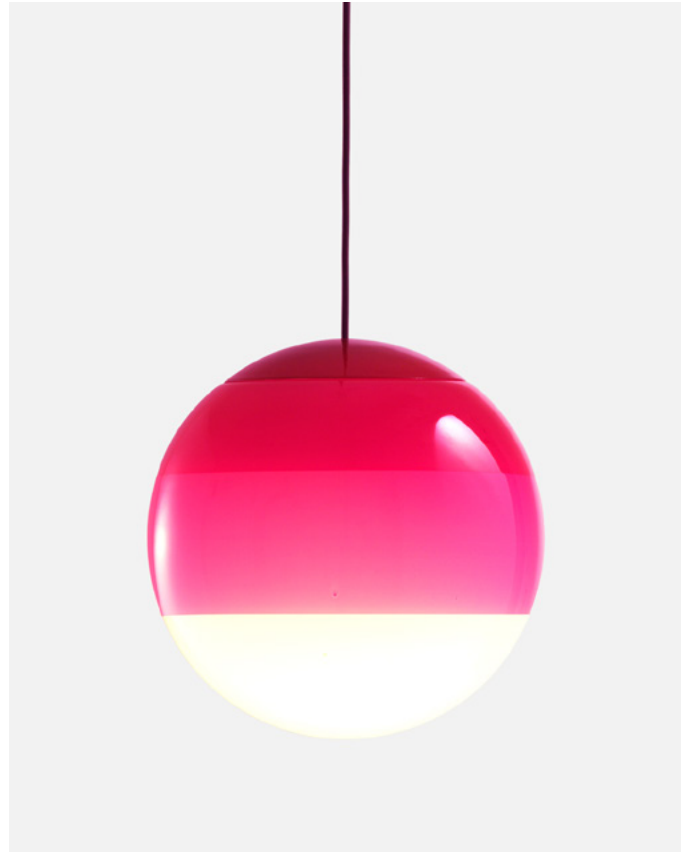

Dipping Light 20

Code	Finish	Price
A691-260	White	408 €
A691-261	Blue	408 €
A691-262	Green	408 €
A691-263	Amber	408 €
A691-264	Pink	408 €

Materials
Diffuser: Brilliant white blown glass globe with layered paint
Cover: Polycarbonate
Canopy: Metal

Dimmable: Yes
Integrated dimmer: No
Dimming protocols: Phase cut (Triac)
Casambi
DALI

Product type: Pendant
Light source: LED SMD 350mA 4,05W 2700K CRI90 463lm
Luminaire: 220 - 240 VAC TRIAC 5,72W 231lm
Weight: Net 1,3 kg – Gross 1,9 kg
Package: 33 x 26 x 26 cm – 1,9 kg Vol – 0,02 m³
LED included

Dimmable

CE

EAC

UK
CA

Cable length: 2 m
Wire installation: Hardwired
Color cord: Black
Canopy color: Black - Entry points: 1

Product notes: Casambi available upon request. Price: 608 €
DALI available upon request. Price: 488 €

Dipping Light 20 - 24V

Code	Finish	Price
A691-270	White	355 €
A691-271	Blue	355 €
A691-272	Green	355 €
A691-273	Amber	355 €
A691-274	Pink	355 €

Materials
Diffuser: Brilliant white blown glass globe with layered paint
Cover: Polycarbonate

Dimmable: Yes
Integrated dimmer: No
Dimming protocols: It depends on the purchased power supply.
Phase cut (Triac), DALI, Casambi

Product type: Pendant
Light source: LED SMD 24Vdc 5W 2700K CRI90 495lm
Luminaire: (Power supply not included) 231lm
Weight: Net 1,06 kg – Gross 1,7 kg
Package: 36 x 26 x 26 cm – 1,7 kg Vol – 0,02 m³
Product notes: Use with Cluster page 36.
1 pc. hook accessory included
LED included

Dimmable

CE

EAC

UK
CA