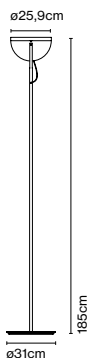

Copérnica P190

Code	Finish	Price
A686-013	Satin Nickel-White	*1117 €
A686-014	Graphite-Black	*1117 €

Materials
Structure: Steel
Base: Steel
Diffuser: Aluminium

Dimmable: Yes
Integrated dimmer: Yes
Dimming protocols: Progressive dimmer from 0 to 100

Product type: Floor
Light source: LED SMD 700mA 25,8W 2700K CRI90 3064lm
Luminaire: 220 - 240 VAC 28,9W 2302lm
Weight: Net 7,6 kg – Gross 13,4 kg
Package: 203 x 26 x 33 cm – 4,4 kg Vol – 0,174 m³
36 x 36 x 3 cm – 9 kg Vol – 0,004 m³
LED included

Cable length: 2 m
Wire installation: Plug-in
Color cord: Black
Switch location: In-line