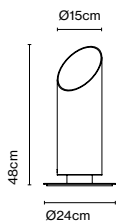

Elipse P48

Code	Finish	Price
A707-001-47	● Brown (RAL 8019)	740 €
A707-001-38	● Graphite Grey (RAL 7024)	740 €

Materials: Aluminium
Body: Aluminium
Base: Aluminium

Dimmable: Yes
Integrated dimmer: No
Dimmer Casambi IP65 (optional)

Product type: Floor
Light source: LED COB 230VAC 15W 2700K CRI90 1022lm
Luminaire: 230VAC TRIAC 15W 515lm
Weight: Net 3,3 kg – Gross 4,3 kg
Package: 27,5 x 26 x 21 cm – 2,3 kg Vol – 0,015 m³
Ø17,8 x 58 cm – 2 kg Vol – 0,017 m³
LED included

CE

ERL

IP65

Cable length: 2,5 m
Wire installation: Plug-in
Color cord: Black