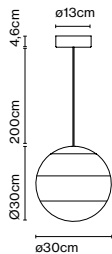

Dipping Light 30

Code	Finish	Price
A691-280	White	585 €
A691-281	Blue	585 €
A691-282	Green	585 €
A691-283	Amber	585 €
A691-284	Pink	585 €

Materials
Diffuser: Brilliant white blown glass globe with layered paint
Cover: Polycarbonate
Canopy: Metal

Dimmable: Yes
Integrated dimmer: No
Dimming protocols: Phase cut (Triac)
Casambi
DALI

Product type: Pendant
Light source: LED SMD 700mA 8,2W 2700K CRI90 913lm
Luminaire: 220 - 240 VAC TRIAC 10,87W 379lm
Weight: Net 2,4 kg – Gross 3,6 kg
Package: 41 x 40 x 41 cm – 3,6 kg Vol – 0,07 m³
LED included