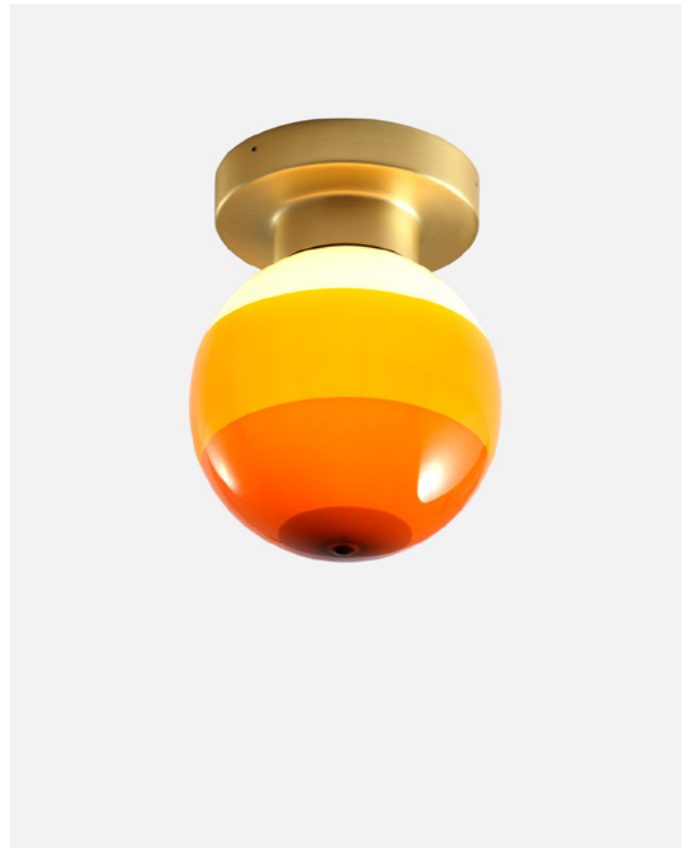

Dipping Light A2-13

Code	Finish	Price
A691-220	White - Brushed Brass	306 €
A691-221	White - Graphite	306 €
A691-222	Blue - Brushed Brass	306 €
A691-223	Blue - Graphite	306 €
A691-224	Green - Brushed Brass	306 €
A691-225	Green - Graphite	306 €
A691-226	Amber - Brushed Brass	306 €
A691-227	Amber - Graphite	306 €
A691-228	Pink - Brushed Brass	306 €
A691-229	Pink - Graphite	306 €

Materials
Body: Metal
Diffuser: Brilliant white blown glass globe with layered paint

Dimmable: Yes
Integrated dimmer: No
Dimming protocols: Phase cut (Triac)

Product type: Wall, Ceiling
Light source: LED SMD 500mA 8,6W 2700K CRI90 765lm
Luminaire: 220 - 240 VAC TRIAC 7,96W
Weight: Net 0,7 kg – Gross 1,4 kg
Package: 18 x 18 x 35 cm – 1,4 kg Vol – 0,001 m³
LED included

Wire installation: Hardwired