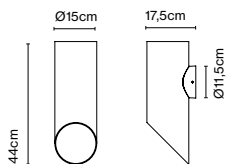

## Elipse A

Code	Finish	Price
A707-003-47	● Brown (RAL 8019)	789 €
A707-003-38	● Graphite Grey (RAL 7024)	789 €

Materials  
Body: Aluminium

Dimmable: Yes  
Integrated dimmer: No

Product type: Wall  
Light source: LED COB 230VAC 10W(x2) 2700K CRI90 1426lm  
Luminaire: 230 VAC TRIAC 20,56W 483lm  
Weight: Net 2,4 kg – Gross 2,8 kg  
Package: 21,5 x 23 x 52 cm – 2,8 kg Vol – 0,026 m<sup>3</sup>  
LED included