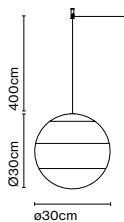

Dipping Light 30 - 24V

Code	Finish	Price
A691-290	White	528 €
A691-291	Blue	528 €
A691-292	Green	528 €
A691-293	Amber	528 €
A691-294	Pink	528 €

Materials
Diffuser: Brilliant white blown glass globe with layered paint
Cover: Polycarbonate

Dimmable: Yes
Integrated dimmer: No
Dimming protocols: It depends on the purchased power supply.
Phase cut (Triac), DALI, Casambi

Product type: Pendant
Light source: LED SMD 24Vdc 11,5W 2700K CRI90 1024lm
Luminaire: (Power supply not included) 379lm
Weight: Net 2 kg – Gross 3,3 kg
Package: 41 x 40 x 41 cm – 3,3 kg Vol – 0,07 m³
Product notes: Use with Cluster page 36.
1 pc. hook accessory included
LED included