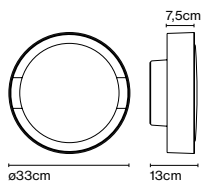

Plaff-on! 33 IP54

Code	Finish	Price
A628-053	● Black	284 €

Materials
Structure: Aluminium
Shade: Opal blown glass

Product type: Wall / Ceiling
Light source: 2x E27 LED Standard 8W
Weight: Net 4,1 kg – Gross 4,5 kg
Package: 40 x 40 x 21 cm – 4,5 kg Vol – 0,03 m³

CE

IP54

ERC

UK
CA