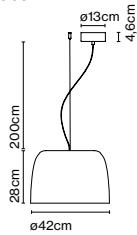

Package: 44 x 44 x 32 cm – 4,4 kg Vol – 0,06 m<sup>3</sup>

LED included

Dimmable

Cable length: 2 m

Wire installation: Hardwired

Color cord: Black

Canopy color: Black

Product notes: 3000K available upon request