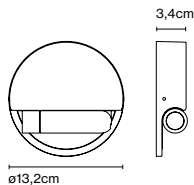

Ledtube R right

Code	Finish	Price
A622-101	Aluminium	267 €
A622-107	Bronze	363 €
A622-109	Matt white (RAL 9010)	267 €
A622-111	Matt black (RAL 9005)	267 €

Materials: Dimmable: No
Structure: Injected aluminium
Frontal: Transparent polycarbonate

Product type: Wall
Light source: LED SMD 700mA 2,1W 2700K CRI80 226,5lm
Luminaire: 100 - 240 VAC 4,25W 131lm
Weight: Net 0,8 kg – Gross 0,9 kg
Package: 16 x 15 x 9 cm – 0,9 kg Vol – 0,002 m³
Product notes: Incorporated press button to switch on or off when opening or closing the wall lamp. Honeycomb grill to avoid glare. CRI90 available upon request.
LED included