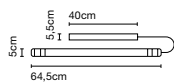

Neón de Luz NL - A 65

Code	Finish	Dimming	Class	Price
A70-510	● Aluminium LED	-	II	*428 €
A70-509	● Aluminium LED	DALI	II	*499 €

Materials
Structure: Polycarbonate with reflectors
Brackets: Chromed zamac
Reactance box: Polycarbonate

Dimmable: Depends on the model
Integrated dimmer: No
Dimming protocols: DALI

Product type: Wall
Light source: LED SMD 450mA 15W 3000K CRI80 2250lm
Luminaire: 220 - 240 VAC 18,94W
220 - 240 VAC DALI 2 18,87W
Weight: Net 1,2 kg – Gross 1,8 kg
Package: 68 x 8 x 8 cm – 0,6 kg Vol – 0,004 m³
58 x 22 x 5 cm – 1,2 kg Vol – 0,006 m³
LED included

Dimmable

CE

ERC

UK
CA

Wire installation: Hardwired
Color cord: Transparent
Canopy color: White