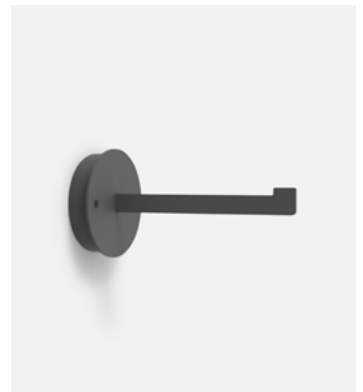

Hardwired wall bracket IP65

Code A654-006
Finish ● Graphite grey (RAL 7024)

Price
151 €

Materials
Structure: Metal with stainless anti-oxidant cataphoresis treatment

Product type: Accessory
Weight: Net 0,5 kg – Gross 0,7 kg
Package: 14 x 14 x 28 cm - 0,7 kg – VOL - 0,005 m³

CE
EAC
UK
CA
IP65