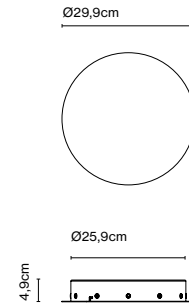

Wire installation: Hardwired
Canopy color: Black - Entry points: 9

Circular Canopy 100W

Code	Finish	Dimming	Class	Price
A693-005	● Black	Triac	II	566 €
A693-006	● Black	DALI	II	566 €
A693-026	● Black	Casambi	II	760 €

Materials
Structure: Painted iron

Dimmable: Yes
Integrated dimmer: No
Dimming protocols: Phase cut (Triac)
DALI
Casambi

Product type: Accessory
Luminaire: 220 - 240 VAC TRIAC 100W (max.)
220 - 240 VAC DALI/Casambi 100W (max.)

Weight: Net 3,33 kg – Gross 3,8 kg
Package: 42 x 42 x 8 cm - 3,8 kg – VOL - 0,013 m³
Product notes: Canopy for 24V luminaires.