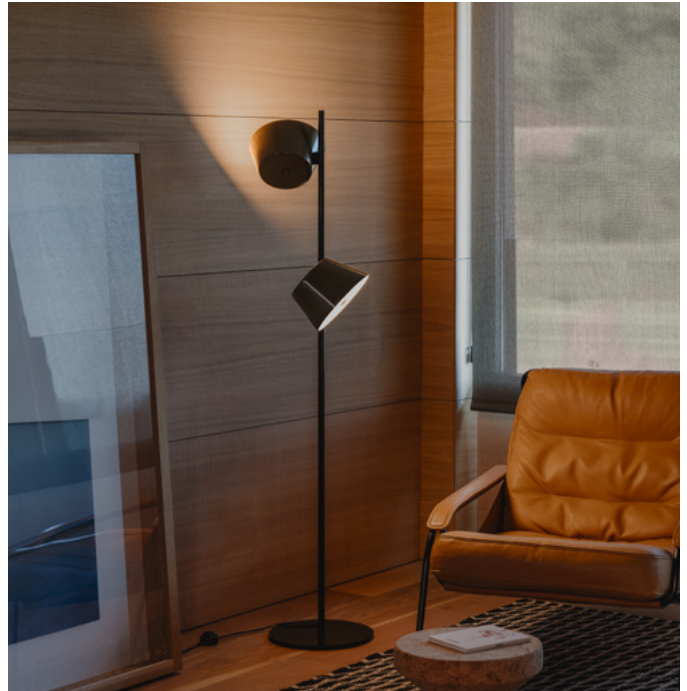

The Tam Tam is a festive and versatile collection that offers several options to add color and originality to all types of interior design projects. The idea is to be able to aim the light in any direction, making this fixture perfect for long or narrow spaces.

This year, the collection is updated with new colors and a semi-matt finish on all models.