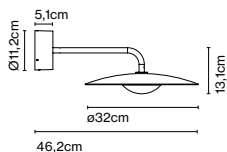

Ginger 32A IP65 NEW

Code	Finish	Price
A662-661-31-27K	● Rust Brown	655 €
A662-661-39-27K	▲ Black - White (RAL 9005-9010)	655 €

Materials	Dimmable: Yes
Diffuser: Aluminium	Integrated dimmer: No
Dissipater: Aluminium	Dimming protocols: Phase cut (Triac)

Product type: Wall
Light source: LED SMD 700mA 8,2W 2700K CRI90 913lm
Luminaire: 220 - 240 VAC TRIAC 9W 350lm - Black-White
220 - 240 VAC TRIAC 9W 81lm - Rust Brown
Weight: Net 1,5 kg – Gross 2,8 kg
Package: 52 x 42 x 24 cm – 2,8 kg Vol – 0,05 m³
Product notes: DALI and Casambi upon request
LED included

Dimmable

CE

IP65

ERC

UK
CA

Canopy color: Black