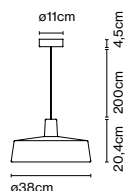

Soho 38 IP44 LED

Code	Finish	Price
A631-220	● White	598 €
A631-221	● Stone grey	598 €
A631-222	● Black	598 €
A631-223	● Sand	*598 €
A631-224	● Sky blue	*598 €

Materials: Shade: Rotary moulded polyethylene
Diffuser: Methacrylate opal

Dimmable: Yes
Integrated dimmer: No
Dimming protocols: Phase cut (Triac)
Casambi

Product type: Pendant
Light source: LED SMD 700mA 13,35W 2700K CRI80 1848lm
Luminaire: 220 - 240 VAC TRIAC 15,94W 1051lm
Weight: Net 2,7 kg – Gross 3,6 kg
Package: 44 x 45 x 25 cm – 3,6 kg Vol – 0,05 m³
LED included

Dimmable

CE

ERC

UK
CA

IP44