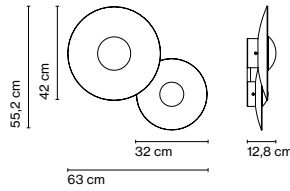

Accessory C2 32/42

Code	Finish	Price
Structure A662-422	● Black	255 €
Shades 32		
A662-432	● Oak - White	369 €
A662-433	● Wenge - White	369 €
A662-434	● Oak - Oak	369 €
A662-435	● Wenge - Wenge	369 €
A662-436	● Brushed brass - Brushed brass	390 €
A662-437	● Black - White	255 €
A662-574-36-27K	● Mauve (RAL 010 70 10)	255 €
A662-574-37-27K	● Sand (RAL 050 85 10)	255 €
A662-574-38-27K	● Stone Grey (RAL 000 65 00)	255 €

Shades 42		
A662-438	● Oak - White	483 €
A662-439	● Wenge - White	483 €
A662-440	● Oak - Oak	483 €
A662-441	● Wenge - Wenge	483 €
A662-442	● Brushed brass - Brushed brass	527 €
A662-443	● Black - White	445 €
A662-575-36-27K	● Mauve (RAL 010 70 10)	445 €
A662-575-37-27K	● Sand (RAL 050 85 10)	445 €
A662-575-38-27K	● Stone Grey (RAL 000 65 00)	445 €

Materials
Canopy: Metal

Dimmable: Yes
Integrated dimmer: No
Dimming protocols: Phase cut (Triac)

Product type: Wall / Ceiling

Light source: LED SMD 700mA 24,5W 2700K CRI90 2786lm

Luminaire: 180 - 295 VAC TRIAC 29W 1048lm

Weight: Net 7,8 kg – Gross 9 kg

Package: 57 x 53 x 17 cm – 3 kg Vol – 0,051 m³

57 x 53 x 17 cm – 3,5 kg Vol – 0,051 m³

62 x 20 x 9 cm – 2,5 kg Vol – 0,01 m³

Product notes: Accessory to combine Ginger models 32 C and 42 C for a single junction box.

Dimmable