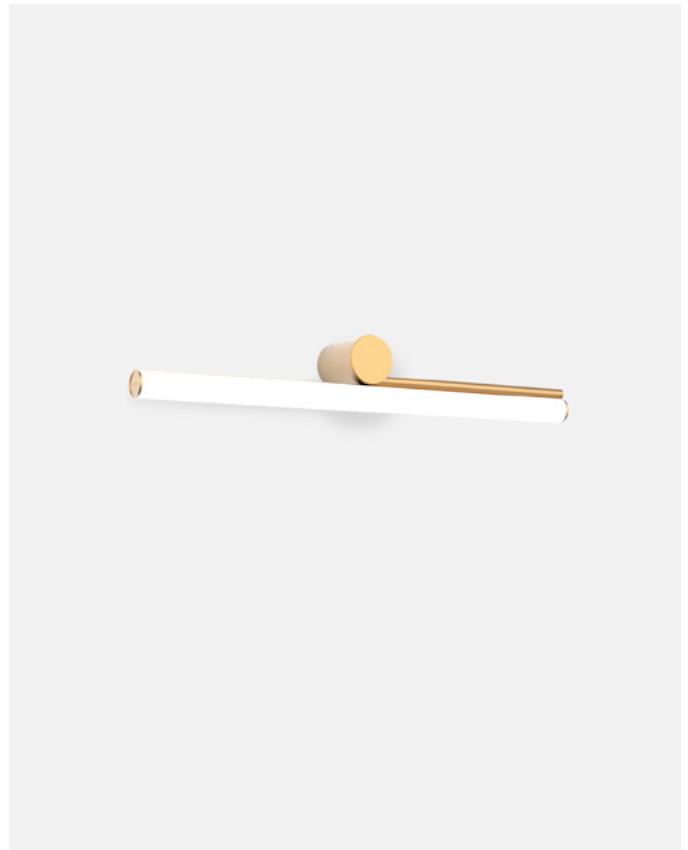

Ambrosia A 60 right NEW

Code	Finish	CCT	Price
A704-016-15-22K	● Matt Gold	22K	486 €
A704-016-15-27K	● Matt Gold	27K	479 €
A704-016-15-30K	● Matt Gold	30K	479 €
A704-016-16-22K	● Black	22K	486 €
A704-016-16-27K	● Black	27K	479 €
A704-016-16-30K	● Black	30K	479 €

Materials
Structure: Aluminium
Diffuser: Methacrylate
Canopy: Aluminium / Steel

Dimmable: Yes
Integrated dimmer: No
Dimming protocols: It depends on the purchased power supply.

Product type: Wall
Light source Ambrosia 22K: LED SMD 24Vdc 9,6W 2200K CRI90 1058lm
Luminaire Ambrosia 22K: (Power supply not included)

Light source Ambrosia 27K: LED SMD 24Vdc 9,6W 2700K CRI90 1014lm
Luminaire Ambrosia 27K: (Power supply not included)

Light source Ambrosia 30K: LED SMD 24Vdc 9,6W 3000K CRI90 1028lm
Luminaire Ambrosia 30K: (Power supply not included)

Product notes: 24V remote power supply to be ordered separately.
LED included