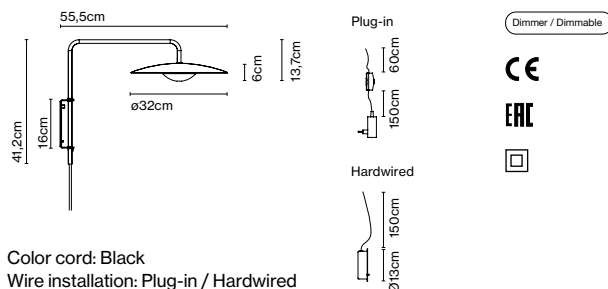

Ginger A

Code	Finish	Dimmer	Price
Plug-in			
A662-074	● Oak - White	Progressive	658 €
A662-075	● Wenge - White	Progressive	658 €
Hardwired (Canopy)			
A662-081	● Oak - White	Triac / on-off	658 €
A662-082	● Wenge - White	Triac / on-off	658 €

RSC (Recessed canopy)			
A662-130	● Oak - White	Triac	658 €
A662-131	● Wenge - White	Triac	658 €

Materials
Diffuser: Pressed wood
Dissipater: Aluminium
Structure: Metal

Integrated dimmer: Yes (Plug-in version)
Dimmer Type: Progressive dimmer from 0 to 100
Dimming protocols: Phase cut (Triac)

Product type: Wall
Light source: LED SMD 700mA 8,2W 2700K CRI90 913lm
Luminaire: 220 - 240 VAC TRIAC 9,89W 350lm
Weight: Net 1,5 kg – Gross 3 kg
Package: 57 x 53 x 17 cm – 3 kg Vol – 0,051 m³
LED included

Color cord: Black
Wire installation: Plug-in / Hardwired