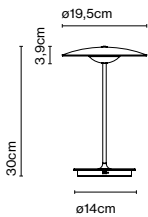

Ginger 20 M

Code	Finish	Price
A662-560	● Oak - White	342 €
A662-561	● Wenge - White	342 €
A662-562	● Brushed brass - Brushed brass	384 €
A662-563	● Brushed brass - White	397 €

Materials
Diffuser and base: Pressed wood or brushed aluminium
Dissipater: Aluminium
Stem: Aluminium

Integrated dimmer: Yes
Dimmer Type: 3 positions dimmer

Product type: Table / Portable
Light source: LED SMD 1A 3,5W 2700K CRI90 395lm
Luminaire: in 5 Vdc 1,5A 290lm
Weight: Net 0,8 kg – Gross 1 kg
Package: 40 x 21 x 17 cm – 1 kg Vol – 0,01 m³ (1u)
39 x 22 x 41 cm – 2,4 kg Vol – 0,04 m³ (2u)
Product notes: Multiple order of 2 units
Charging cable included (USB to USB-C). Power adapter not included.