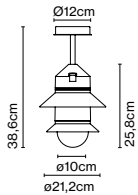

Materials

Structure: Polycarbonate
Shade: Blown pressed glass
Support: Stainless anti-oxidant
cataphoresis treatment

Product type: Ceiling

Light source: E27 LED Standard 8W
Weight: Net 1,4 kg – Gross 2,3 kg
Package: 53 x 33 x 24 cm – 2,3 kg Vol – 0,042 m³

CE

ERC

UK

IP65