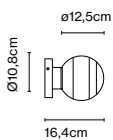

Dipping Light A2-13

Code	Finish	Price
A691-220	White - Brushed Brass	306 €
A691-221	White - Graphite	306 €
A691-222	Blue - Brushed Brass	306 €
A691-223	Blue - Graphite	306 €
A691-224	Green - Brushed Brass	306 €
A691-225	Green - Graphite	306 €
A691-226	Amber - Brushed Brass	306 €
A691-227	Amber - Graphite	306 €
A691-228	Pink - Brushed Brass	306 €
A691-229	Pink - Graphite	306 €

Materials
Body: Metal
Diffuser: Brilliant white blown glass globe with layered paint

Dimmable: Yes
Integrated dimmer: No
Dimming protocols: Phase cut (Triac)

Product type: Wall, Ceiling
Light source: LED SMD 500mA 8,6W 2700K CRI90 765lm
Luminaire: 220 - 240 VAC TRIAC 7,96W
Weight: Net 0,7 kg – Gross 1,4 kg
Package: 18 x 18 x 35 cm – 1,4 kg Vol – 0,001 m³
LED included

Wire installation: Hardwired