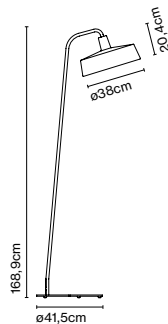

Soho 38 P LED

Code	Finish	Price
A631-230	● White	1059 €
A631-231	● Stone grey	1059 €
A631-232	● Black	1059 €
A631-233	● Sand	*1059 €
A631-234	● Sky blue	*1059 €

Materials
Shade: Rotary moulded polyethylene
Diffuser: Methacrylate opal
Structure: Metal with stainless anti-oxidant cataphoresis

Dimmable: Yes
Integrated dimmer: No
Dimming protocols: Phase cut (Triac)

Product type: Ceiling
Light source: LED SMD 700mA 8,2W 2700K CRI90 913lm
Luminaire: 220 - 240 VAC TRIAC 9,89W
Weight: Net 12 kg – Gross 14,5 kg
Package: 44 x 44 x 24 cm – 3 kg Vol – 0,05 m³
46 x 46 x 3 cm – 8,5 kg Vol – 0,006 m³
176 x 30 x 6,5 cm – 3 kg Vol – 0,03 m³
LED included

Dimmable

IP44

CE

ERC

Cable length: 2 m
Wire installation: Plug-in
Color cord: Black