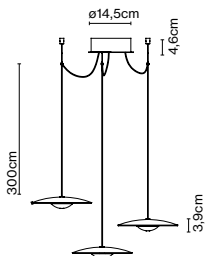

Ginger 20x3

Code	Finish	Price
A662-184	● Oak - White	699 €
A662-185	● Wenge - White	699 €
A662-186	● Oak - Oak	699 €
A662-187	● Wenge - Wenge	659 €
A662-348	● Brushed brass - Brushed brass	772 €
A662-349	● Brushed brass - White	790 €
A662-350	● Black - White	645 €

Materials
Diffuser: Pressed wood or brushed aluminium
Dissipater: Aluminium

Dimmable: Yes
Integrated dimmer: No
Dimming protocols: Phase cut (Triac)

Product type: Pendant
Light source: LED SMD 350mA 4,1W(x3) 2700K CRI90 463lm(x3)
Luminaire: 220 - 240 VAC TRIAC 15,13W 161lm(x3)
Weight: Net 1,5 kg – Gross 2 kg
Package: 42 x 42 x 7 cm – 2 kg Vol – 0,01 m³
LED included

Dimmable

CE

ERC

UK
CR

Cable length: 3 m
Wire installation: Hardwired
Color cord: Black
Canopy color: Black - Entry point: 3