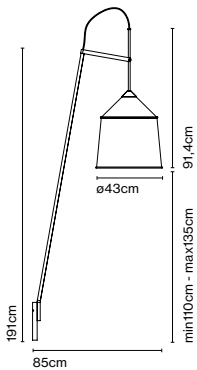

Jaima P207 + Shade 43

Code A683-027   Finish ● Black (RAL 9005)   Price 854 €

Shade 43
A683-028   ● Blue   *552 €
A683-029   ● Beige   552 €
A683-030   ● Grey   552 €

Materials   Dimmable: Yes
Shade: Textilene, inner part in white   Integrated dimmer: No
Structure: Stainless steel   Dimmer Casambi IP65 (optional)
Extensible stem: Carbon fiber

Product type: Floor
Light source: LED COB 230 VAC 15W 2700K CRI90 1022lm
Luminaire: 230VAC TRIAC 15W 528lm
Weight: Net 4,1 kg – Gross 10,3 kg
Package: 216 x 48 x 23 cm – 7,8 kg Vol – 0,24 m³
45 x 45 x 39 cm – 2,5 kg Vol – 0,08 m³
LED included

CE
EAC
IP65
⊕