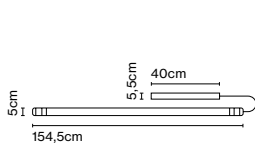

Weight: Net 2,2 kg – Gross 3,5 kg

Package: 158 x 8 x 8 cm – 2,3 kg Vol – 0,010 m<sup>3</sup>  
 58 x 22 x 5 cm – 1,2 kg Vol – 0,006 m<sup>3</sup>

LED included

Dimmable

CE

ERC

UK  
CA

Wire installation: Hardwired  
 Color cord: Transparent  
 Canopy color: White