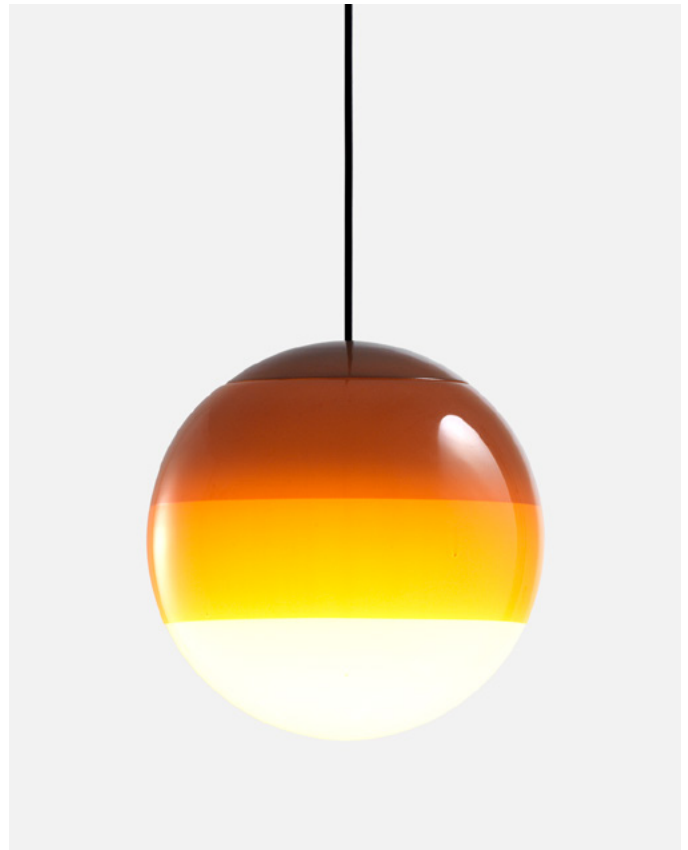

Cable length: 4 m
Wire installation: Hardwired
Color cord: Black