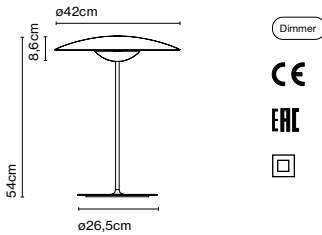

Ginger M

Code	Finish	Price
A662-068	● Oak - White	836 €
A662-069	● Wenge - White	836 €

Materials
Diffuser and base: Pressed wood
Dissipater: Aluminium
Stem: Aluminium

Integrated dimmer: Yes
Dimmer Type: Progressive from 0 to 100

Product type: Table
Light source: LED SMD 700mA 16,28W 2700K CRI90 1873lm
Luminaire: 85 - 264 VAC 16,85W 698lm
Weight: Net 3,4 kg – Gross 5,6 kg
Package: 61 x 61 x 22 cm – 5,6 kg Vol – 0,08 m³
LED included

Cable length: 2 m
Wire installation: Plug-in
Color cord: Black
Switch location: In-line