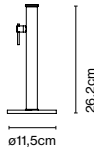

Fix stem

Code A683-032   Finish ● Black (RAL 9005)   Price 275 €

Materials
Stem: Stainless steel

Product type: Accessory
Weight: Net 1,9 kg – Gross 2,3 kg
Package: 31 x 18 x 17 cm - 2,3 kg – VOL -0,009 m³
Product notes: Compatible with Jaima P207 and P307.