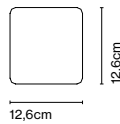

Lid

Code	Finish	Price
A646-005	● White (RAL 9003)	10 €
A646-022	● Brown (RAL 8019)	10 €
A646-023	● Rust brown	10 €
A646-007	● Dark iroko	38 €
A646-009	● Stone-like	*45 €