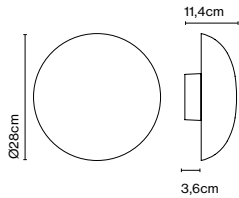

Babila 28

Code	Finish	Price
A706-002	● Polished stainless steel	570 €
A706-004-35	● White (RAL 9010)	390 €
A706-004-47	● Brown (RAL 8019)	441 €

Materials	Dimmable: Yes
Diffuser: Polished stainless steel	Integrated dimmer: No
AISI 316 or lacquered aluminium	Dimming protocols: Phase cut (Triac)

Product type: Wall / Ceiling
Light source: LED COB 230 VAC 8W 2700K CRI90 571lm
Luminaire: 230 VAC TRIAC 8,47W 185lm
Weight: Net 1,4 kg – Gross 2,1 kg
Package: 39 x 40 x 12,5 cm - 2,1 kg – VOL - 0,02 m³
LED included

Dimmable

CE

IP65

ERC

UK
CA