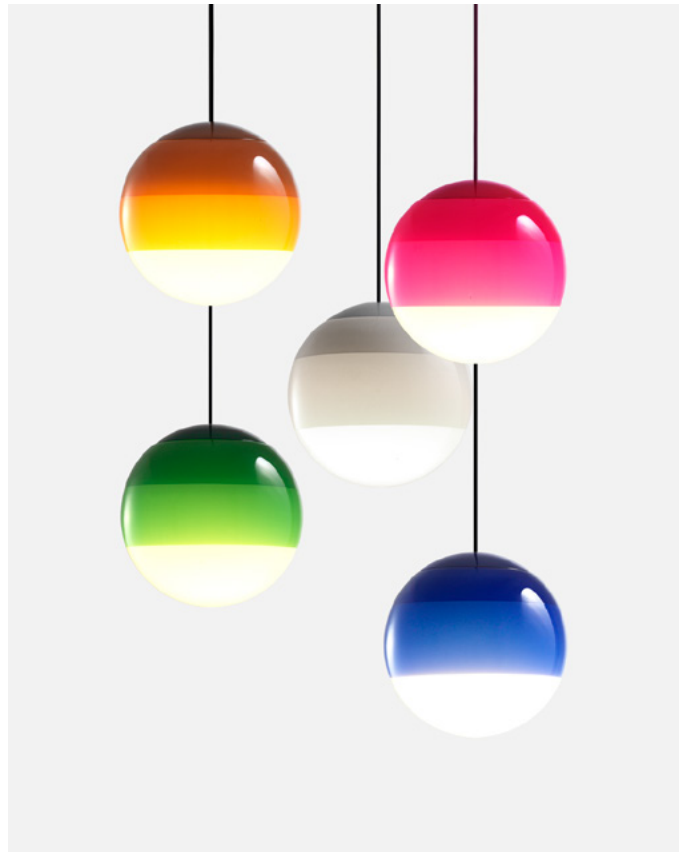

Dipping Light 13

Code	Finish	Price
A691-240	● White	299 €
A691-241	● Blue	299 €
A691-242	● Green	299 €
A691-243	● Amber	299 €
A691-244	● Pink	299 €

Materials
Diffuser: Brilliant white blown glass globe with layered paint
Cover: Polycarbonate
Canopy: Metal

Dimmable: Yes
Integrated dimmer: No
Dimming protocols: Phase cut (Triac)
Casambi
DALI

Product type: Pendant
Light source: LED SMD 350mA 4,05W 2700K CRI90 463lm
Luminaire: 220 - 240 VAC TRIAC 5,72W 203lm
Weight: Net 0,8 kg – Gross 1,3 kg
Package: 21 x 22 x 23 cm – 1,3 kg Vol – 0,01 m³
LED included

Dimmable

CE

ERC

UK
CA

Cable length: 2 m
Wire installation: Hardwired
Color cord: Black
Canopy color: Black - Entry points: 1

Product notes: Casambi available upon request. Price: 499 €
DALI available upon request. Price: 379 €