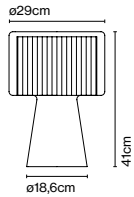

Mercer M

Code	Finish	Price
A89-010	● Natural cotton ribbon	525 €
A89-071	● Pearl white	525 €

Materials
Shade: Textile
Structure: Blown glass
Diffuser: Opal disc

Integrated dimmer: Yes
Dimmer Type: Progressive in-line dimmer

Product type: Table
Light source: E27 LED 9,5W DIM
Weight: Net 5 kg – Gross 6,28 kg
Package: 57 x 39 x 41 cm – 6,28 kg Vol – 0,09 m³

Dimmer

CE

ERC