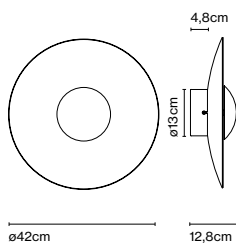

Ginger 42C

Code	Finish	Price
A662-150	● Oak - White	561 €
A662-151	● Wenge - White	561 €
A662-152	● Oak - Oak	561 €
A662-153	● Wenge - Wenge	561 €
A662-384	● Brushed brass - Brushed brass	606 €
A662-385	● Black - White	522 €
A662-571-36-27K	● Mauve (RAL 010 70 10)	522 €
A662-571-37-27K	● Sand (RAL 050 85 10)	522 €
A662-571-38-27K	● Stone Grey (RAL 000 65 00)	522 €

Materials
Diffuser: Pressed wood or brushed aluminium
Dissipater: Aluminium
Canopy: Metal

Dimmable: Yes
Integrated dimmer: No
Dimming protocols: Phase cut (Triac)
Casambi

Product type: Wall / Ceiling
Light source: LED SMD 700mA 16,28W 2700K CRI90 1873lm
Luminaire: 180 - 295 VAC TRIAC 19,71W 698lm
Weight: Net 1,9 kg – Gross 3,5 kg
Package: 57 x 53 x 17 cm – 3,5 kg Vol – 0,051 m³
LED included

Canopy color: Black
Wire installation: Hardwired