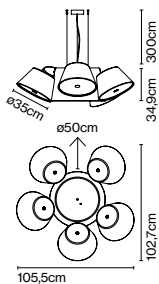

Tam Tam 5 NEW

Code	Finish	Price
Central shade		
A633-137 39	● Black semi-matt (RAL 9011)	710 €
A633-137 35	● Off-White semi-matt (RAL 1013)	710 €
A633-137 48	● Blue grey semi-matt (RAL 7031)	710 €
A633-137 43	● Khaki semi-matt (RAL 7008)	710 €

Satellite shade		
A633-135 39	● Black semi-matt (RAL 9011)	308 €
A633-135 35	● Off-white semi-matt (RAL 1013)	308 €
A633-135 37	● Sand semi-matt (RAL 7032)	363 €
A633-135 38	● Silver grey semi-matt (RAL 7001)	363 €
A633-135 42	● Olive yellow semi-matt (RAL 1020)	363 €
A633-135 46	● Orange semi-matt (RAL 2000)	363 €
A633-135 47	● Brown grey semi-matt (RAL 7013)	363 €

Materials

Shade: Aluminium

Diffuser: Opalescent methacrylate

Product type: Pendant

Light source: 13x E27 LED Standard 8W

Weight: Net 4,4 kg – Gross 8,2 kg

Package: 59 x 59 x 38 cm – 6 kg Vol – 0,13 m³
(5x) 42 x 42 x 27 cm – 2,2 kg Vol – 0,05 m³