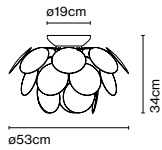

Discocó C53

Code	Finish	Price
A620-010	● White (RAL 9003)	671 €
A620-081	● Black - Gold (RAL 9004 - Gold)	960 €

Materials
Discs: ABS
Semi-sphere: Chromed metal

Product type: Ceiling
Light source: E27 LED Globe (ø120) 14W
Weight: Net 2,2 kg – Gross 3,7 kg
Package: 86 x 27 x 22 cm - 3,7 kg – VOL - 0,05 m³

Wire installation: Hardwired