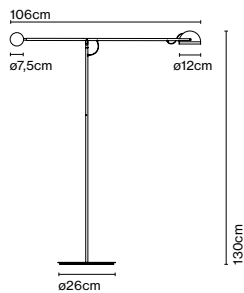

Copérnica P

Code	Finish	Price
A686-007	Satin Nickel-Golden-White	*1247 €
A686-008	Satin Nickel-Graphite-White	*1247 €
A686-009	Satin Nickel-Red-White	*1247 €
A686-010	Graphite-Golden-Black	1247 €
A686-011	Graphite-Satin Nickel-Black	1247 €
A686-012	BlackGraphite-Red-Black	1247 €

Materials
Structure: Steel
Base: Steel
Counterweight: Steel
Diffuser: Aluminium

Dimmable: Yes
Integrated dimmer: Yes
Dimming protocols: 3 positions dimmer

Product type: Floor
Light source: LED SMD 24Vdc 4,7W 2700K CRI90 491lm
Luminaire: 85 - 264 VAC 5,94W 416lm
Weight: Net 4,8 kg – Gross 6,8 kg
Package: 165 x 24 x 17 cm – 4,1 kg Vol – 0,067 m³
36 x 36 x 3 cm – 2,7 kg Vol – 0,004 m³
LED included

Cable length: 2 m
Wire installation: Plug-in
Color cord: Black
Switch location: Tilttable diffuser