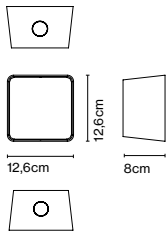

Lab 2 2020

Code	Finish	Price
A646-091	● Graphite grey (RAL 7024)	215 €

Materials
Structure: Injected aluminium
Lids: Metal, wood, stone-like

Dimmable: No

Product type: Wall
Light source: LED SMD 24Vdc 7,4W 2700K CRI90 378lm
Luminaire: 100 - 240 VAC 8,47W 322lm
Weight: Net 0,87 kg – Gross 1 kg
Package: 16 x 15 x 14 cm – 1 kg Vol – 0,003 m³
Product notes: Lid to be ordered separately.