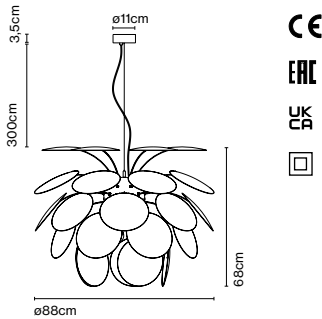

Discocó 88

Code	Finish	Price
A620-002	● White (RAL 9003)	1433 €
A620-107	● Matte Grey (RAL 7037)	1582 €
A620-106	● Matte Beige (RAL 1001)	1582 €
A620-048	● Black - Gold (RAL 9004 - Gold)	1885 €
A620-004	● White (Susp. Wire 5m)	1468 €

Materials
Discs: ABS
Sphere: Chromed metal
Canopy: Metal

Product type: Pendant
Light source: 3x E27 LED Globe (ø120) 14W
Weight: Net 6,7 kg – Gross 10,6 kg
Package: 134 x 31 x 42 cm – 10,6 kg – VOL - 0,17 m³

Cable length: 3 m
Wire installation: Hardwired
Color cord: White
Canopy color: White