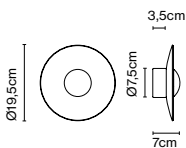

Ginger 20C

Code	Finish	Price
A662-376	● Oak - White	254 €
A662-377	● Wenge - White	254 €
A662-378	● Oak - Oak	254 €
A662-379	● Wenge - Wenge	254 €
A662-380	● Brushed brass - Brushed brass	280 €
A662-381	● Black - White	237 €
A662-569-36-27K	● Mauve (RAL 010 70 10)	237 €
A662-569-37-27K	● Sand (RAL 050 85 10)	237 €
A662-569-38-27K	● Stone Grey (RAL 000 65 00)	237 €

Materials
Diffuser: Pressed wood or brushed aluminium
Dissipater: Aluminium
Canopy: Metal

Dimmable: Yes
Integrated dimmer: No
Dimming protocols: Phase cut (Triac)

Product type: Wall / Ceiling
Light source: LED SMD 350mA 4,05W 2700K CRI90 463lm
Luminaire: 220 - 240 VAC TRIAC 5,72W 161lm
Weight: Net 0,4 kg – Gross 0,7 kg
Package: 24 x 21 x 10 cm – 0,7 kg Vol – 0,01 m³
LED included

Dimmable

Canopy color: Black
Wire installation: Hardwired