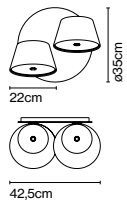

Tam Tam A2 NEW

Code	Finish	Price
Base		
A633-141 35	● Off-white semi-matt (RAL 1013)	200 €
Shade		
A633-130 39	● Black semi-matt (RAL 9011)	150 €
A633-130 35	● Off-white semi-matt (RAL 1013)	150 €
A633-130 37	● Sand semi-matt (RAL 7032)	165 €
A633-130 38	● Silver grey semi-matt (RAL 7001)	165 €
A633-130 42	● Olive yellow semi-matt (RAL 1020)	165 €
A633-130 46	● Orange semi-matt (RAL 2000)	165 €
A633-130 47	● Brown grey semi-matt (RAL 7013)	165 €

Materials
Shade: Aluminium
Diffuser: Opalescent methacrylate
Plate: Metal

Product type: Wall
Light source: 2x E27 LED Standard 8W
Weight: Net 1,5 kg – Gross 2,7 kg
Package: 45 x 45 x 13 cm – 1,3 kg Vol – 0,03 m³
(2x) 24 x 24 x 16 cm – 0,7 kg Vol – 0,009 m³