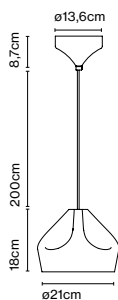

Pleat Box 24 LED

Code	Finish	Price
A636-403-3535-27K	● White - White	569 €
A636-403-3549-27K	● White - Gold	735 €
A636-403-3835-27K	● Grey - White	569 €
A636-403-3849-27K	● Grey - Gold	*735 €
A636-403-4135-27K	● Terracotta - White	569 €
A636-403-4149-27K	● Terracotta - Gold	*735 €
A636-403-3935-27K	● Black - White	*569 €
A636-403-3949-27K	● Black - Gold	735 €
A636-403-4235-27K	● Ocher - White (NEW)	569 €
A636-403-4535-27K	● Dark Green - White (NEW)	569 €
A636-403-4549-27K	● Dark Green - Gold (NEW)	735 €

Materials
Shade: Ceramic with the inner part in brilliant white enamel or gold
Canopy: Ceramic
Cord: Fabric

Dimmable: Yes
Integrated dimmer: No
Dimming protocols: Phase cut (Triac)

Product type: Pendant
Light source: LED SMD 700mA 8,2W 2700K CRI90 913lm
Luminaire: 220 - 240 VAC TRIAC 9,89W 113lm
Weight: Net 1,9 kg – Gross 2,5 kg
Package: 36 x 36 x 30 cm – 2,5 kg Vol – 0,04 m³
LED included