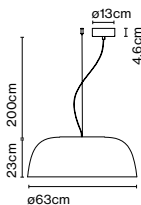

Package: 65 x 65 x 28 cm – 7,4 kg Vol – 0,12 m<sup>3</sup>

LED included

Dimmable

Cable length: 2 m

Wire installation: Hardwired

Color cord: Black

Canopy color: Black

Product notes: 3000K available upon request