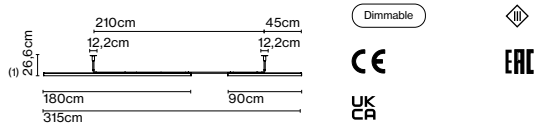

Light source Ambrosia 30K: LED SMD 24Vdc 43,2W 3000K CRI90 5076lm  
 Luminaire Ambrosia 30K: (Power supply not included) 4314lm

Weight: Net 5,1 kg – Gross 5,9 kg

Package: 29 x 10 x 225 cm - 3,5 kg – VOL - 0,065 m<sup>3</sup>

8 x 8 x 98 cm - 0,8 kg – VOL - 0,006 m<sup>3</sup>

8 x 8 x 188 cm - 1,6 kg – VOL - 0,01 m<sup>3</sup>

Product notes: 24V remote power supply to be ordered separately.  
 LED included

(1) The height can be increased by means of the 40 or 60 cm poles (max. 3 units per each side). They can be combined.