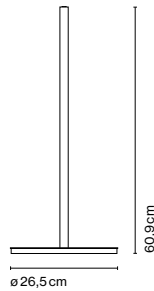

Floor base

Code A642-020
Finish ● Black (RAL 9005)

Price
240 €