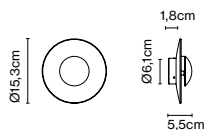

Ginger 15C IP65

Code	Finish	Price
A662-549-31	● Rust Brown	290 €
A662-549-39	● Black - White (RAL 9005-9010)	290 €

Materials
Diffuser: Aluminium
Dissipater: Aluminium
Structure: Stainless steel

Dimmable: Yes
Integrated dimmer: No
Dimming protocols: It depends on the purchased power supply.
Phase cut (Triac)
DALI

Product type: Wall / Ceiling
Light source: LED SMD 24Vdc 5W 2700K CRI90 495lm
Luminaire: (Power supply not included) 67lm - Black-White
(Power supply not included) 27lm - Rust brown
Weight: Net 0,4 kg – Gross 0,5 kg
Package: 24 x 21 x 10 cm – 0,5 kg Vol – 0,01 m³
Product notes: 24V remote power supply to be ordered separately.
LED included

Dimmable

CE

IP65

EAC

UK CA

Power supplies on page 103

Canopy color: Black
Wire installation: Hardwired