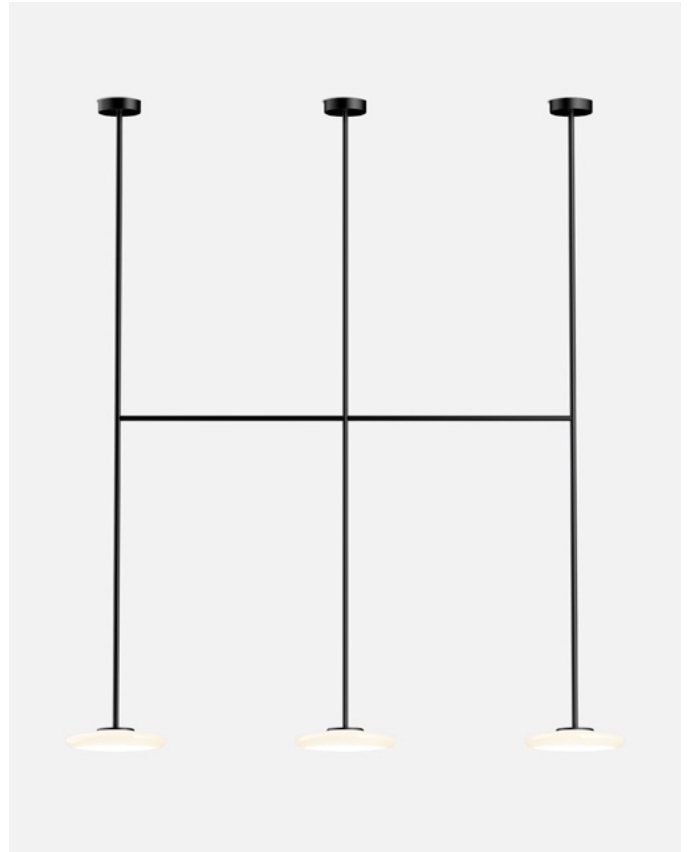

LED included

Dimmable

CE

UK  
CA

EAC

Wire installation: Hardwired  
 Canopy color: Black

Product notes: Casambi available upon request. Price 2199 €  
 DALI upon request