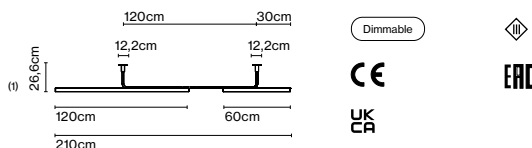

Light source Ambrosia 30K: LED SMD 24Vdc 28,8W 3000K CRI90 3384lm  
 Luminaire Ambrosia 30K: (Power supply not included) 2865lm

Weight: Net 3,1 kg – Gross 3,6 kg

Package: 29 x 10 x 135 cm - 2 kg – VOL - 0,04 m<sup>3</sup>

8 x 8 x 68 cm - 0,6 kg – VOL - 0,004 m<sup>3</sup>

8 x 8 x 128 cm - 1 kg – VOL - 0,01 m<sup>3</sup>

Product notes: 24V remote power supply to be ordered separately.  
 LED included

(1) The height can be increased by means of the 40 or 60 cm poles (max. 3 units per each side). They can be combined.