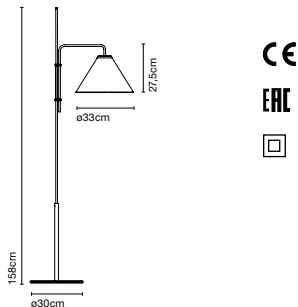

Cable length: 2 m  
 Wire installation: Plug-in  
 Color cord: Black  
 Switch location: In-line