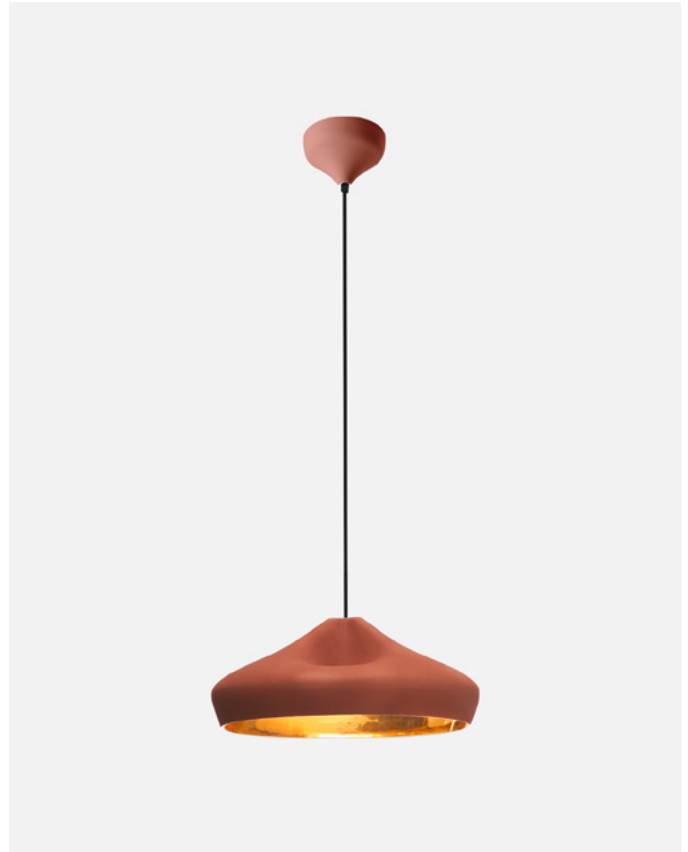

Pleat Box 36 LED

Code	Finish	Price
A636-405-3535-27K	● White - White	724 €
A636-405-3549-27K	● White - Gold	932 €
A636-405-3835-27K	● Grey - White	724 €
A636-405-3849-27K	● Grey - Gold	*932 €
A636-405-4135-27K	● Terracotta - White	724 €
A636-405-4149-27K	● Terracotta - Gold	*932 €
A636-405-3935-27K	● Black - White	*724 €
A636-405-3949-27K	● Black - Gold	932 €
A636-405-4735-27K	● Brown - White	*724 €
A636-405-4749-27K	● Brown - Gold	*932 €
A636-405-4235-27K	● Ocher - White (NEW)	724 €
A636-405-4535-27K	● Dark Green - White (NEW)	724 €
A636-405-4549-27K	● Dark Green - Gold (NEW)	932 €

Materials
Shade: Ceramic with the inner part in brilliant white enamel or gold
Canopy: Ceramic
Cord: Fabric

Dimmable: Yes
Integrated dimmer: No
Dimming protocols: Phase cut (Triac)

Product type: Pendant
Light source: LED SMD 700mA 8,2W 2700K CRI90 913lm
Luminaire: 220 - 240 VAC TRIAC 9,89W 233lm
Weight: Net 3,2 kg – Gross 4,3 kg
Package: 49 x 50 x 30 cm – 4,3 kg Vol – 0,07 m³
LED included

Cable length: 2 m
Wire installation: Hardwired
Color cord: Black
Canopy color: Same color as chosen shade.