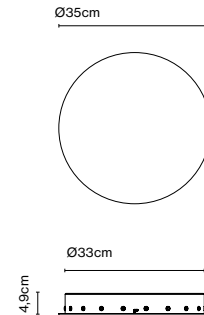

Wire installation: Hardwired
Canopy color: Black - Entry points: 19

Hook Accessory

Code	Finish	Price
A693-007	● Black	20 €

Materials
Structure: Painted iron

Product type: Accessory
Weight: Net 0,01 kg – Gross 0,01 kg
Package: 2 x 2 x 5 cm - 0,01 kg – VOL - 0,002 m³