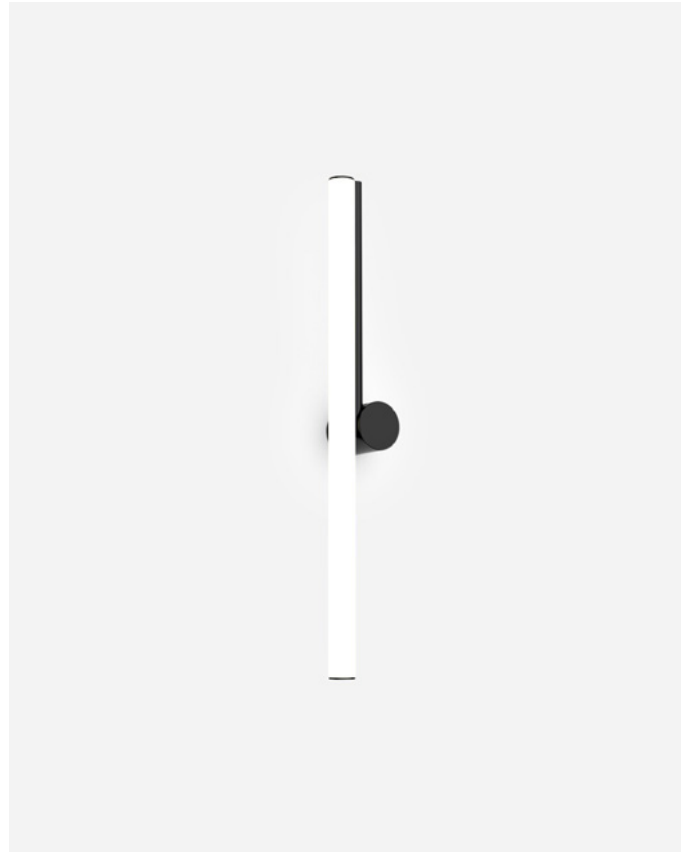

Ambrosia A 60 left NEW

Code	Finish	CCT	Price
A704-015-15-22K	● Matt Gold	22K	486 €
A704-015-15-27K	● Matt Gold	27K	479 €
A704-015-15-30K	● Matt Gold	30K	479 €
A704-015-16-22K	● Black	22K	486 €
A704-015-16-27K	● Black	27K	479 €
A704-015-16-30K	● Black	30K	479 €

Materials
Structure: Aluminium
Diffuser: Methacrylate
Canopy: Aluminium / Steel

Dimmable: Yes
Integrated dimmer: No
Dimming protocols: It depends on the purchased power supply.

Product type: Wall
Light source Ambrosia 22K: LED SMD 24Vdc 9,6W 2200K CRI90 1058lm
Luminaire Ambrosia 22K: (Power supply not included)

Light source Ambrosia 27K: LED SMD 24Vdc 9,6W 2700K CRI90 1014lm
Luminaire Ambrosia 27K: (Power supply not included)

Light source Ambrosia 30K: LED SMD 24Vdc 9,6W 3000K CRI90 1028lm
Luminaire Ambrosia 30K: (Power supply not included)

Product notes: 24V remote power supply to be ordered separately.
LED included