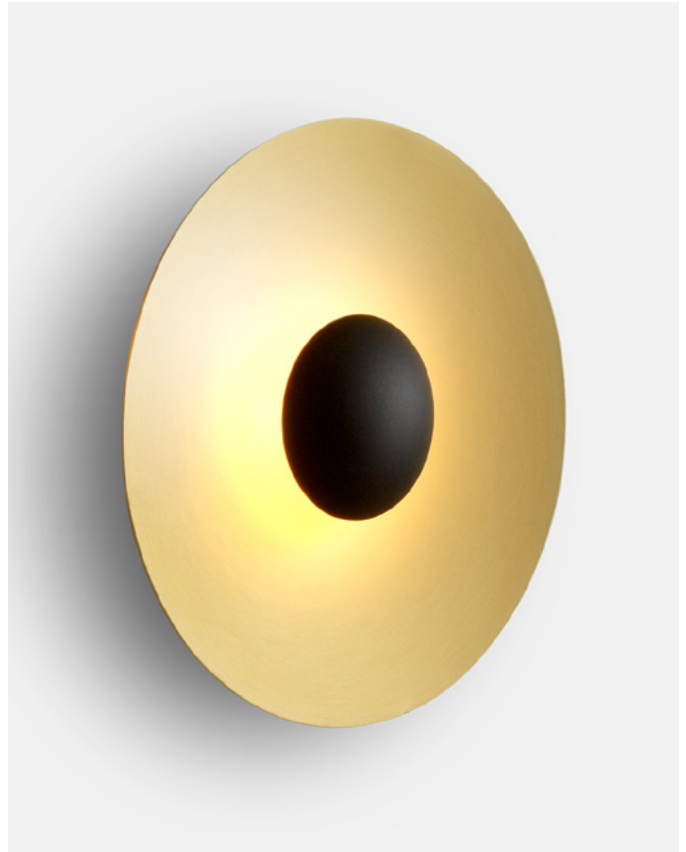

Accessory C2 20/32

Code	Finish	Price
Structure A662-421	● Black	288 €
Shades 20 A662-426	● Oak - White	205 €
A662-427	● Wenge - White	205 €
A662-428	● Oak - Oak	205 €
A662-429	● Wenge - Wenge	205 €
A662-430	● Brushed brass - Brushed brass	227 €
A662-431	● Black - White	188 €
A662-573-36-27K	● Mauve (RAL 010 70 10)	188 €
A662-573-37-27K	● Sand (RAL 050 85 10)	188 €
A662-573-38-27K	● Stone Grey (RAL 000 65 00)	188 €

Shades 32 A662-432	● Oak - White	369 €
A662-433	● Wenge - White	369 €
A662-434	● Oak - Oak	369 €
A662-435	● Wenge - Wenge	369 €
A662-436	● Brushed brass - Brushed brass	390 €
A662-437	● Black - White	255 €
A662-574-36-27K	● Mauve (RAL 010 70 10)	255 €
A662-574-37-27K	● Sand (RAL 050 85 10)	255 €
A662-574-38-27K	● Stone Grey (RAL 000 65 00)	255 €

Materials
Canopy: Metal

Dimmable: Yes
Integrated dimmer: No
Dimming protocols: Phase cut (Triac)

Product type: Wall / Ceiling
Light source: LED SMD 700mA 12,25W 2700K CRI90 1376lm
Luminaire: 180 - 295 VAC TRIAC 15,3W 511lm
Weight: Net 4,5 kg – Gross 6 kg
Package: 23 x 21 x 10 cm – 1 kg Vol – 0,01 m³
57 x 53 x 17 cm – 3 kg Vol – 0,051 m³
62 x 20 x 9 cm – 2 kg Vol – 0,01 m³

Product notes: Accessory to combine Ginger models 20 C and 32 C for a single junction box.
LED included

marset