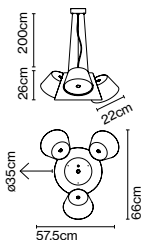

Materials

Shade: Aluminium

Diffuser: Opalescent methacrylate

Product type: Pendant

Light source: 5x E27 LED Standard 8W

Weight: Net 2,7 kg – Gross 4,1 kg

Package: 44 x 44 x 28 cm – 3,4 kg Vol – 0,054 m³
(3x) 24 x 24 x 17 cm – 0,7 kg Vol – 0,009 m³