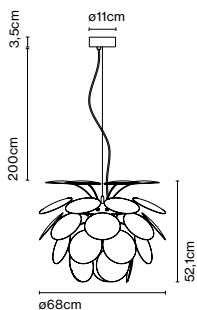

Discocó 68

Code	Finish	Price
A620-110	White (RAL 9003)	958 €
A620-120	Matte Grey (RAL 7037)	1079 €
A620-119	Matte Beige (RAL 1001)	1079 €
A620-121	Black - Gold (RAL 9004 - Gold)	1496 €
A620-148	White (Susp. Wire 5m)	969 €
A620-161	American oak-Black chrome	2467 €

Materials
Discs: ABS
Sphere: Chromed metal
Canopy: Metal

Product type: Pendant
Light source: 3x E27 LED Globe (ø120) 14W
Weight: Net 4,6 kg – Gross 7,5 kg
Package: 125 x 33 x 28 cm - 7,5 kg – VOL - 0,115 m³
Product notes: For the wood version, the discs are made of pressed American oak of 4 mm. Black chrome sphere.

CE

ERC

UK